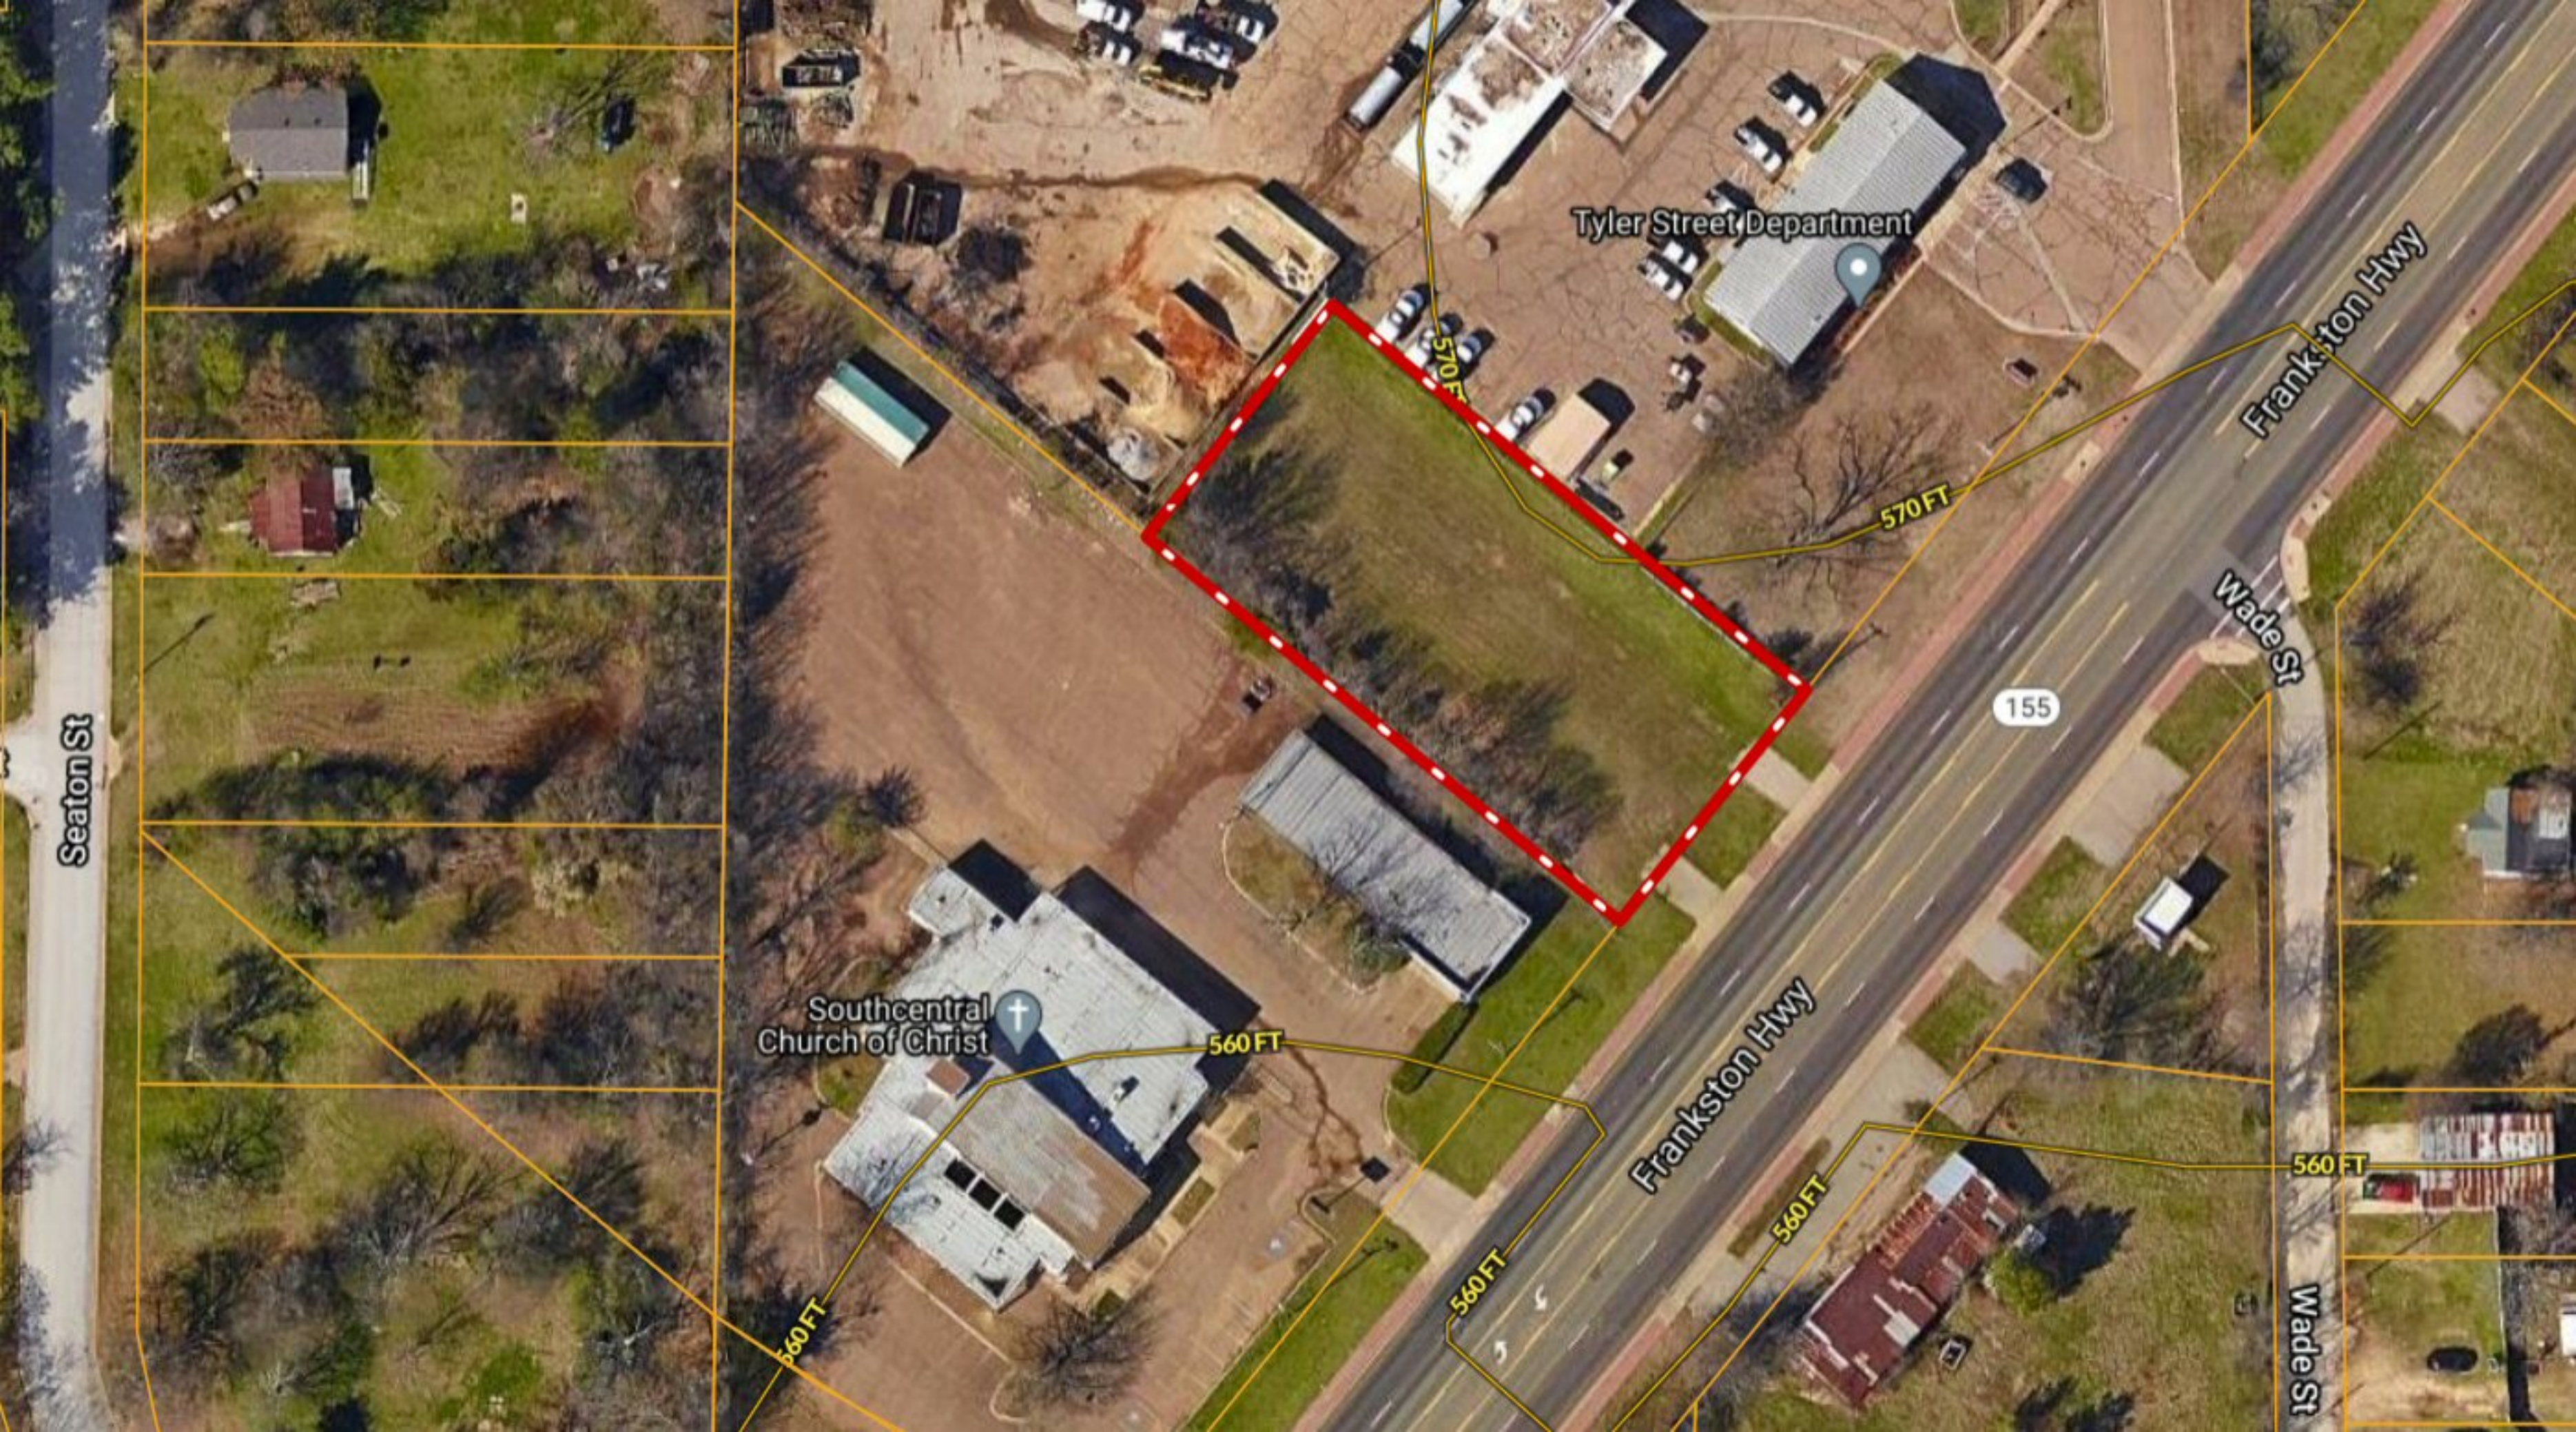

*** 0.6-ac *** 3313 Frankston Hwy ~ City of Tyler

0 mi 1 2 3 4

Seaton St

Tyler Street Department

Frankington Hwy

Wade St

155

Frankston Hwy

Southcentral Church of Christ

560 FT

Wade St

570 FT

570 FT

560 FT

560 FT

560 FT

560 FT