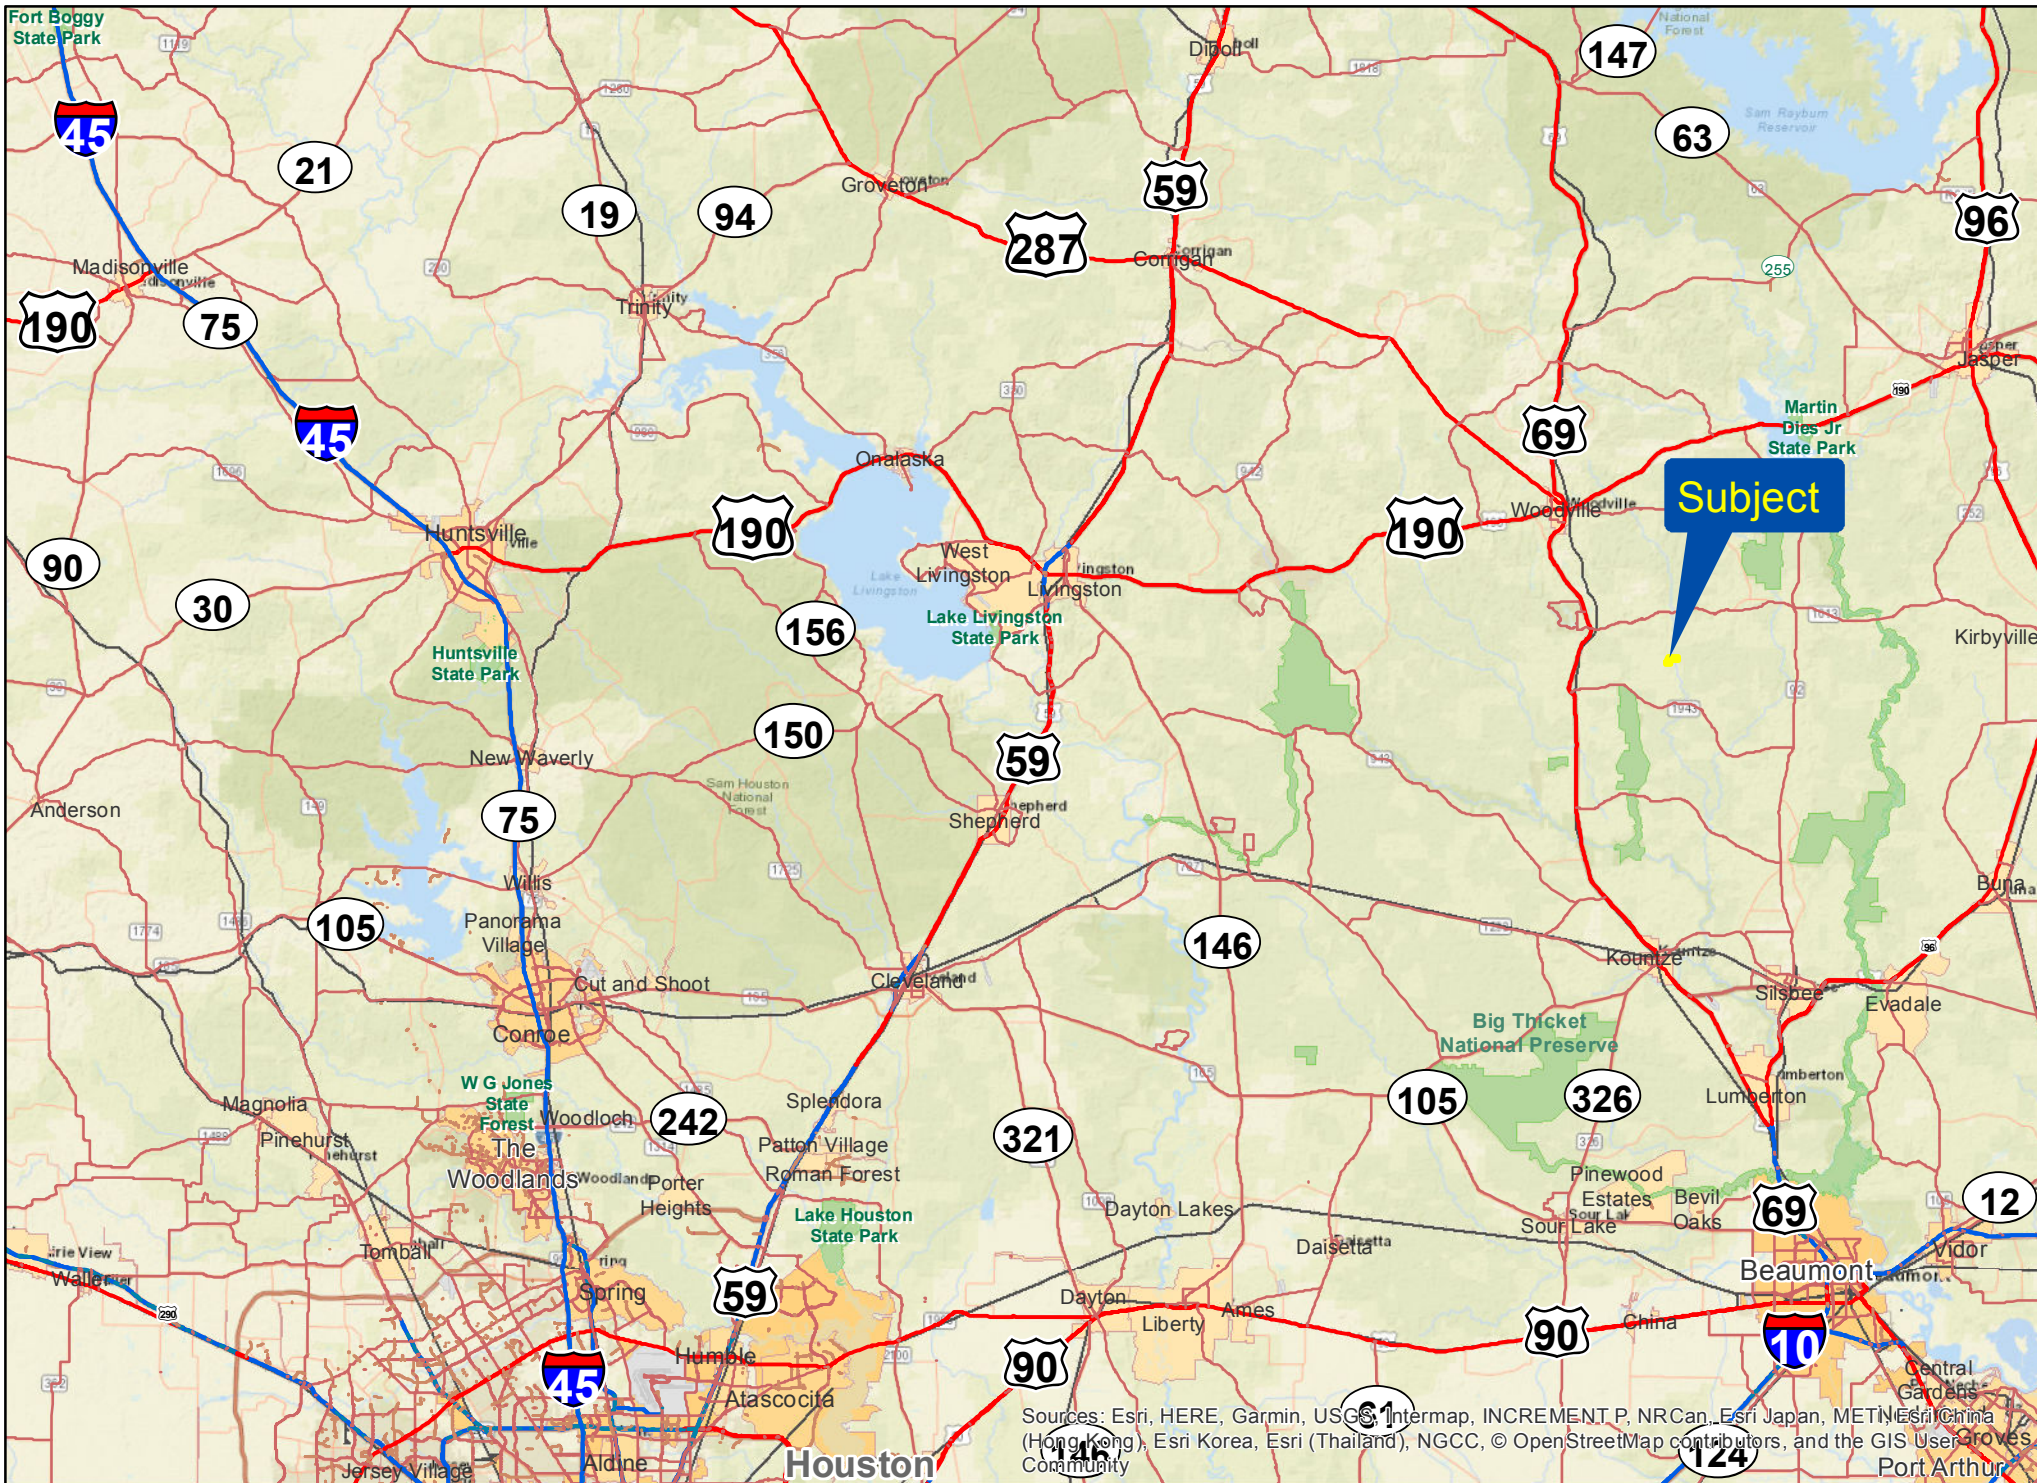

69

Lake Kimball

Warren

Fm 1943

County Road 4525

Big Thicket National Preserve

Sources: Esri, HERE, Garmin, USGS, Intermap, INCREMENT P, NRCan, Esri Japan, METI, Esri China (Hong Kong), Esri Korea, Esri (Thailand), NGCC, © OpenStreetMap contributors, and the GIS User Community

Warren, Tyler Co., TX

For illustration purposes only.

Subject

Sources: Esri, HERE, Garmin, USGS, Intermap, INCREMENT P, NRCan, Esri Japan, METI, Esri China (Hong Kong), Esri Korea, Esri (Thailand), NGCC, © OpenStreetMap contributors, and the GIS User Community

Warren, Tyler Co., TX

For illustration purposes only.

Sources: Esri, HERE, Garmin, USGS, Intermap, INCREMENT P, NRCan, Esri Japan, METI, Esri China (Hong Kong), Esri Korea, Esri (Thailand), NGCC, © OpenStreetMap contributors, and the GIS User Community