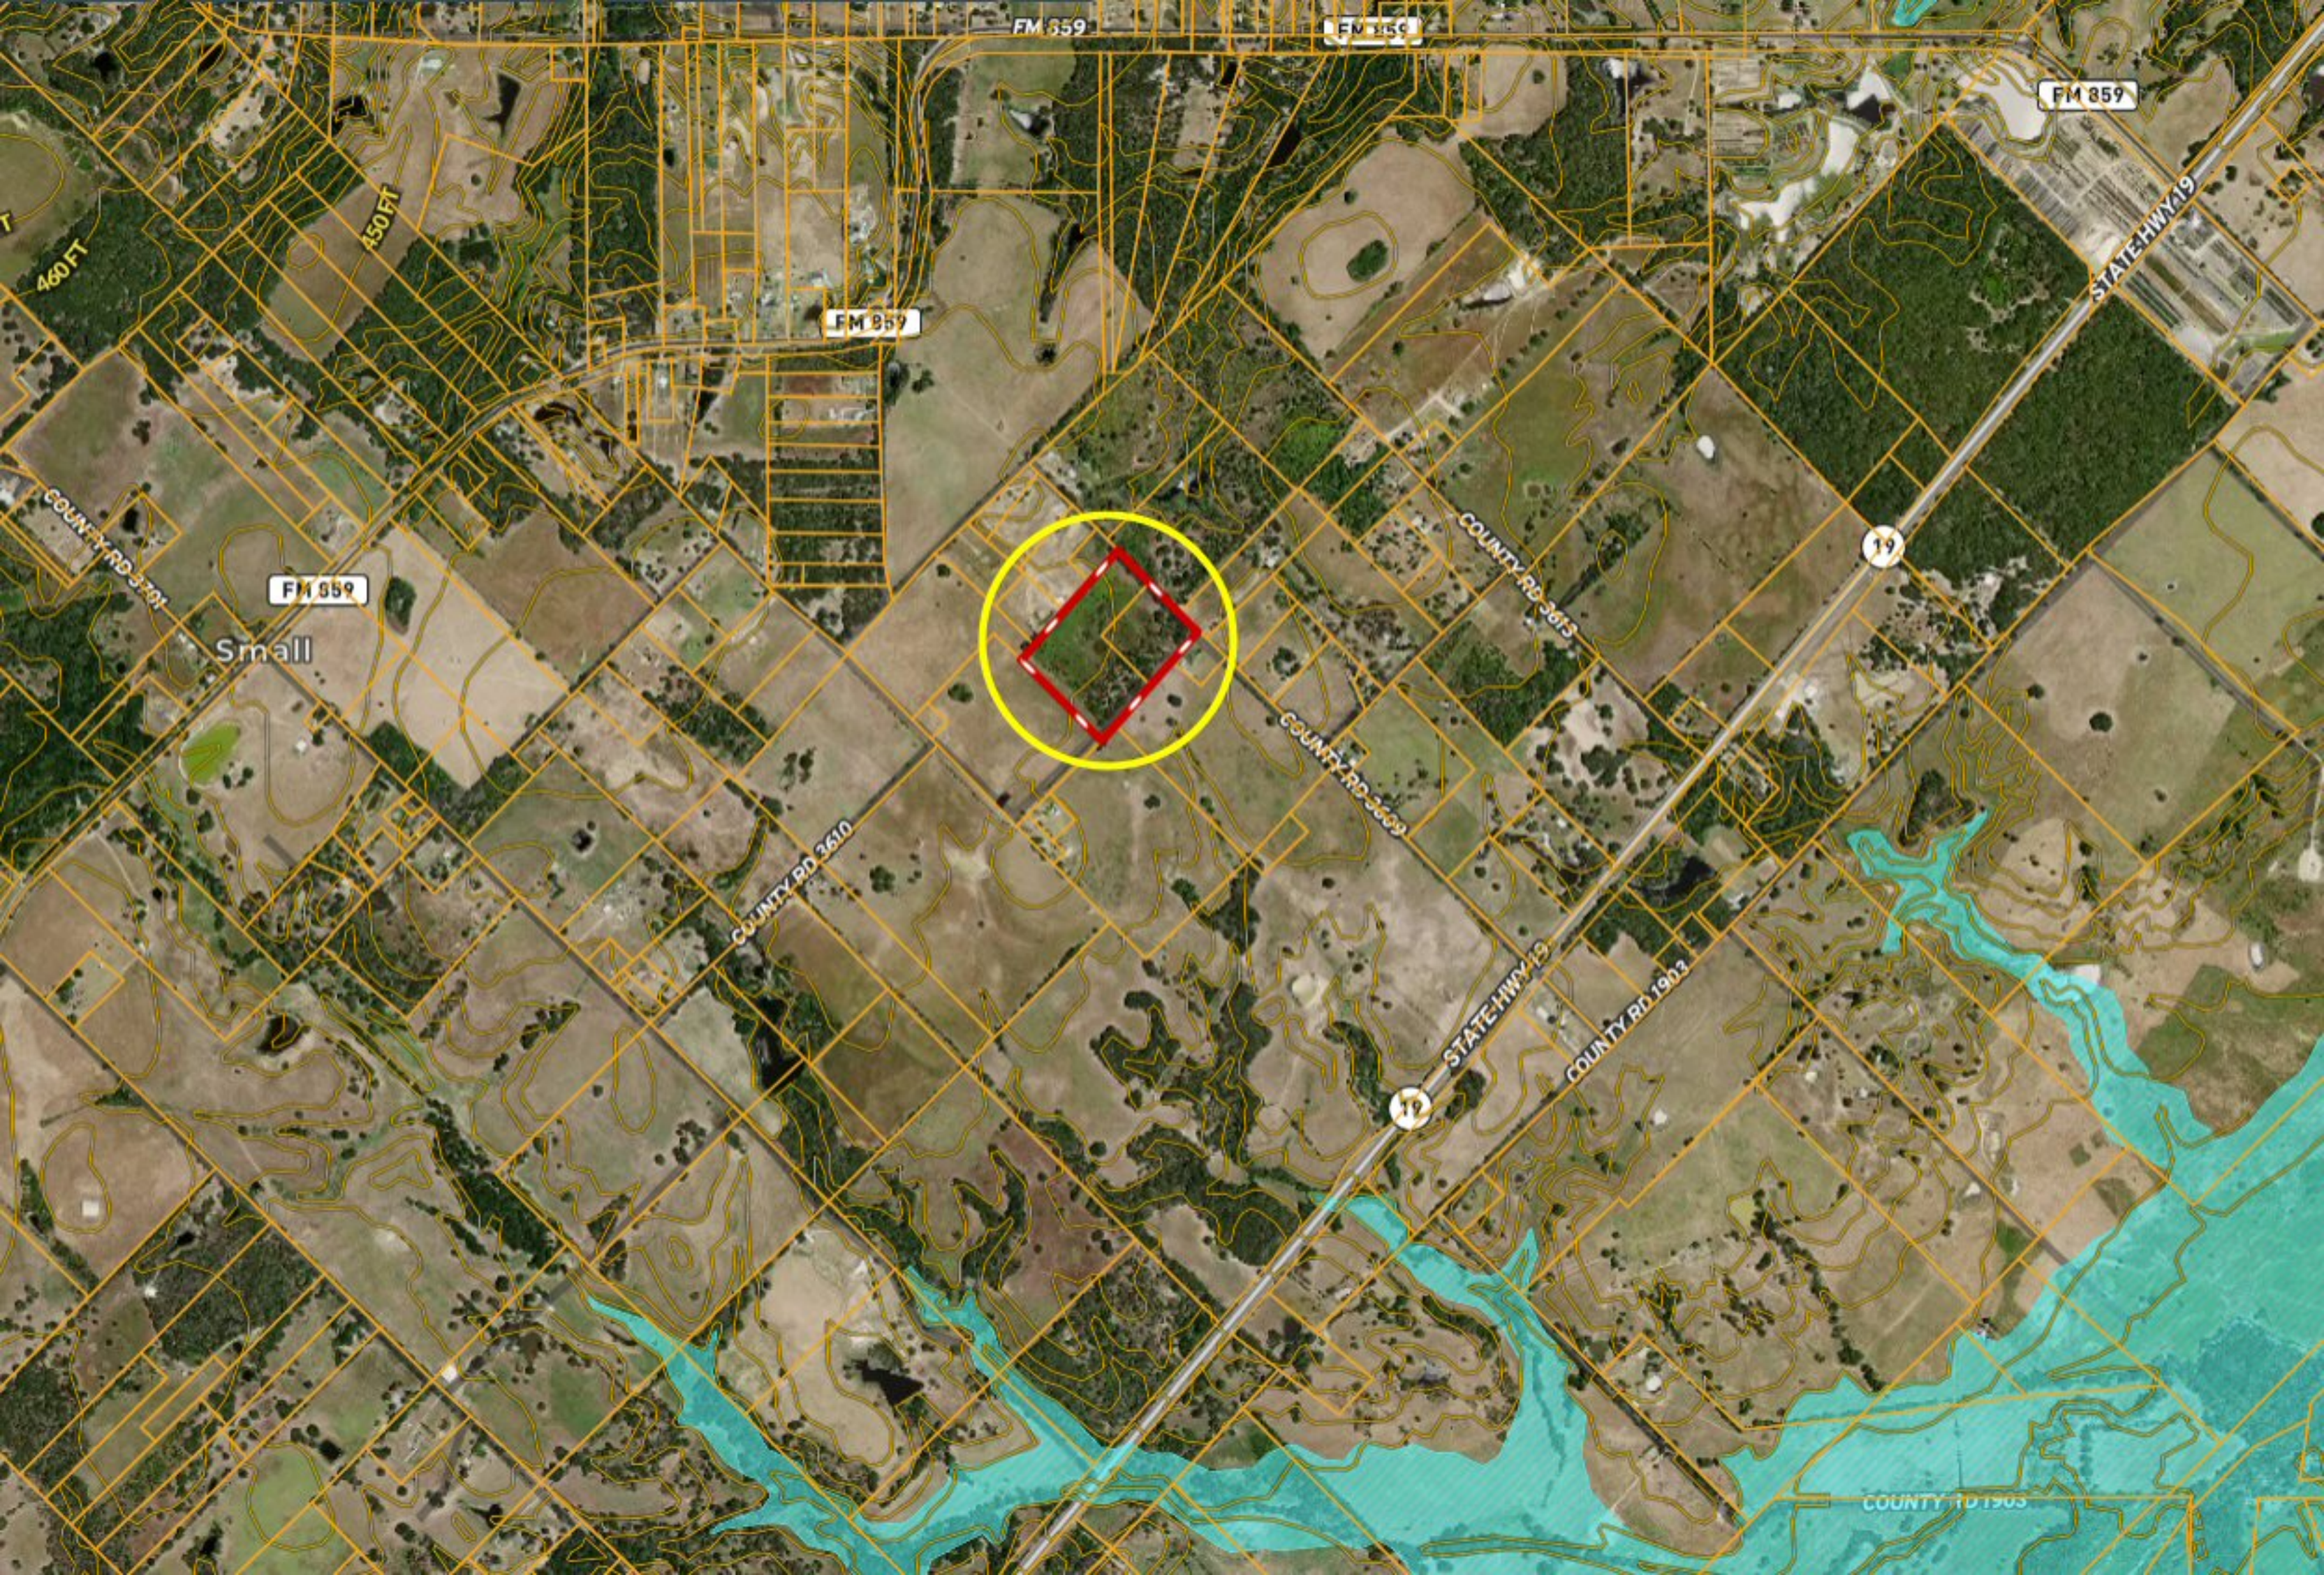

*** 15 ACRES *** County Rd 3611 ~ Edgewood TX

FM 859

FM 859

FM 859

460 FT

450 FT

FM 859

STATE HWY 19

COUNTY RD 3301

FM 859

Small

COUNTY RD 3615

COUNTY RD 3610

COUNTY RD 3609

STATE HWY 19

COUNTY RD 1903

COUNTY ID 1903

Horsefeathers
Therapeutic

Vz County Rd 3611

Vz County Rd 3611

Vz County Rd 3611

3612

3609

3610