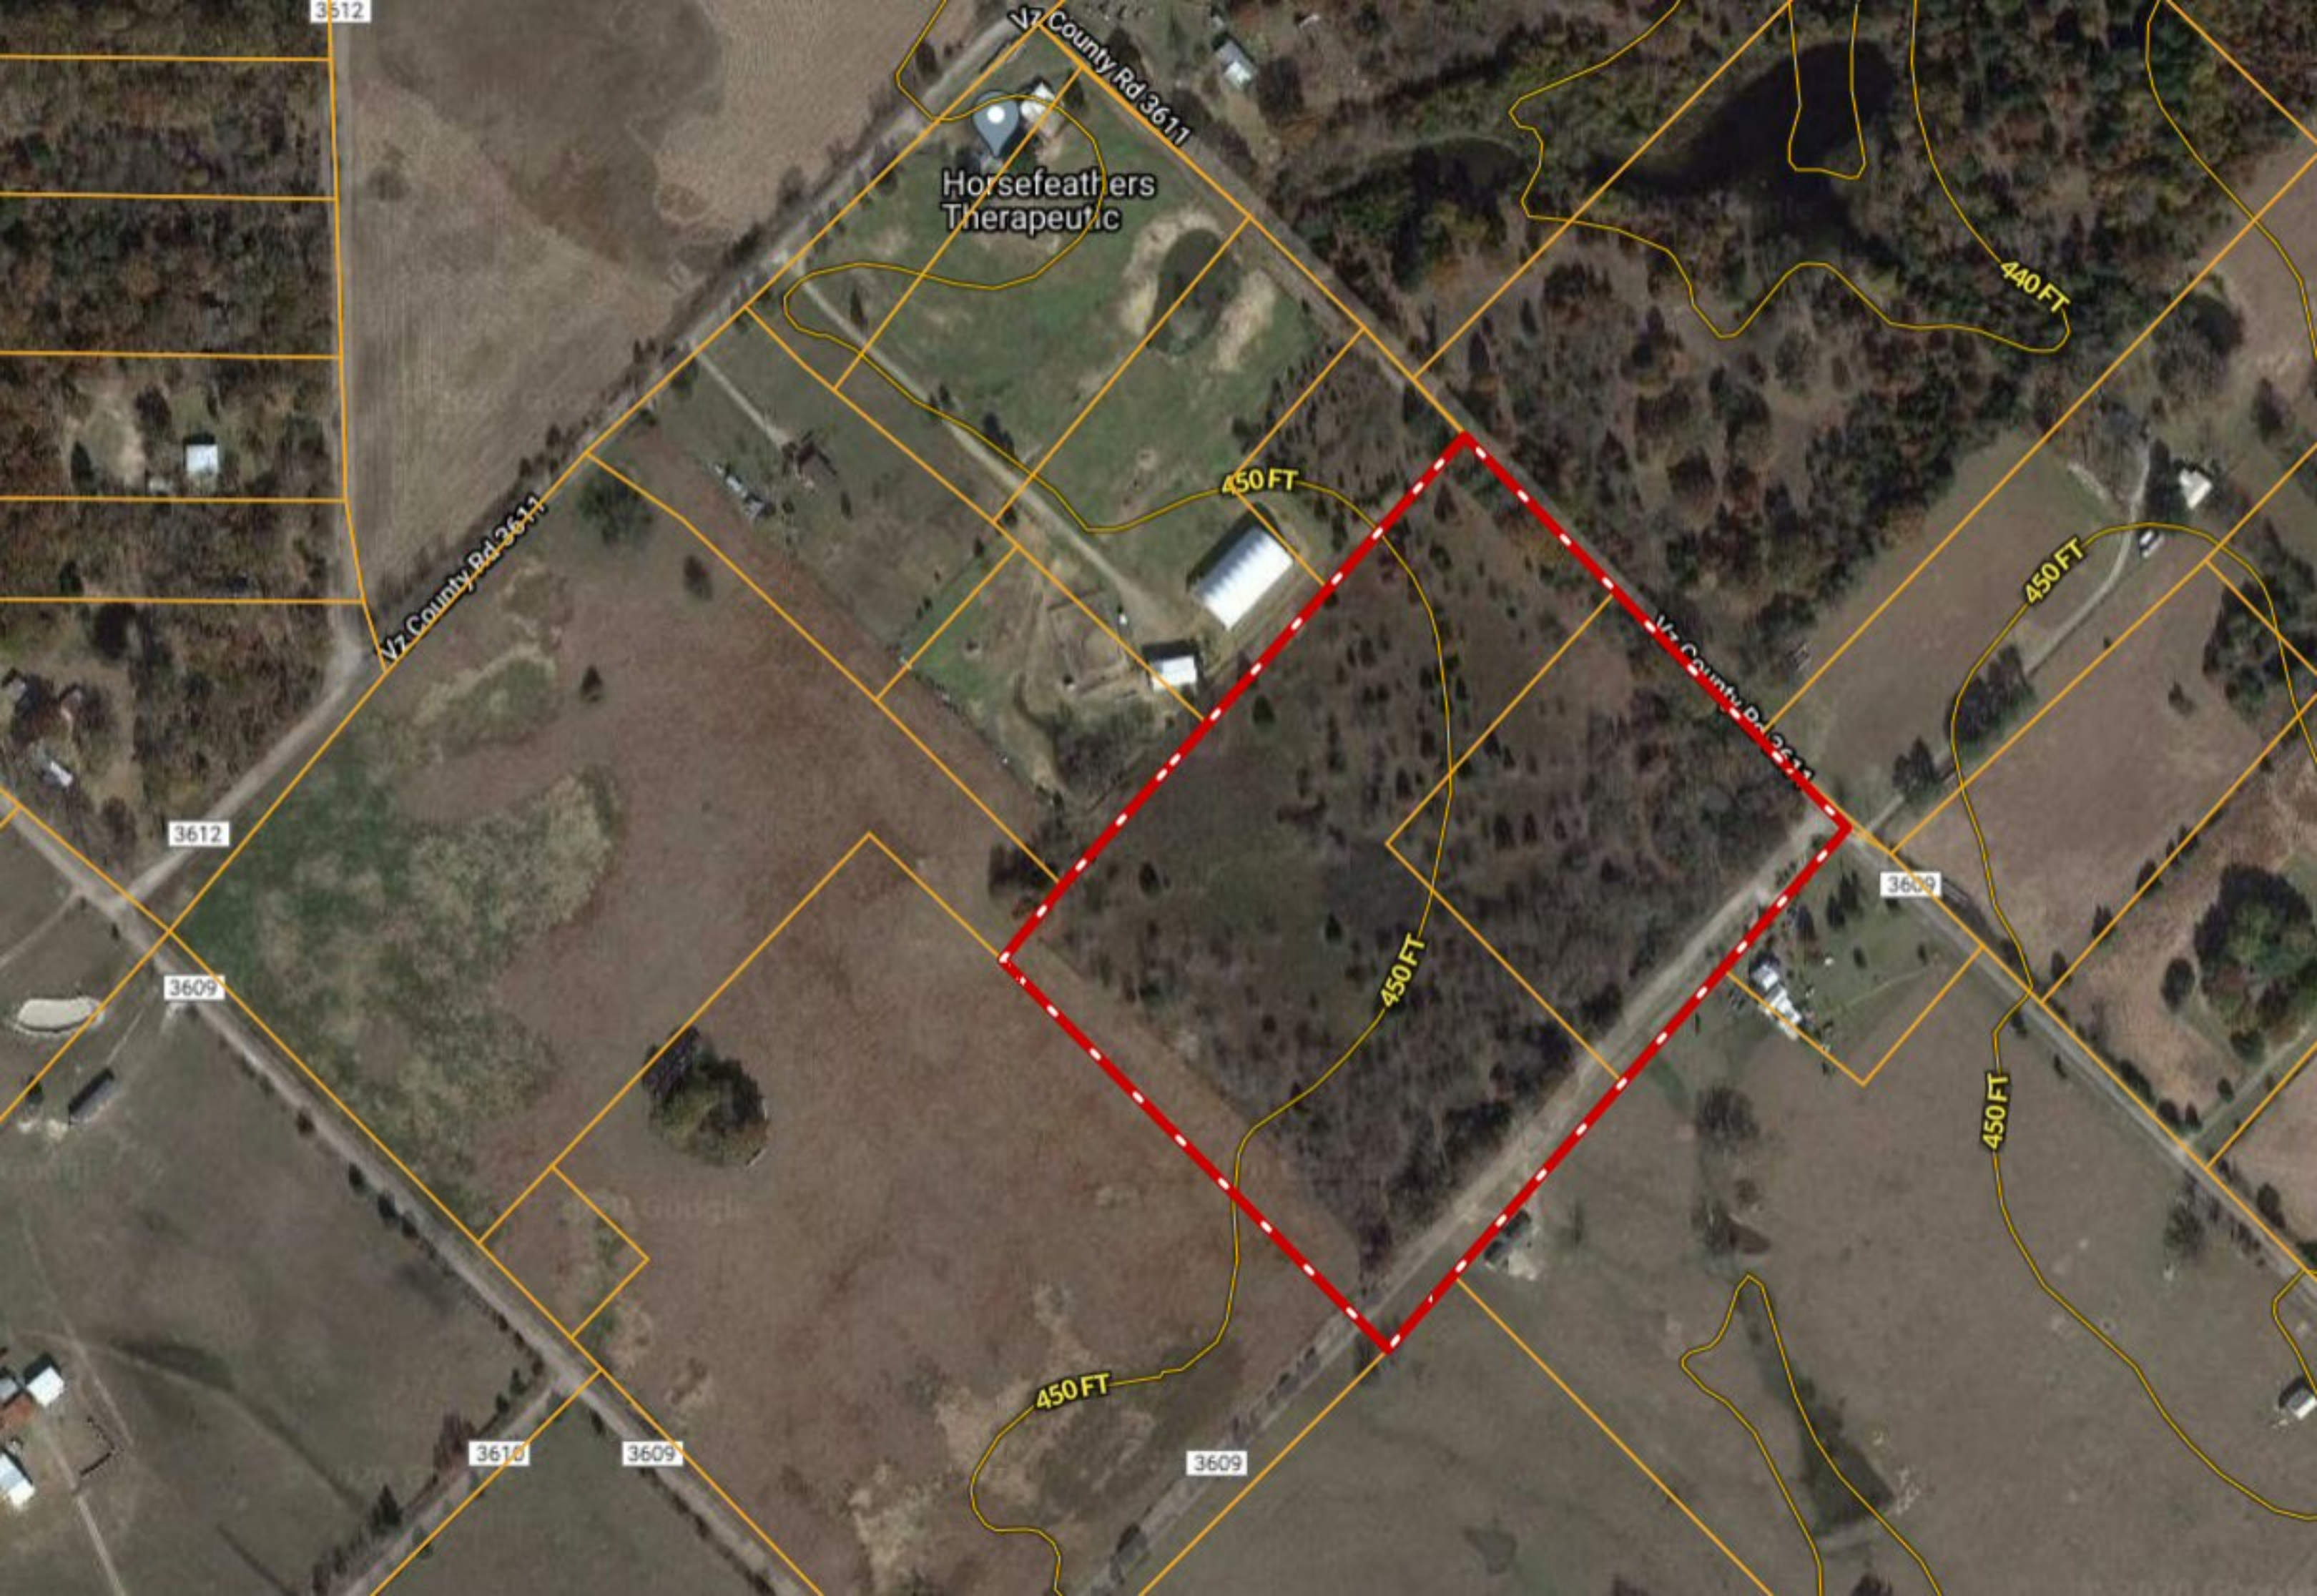

*** 15 ACRES *** County Rd 3611 ~ Edgewood TX

FM 859

FM 859

FM 859

460 FT

450 FT

FM 859

STATE HWY 19

COUNTY RD 3301

FM 859

Small

COUNTY RD 3615

COUNTY RD 3610

COUNTY RD 3609

STATE HWY 19

COUNTY RD 1903

COUNTY ID 1903

Horsefeathers
Therapeutic

Vz County Rd 3611

Vz County Rd 3611

Vz County Rd 3611

3612

3609

3610

3609

3609

3609

450 FT

450 FT

450 FT

450 FT

440 FT