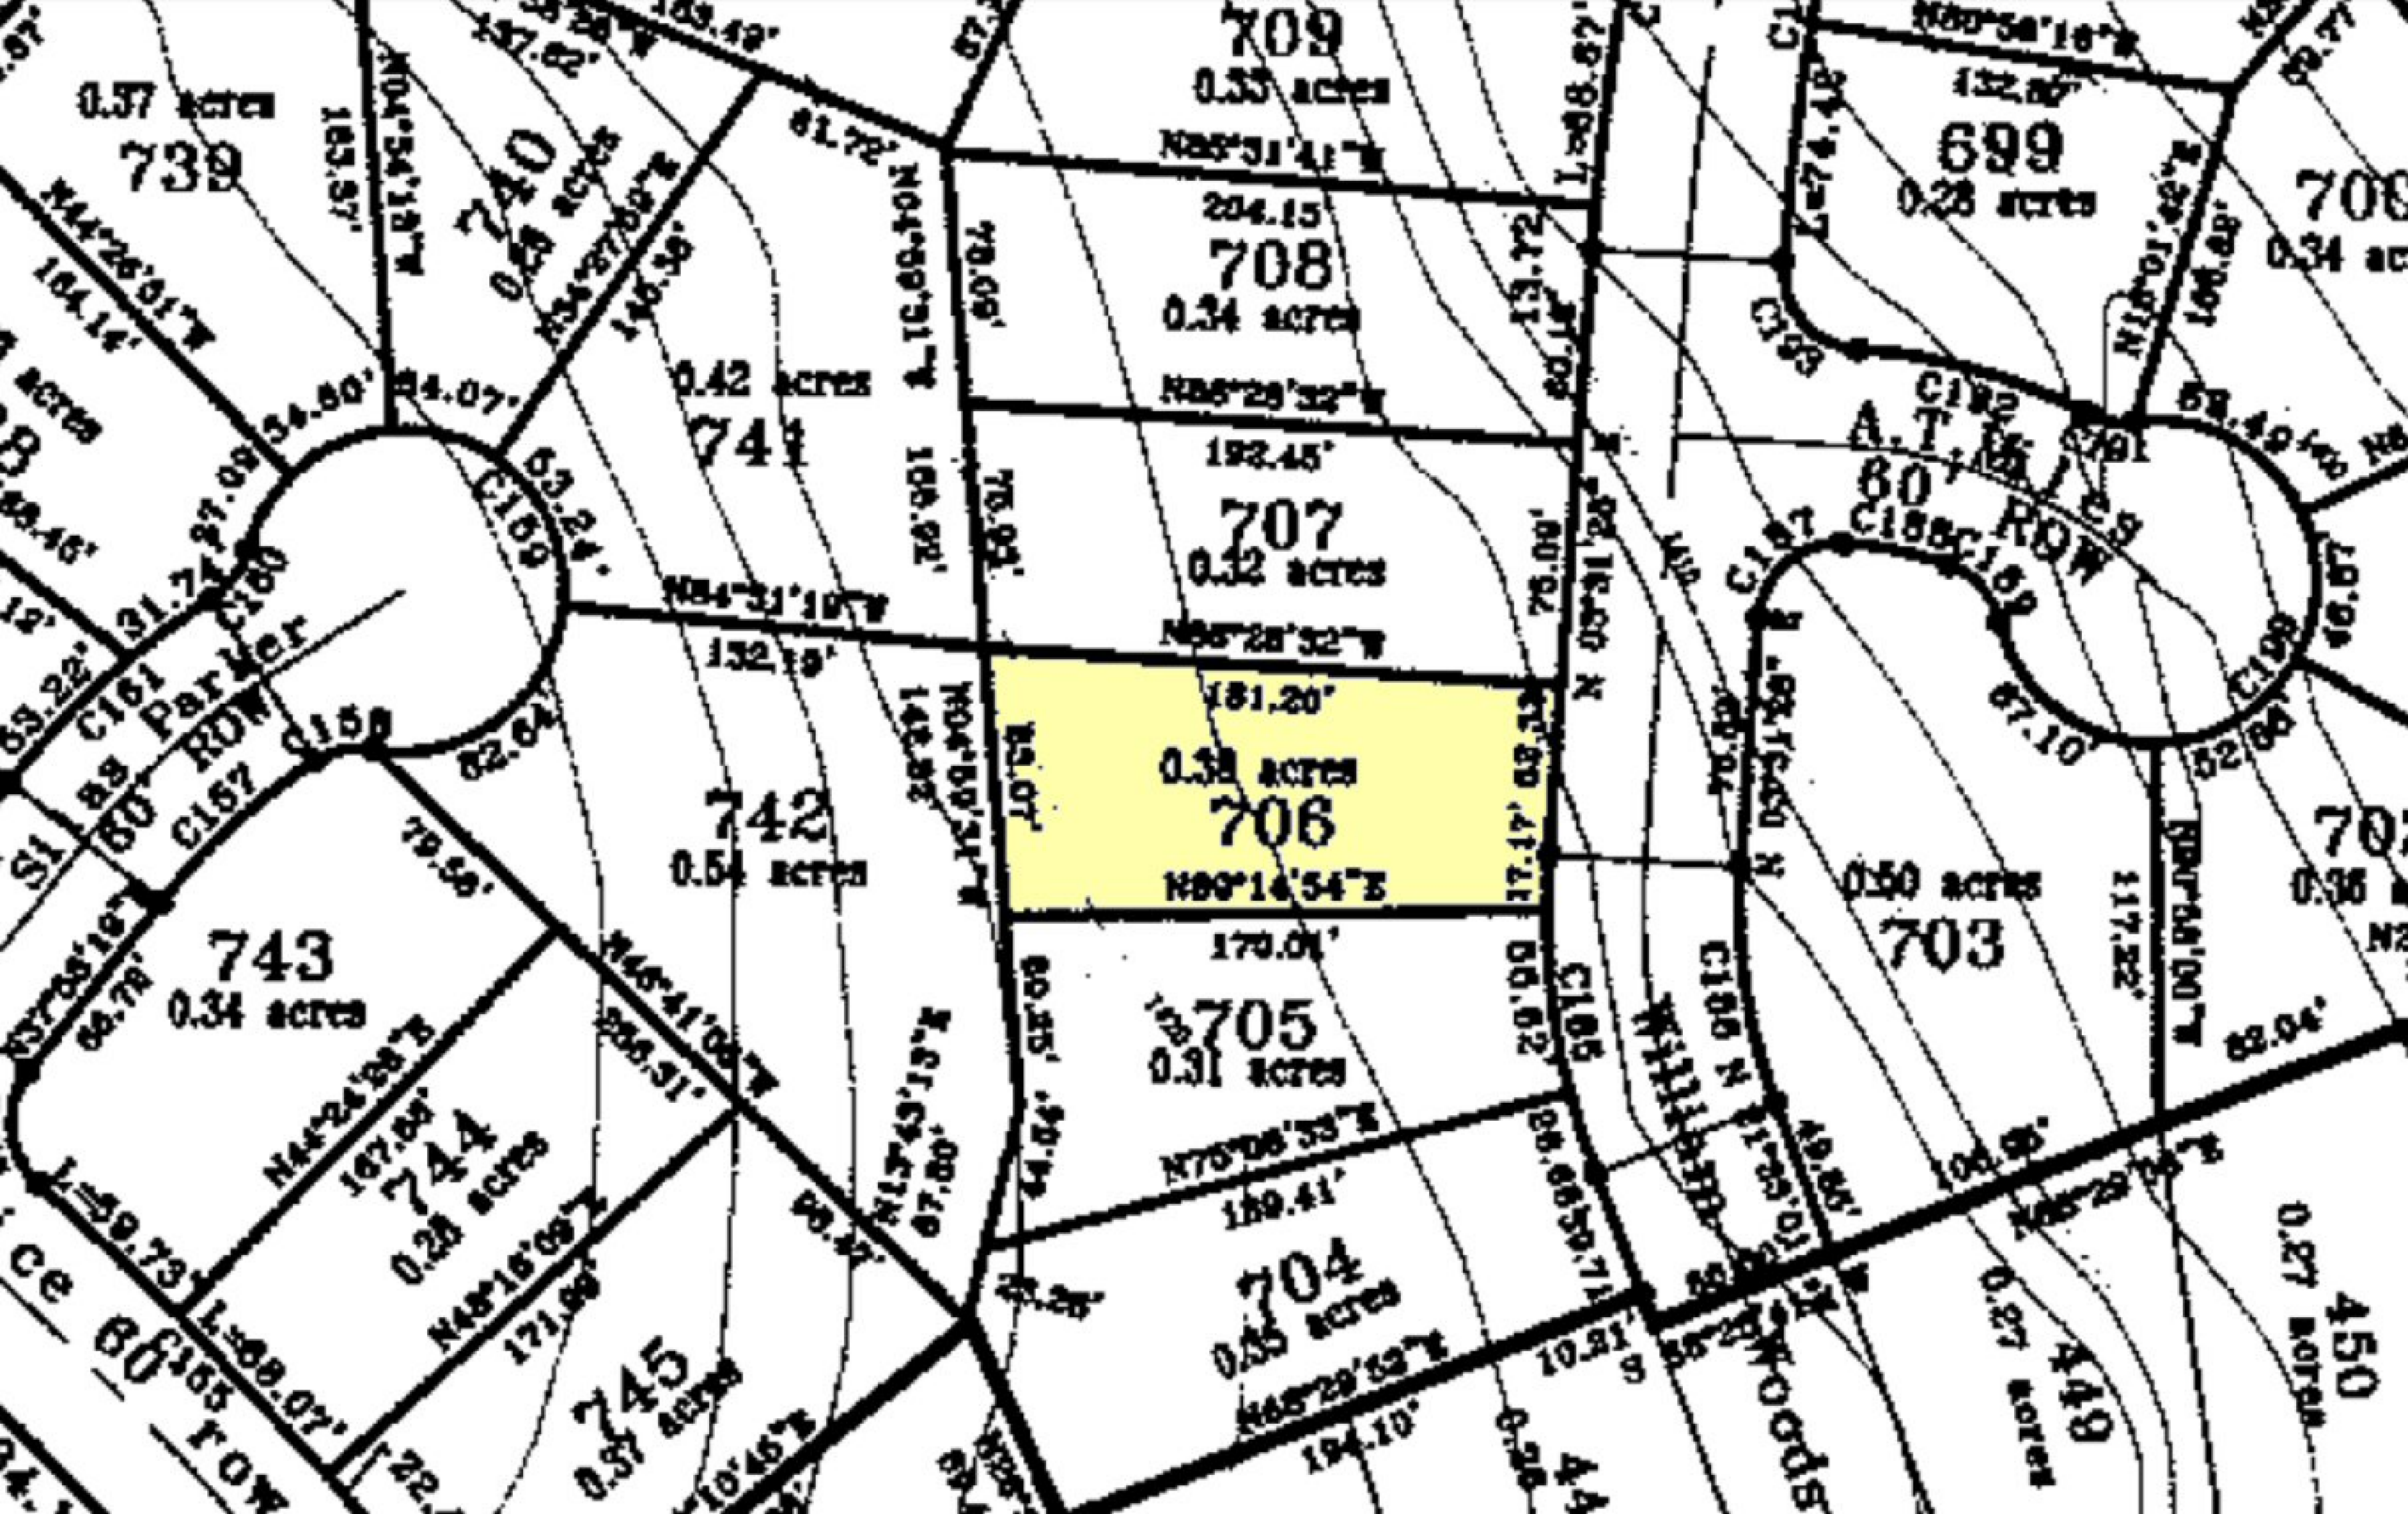

\*\*\* Rockin J Ranch \*\*\* Lot 706 William Wood ~ Blanco TX

Copyright © and (P) 1988–2010 Microsoft Corporation and/or its suppliers. All rights reserved. <http://www.microsoft.com/mappoint/>  
Certain mapping and direction data © 2010 NAVTEQ. All rights reserved. The Data for areas of Canada includes information taken with permission from Canadian authorities, including: © Her Majesty the Queen in Right of Canada, © Queen's Printer for Ontario. NAVTEQ and NAVTEQ ON BOARD are trademarks of NAVTEQ. © 2010 Tele Atlas North America, Inc. All rights reserved. Tele Atlas and Tele Atlas North America are trademarks of Tele Atlas, Inc. © 2010 by Applied Geographic Systems. All rights reserved.

1420 FT

1400 FT

1380 FT

1420 FT

William Woods

W Pat Dolan

W Pat Dolan

Frank Jones

1380 FT

1400 FT

William Woods

1420 FT

Silas Parker

N Lon Price

Steve Baker Ct

William Woods Spoods

Calvin Barrett

1400 FT

1420 FT

1420 FT

S Calvin Barrett

N Lon Price

S Lon Price

1420 FT