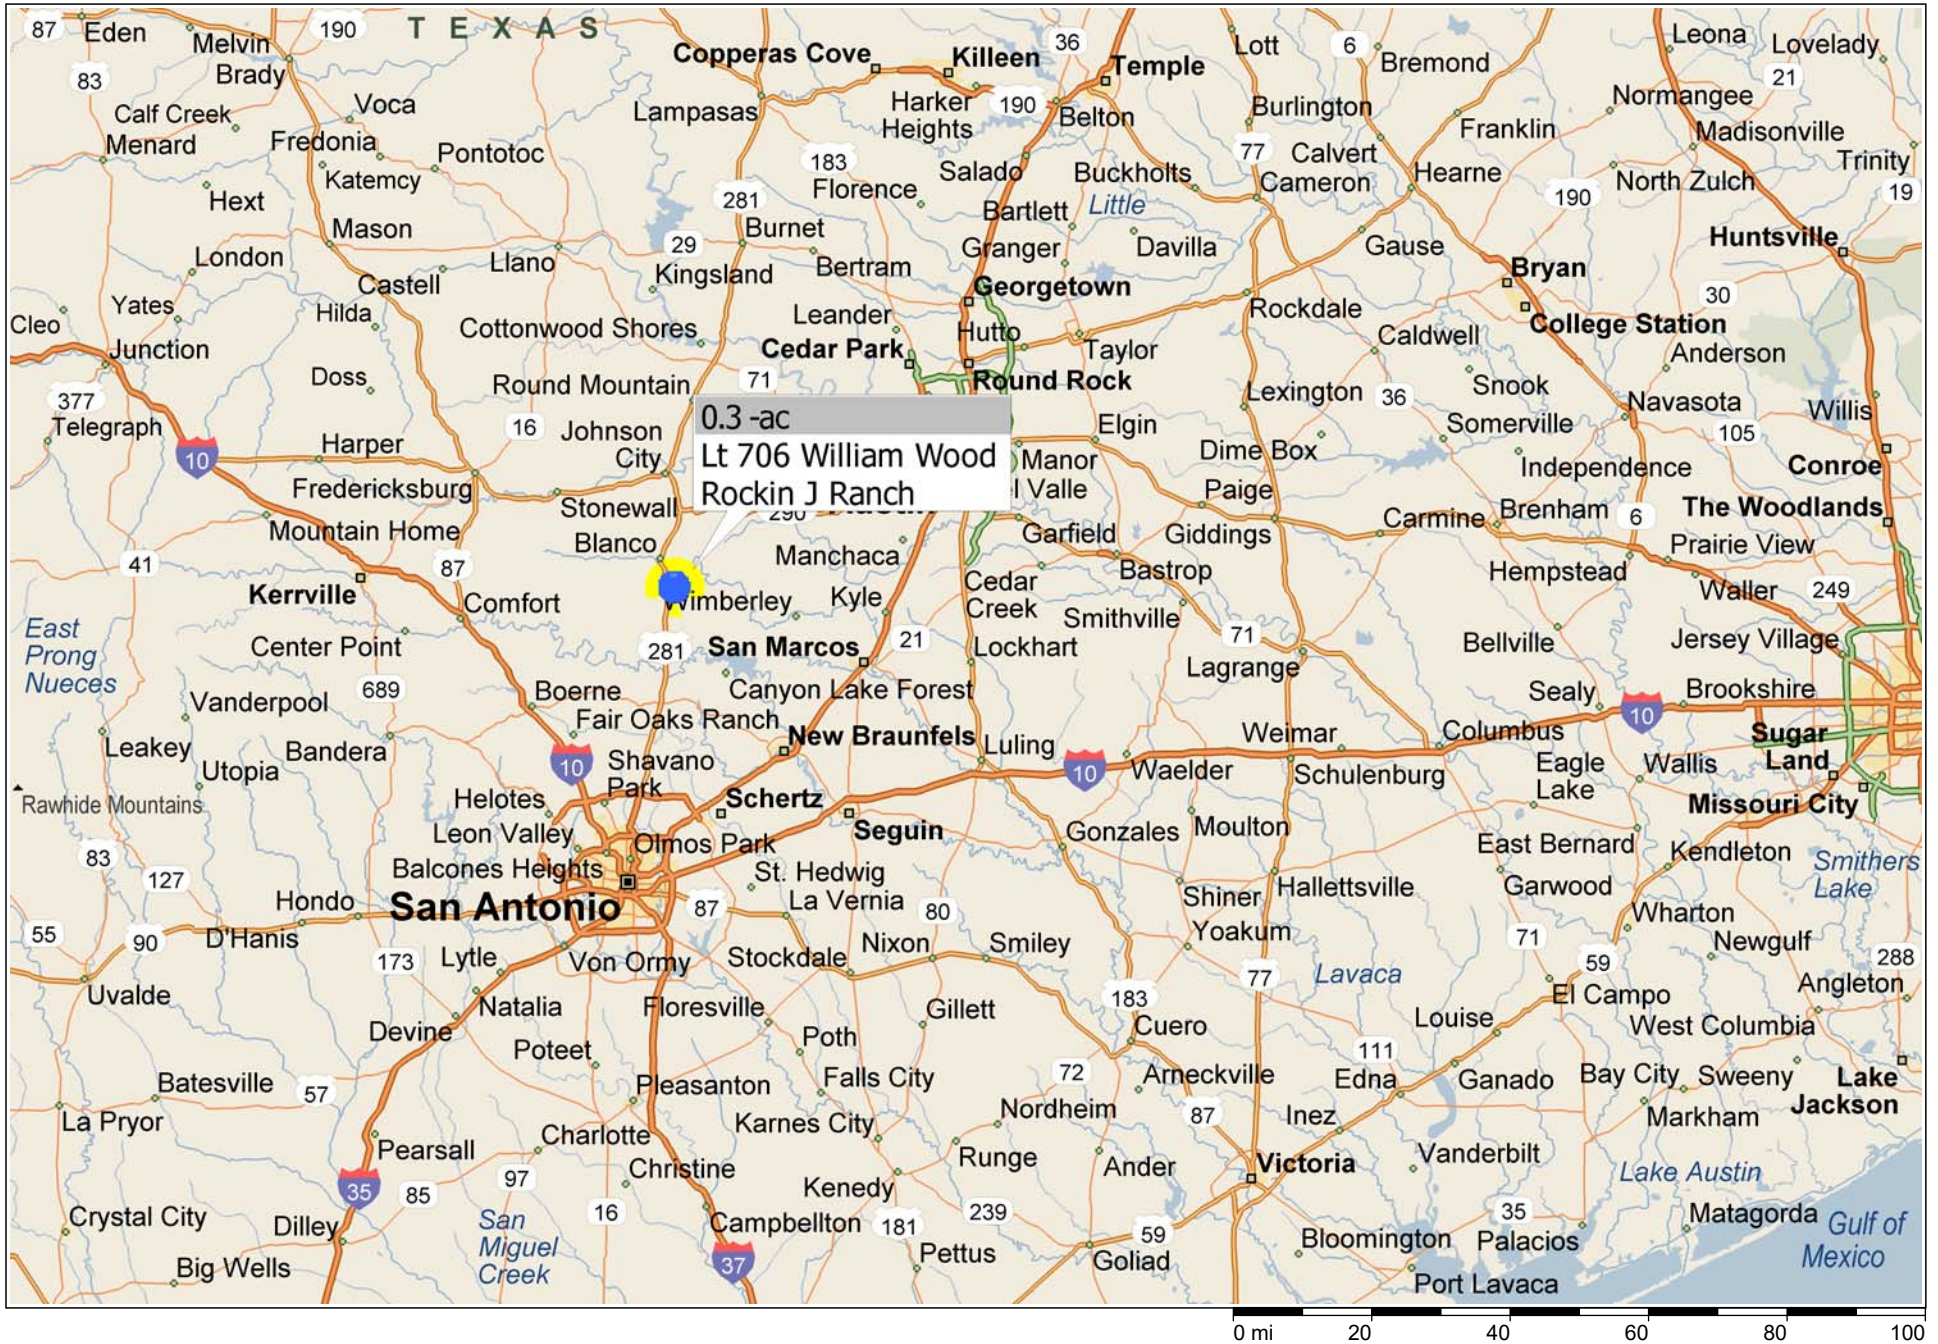

\*\*\* Rockin J Ranch \*\*\* Lot 706 William Wood ~ Blanco TX

Copyright © and (P) 1988–2010 Microsoft Corporation and/or its suppliers. All rights reserved. <http://www.microsoft.com/mappoint/>  
Certain mapping and direction data © 2010 NAVTEQ. All rights reserved. The Data for areas of Canada includes information taken with permission from Canadian authorities, including: © Her Majesty the Queen in Right of Canada, © Queen's Printer for Ontario. NAVTEQ and NAVTEQ ON BOARD are trademarks of NAVTEQ. © 2010 Tele Atlas North America, Inc. All rights reserved. Tele Atlas and Tele Atlas North America are trademarks of Tele Atlas, Inc. © 2010 by Applied Geographic Systems. All rights reserved.