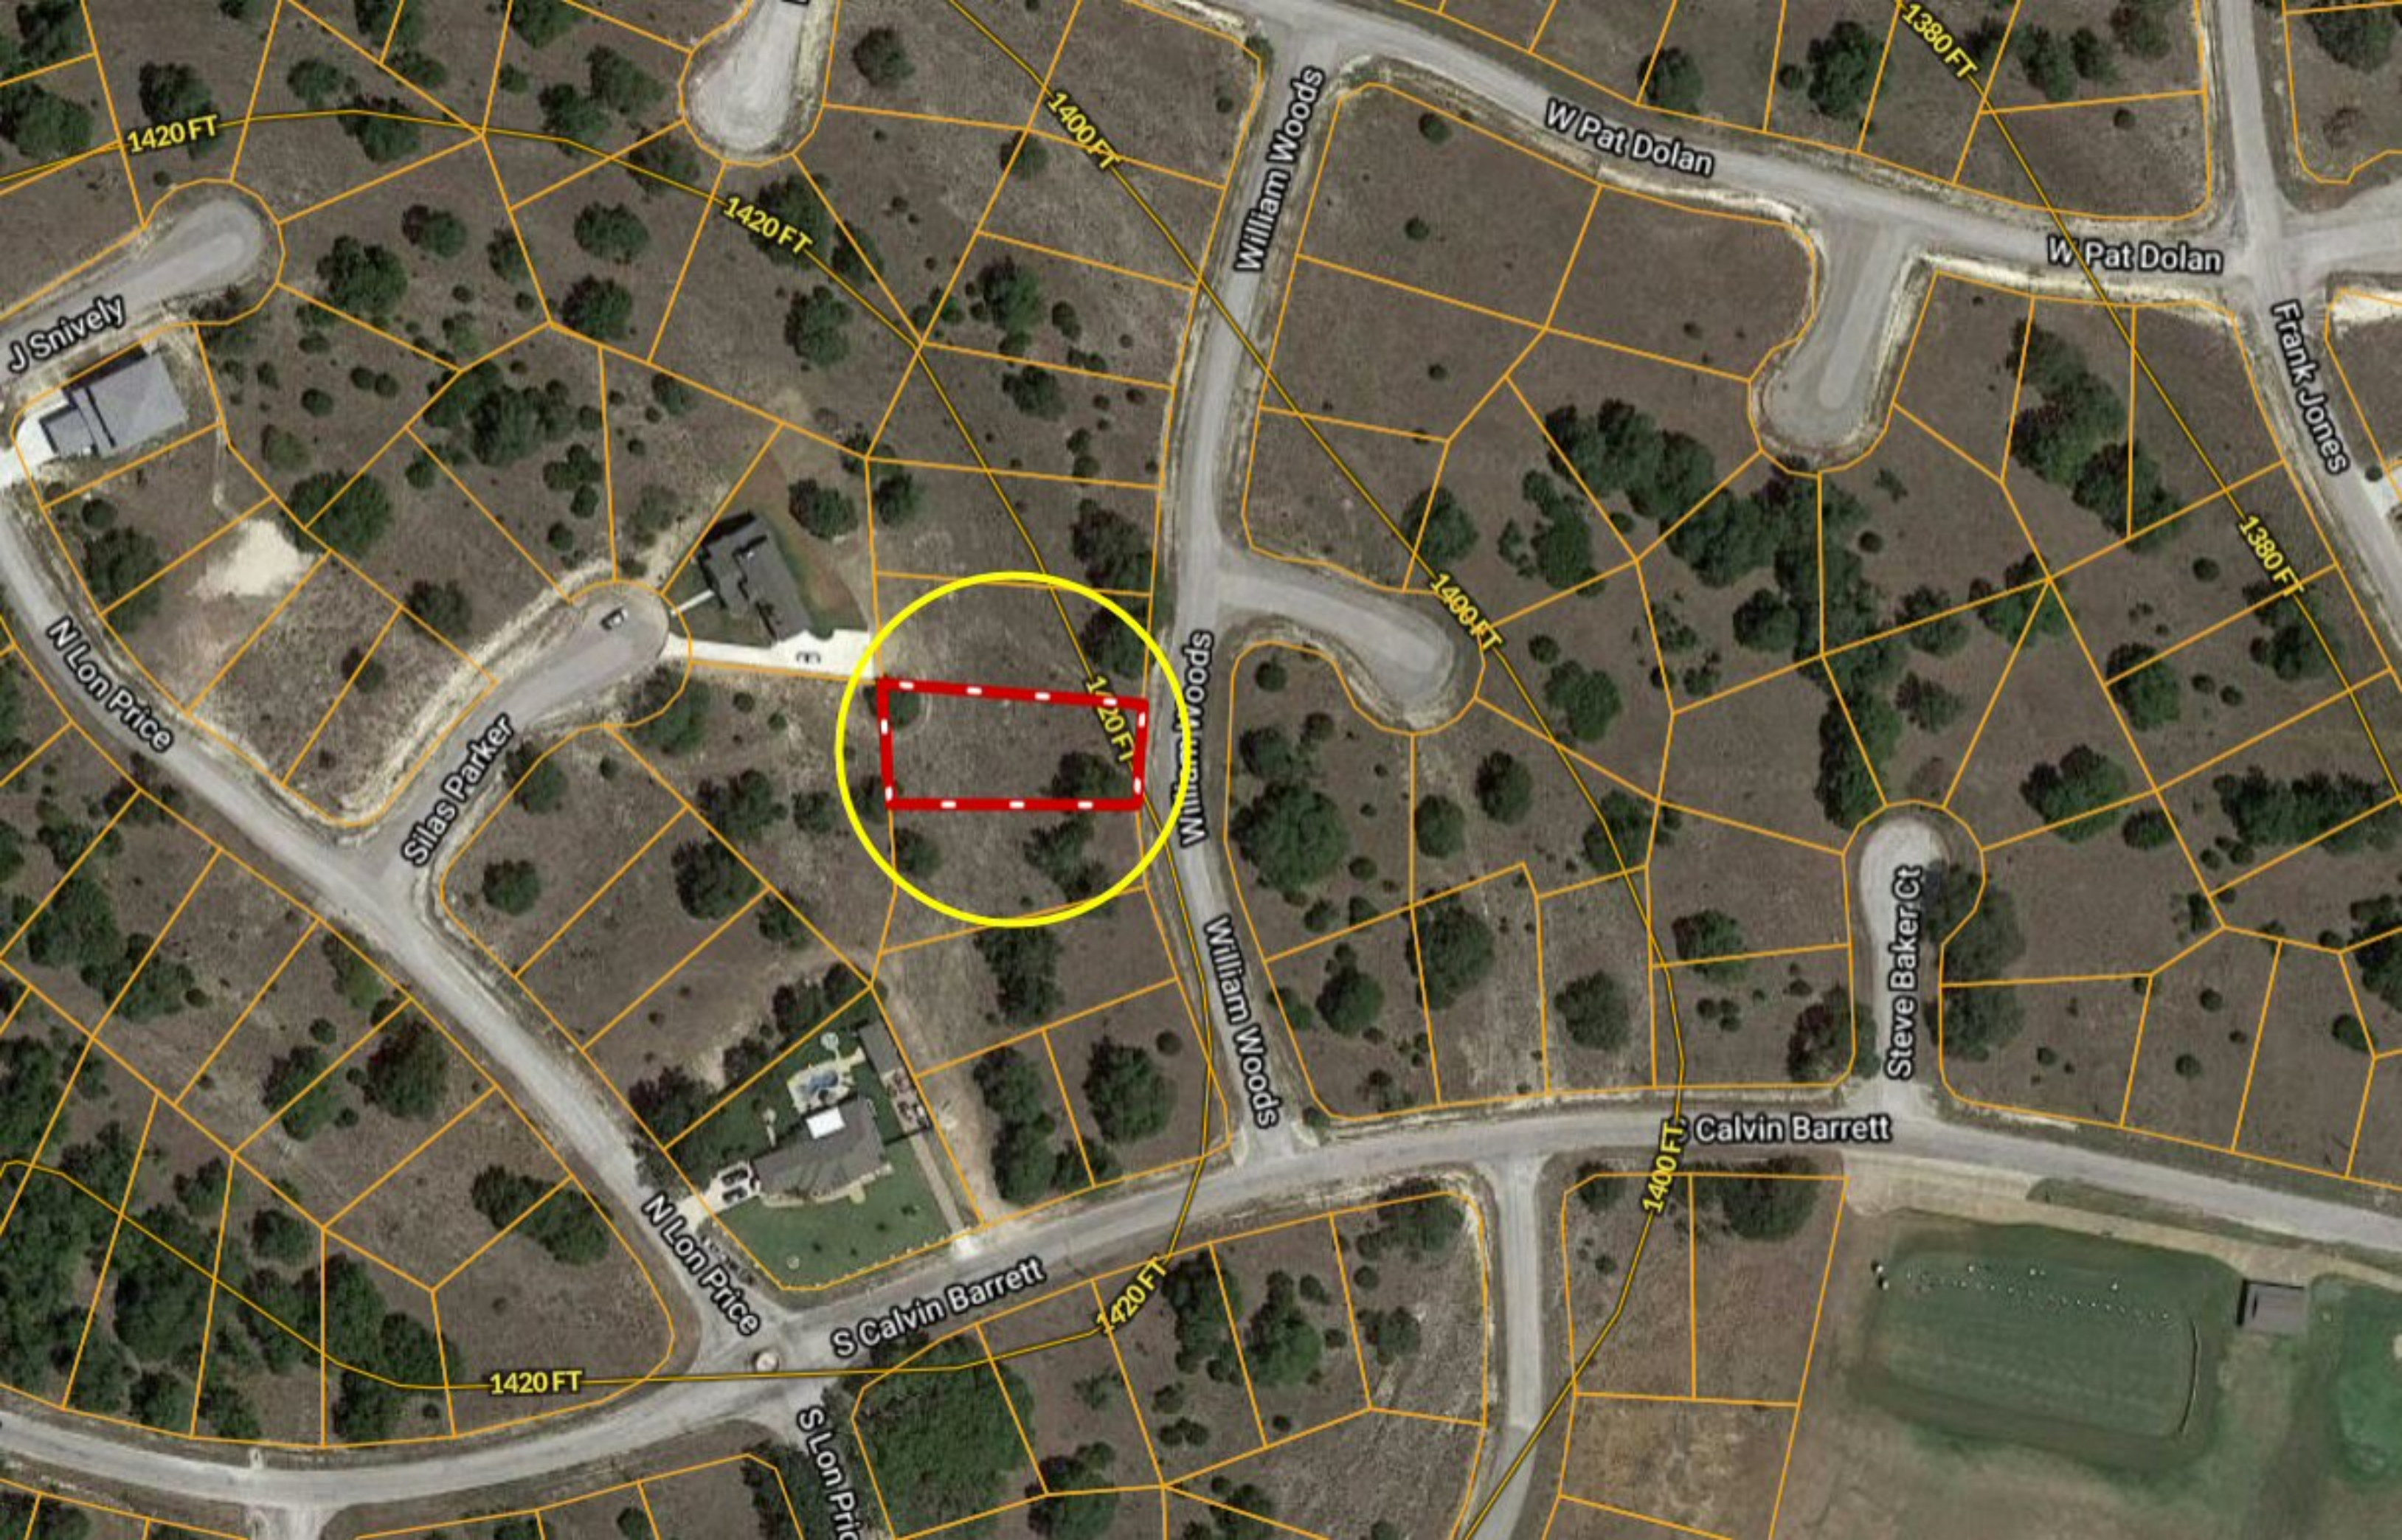

\*\*\* Rockin J Ranch \*\*\* Lot 706 William Wood ~ Blanco TX

Copyright © and (P) 1988–2010 Microsoft Corporation and/or its suppliers. All rights reserved. <http://www.microsoft.com/mappoint/>  
Certain mapping and direction data © 2010 NAVTEQ. All rights reserved. The Data for areas of Canada includes information taken with permission from Canadian authorities, including: © Her Majesty the Queen in Right of Canada, © Queen's Printer for Ontario. NAVTEQ and NAVTEQ ON BOARD are trademarks of NAVTEQ. © 2010 Tele Atlas North America, Inc. All rights reserved. Tele Atlas and Tele Atlas North America are trademarks of Tele Atlas, Inc. © 2010 by Applied Geographic Systems. All rights reserved.

1420 FT

1400 FT

1380 FT

1420 FT

William Woods

W Pat Dolan

W Pat Dolan

Frank Jones

1380 FT

1400 FT

William Woods

1420 FT

Silas Parker

N Lon Price

Steve Baker Ct

William Woods Spoods

Calvin Barrett

1400 FT

1420 FT

1420 FT

S Calvin Barrett

N Lon Price

S Lon Price

1420 FT