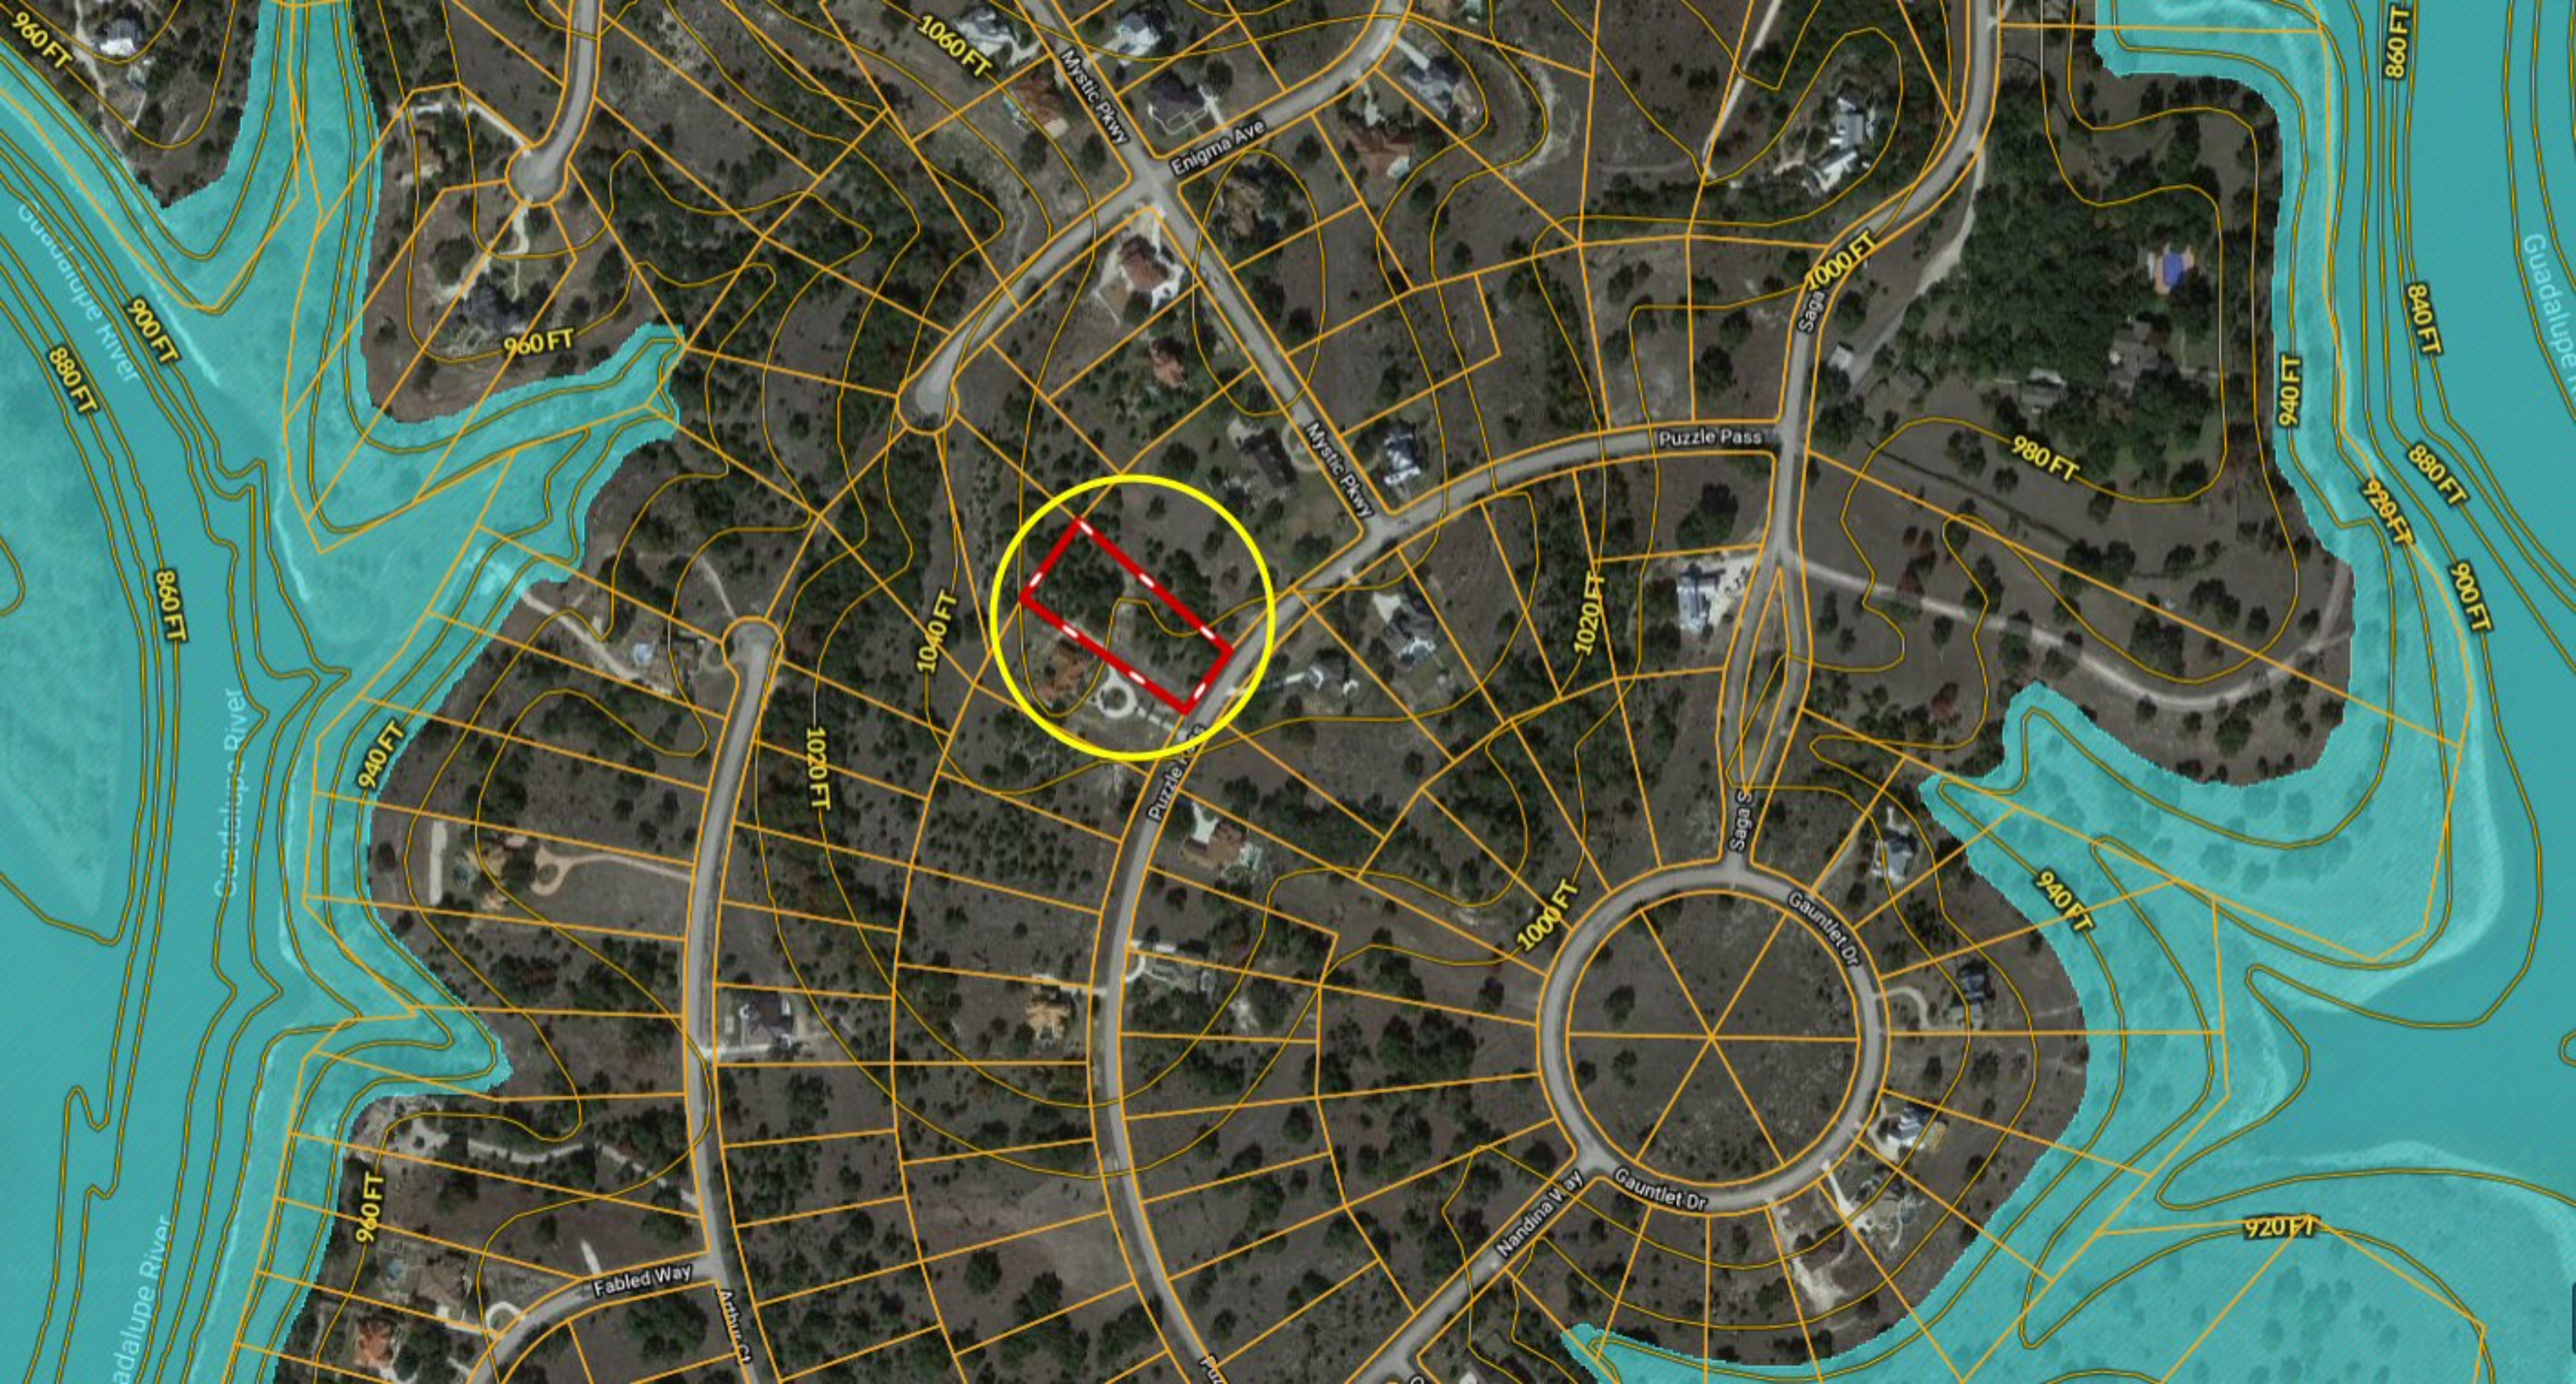

*** 1.5-ac *** 222 Puzzle Pass ~ The Peninsula at Mystic Shores

Mystic Pkwy

Puzzle Pass

Puzzle Pass

1060 FT

1060 FT

1060 FT

1060 FT

1060 FT

1060 FT

1040 FT

1040 FT

1040 FT

1040 FT

1040 FT

RIO RIDGE

RIVER CLIFF PL

SERENE

880 FT

920 FT

900 FT

960 FT

1060 FT

960 FT

860 FT

900 FT

940 FT

CRANES MILL RD

920 FT

Canyon Lake