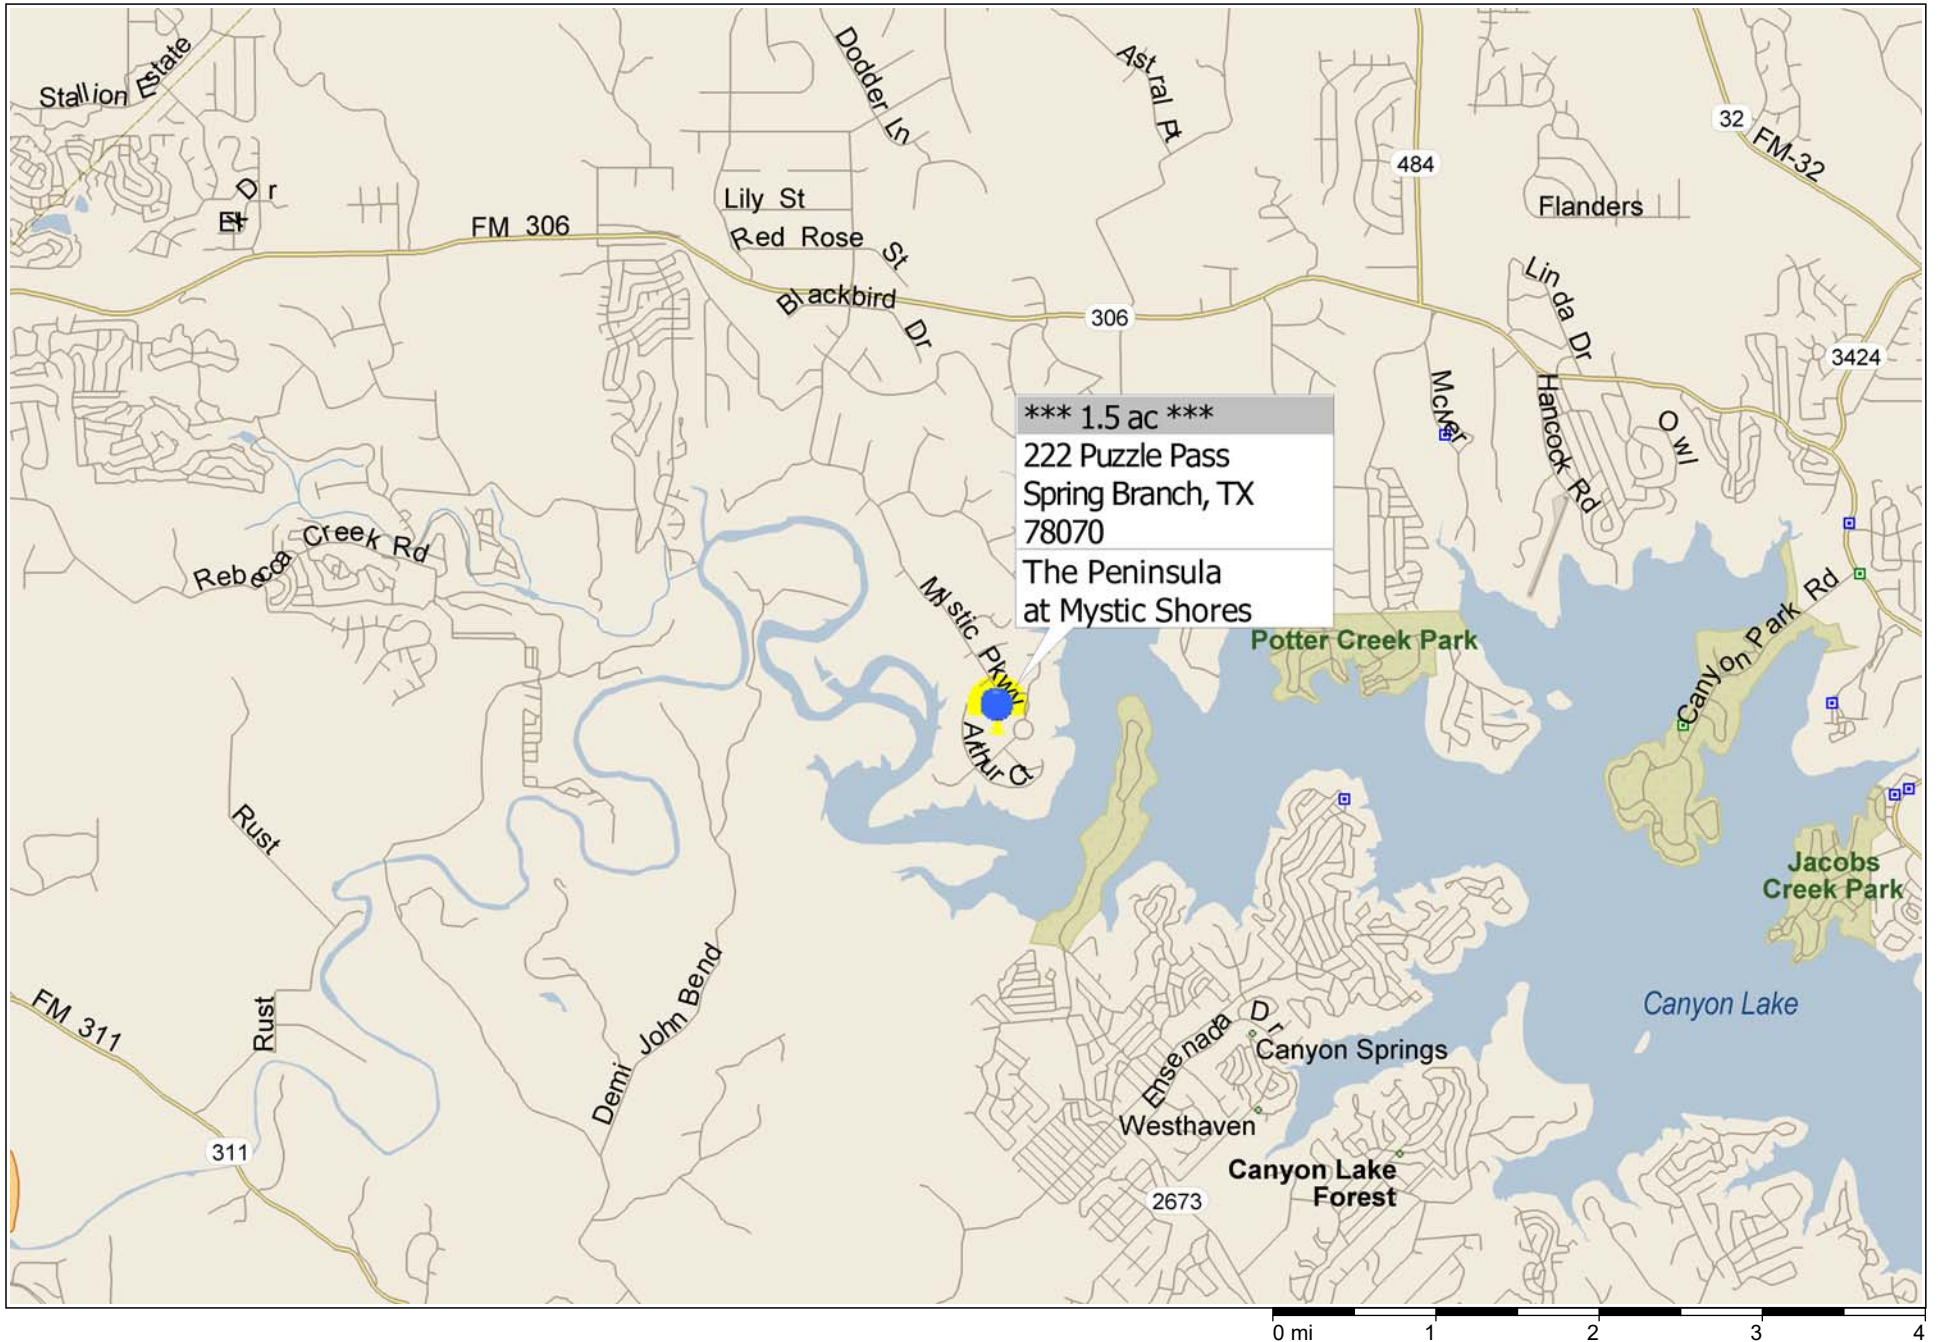

*** 1.5-ac *** 222 Puzzle Pass ~ The Peninsula at Mystic Shores

Mystic Pkwy

Puzzle Pass

Puzzle Pass

1060 FT

1060 FT

1060 FT

1060 FT

1060 FT

1060 FT

1040 FT

1040 FT

1040 FT

1040 FT

1040 FT

RIO RIDGE

RIVER CLIFF PL

SERENE

880 FT

920 FT

900 FT

960 FT

1060 FT

960 FT

860 FT

900 FT

940 FT

CRANES MILL RD

920 FT

Canyon Lake