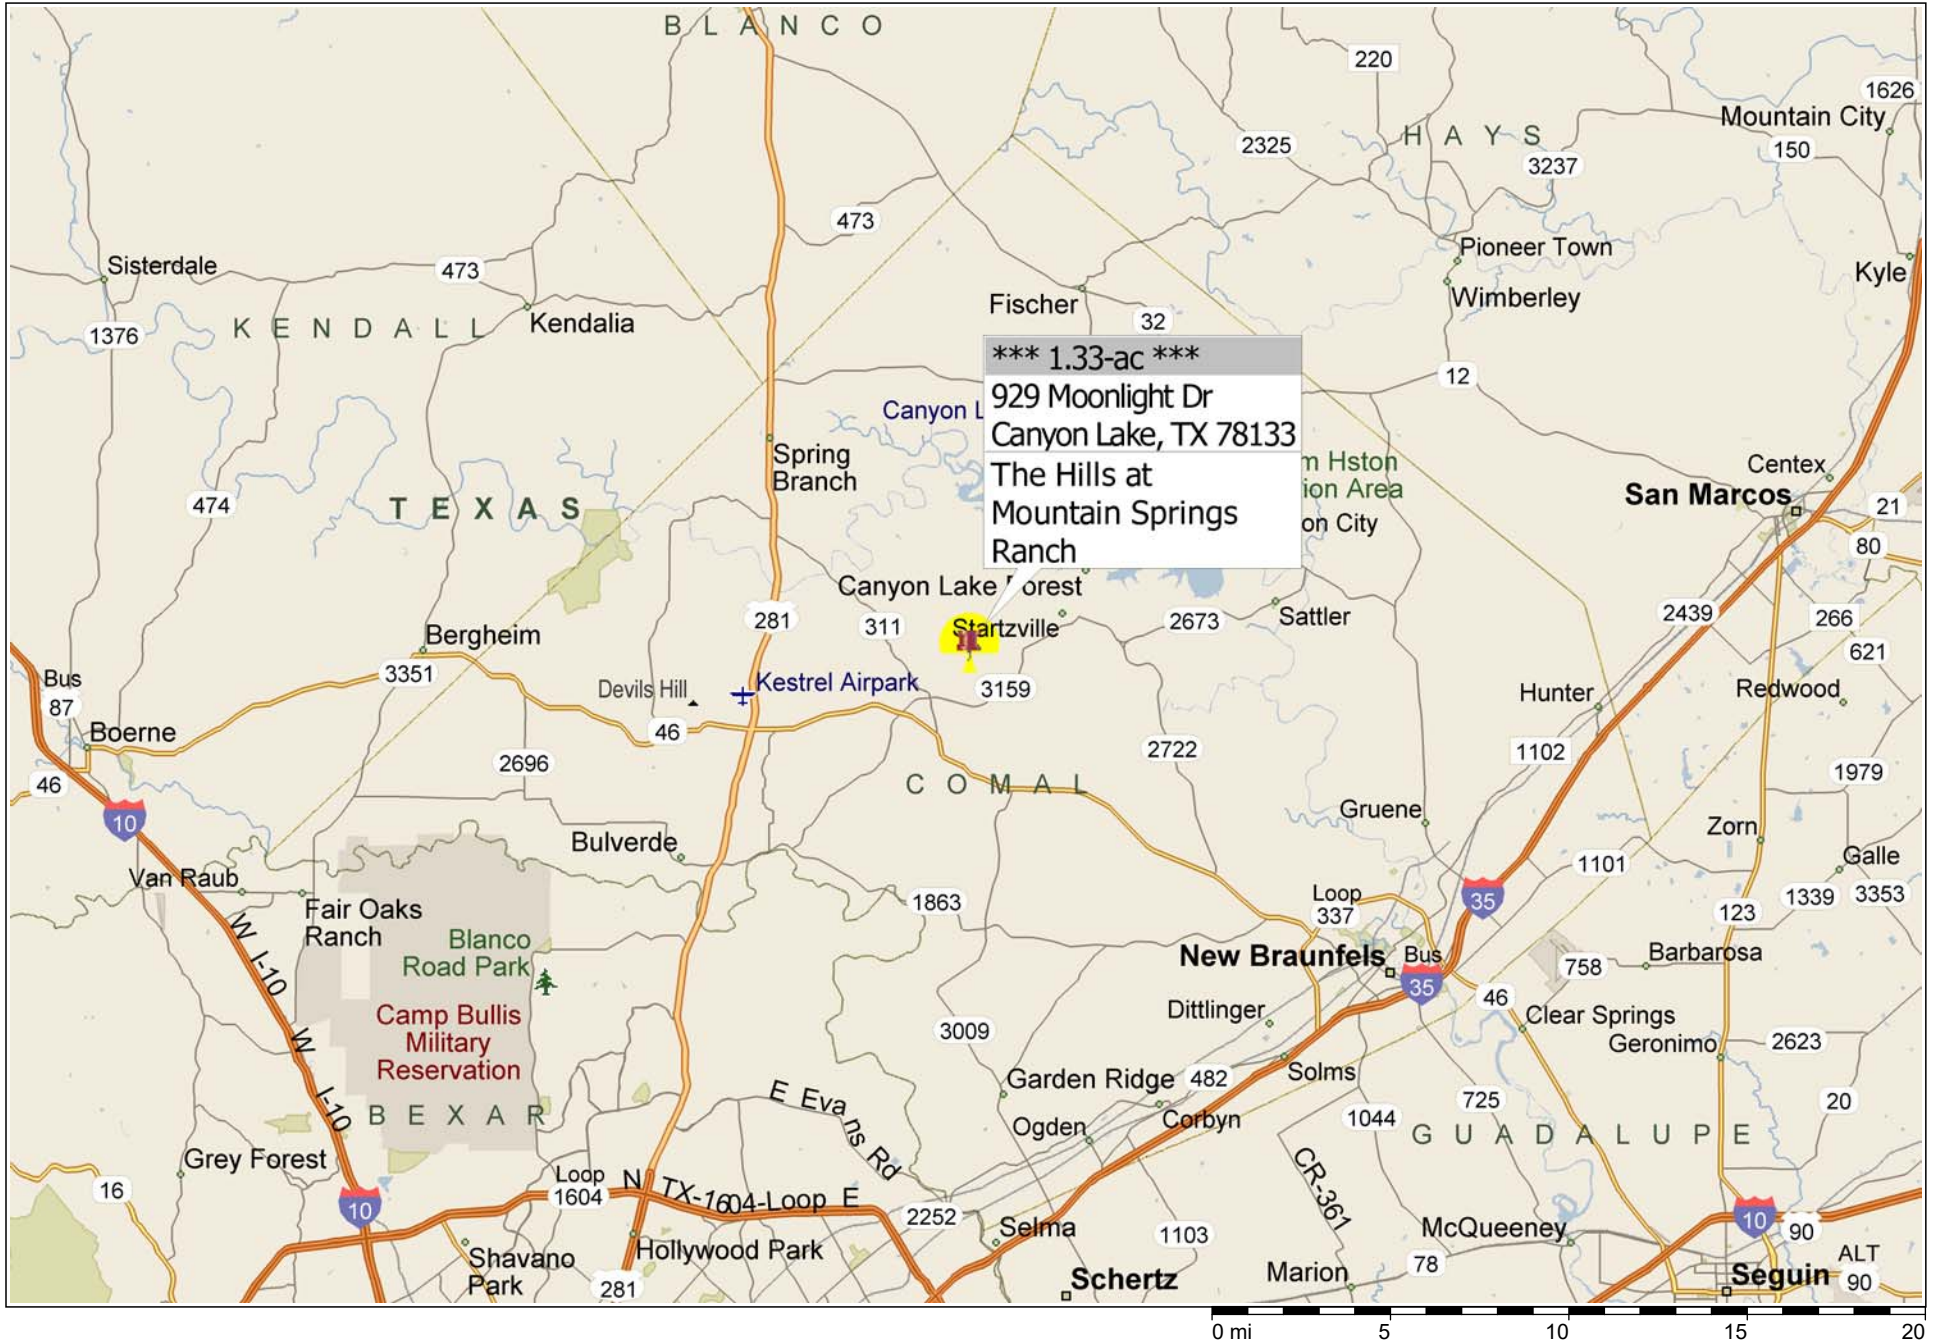

*** 1.33-ac *** 929 Moonlight Dr ~ The Hills at Mountain Springs Ranch

Copyright © and (P) 1988–2010 Microsoft Corporation and/or its suppliers. All rights reserved. <http://www.microsoft.com/mappoint/>
Certain mapping and direction data © 2010 NAVTEQ. All rights reserved. The Data for areas of Canada includes information taken with permission from Canadian authorities, including: © Her Majesty the Queen in Right of Canada, © Queen's Printer for Ontario. NAVTEQ and NAVTEQ ON BOARD are trademarks of NAVTEQ. © 2010 Tele Atlas North America, Inc. All rights reserved. Tele Atlas and Tele Atlas North America are trademarks of Tele Atlas, Inc. © 2010 by Applied Geographic Systems. All rights reserved.