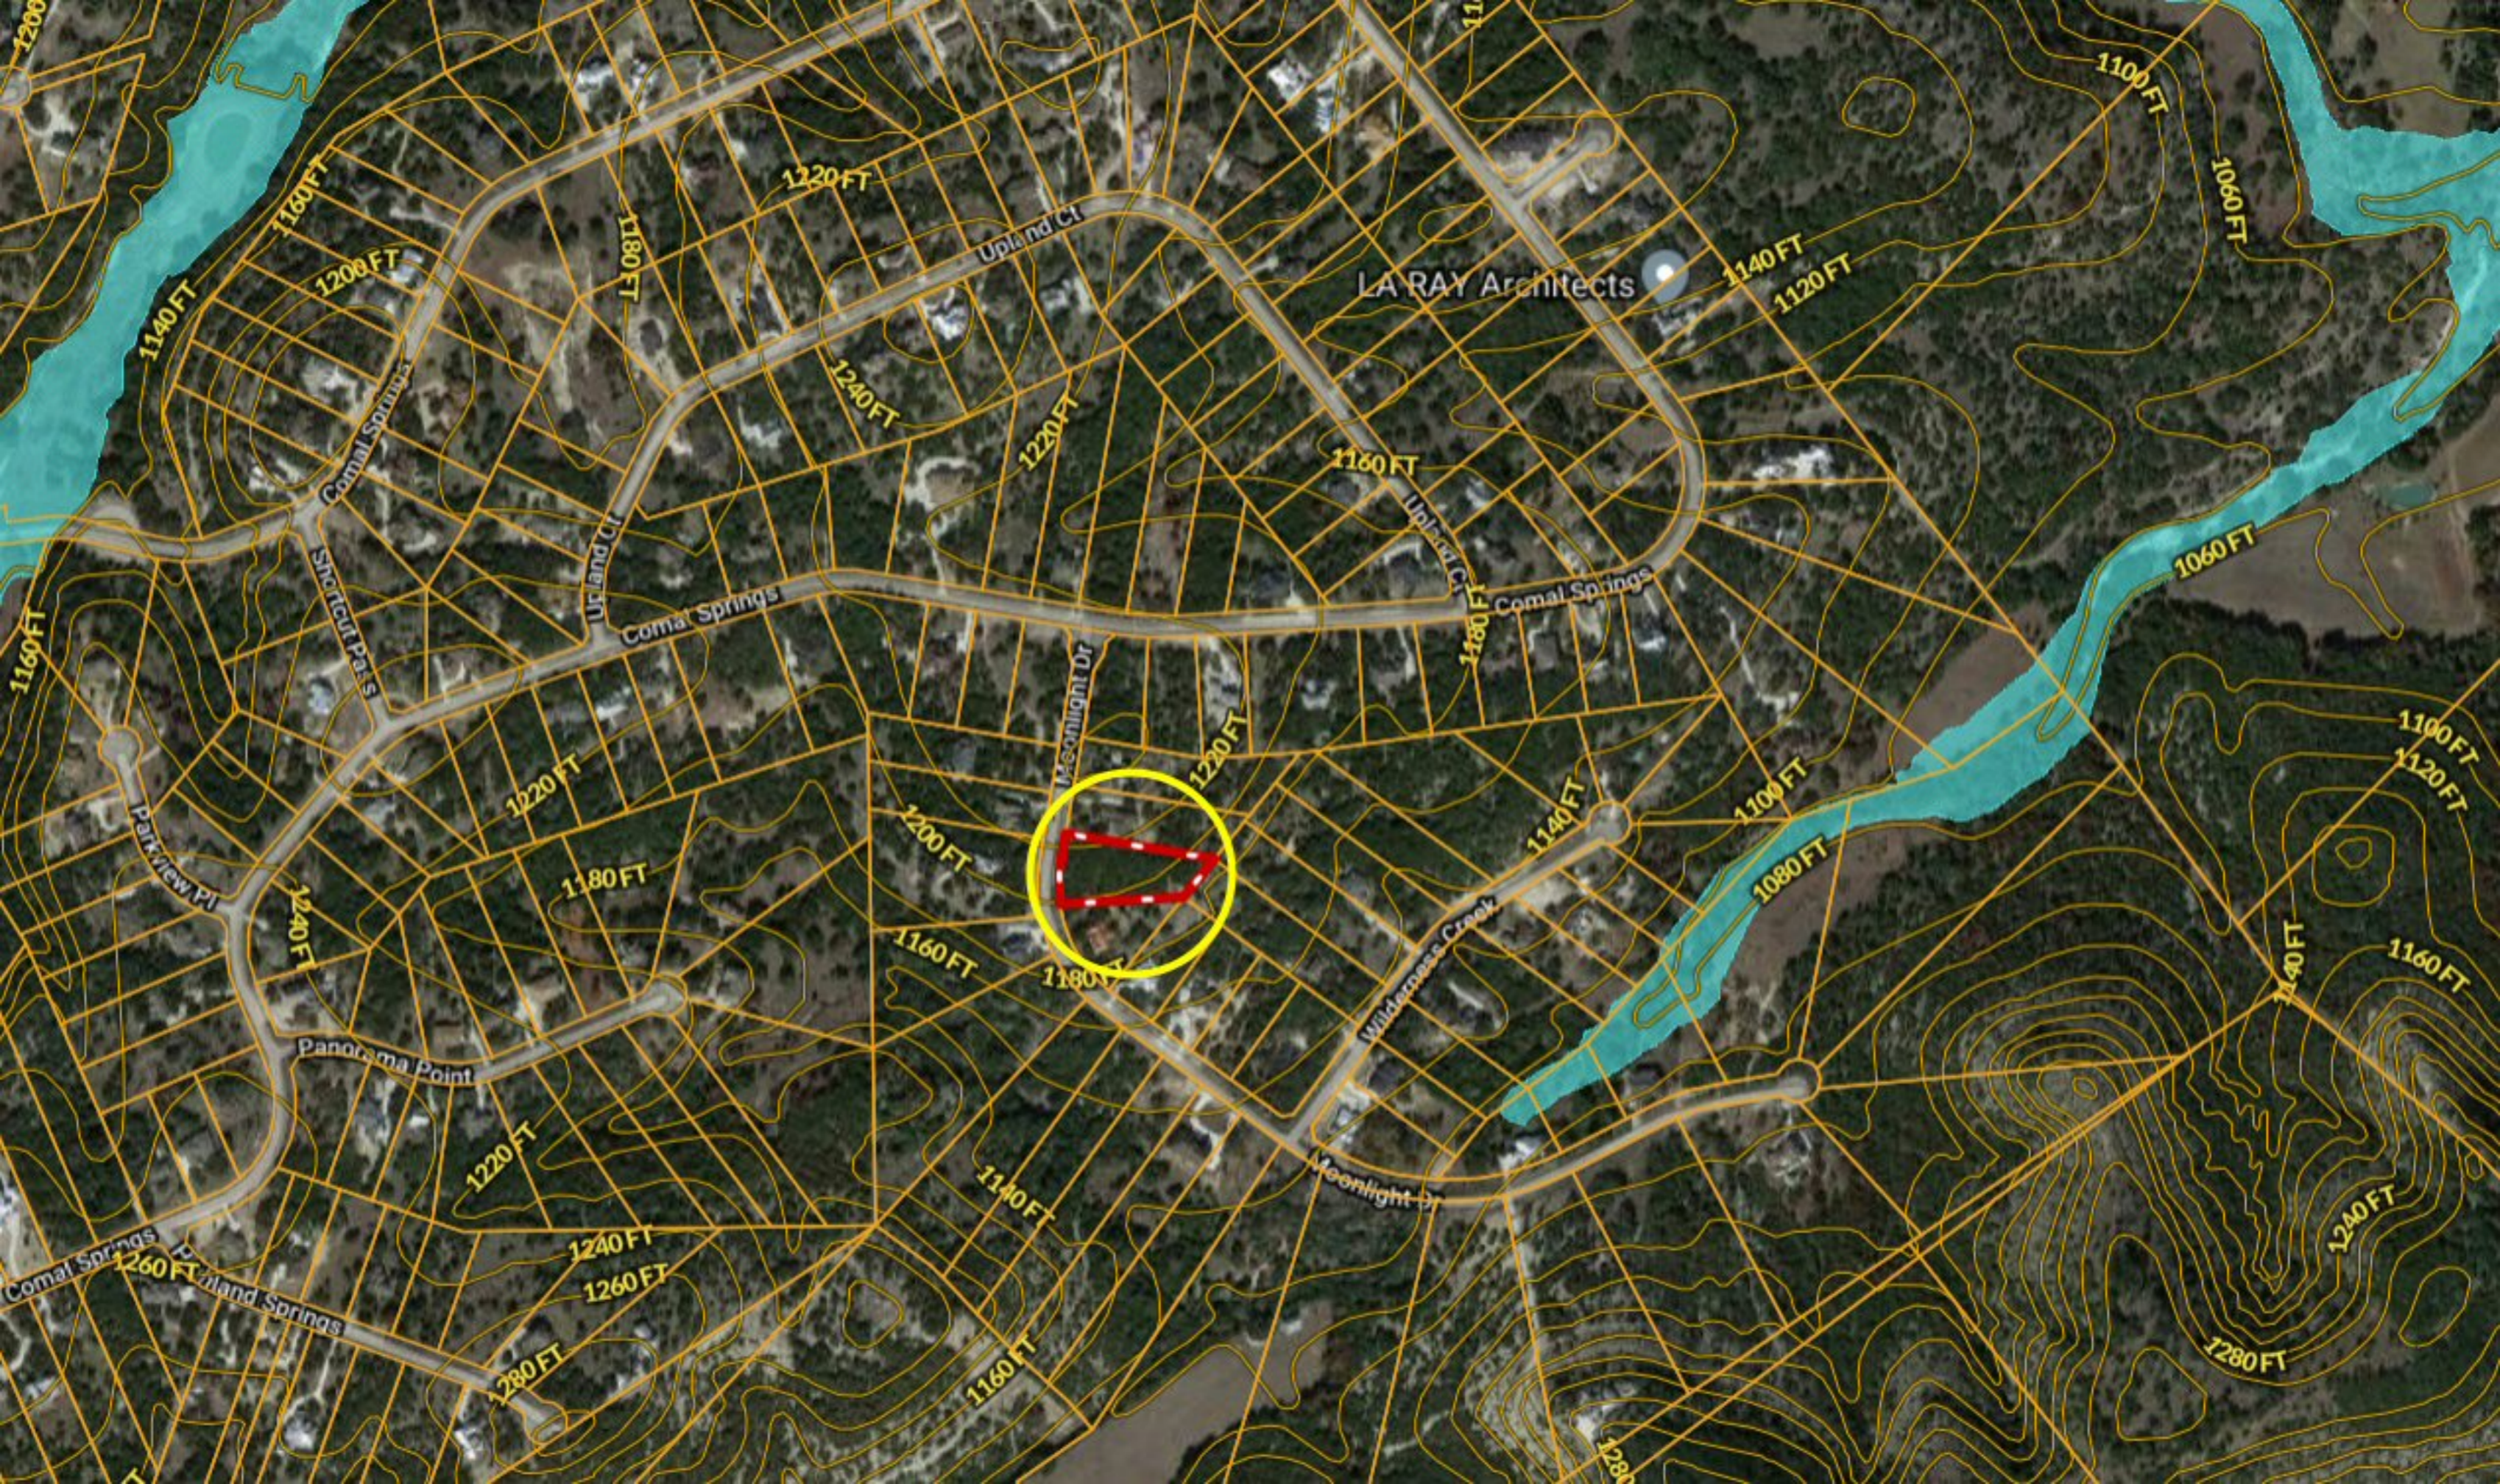

*** 1.33-ac *** 929 Moonlight Dr ~ The Hills at Mountain Springs Ranch

Copyright © and (P) 1988–2010 Microsoft Corporation and/or its suppliers. All rights reserved. <http://www.microsoft.com/mappoint/>
Certain mapping and direction data © 2010 NAVTEQ. All rights reserved. The Data for areas of Canada includes information taken with permission from Canadian authorities, including: © Her Majesty the Queen in Right of Canada, © Queen's Printer for Ontario. NAVTEQ and NAVTEQ ON BOARD are trademarks of NAVTEQ. © 2010 Tele Atlas North America, Inc. All rights reserved. Tele Atlas and Tele Atlas North America are trademarks of Tele Atlas, Inc. © 2010 by Applied Geographic Systems. All rights reserved.

Moonlight Ct

Moonlight Ct

Moonlight Dr

1220 FT

1220 FT

1200 FT

1180 FT

1220 FT

1220 FT

1200 FT

1200 FT

1200 FT

1180 FT

1180 FT

1180 FT

Kayuse Lake

COMAL SPRINGS

UPLAND CT

1020 FT

MOONLIGHT

1200 FT

SPRINT MOUNTAIN

RUSCH CREEK

1280 FT