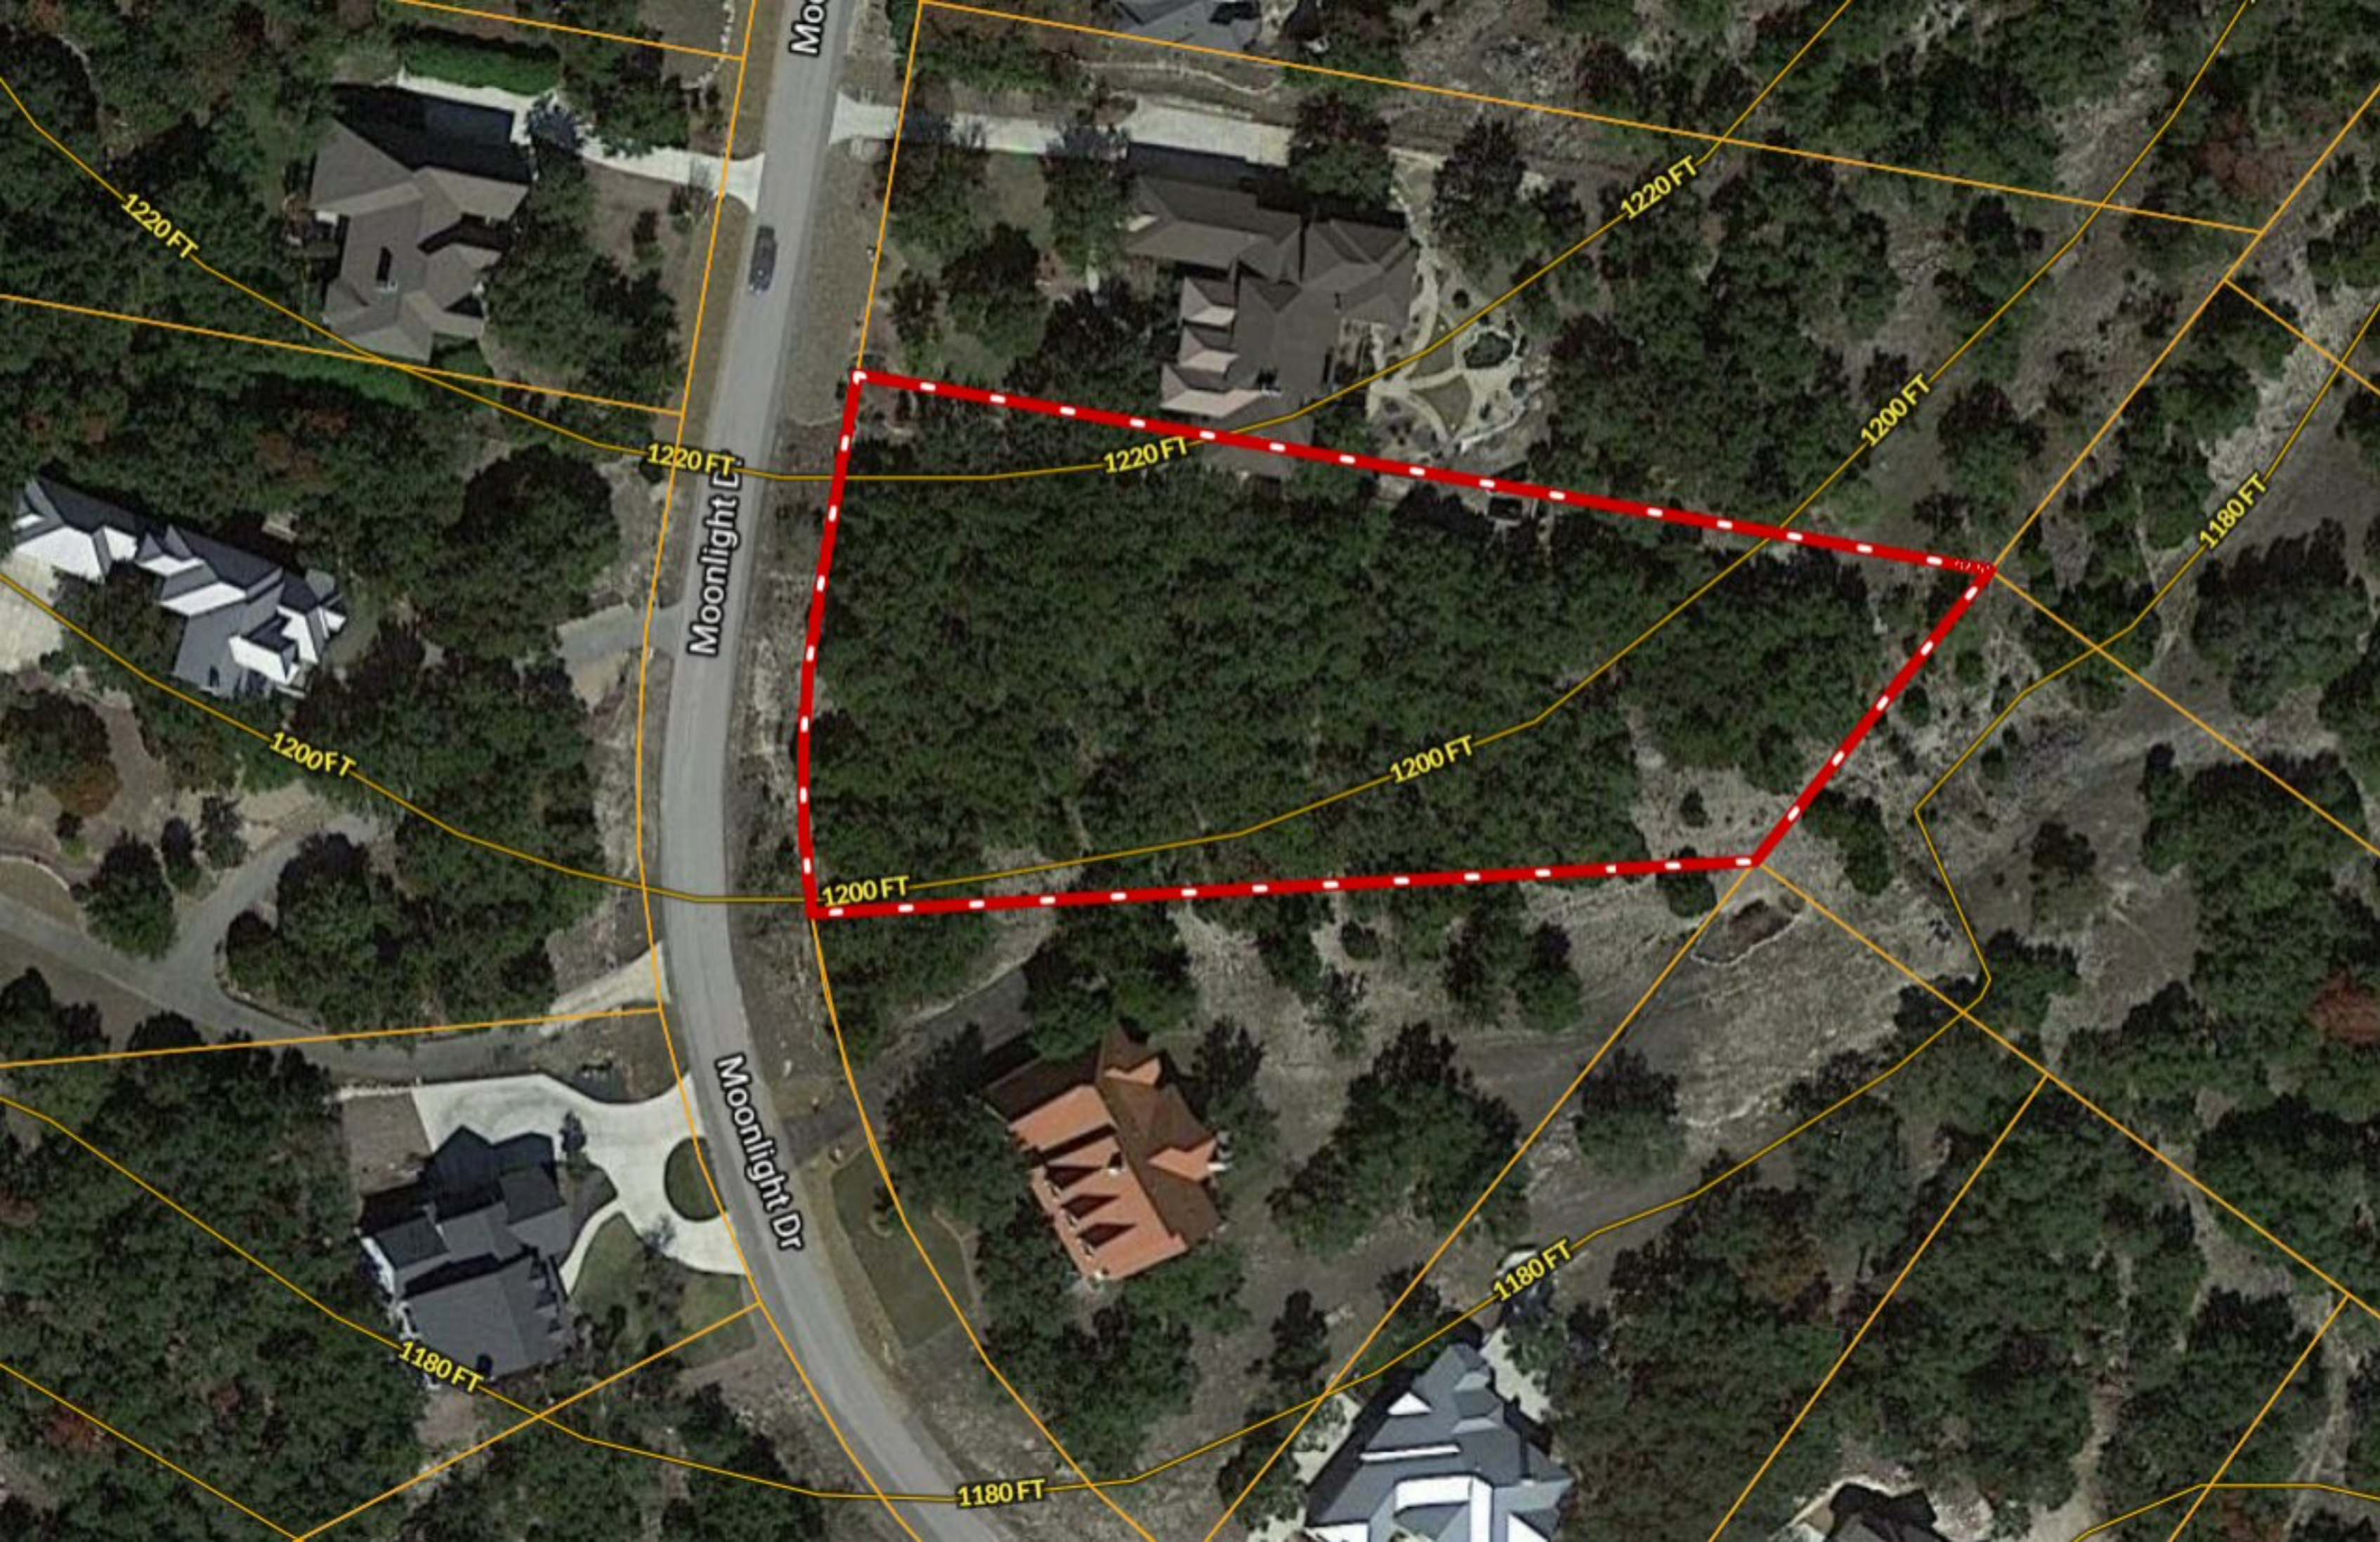

*** 1.33-ac *** 929 Moonlight Dr ~ The Hills at Mountain Springs Ranch

Copyright © and (P) 1988–2010 Microsoft Corporation and/or its suppliers. All rights reserved. <http://www.microsoft.com/mappoint/>
Certain mapping and direction data © 2010 NAVTEQ. All rights reserved. The Data for areas of Canada includes information taken with permission from Canadian authorities, including: © Her Majesty the Queen in Right of Canada, © Queen's Printer for Ontario. NAVTEQ and NAVTEQ ON BOARD are trademarks of NAVTEQ. © 2010 Tele Atlas North America, Inc. All rights reserved. Tele Atlas and Tele Atlas North America are trademarks of Tele Atlas, Inc. © 2010 by Applied Geographic Systems. All rights reserved.

Moonlight Ct

Moonlight Ct

Moonlight Dr

1220 FT

1220 FT

1200 FT

1180 FT

1220 FT

1220 FT

1200 FT

1200 FT

1200 FT

1180 FT

1180 FT

1180 FT

Kayuse Lake

REBECCA CREEK RD

MOUNTAIN SPRINGS

RED CLOUD PEAK

HOLLAND SPRINGS

CRANES MILL RD

1280 FT

FM 3159