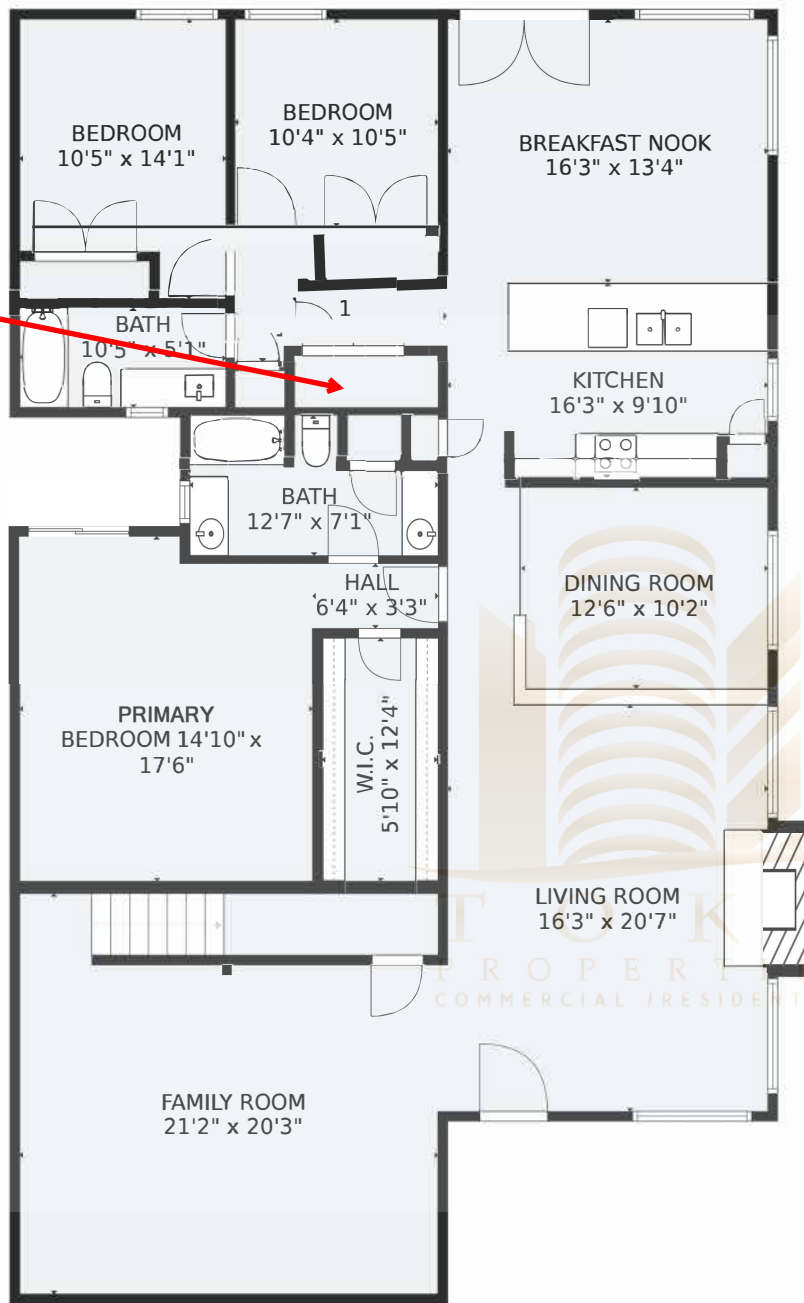

2810 CREST PARK DR
HOUSTON TX 77082

Utility C closet

FLOOR 1

FLOOR 2