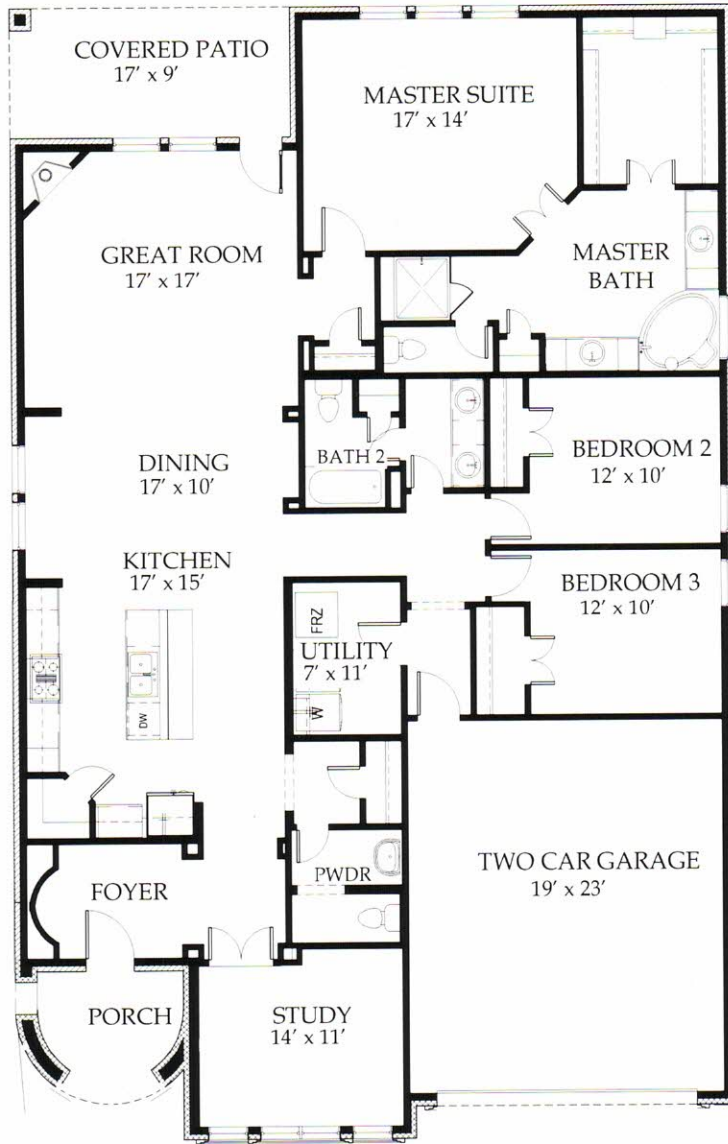

Stratford

3 Bedrooms | 2.5 Baths

2,373 Sq. Ft. Total

FIRST FLOOR

Stonewall Series Plan #4512

LENNAR.COM

Quality homes since 1954

Plans and elevations are artist's renderings and may contain options, which are not standard on all models. Lennar reserves the right to make changes to these floor plans, specifications, dimensions and elevations without prior notice. Stated dimensions and square footage are approximate and should not be used as representation of the home's precise or actual size. Any statement, verbal or written, regarding "under air" or "finished area" or any other description or modifier of the square footage size of any home is a shorthand description of the manner in which the square footage was estimated and should not be construed to indicate certainty. Copyright © 2014 Lennar Corporation. Lennar and the Lennar logo are registered service marks of Lennar Corporation and/or its subsidiaries. 3/14