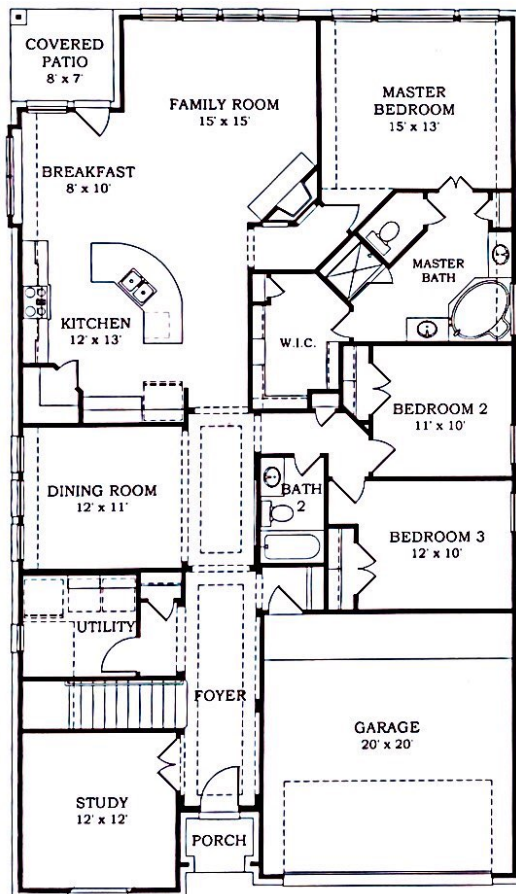

Sweetwater

3 Bedrooms | 3 Baths

2,701 Sq. Ft. Total

LAKESIDE COLLECTION
PLAN #4383

LENNAR.COM

Quality homes since 1954

Plans and elevations are artist's renderings and may contain options, which are not standard on all models. Lennar reserves the right to make changes to these floor plans, specifications, dimensions and elevations without prior notice. Stated dimensions and square footage are approximate and should not be used as representation of the home's precise or actual size. Any statement, verbal or written, regarding "under air" or "finished area" or any other description or modifier of the square footage size of any home is a shorthand description of the manner in which the square footage was estimated and should not be construed to indicate certainty. Copyright © 2014 Lennar Corporation. Lennar and the Lennar logo are registered service marks of Lennar Corporation and/or its subsidiaries. 5/14