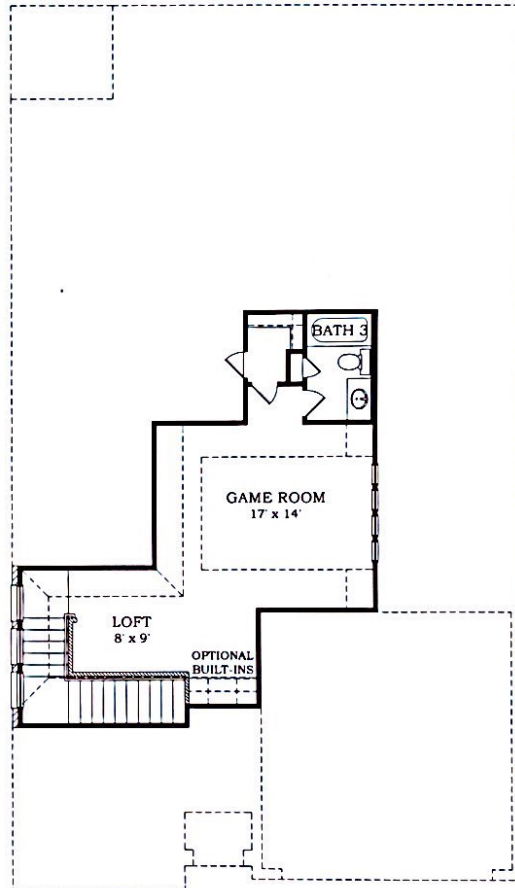

Sweetwater

3 Bedrooms | 3 Baths

2,701 Sq. Ft. Total

LAKESIDE COLLECTION
PLAN #4383

LENNAR.COM

Quality homes since 1954

Plans and elevations are artist's renderings and may contain options, which are not standard on all models. Lennar reserves the right to make changes to these floor plans, specifications, dimensions and elevations without prior notice. Stated dimensions and square footage are approximate and should not be used as representation of the home's precise or actual size. Any statement, verbal or written, regarding "under air" or "finished area" or any other description or modifier of the square footage size of any home is a shorthand description of the manner in which the square footage was estimated and should not be construed to indicate certainty. Copyright © 2014 Lennar Corporation. Lennar and the Lennar logo are registered service marks of Lennar Corporation and/or its subsidiaries. 5/14