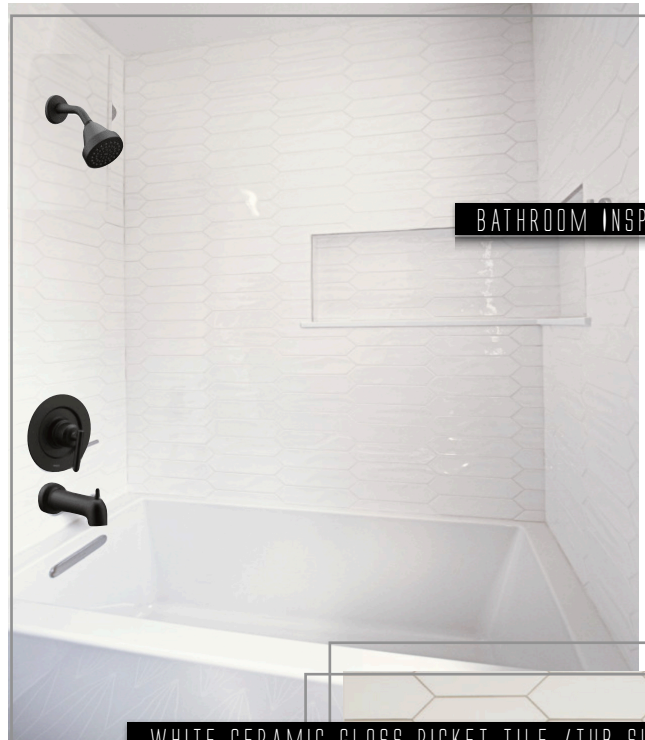

JACUZZI DESIGNER MATTE BLACK FAUCETS

VINTAGE BRASS SCONCES

KESMA PERLA SHOWER & TUB TILE SURROUND

59' DEEP SOAKING TUB

KINGSTON BRASS MATTE BLACK TUB FAUCET

JETT IRON CERAMIC 6X96

RAINSHOWER & HANDHELD SYSTEM

NATURE ALOR BLACK PEBBLE MOSAIC SHOWER FLOOR

Buck Street SECONDARY BATHROOMS

SW 7647
Crushed Ice

BRASS & MATTE BLACK VINTAGE FIXTURES

BRASS FRAMED MIRRORS

SW 7005
Pure White

BLACK MATTE DOOR KNOBS

MODERN 5 PANEL MASONITE INTERIOR DOORS

MATTE BLACK MODERN HARDWARE & FIXTURES

ARCTIC WHITE QUARTZ COUNTERTOPS

BATHROOM INSPIRATION

SLEEK SHAKER VANITY IN ANTIQUED GREY

WHITE CERAMIC GLOSS PICKET TILE / TUB SURROUND

JETT IRON CERAMIC TILE FLOORING 6X36