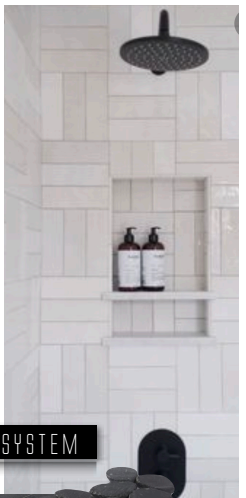

WIDE PLANK WOOD FLOORS/ DETAILS TR

Buck Street

PRIMARY BATHROOM SUITE

SW 7005
Pure White

SW 7647
Crushed Ice

SLEEK CABINETRY IN ANTIQUED ASH BLACK

GOLDEN CALCUTTA QUARTZ COUNTERS

BRASS KNOBS FOR CABINETRY

JACUZZI DESIGNER MATTE BLACK FAUCETS

VINTAGE BRASS SCONCES

KESMA PERLA SHOWER & TUB TILE SURROUND

59' DEEP SOAKING TUB

KINGSTON BRASS MATTE BLACK TUB FAUCET

JETT IRON CERAMIC 6X96

RAINSHOWER & HANDHELD SYSTEM

NATURE ALOR BLACK PEBBLE MOSAIC SHOWER FLOOR

Buck Street SECONDARY BATHROOMS

SW 7647
Crushed Ice

BRASS & MATTE BLACK VINTAGE FIXTURES

BRASS FRAMED MIRRORS

SW 7005
Pure White

BLACK MATTE DOOR KNOBS

MODERN 5 PANEL MASONITE INTERIOR DOORS

MATTE BLACK MODERN HARDWARE & FIXTURES

ARCTIC WHITE QUARTZ COUNTERTOPS

BATHROOM INSPIRATION

SLEEK SHAKER VANITY IN ANTIQUED GREY

WHITE CERAMIC GLOSS PICKET TILE / TUB SURROUND

JETT IRON CERAMIC TILE FLOORING 6X36