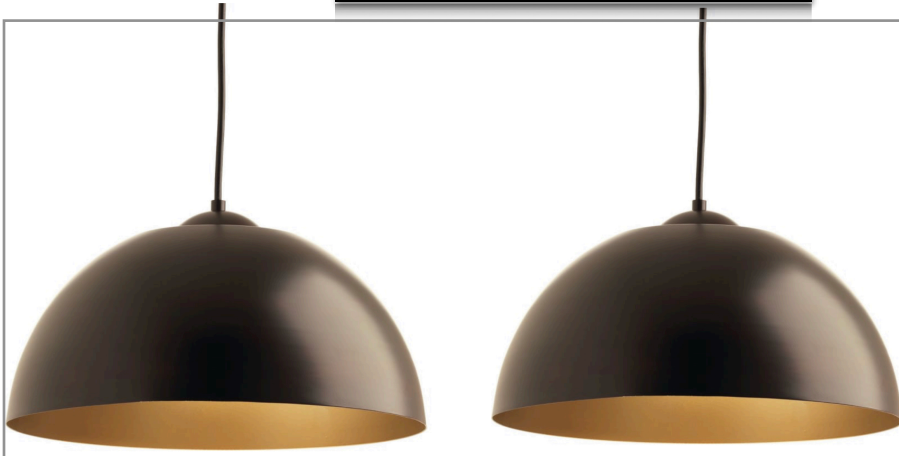

Buck Street
KITCHEN SELECTIONS

17' OVERSIZED MATTE BLACK ISLAND PENDANTS

SLEEK SHAKER 48IN UPPER CABINETS IN

MATTE BLACK HARDWARE

LOWER CABINETS IN ANTIQUE DOVE GREY

8FT LONG 3' GOLDEN CALCUTTA QUARTZ WATERFALL ISLAND

VIGO BRANT MATTE GOLD PULL DOWN FAUCET

BLACK MATTE DOOR KNOBS

SW 7005
Pure White

SW 7647
Crushed Ice

MODERN 5 PANEL MASONITE INTERIOR DOORS

BEDROSIAN CHLOE BACKSPLASH 2.5X8 OPAL GREY

ARTIKA CLYDE CHANDELIER/ DINING ROOM

WIDE PLANK WOOD FLOORS/ DETAILS TR

Buck Street

PRIMARY BATHROOM SUITE

SW 7005
Pure White

SW 7647
Crushed Ice

SLEEK CABINETRY IN ANTIQUED ASH BLACK

GOLDEN CALCUTTA QUARTZ COUNTERS

BRASS KNOBS FOR CABINETRY

JACUZZI DESIGNER MATTE BLACK FAUCETS

VINTAGE BRASS SCONCES

KESMA PERLA SHOWER & TUB TILE SURROUND

59' DEEP SOAKING TUB

KINGSTON BRASS MATTE BLACK TUB FAUCET

JETT IRON CERAMIC 6X96

RAINSHOWER & HANDHELD SYSTEM