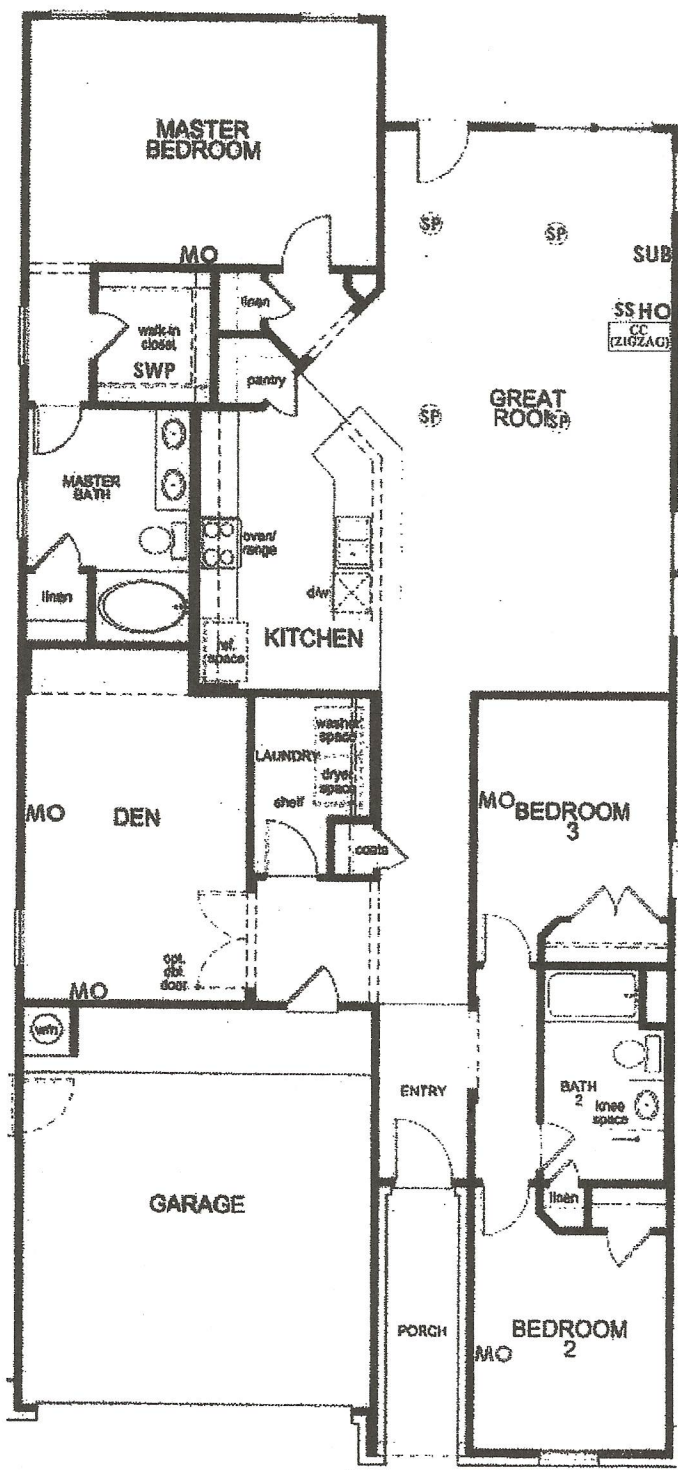

Sod – full yard

Kitchen cabinets – 42" (to ceiling)

Kitchen counter tops – Silestone

Fixtures – Classic Series Spigots

Dryer – gas stub in

Master with Kohler Garden tub – 60" x 42"

Master Shower enclosure - glass

Faucets – brushed nickel

Cable / Internet wiring – 5 rooms & Central wiring hubs

Security package – All outside doors and windows

Double doors entry to den/ office

House wired for ceiling fans - all rooms

Garage door openers – 2 transmitters

Microwave/ Hood combination (2.0 cu ft)

Gas range 5 burners

Luxury Vinyl Plank flooring full house; Tile for Bathrooms and Laundry

Levolor® cellular shades, cordless, with both top & bottom positioning

2642 Amber Thicket Court - Wunderlich

Floor Plan 1889

Floor 1 of 1

LEVEL 2 Security

APPROVED
 INITIAL: *RAM*
 DATE: 3-24-17

* All markings are PREWIRED ONLY. FINISHED OUT/INSTALLED EQUIPMENT locations will be marked with inverted markings. EXAMPLES: