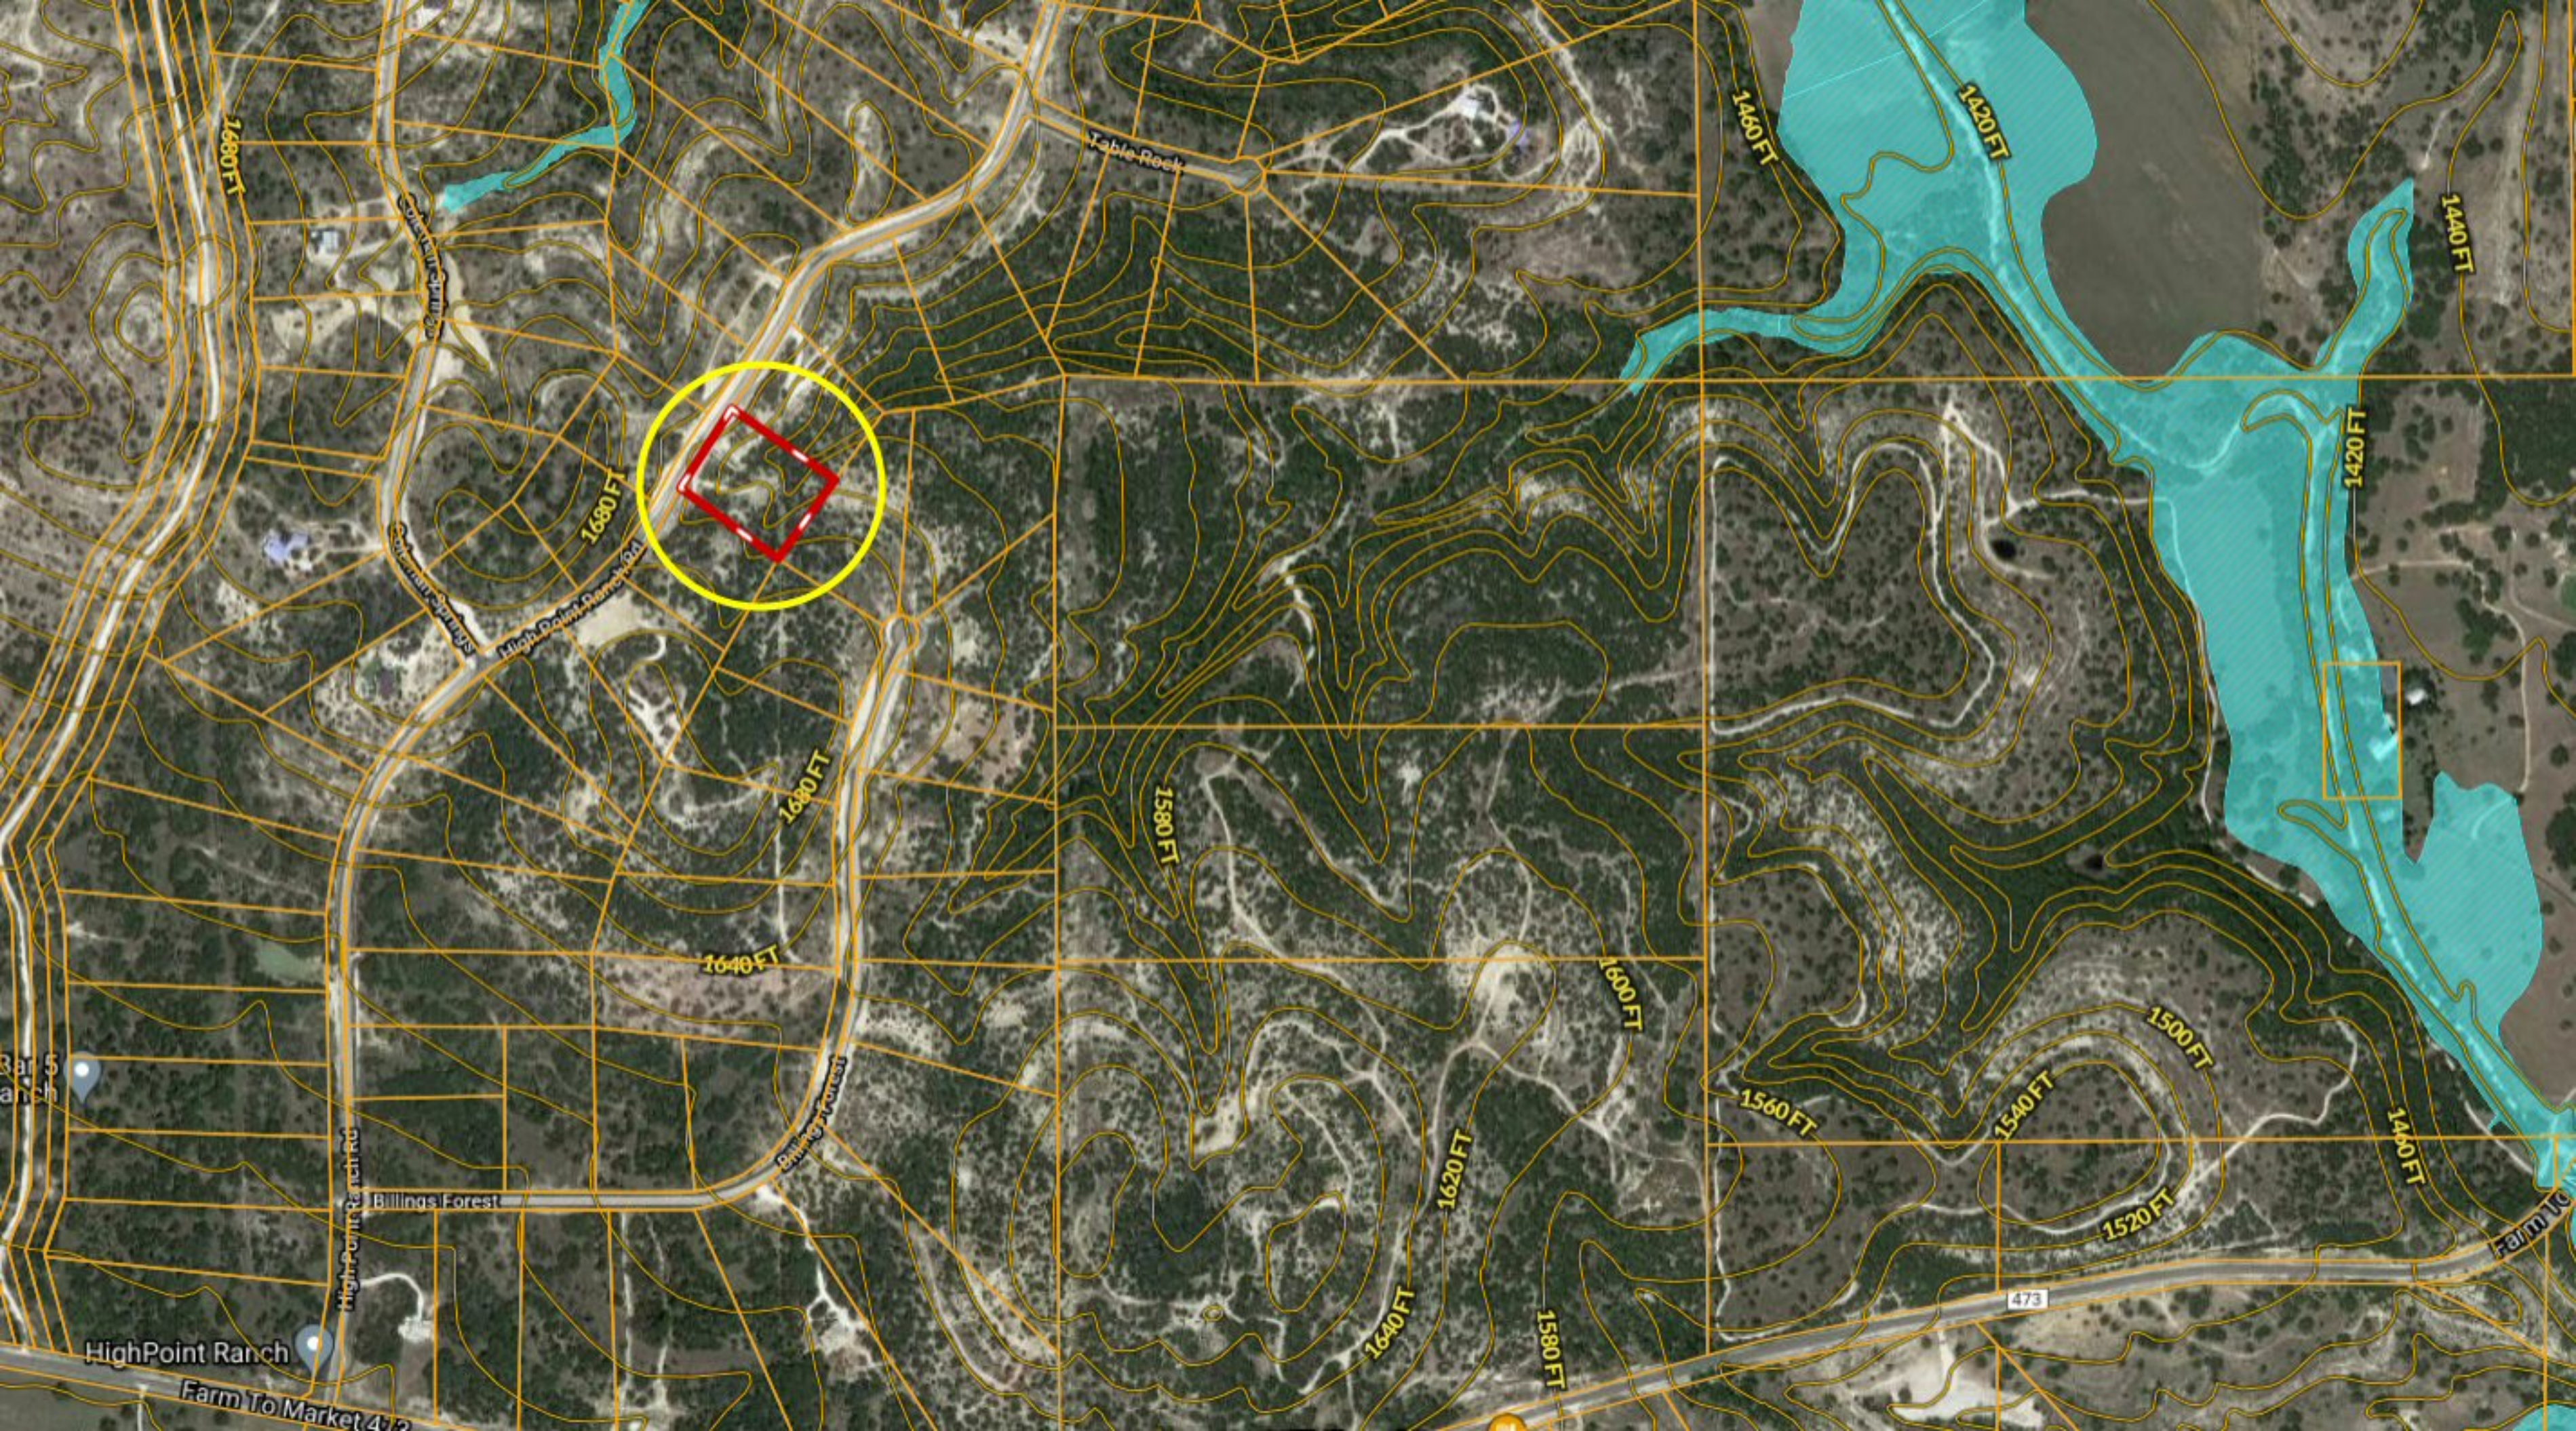

\*\*\* 3.2 ACRES \*\*\* 77 High Point Ranch Rd ~ Boerne TX

0 mi 20 40 60

Copyright © and (P) 1988–2010 Microsoft Corporation and/or its suppliers. All rights reserved. <http://www.microsoft.com/mappoint/>  
Certain mapping and direction data © 2010 NAVTEQ. All rights reserved. The Data for areas of Canada includes information taken with permission from Canadian authorities, including: © Her Majesty the Queen in Right of Canada, © Queen's Printer for Ontario. NAVTEQ and NAVTEQ ON BOARD are trademarks of NAVTEQ. © 2010 Tele Atlas North America, Inc. All rights reserved. Tele Atlas and Tele Atlas North America are trademarks of Tele Atlas, Inc. © 2010 by Applied Geographic Systems. All rights reserved.

High Point Ranch Rd

High Point Ranch Rd

1700 FT

1680 FT

1670 FT

1640 FT

1600 FT

1560

1600 FT

1580 FT

1600 FT

1620 FT

1620 FT

1640 FT

1600 FT