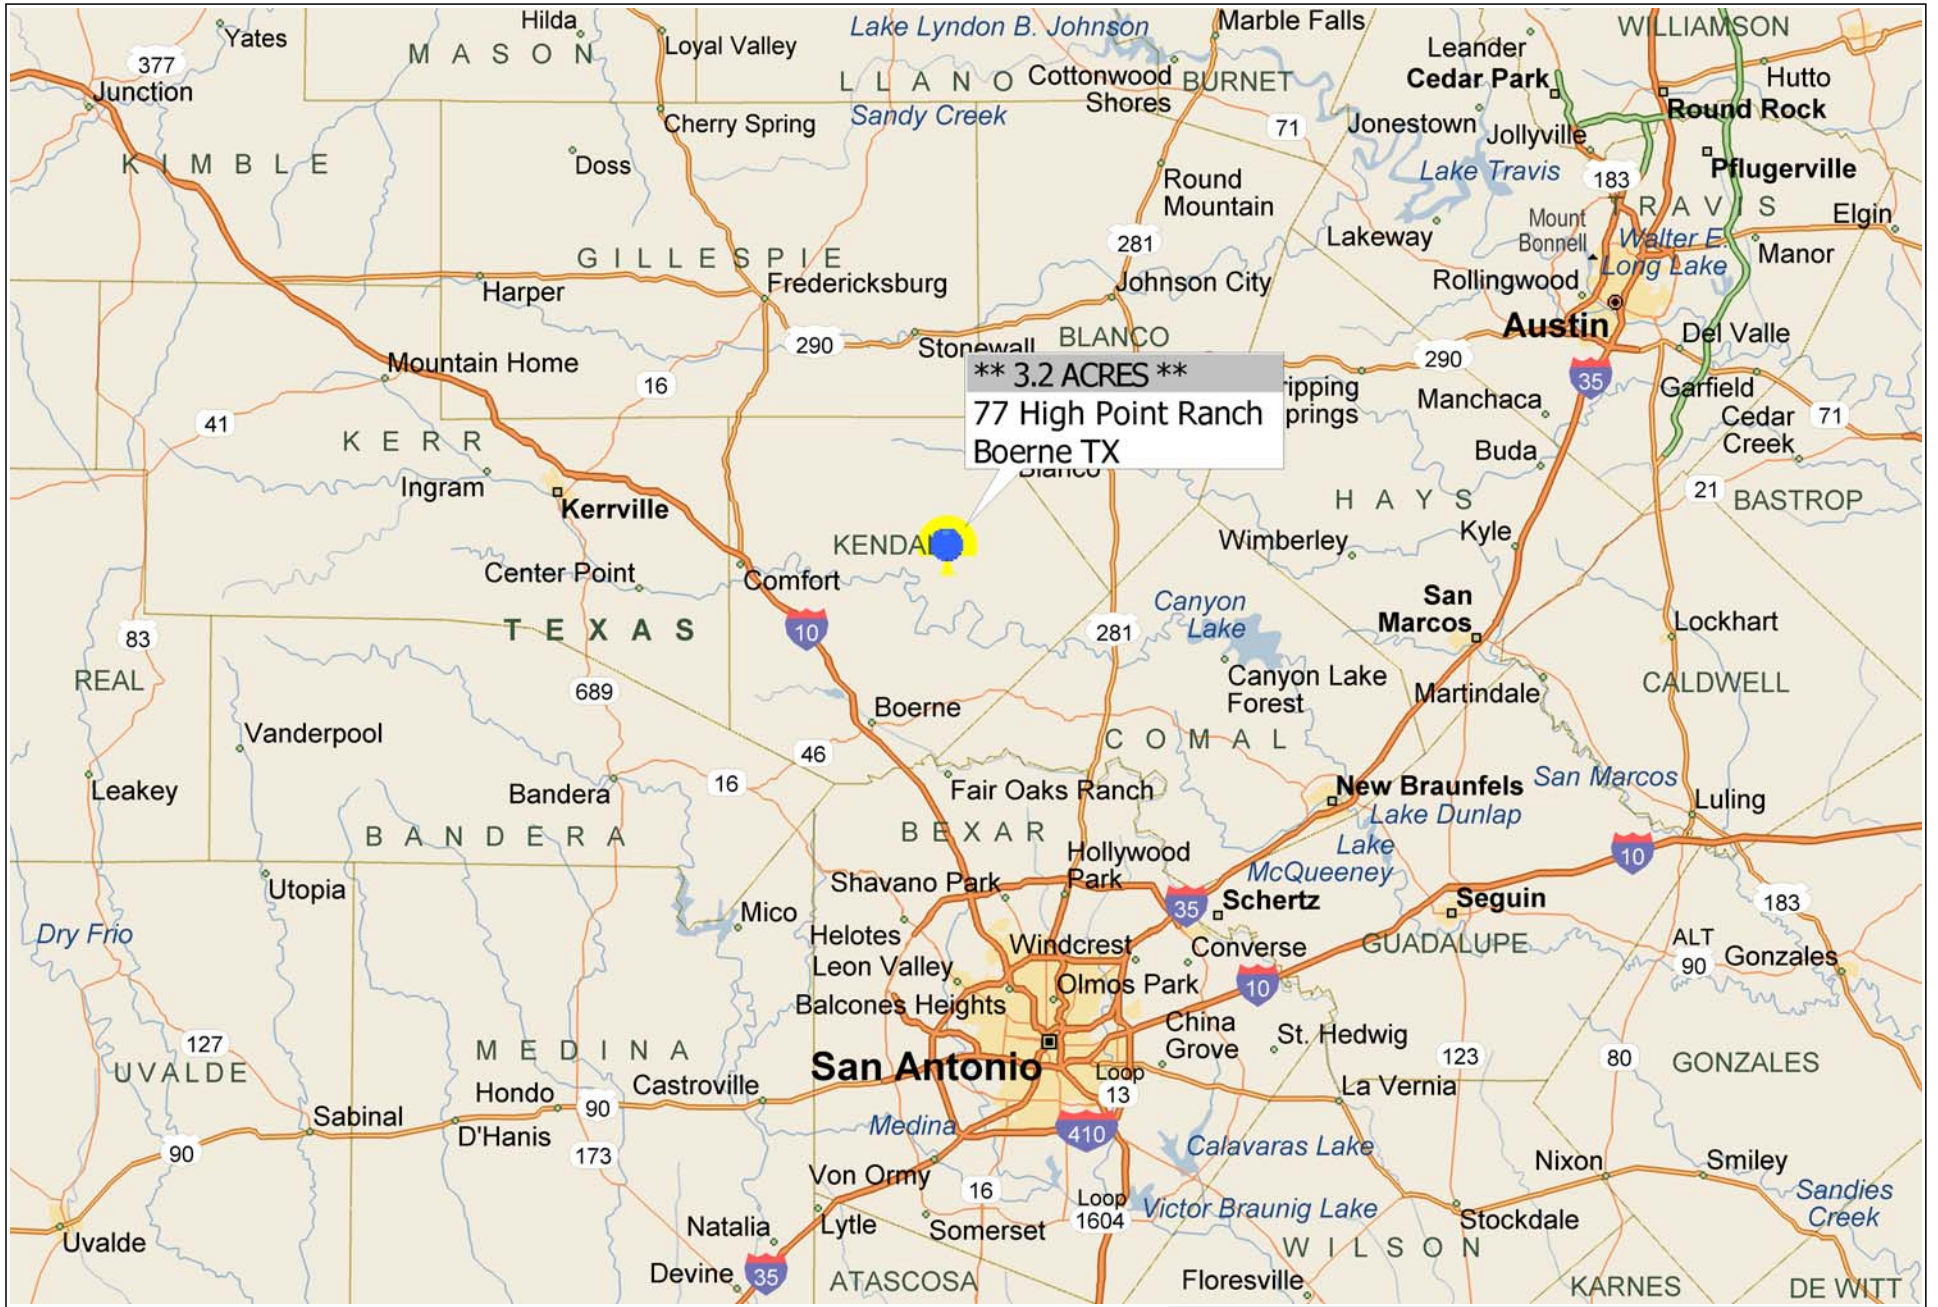

\*\*\* 3.2 ACRES \*\*\* 77 High Point Ranch Rd ~ Boerne TX

0 mi 20 40 60

Copyright © and (P) 1988–2010 Microsoft Corporation and/or its suppliers. All rights reserved. <http://www.microsoft.com/mappoint/>  
Certain mapping and direction data © 2010 NAVTEQ. All rights reserved. The Data for areas of Canada includes information taken with permission from Canadian authorities, including: © Her Majesty the Queen in Right of Canada, © Queen's Printer for Ontario. NAVTEQ and NAVTEQ ON BOARD are trademarks of NAVTEQ. © 2010 Tele Atlas North America, Inc. All rights reserved. Tele Atlas and Tele Atlas North America are trademarks of Tele Atlas, Inc. © 2010 by Applied Geographic Systems. All rights reserved.

High Point Ranch Rd

High Point Ranch Rd

1700 FT

1680 FT

1670 FT

1640 FT

1600 FT

1560