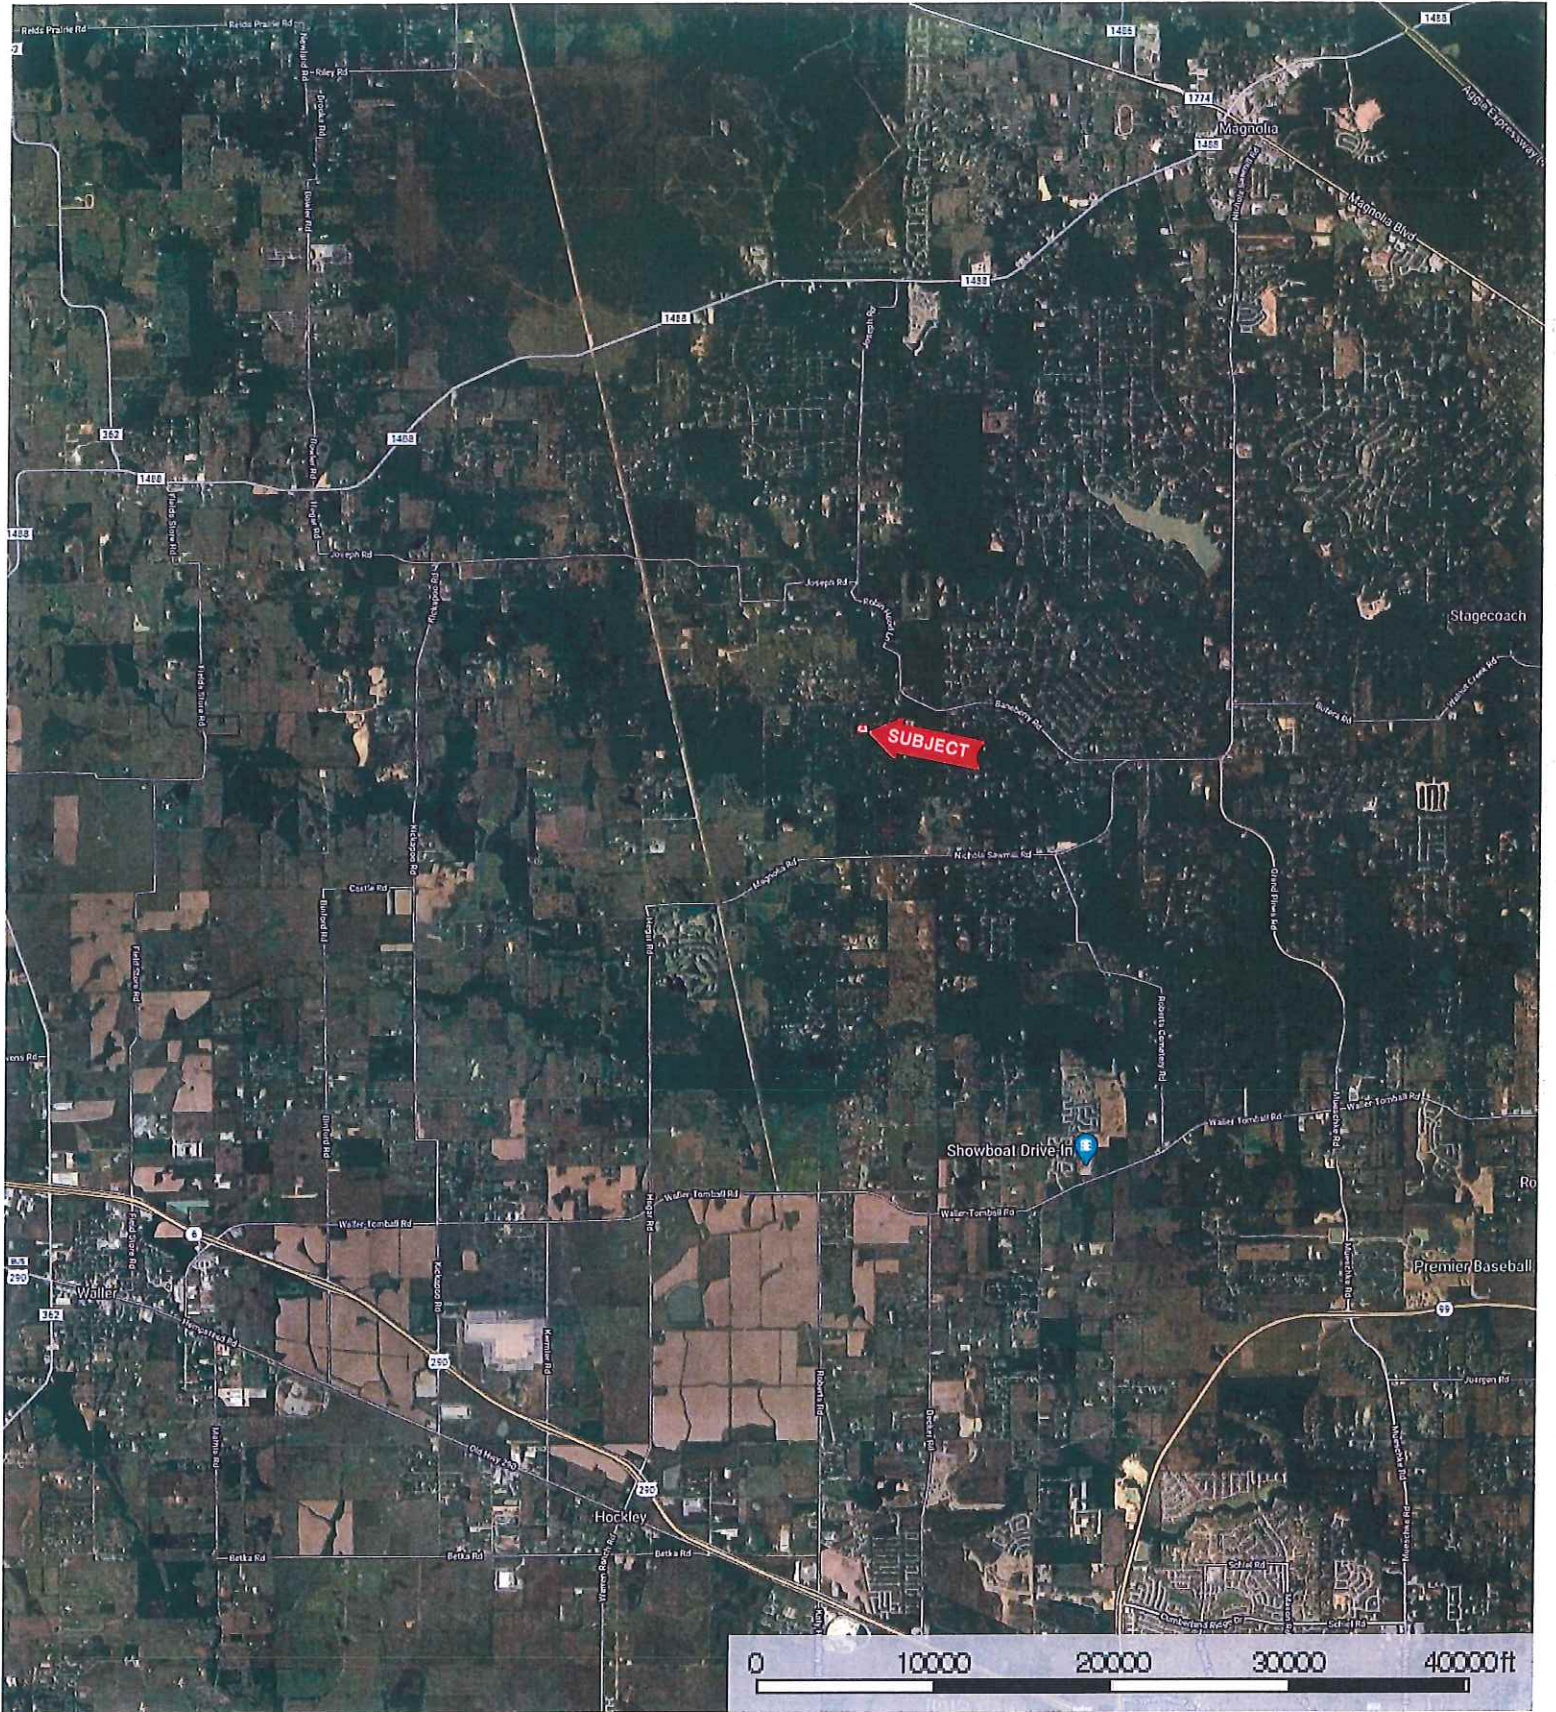

24659 Pine Creek Rd.
Waller County, Texas, AC +/-

Boundary

24659 Pine Creek Rd.
Waller County, Texas, AC +/-

 Boundary

null
Texas, AC +/-

- Boundary
- 100 Year Floodplain
- 500 Year Floodplain
- Floodway
- Special
- Unmapped/Not Included