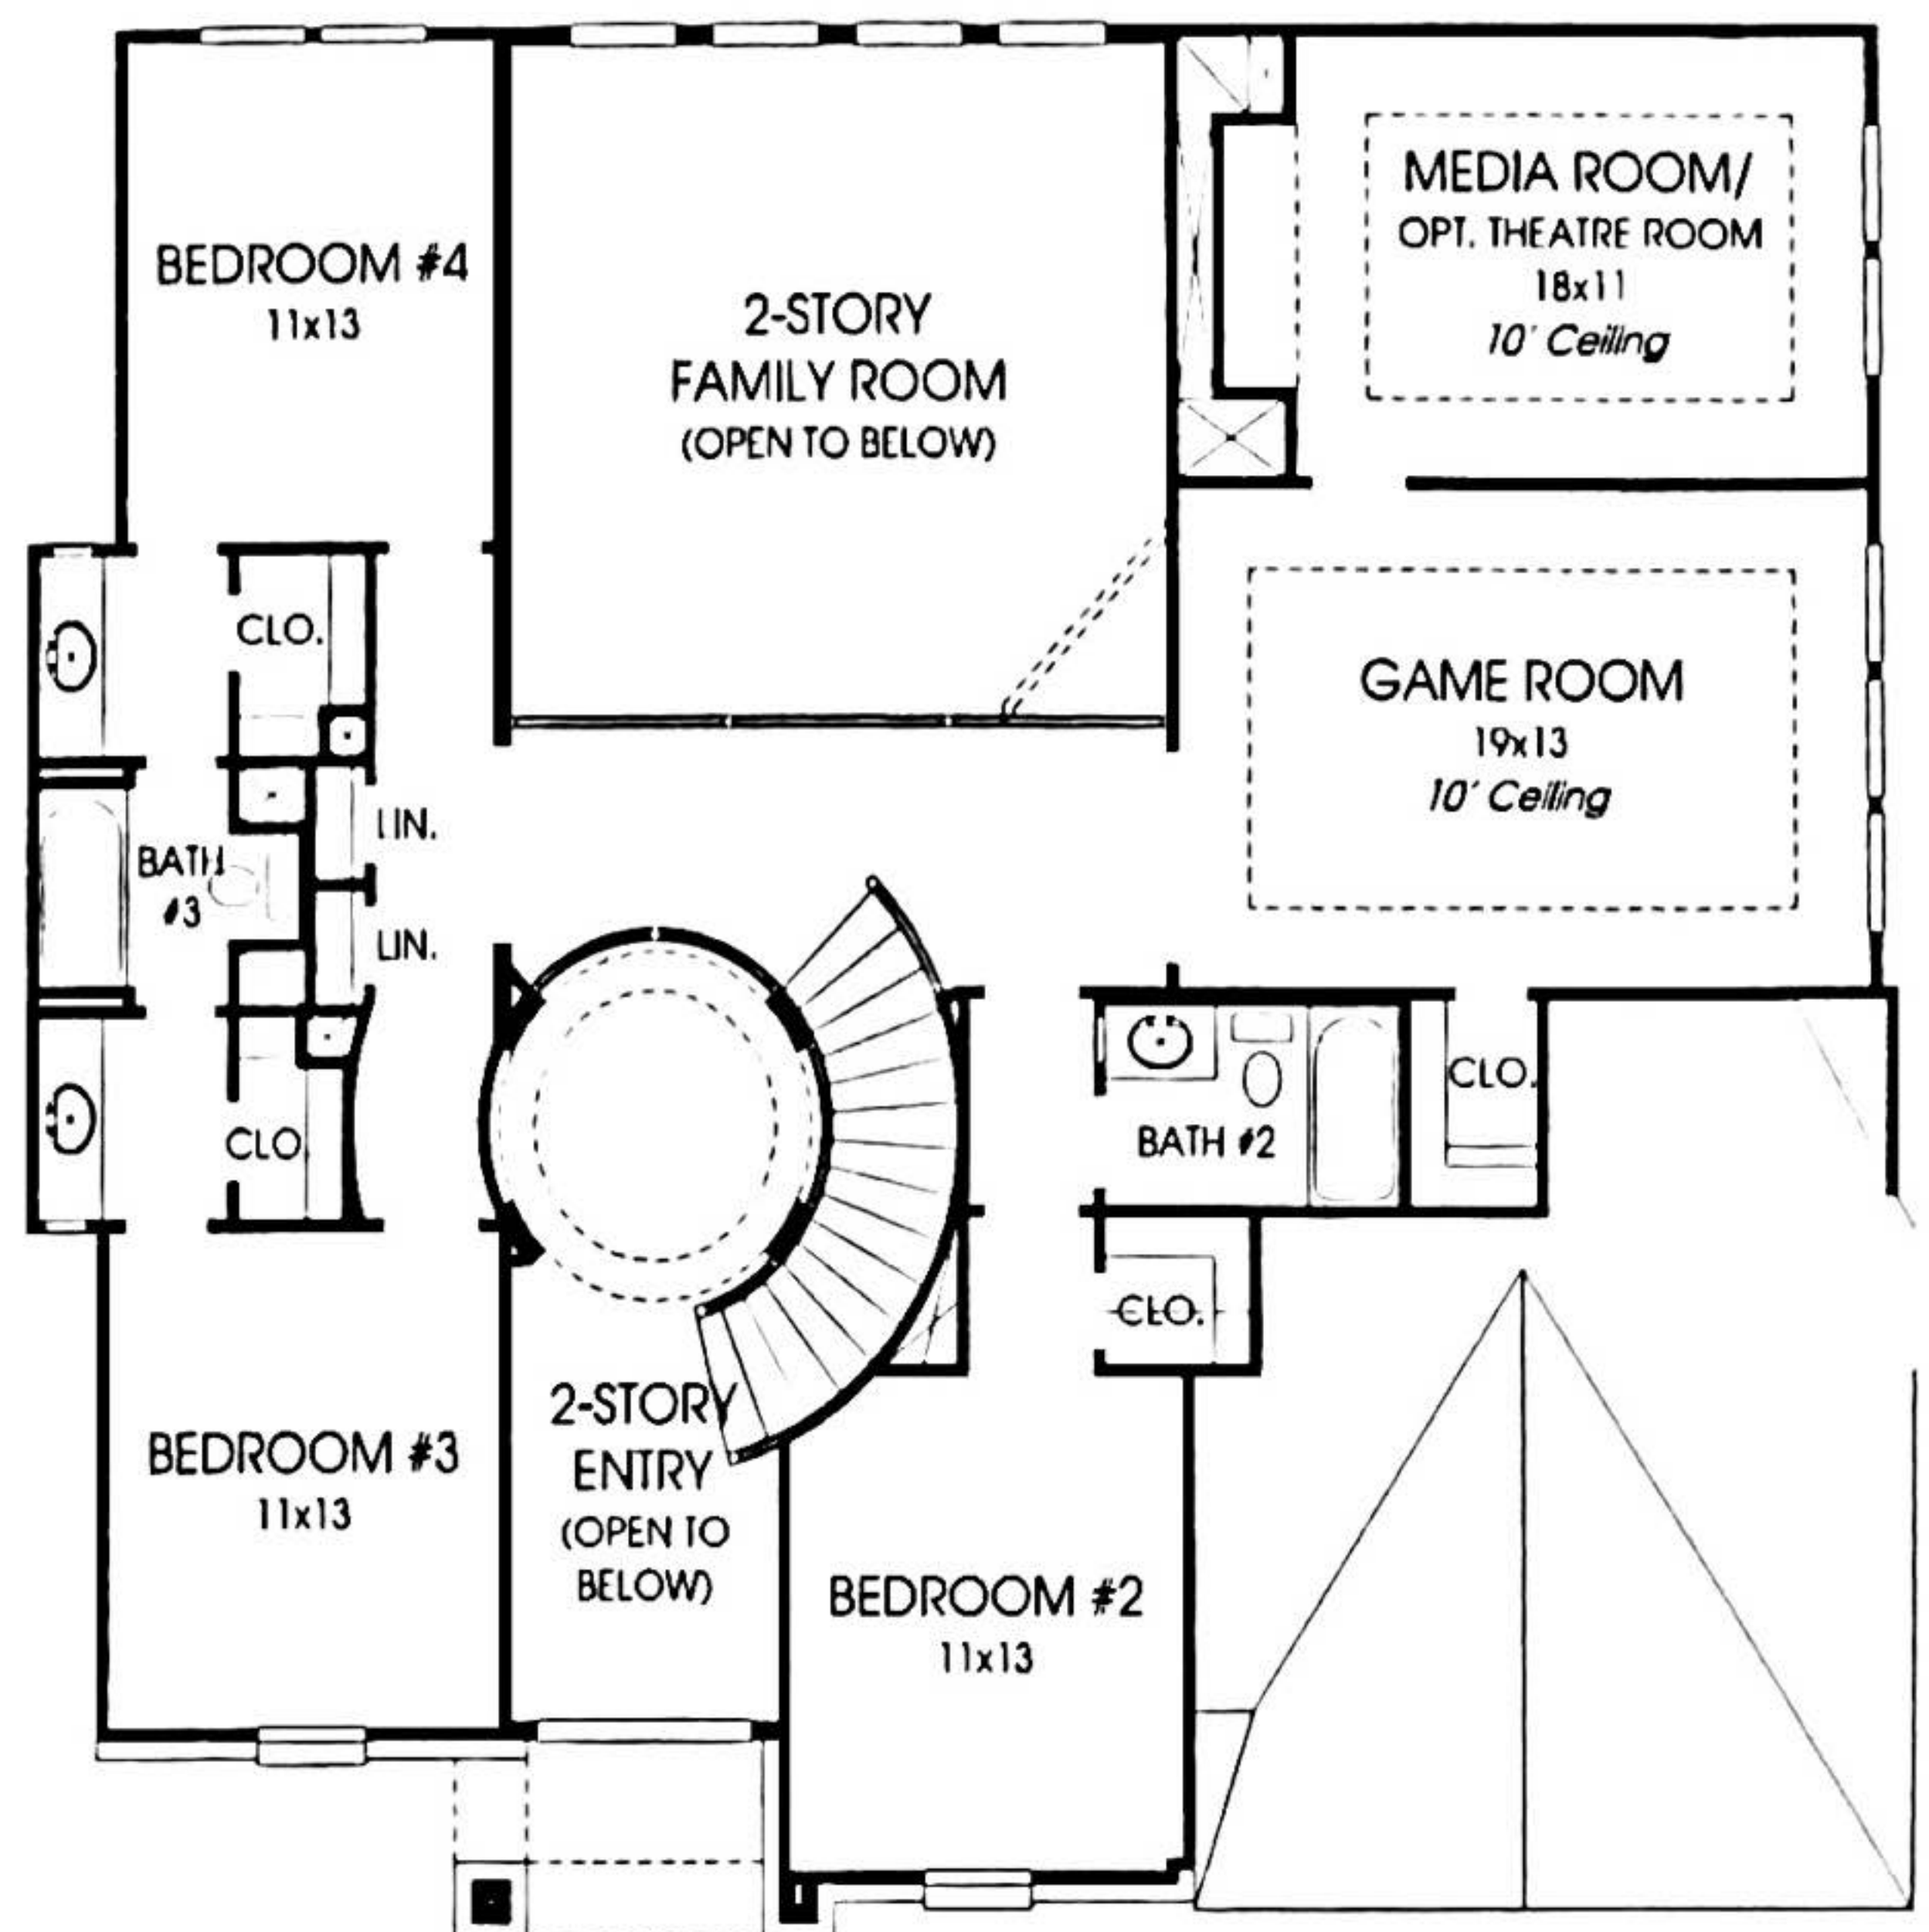

# DESIGNS

## Design 3398W

This home contains approximately 3,398 square feet.\*

\*See Page 3 for Details and Disclaimers.  
© Perry Homes, LLC 2014

06.27.2014  
(60' CL)