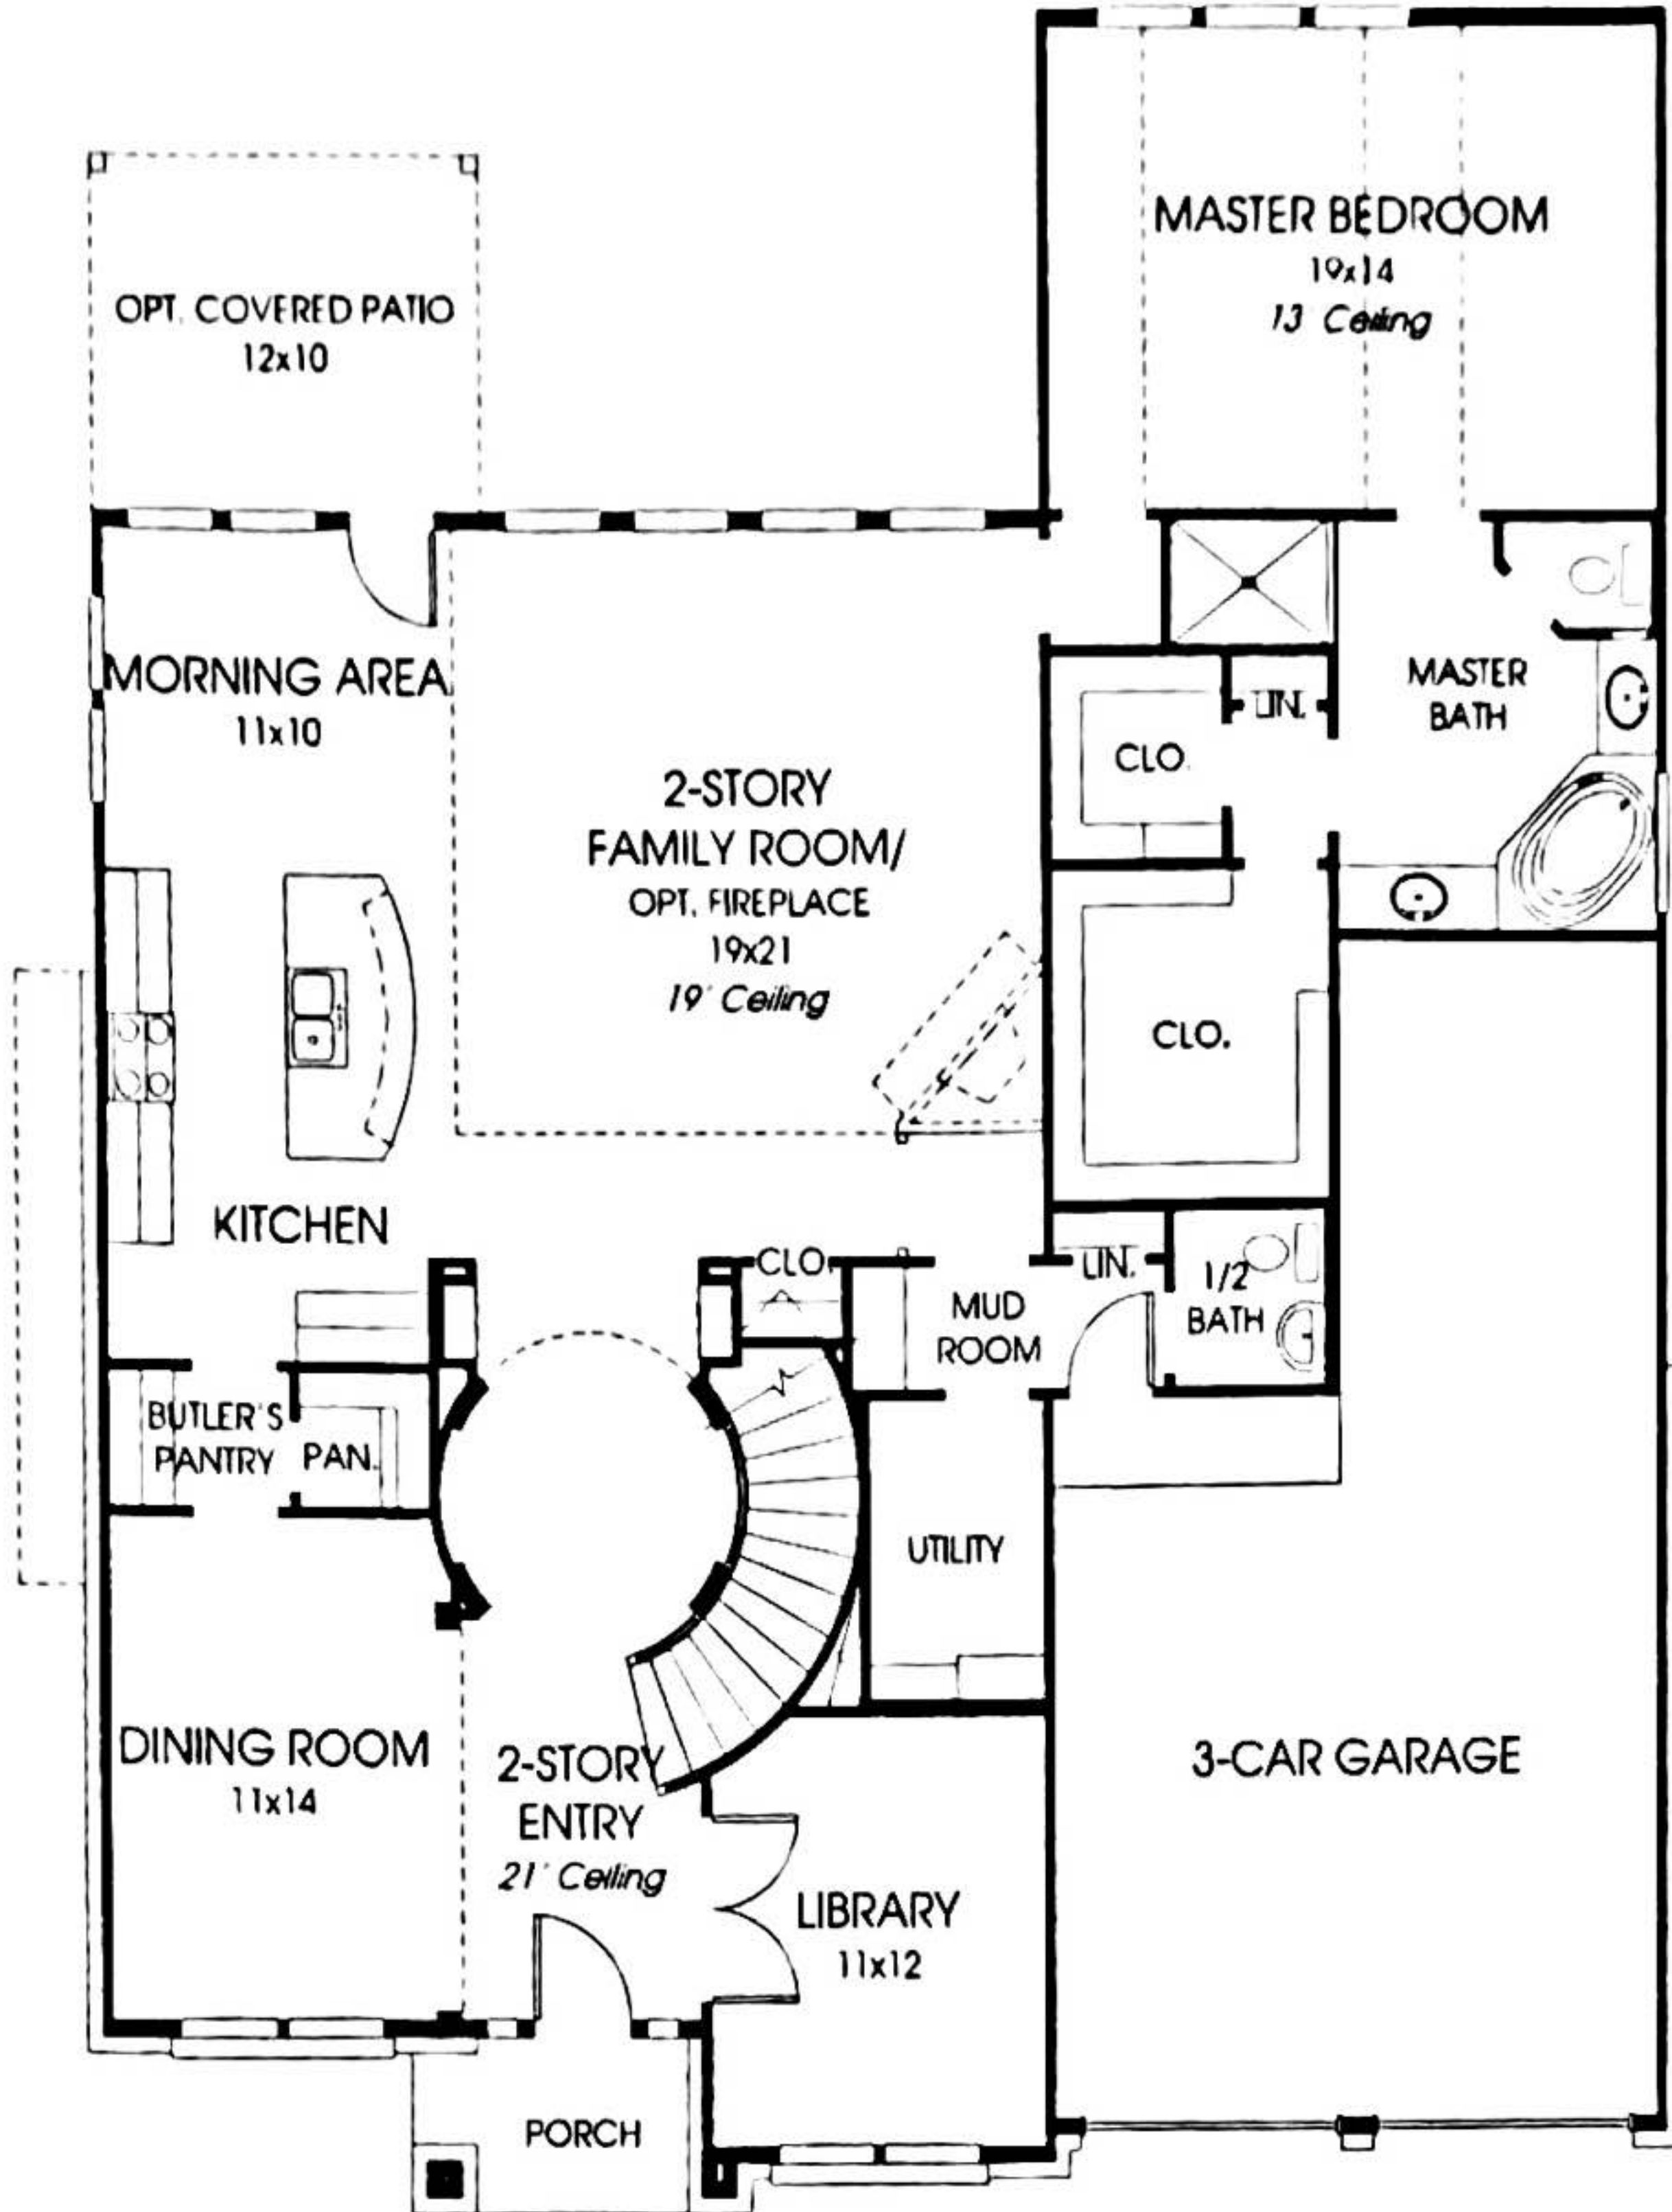

# DESIGNS

## Design 3398W

This home contains approximately 3,398 square feet.\*

\*See Page 3 for Details and Disclaimers.  
© Perry Homes, LLC 2014

06.27.2014  
(60' CL)