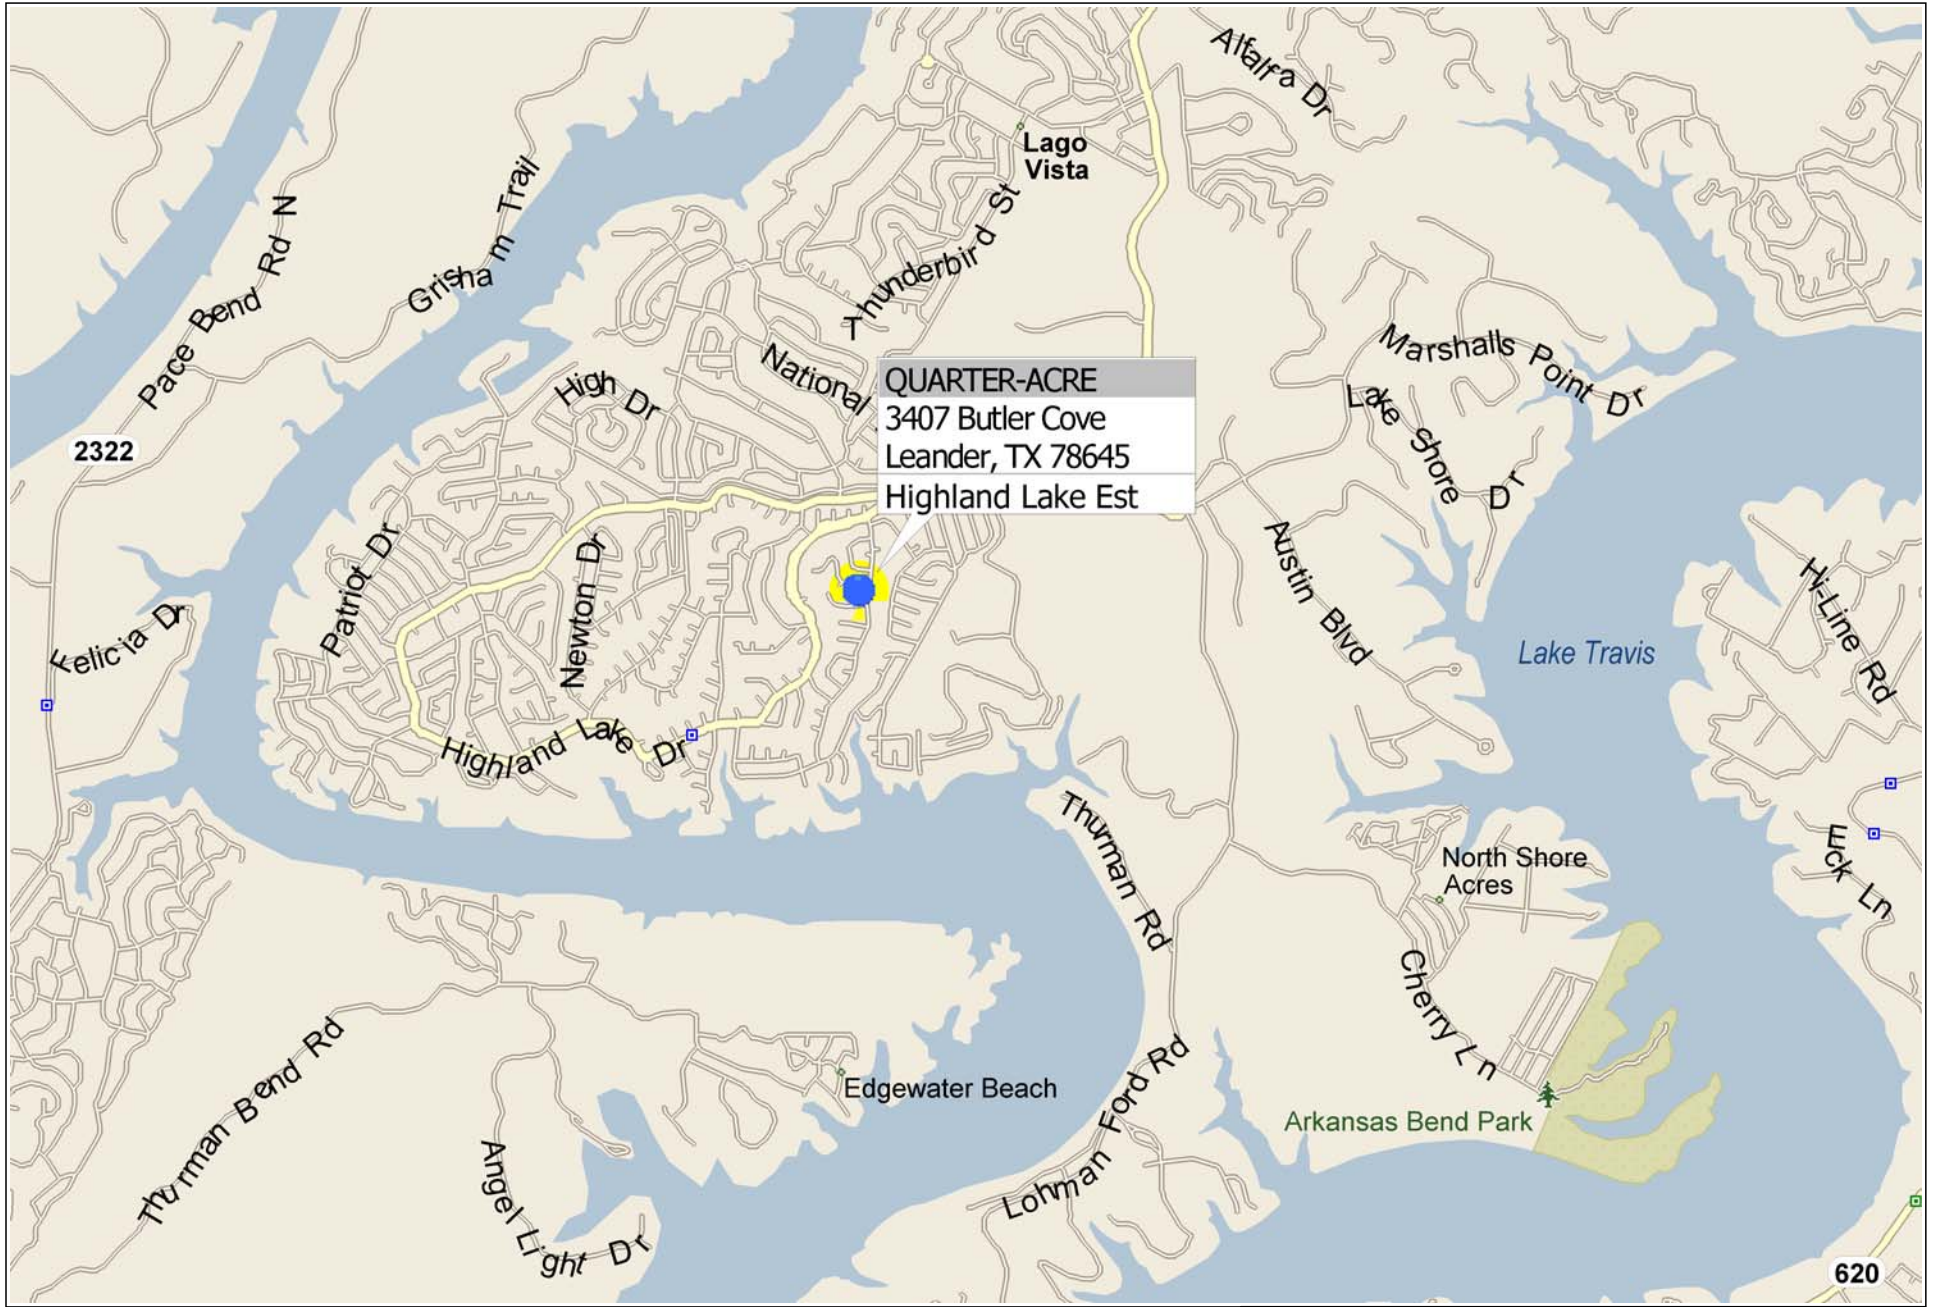

\*\*\* QUARTER-ACRE \*\*\* 3407 Butler Cove ~ Lago Vista TX

Travis County ESD1  
Fire Station 108

The Grille at  
Highland Lakes  
Takeout

The Terrace at  
Highland Lakes

Lago Vista City Office

Alamo Cove

Highland Lake Dr

Highland La  
Boone Dr

880 FT

860 FT

920 FT

900 FT

900 FT

900 FT

Bryan Cir

Boone Dr

890 FT

Congress Ave

Colonial Ln

Calhoun Ave

Carriage Cove

Charlestown Cove

820 FT

840 FT

Congress Ave

Continental Cove

Bell Cove

Bell Ln

Bell Ln

Bell Ln

Boone Dr