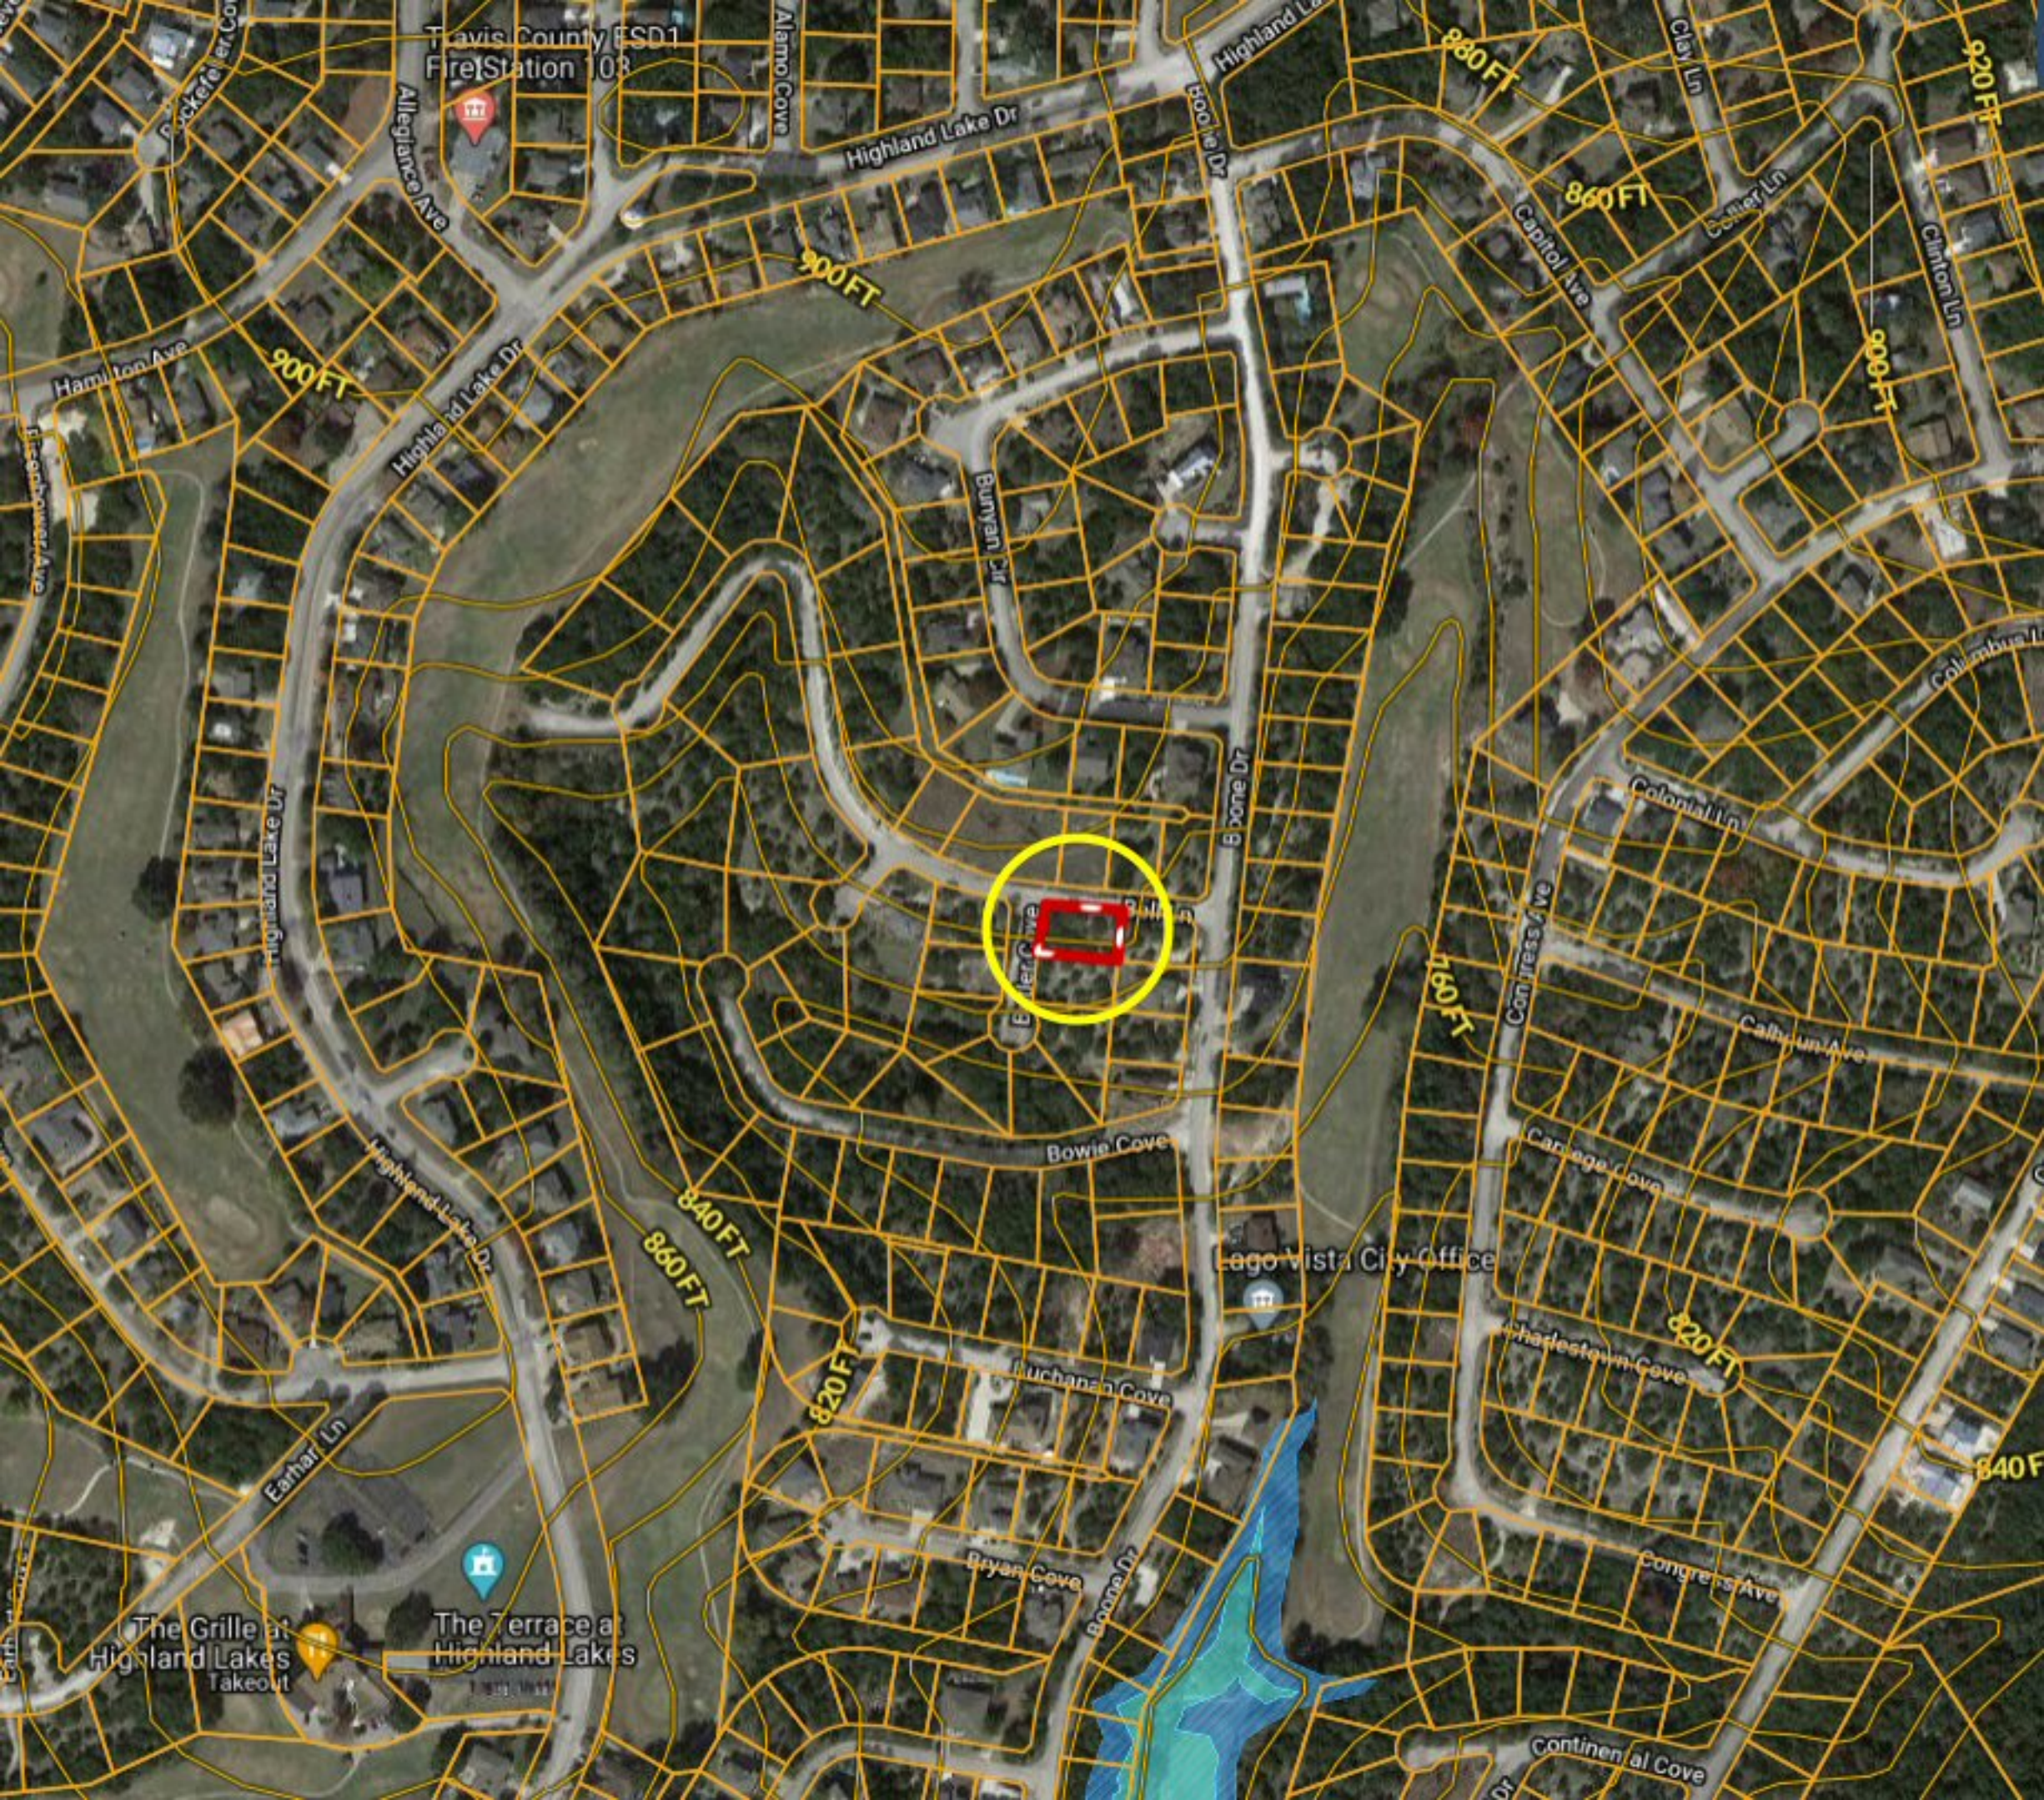

\*\*\* QUARTER-ACRE \*\*\* 3407 Butler Cove ~ Lago Vista TX

Travis County ESD1  
Fire Station 108

The Grille at  
Highland Lakes  
Takeout

The Terrace at  
Highland Lakes

Lago Vista City Office

Alamo Cove

Highland Lake Dr

Highland La  
Boone Dr

880 FT

860 FT

920 FT

900 FT

900 FT

900 FT

Bryan Cir

Boone Dr

Bryan Cove

Bowie Cove

840 FT

860 FT

820 FT

Buchanan Cove

Bryan Cove

Boone Dr

890 FT

Congress Ave

Colonial Ln

Calhoun Ave

Carriage Cove

Charlestown Cove

820 FT