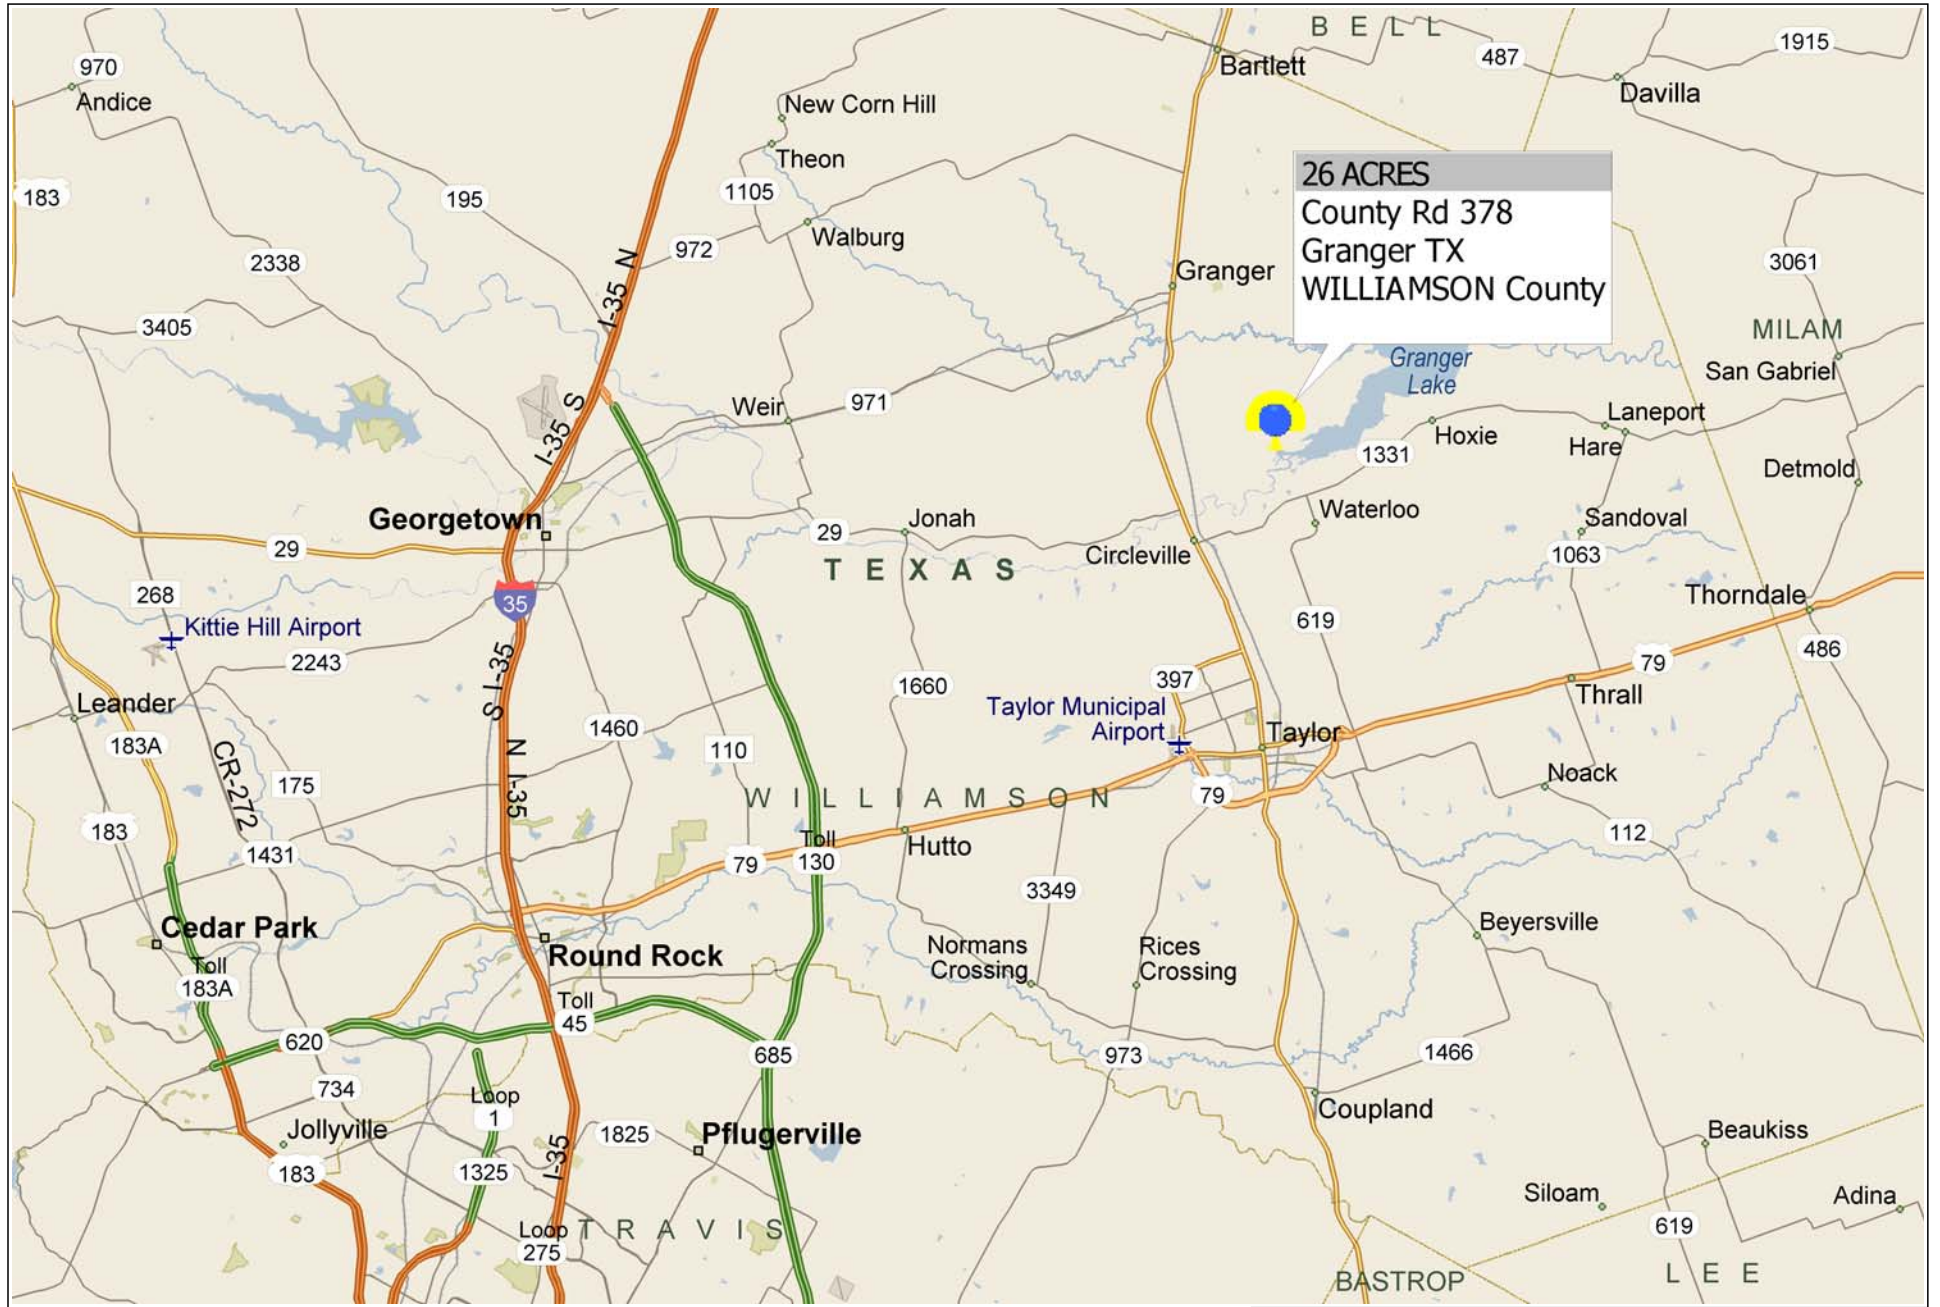

\*\*\* 26 ACRES \*\*\* County Rd 378 -x- County Rd 390, Granger TX

26 ACRES  
County Rd 378  
Granger TX  
WILLIAMSON County

Granger

Serenada

Weir

Georgetown

Jonah

Circleville

Waterloo

Space Cavern

130

Taylor

Hutto

Old Settlers Park

Round Rock

Beyersville

Norman

540 FT

540 FT

COUNTY RD 378

COUNTY RD 390

COUNTY RD 378