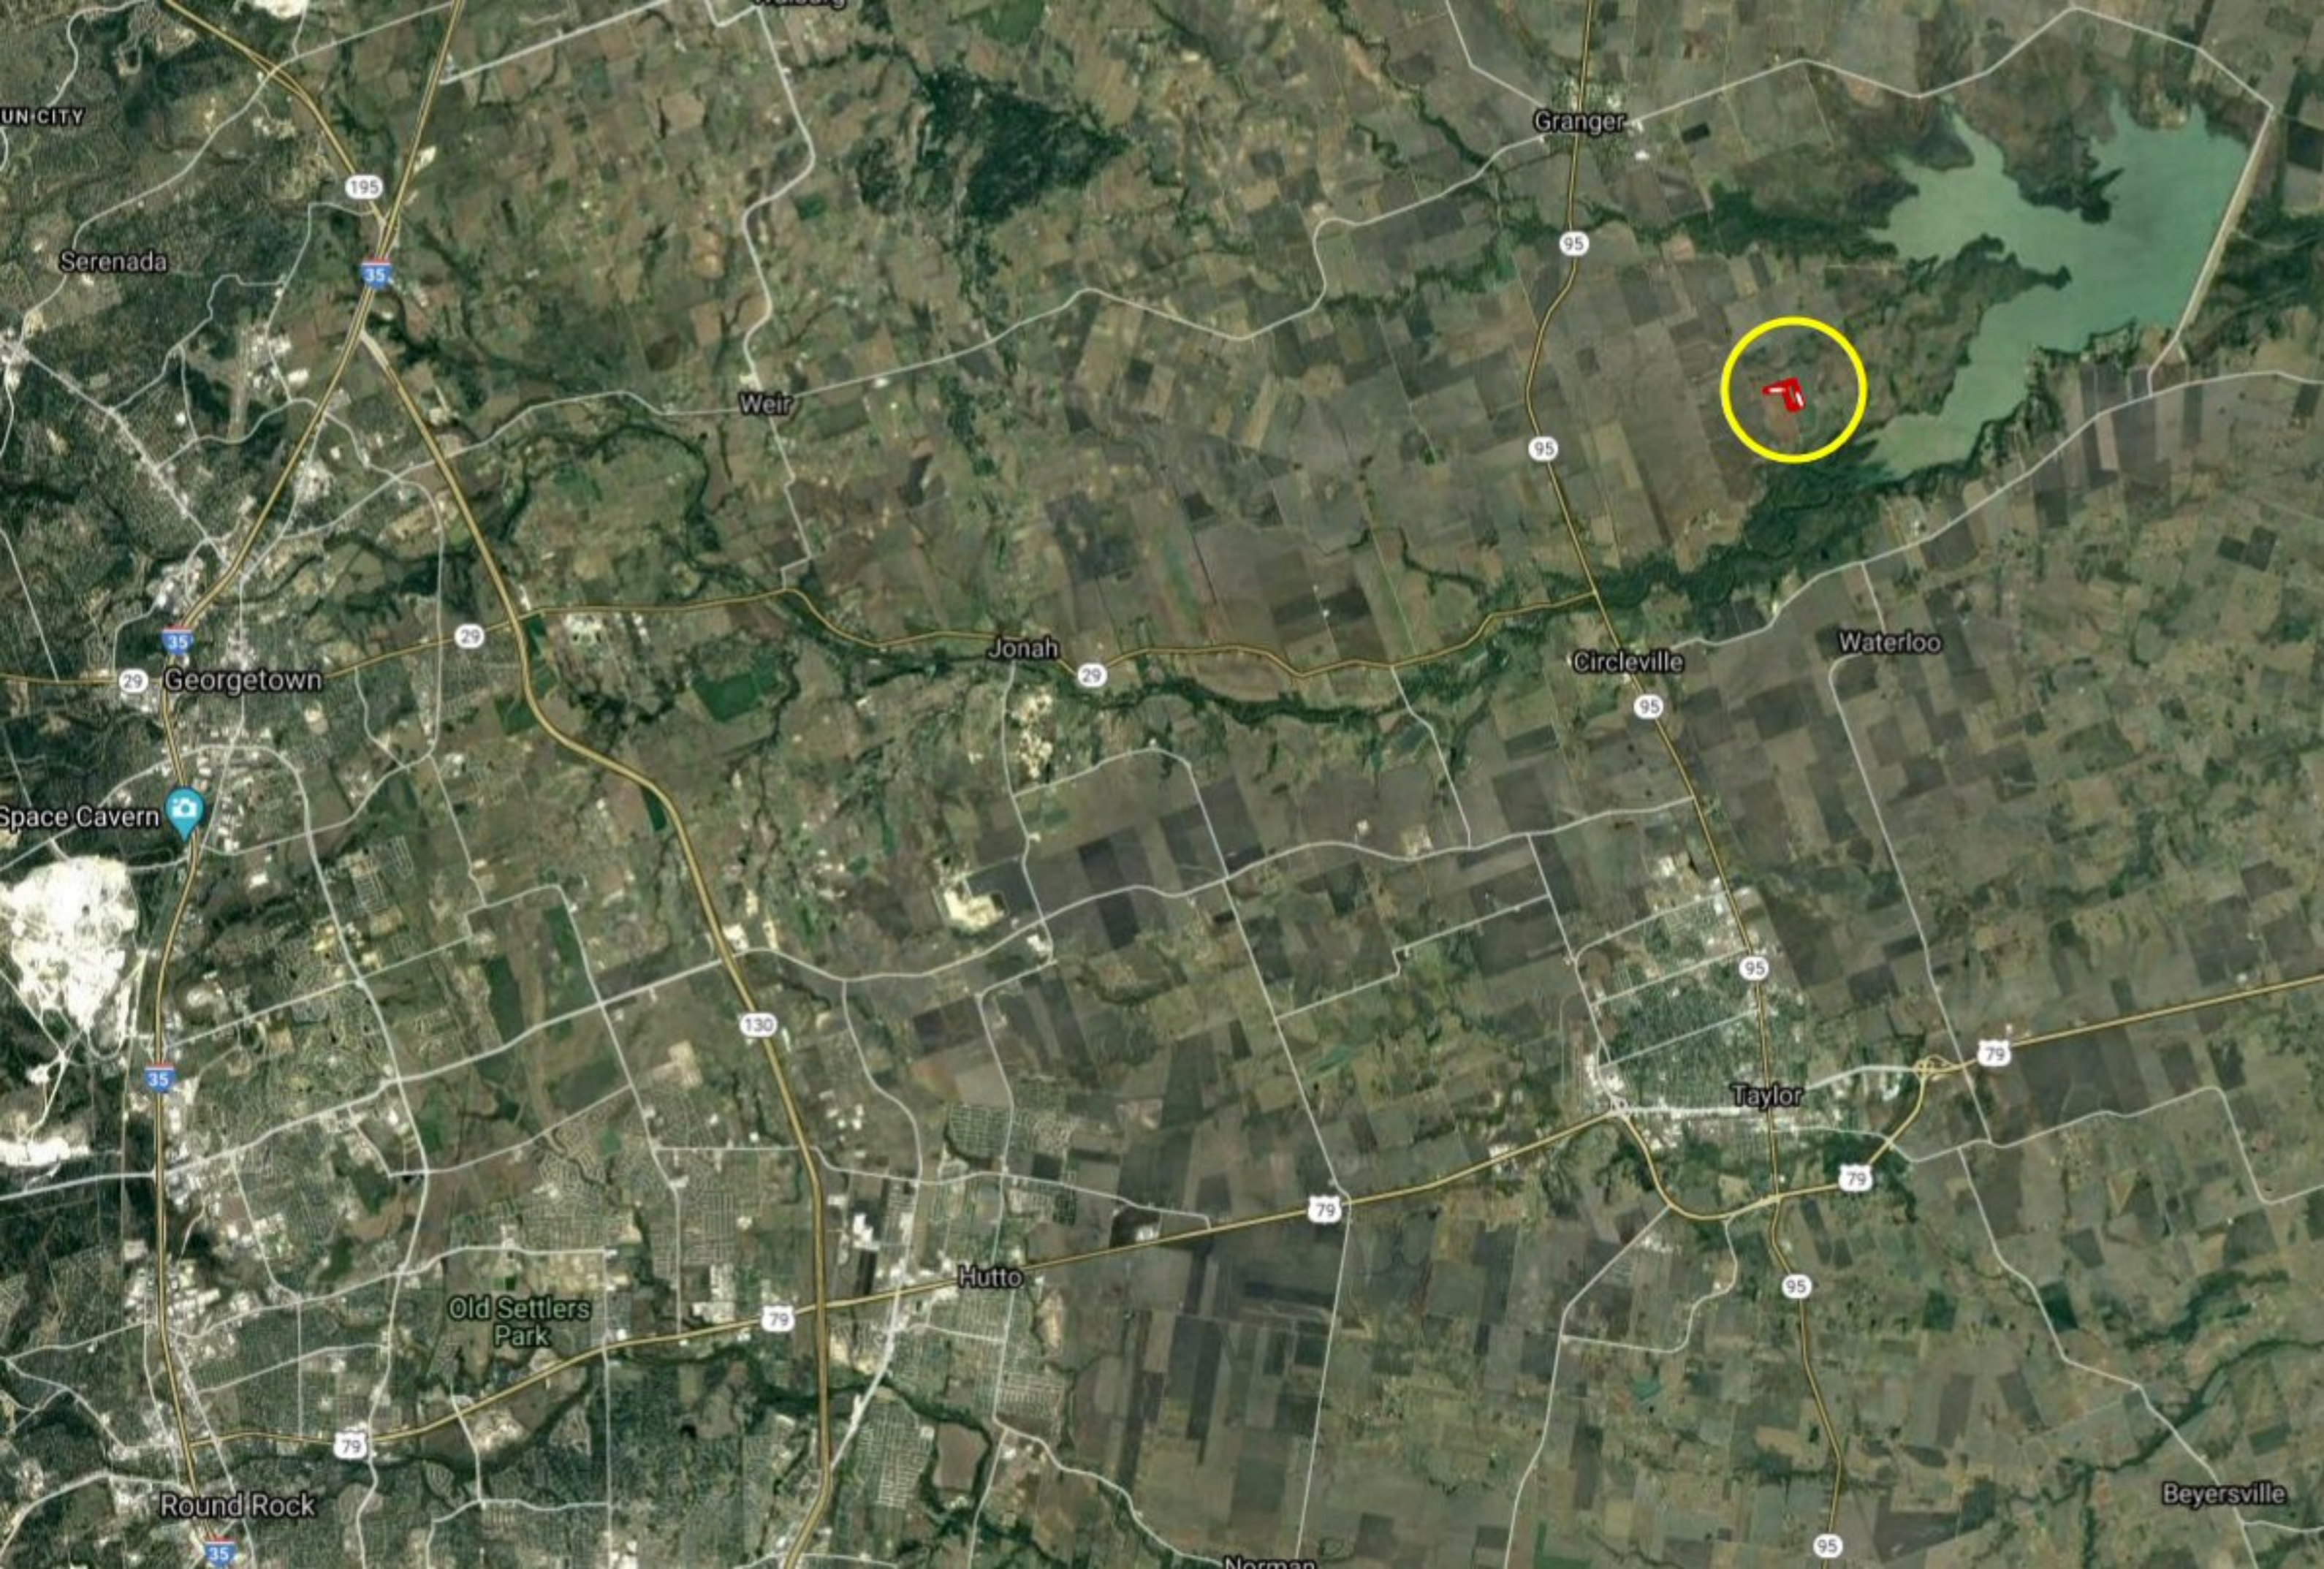

\*\*\* 26 ACRES \*\*\* County Rd 378 -x- County Rd 390, Granger TX

26 ACRES  
County Rd 378  
Granger TX  
WILLIAMSON County

Granger

Serenada

Weir

Georgetown

Jonah

Circleville

Waterloo

Space Cavern

130

Taylor

Hutto

Old Settlers Park

Round Rock

Beyersville

Norman

540 FT

540 FT

COUNTY RD 378

COUNTY RD 390

COUNTY RD 378