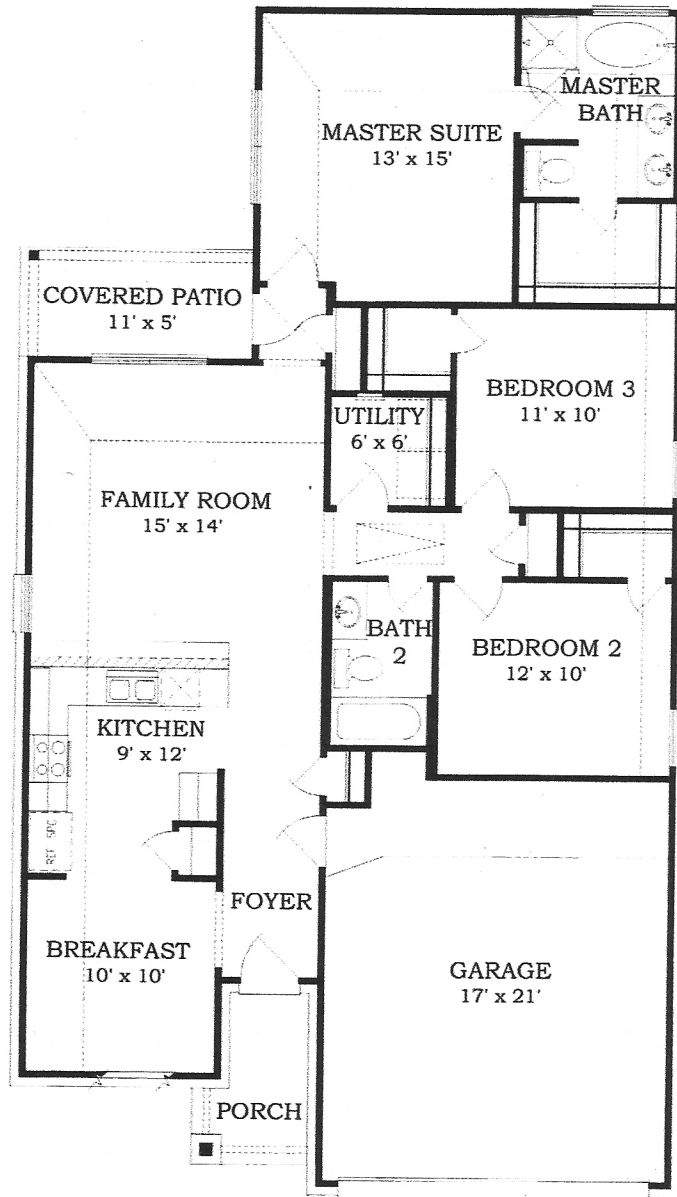

Jasmine

3 Bedrooms | 2 Baths

1,424 Sq. Ft. Total

Fairfield Collection
Plan 3413

LENNAR.COM

Quality homes since 1954

Plans and elevations are artist's renderings and may contain options, which are not standard on all models. Lennar reserves the right to make changes to these floor plans, specifications, dimensions and elevations without prior notice. Stated dimensions and square footage are approximate and should not be used as representation of the home's precise or actual size. Any statement, verbal or written, regarding "under air" or "finished area" or any other description or modifier of the square footage size of any home is a shorthand description of the manner in which the square footage was estimated and should not be construed to indicate certainty. Copyright © 2013 Lennar Corporation. Lennar and the Lennar logo are registered service marks of Lennar Corporation and/or its subsidiaries. 11/13