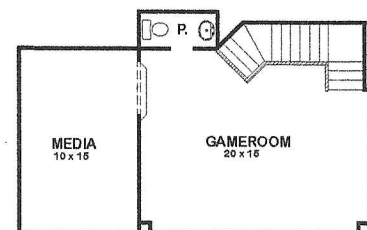

MELBOURNE

shower closet

Features:

- Approx. 2828 Square Feet
- 4 bedroom
- 3 - Bath
- 2 - Car Garage

SUPER GAMEROOM & OPT. MEDIA

OPT. MASTER CLOSET ILO GAMEROOM

SUPER GAMEROOM & BEDROOM 4

1ST FLOOR W/OPT. 2ND FLOOR

OPT. 2ND FLOOR GAMEROOM AND POWDER ROOM

OPT. 2ND FLOOR GAMEROOM AND MEDIA