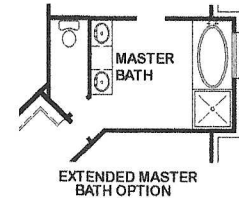

MELBOURNE

shower closet

Features:

- Approx. 2828 Square Feet
- 4 bedroom
- 3 - Bath
- 2 - Car Garage

SUPER GAMEROOM & OPT. MEDIA

OPT. MASTER CLOSET ILO GAMEROOM

SUPER GAMEROOM & BEDROOM 4

1ST FLOOR W/OPT. 2ND FLOOR

OPT. 2ND FLOOR GAMEROOM AND POWDER ROOM

OPT. 2ND FLOOR GAMEROOM AND MEDIA