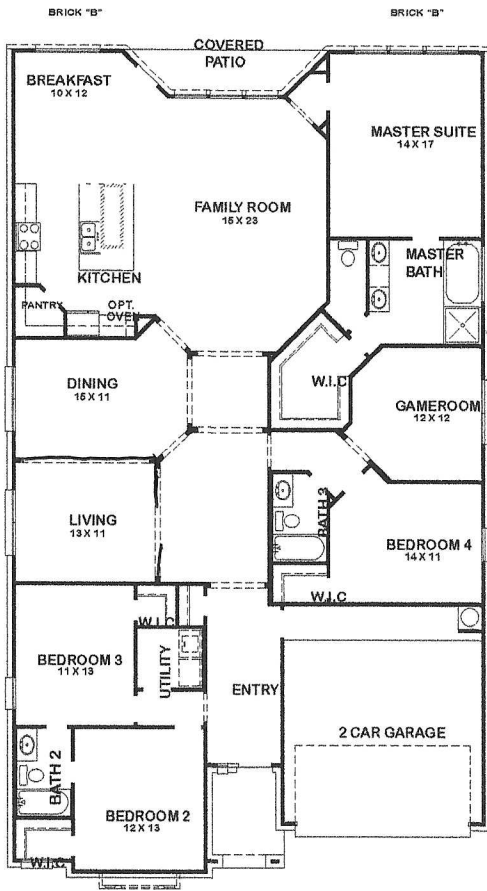

MELBOURNE

shower closet

Features:

- Approx. 2828 Square Feet
- 4 bedroom
- 3 - Bath
- 2 - Car Garage

SUPER GAMEROOM & OPT. MEDIA

OPT. MASTER CLOSET ILO GAMEROOM

SUPER GAMEROOM & BEDROOM 4

1ST FLOOR W/OPT. 2ND FLOOR

OPT. 2ND FLOOR GAMEROOM AND POWDER ROOM

OPT. 2ND FLOOR GAMEROOM AND MEDIA