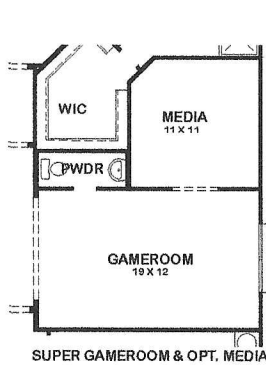

MELBOURNE

shower closet

Features:

- Approx. 2828 Square Feet
- 4 bedroom
- 3 - Bath
- 2 - Car Garage

SUPER GAMEROOM & OPT. MEDIA

OPT. MASTER CLOSET ILO GAMEROOM

SUPER GAMEROOM & BEDROOM 4

1ST FLOOR W/OPT. 2ND FLOOR

OPT. 2ND FLOOR GAMEROOM AND POWDER ROOM

OPT. 2ND FLOOR GAMEROOM AND MEDIA