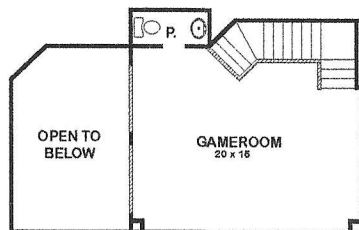

MELBOURNE

shower closet

Features:

- Approx. 2828 Square Feet
- 4 bedroom
- 3 - Bath
- 2 - Car Garage

SUPER GAMEROOM & OPT. MEDIA

OPT. MASTER CLOSET ILO GAMEROOM

SUPER GAMEROOM & BEDROOM 4

1ST FLOOR W/OPT. 2ND FLOOR

OPT. 2ND FLOOR GAMEROOM AND POWDER ROOM

OPT. 2ND FLOOR GAMEROOM AND MEDIA