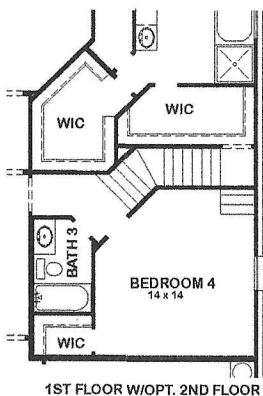

MELBOURNE

shower closet

Features:

- Approx. 2828 Square Feet
- 4 bedroom
- 3 - Bath
- 2 - Car Garage

SUPER GAMEROOM & OPT. MEDIA

OPT. MASTER CLOSET ILO GAMEROOM

SUPER GAMEROOM & BEDROOM 4

1ST FLOOR W/OPT. 2ND FLOOR

OPT. 2ND FLOOR GAMEROOM AND POWDER ROOM

OPT. 2ND FLOOR GAMEROOM AND MEDIA