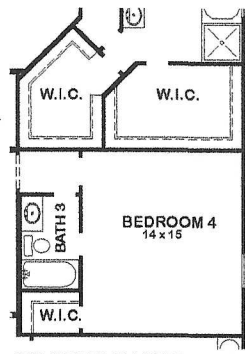

MELBOURNE

shower closet

Features:

- Approx. 2828 Square Feet
- 4 bedroom
- 3 - Bath
- 2 - Car Garage

SUPER GAMEROOM & OPT. MEDIA

OPT. MASTER CLOSET ILO GAMEROOM

SUPER GAMEROOM & BEDROOM 4

1ST FLOOR W/OPT. 2ND FLOOR

OPT. 2ND FLOOR GAMEROOM AND POWDER ROOM

OPT. 2ND FLOOR GAMEROOM AND MEDIA