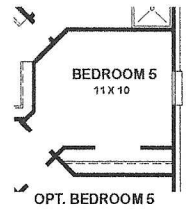

MELBOURNE

shower closet

Features:

- Approx. 2828 Square Feet
- 4 bedroom
- 3 - Bath
- 2 - Car Garage

SUPER GAMEROOM & OPT. MEDIA

OPT. MASTER CLOSET ILO GAMEROOM

SUPER GAMEROOM & BEDROOM 4

1ST FLOOR W/OPT. 2ND FLOOR