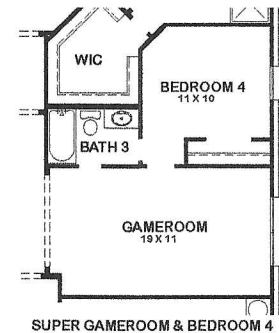

MELBOURNE

shower closet

Features:

- Approx. 2828 Square Feet
- 4 bedroom
- 3 - Bath
- 2 - Car Garage

SUPER GAMEROOM & OPT. MEDIA

OPT. MASTER CLOSET ILO GAMEROOM

SUPER GAMEROOM & BEDROOM 4

1ST FLOOR W/OPT. 2ND FLOOR

OPT. 2ND FLOOR GAMEROOM AND POWDER ROOM

OPT. 2ND FLOOR GAMEROOM AND MEDIA