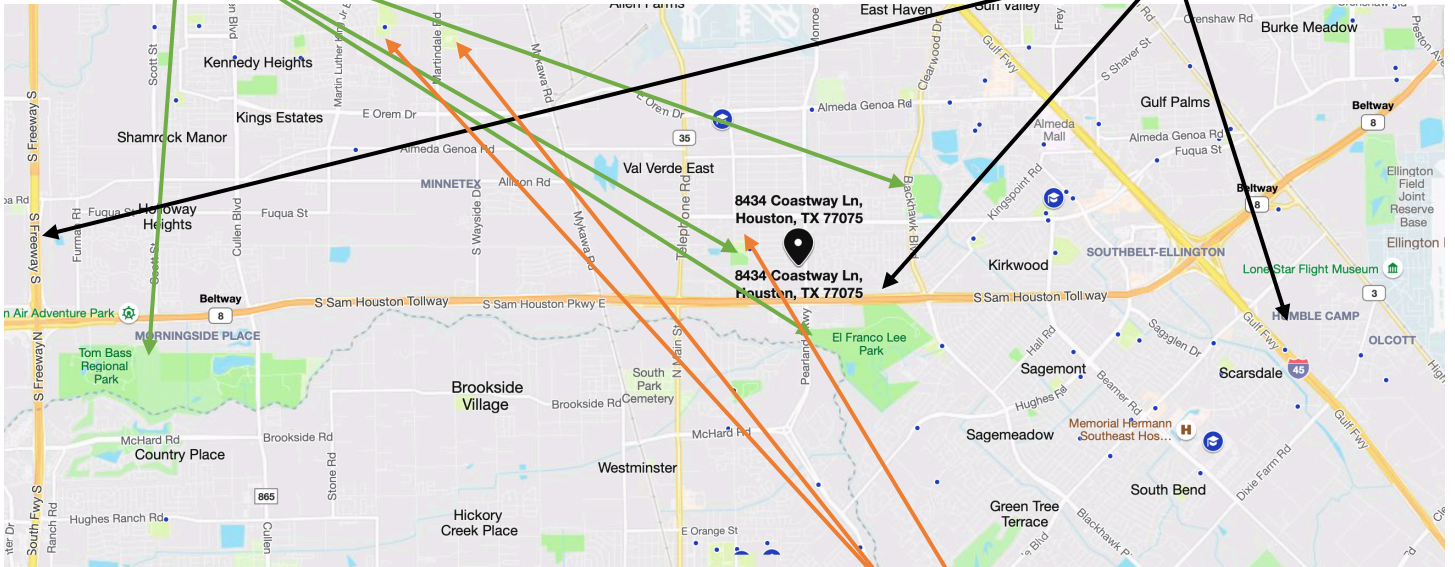

8434 Coastway Ln, Houston Conveniently located!

Nearby Parks

Close for any commute!
45, 288, Beltway 8

Nearby shopping:

- Target - 3 minutes
- HEB - 6 minutes
- Kroger – 10 minutes
- Almeda Mall – 11 minutes
- Baybrook Mall - 15 minutes
- Pearland Town Center – 20 minutes
- Home Depot – 11 minutes
- Lowes – 10 minutes

Schools:

- Mitchell Elementary
- Thomas Middle
- Sterling HS

Centrally located

- Medical Center – 25 minutes
- NRG Park – 21 minutes
- Minute Maid Park – 23 minutes
- Downtown Houston – 24 minutes
- Museum District – 20 minutes