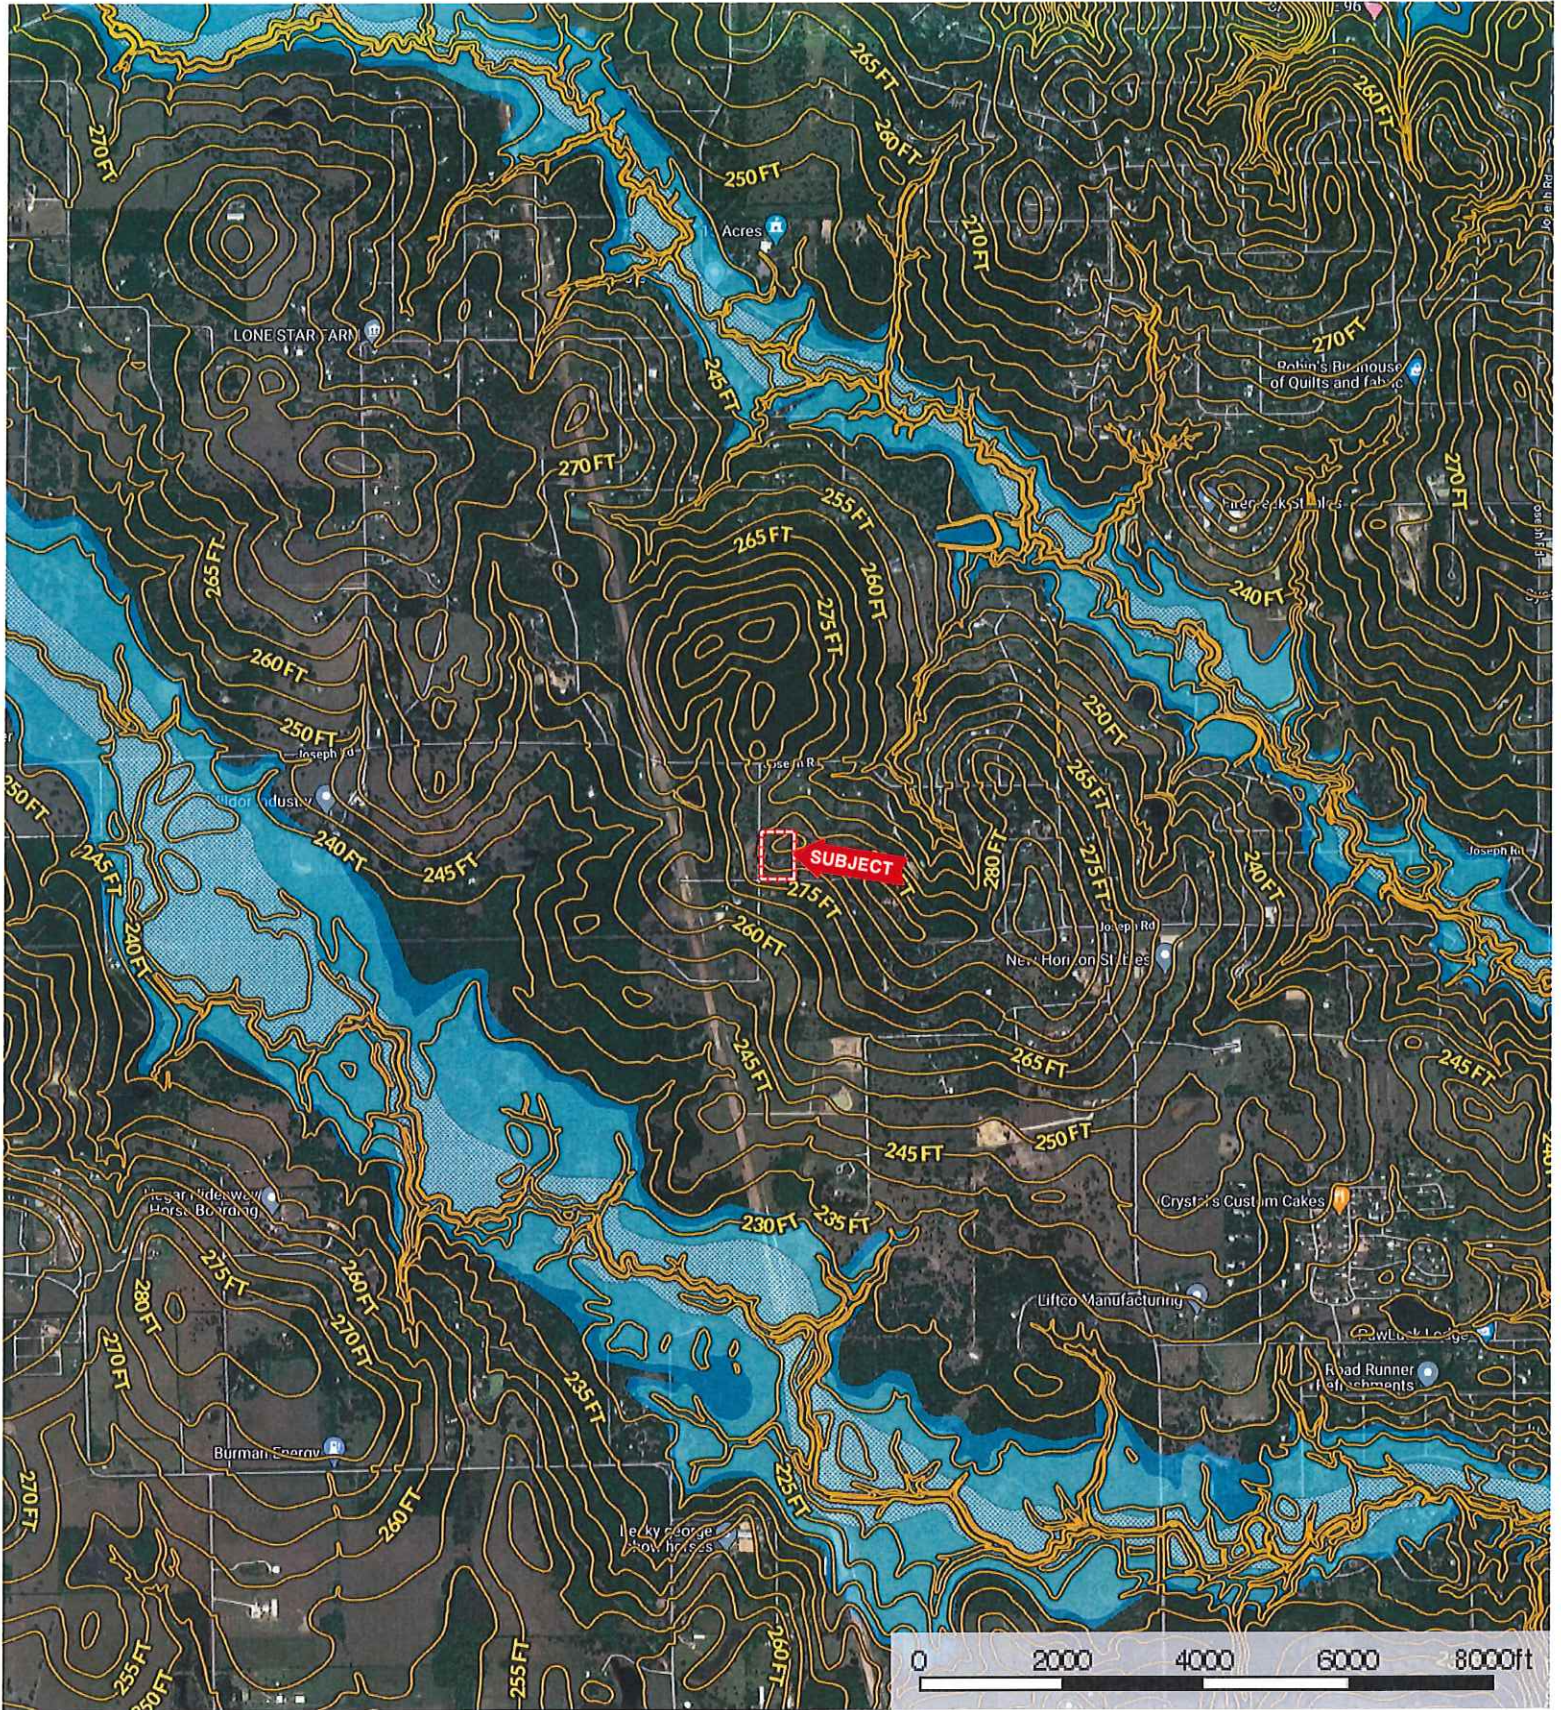

25880 Holub Rd.
Waller County, Texas, AC +/-

 Boundary

25880 Holub Rd.
Waller County, Texas, AC +/-

 Boundary

25880 Holub Rd.
Waller County, Texas, AC +/-

- Boundary
- 100 Year Floodplain
- 500 Year Floodplain
- Floodway
- Special
- Unmapped/ Not Included