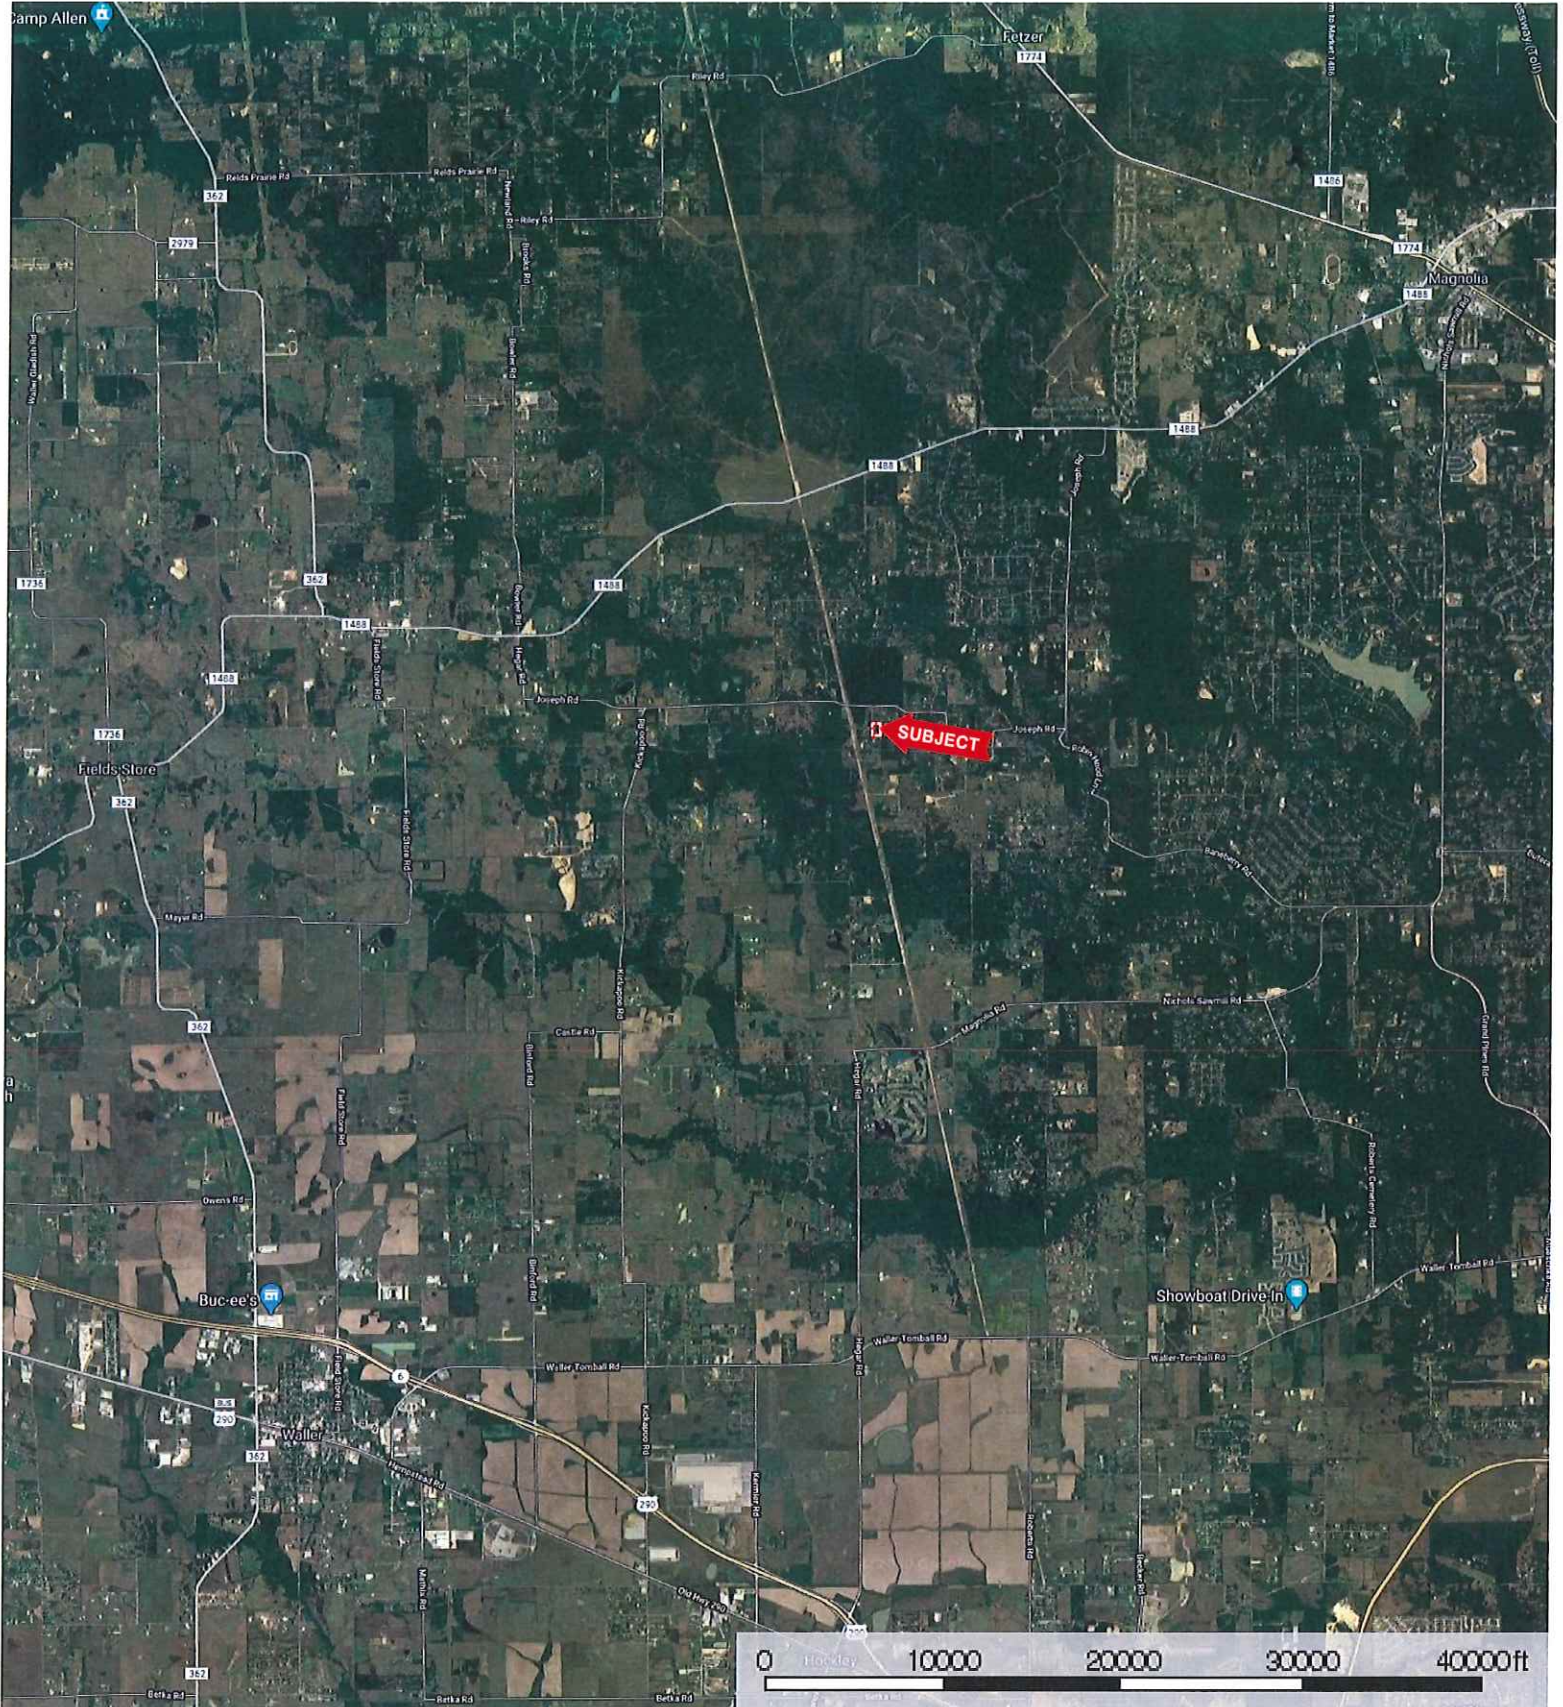

25880 Holub Rd.
Waller County, Texas, AC +/-

 Boundary

25880 Holub Rd.
Waller County, Texas, AC +/-

 Boundary

25880 Holub Rd.
Waller County, Texas, AC +/-

- Boundary
- 100 Year Floodplain
- 500 Year Floodplain
- Floodway
- Special
- Unmapped/ Not Included