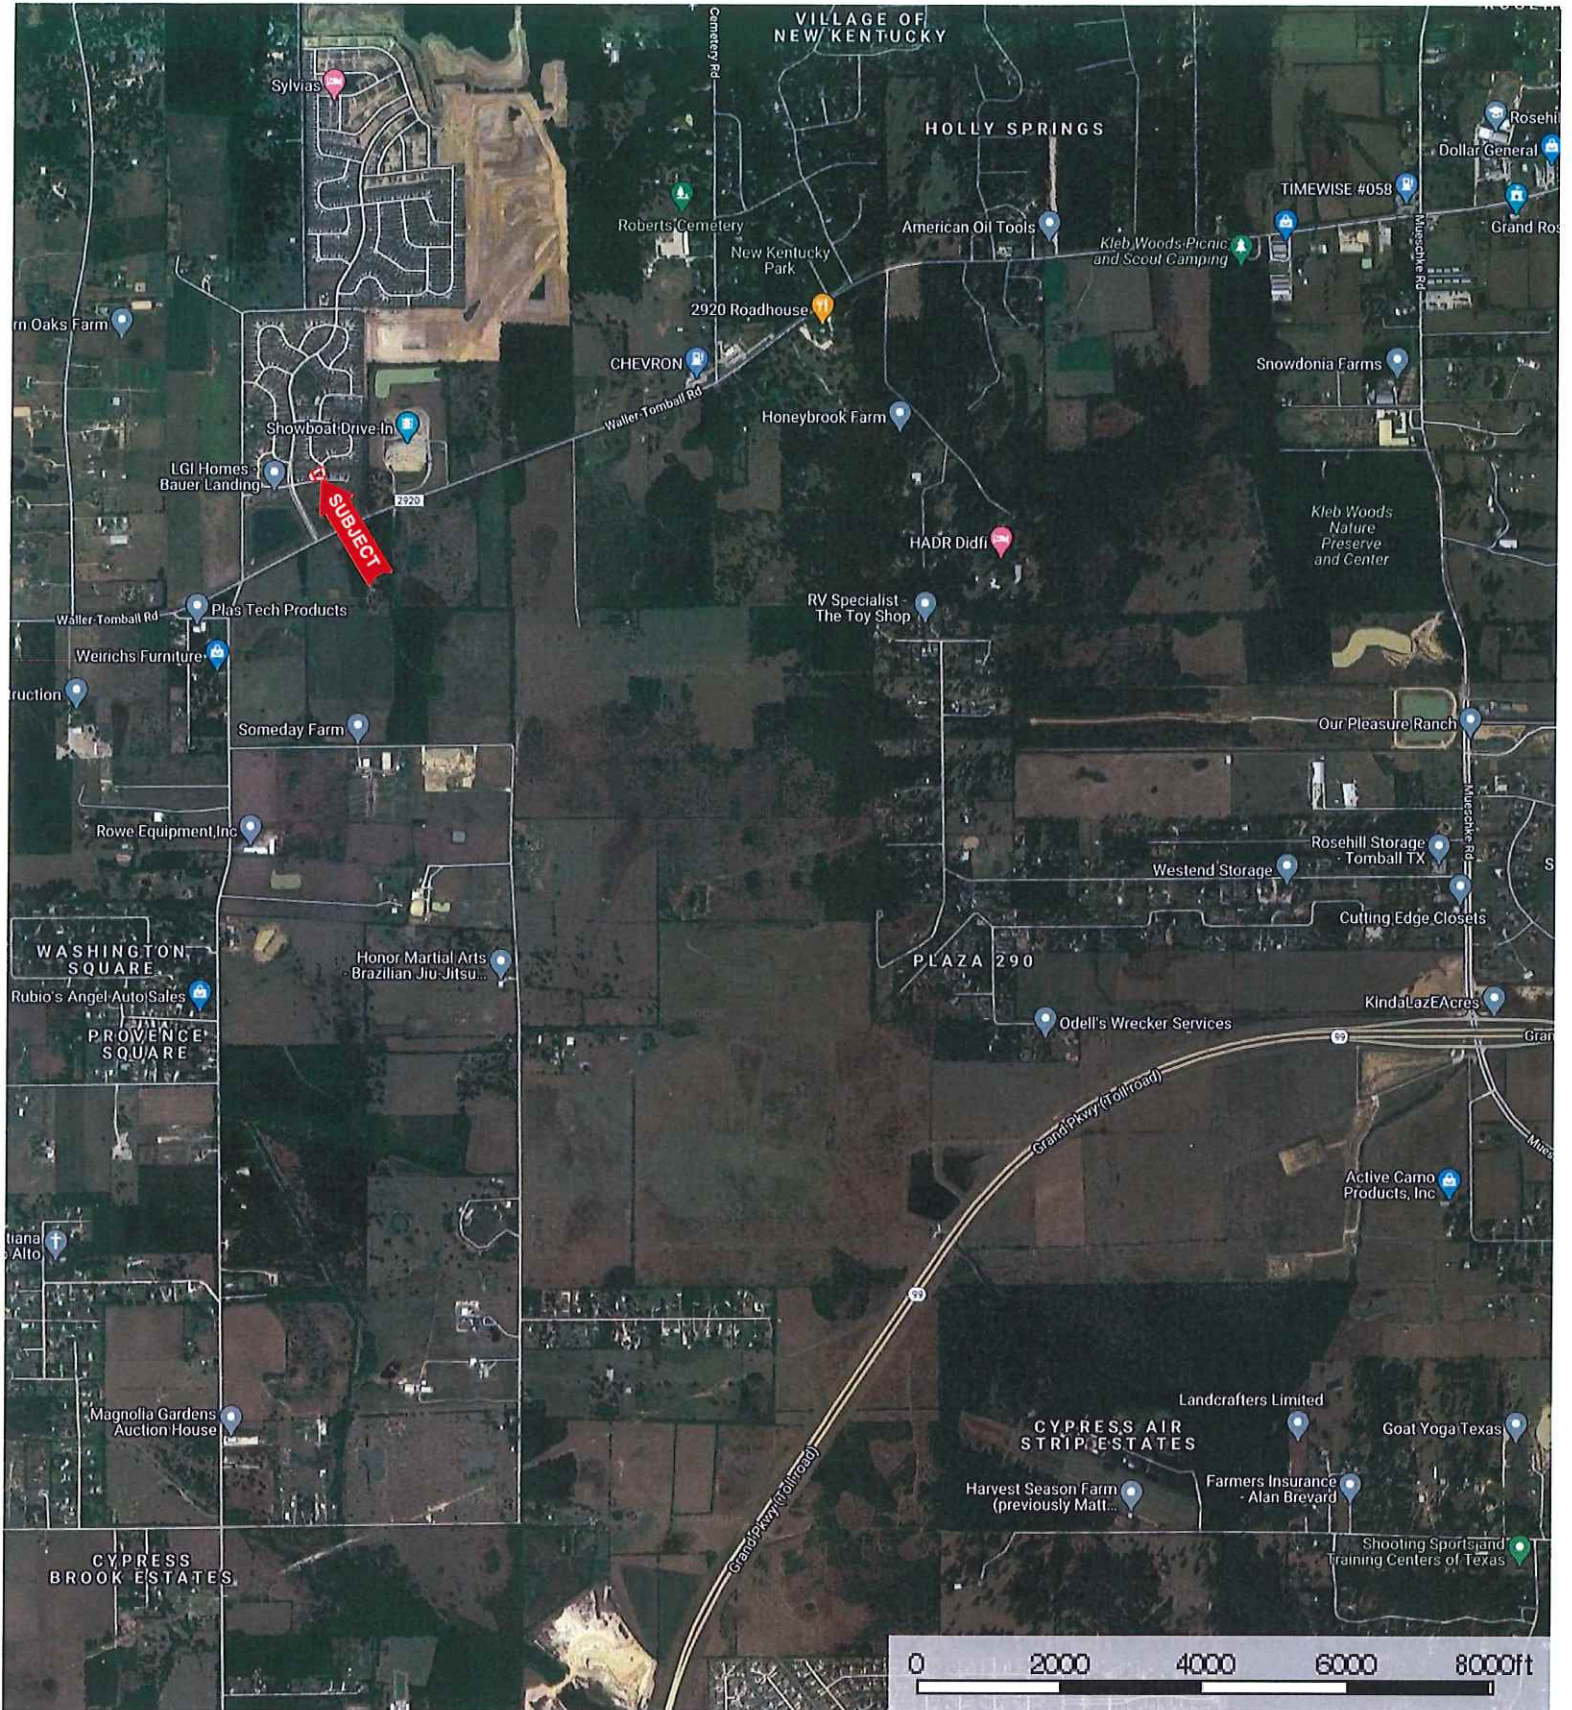

20303 Penny Blume Dr.  
Harris County, Texas, AC +/-

Boundary

20303 Penny Blume Dr.  
Harris County, Texas, AC +/-

 Boundary

20303 Penny Blume Dr.  
Harris County, Texas, AC +/-

- Boundary
- 100 Year Floodplain
- 500 Year Floodplain
- Floodway
- Special
- Unmapped/Not Included