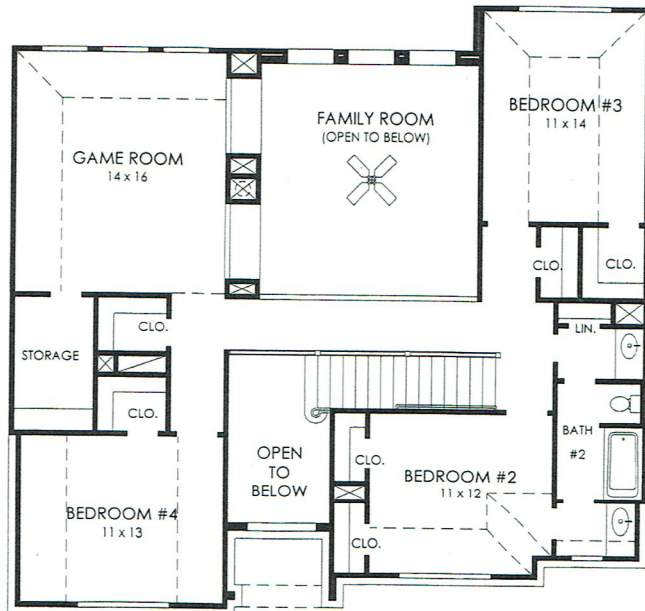

Designs

PERRY HOMES

PLAN 2769

This Designer Series home contains approximately 2,769 square feet and includes four bedrooms and two and a half baths.