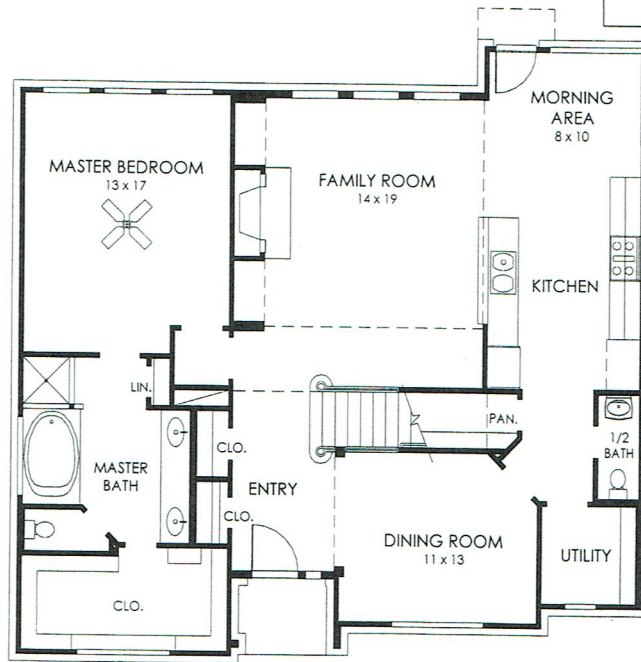

Designs

PERRY HOMES

PLAN 2769

This Designer Series home contains approximately 2,769 square feet and includes four bedrooms and two and a half baths.