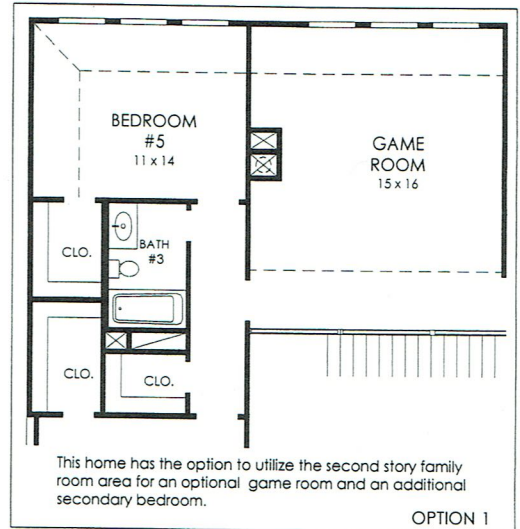

Designs

PERRY HOMES

PLAN 2769

This Designer Series home contains approximately 2,769 square feet and includes four bedrooms and two and a half baths.