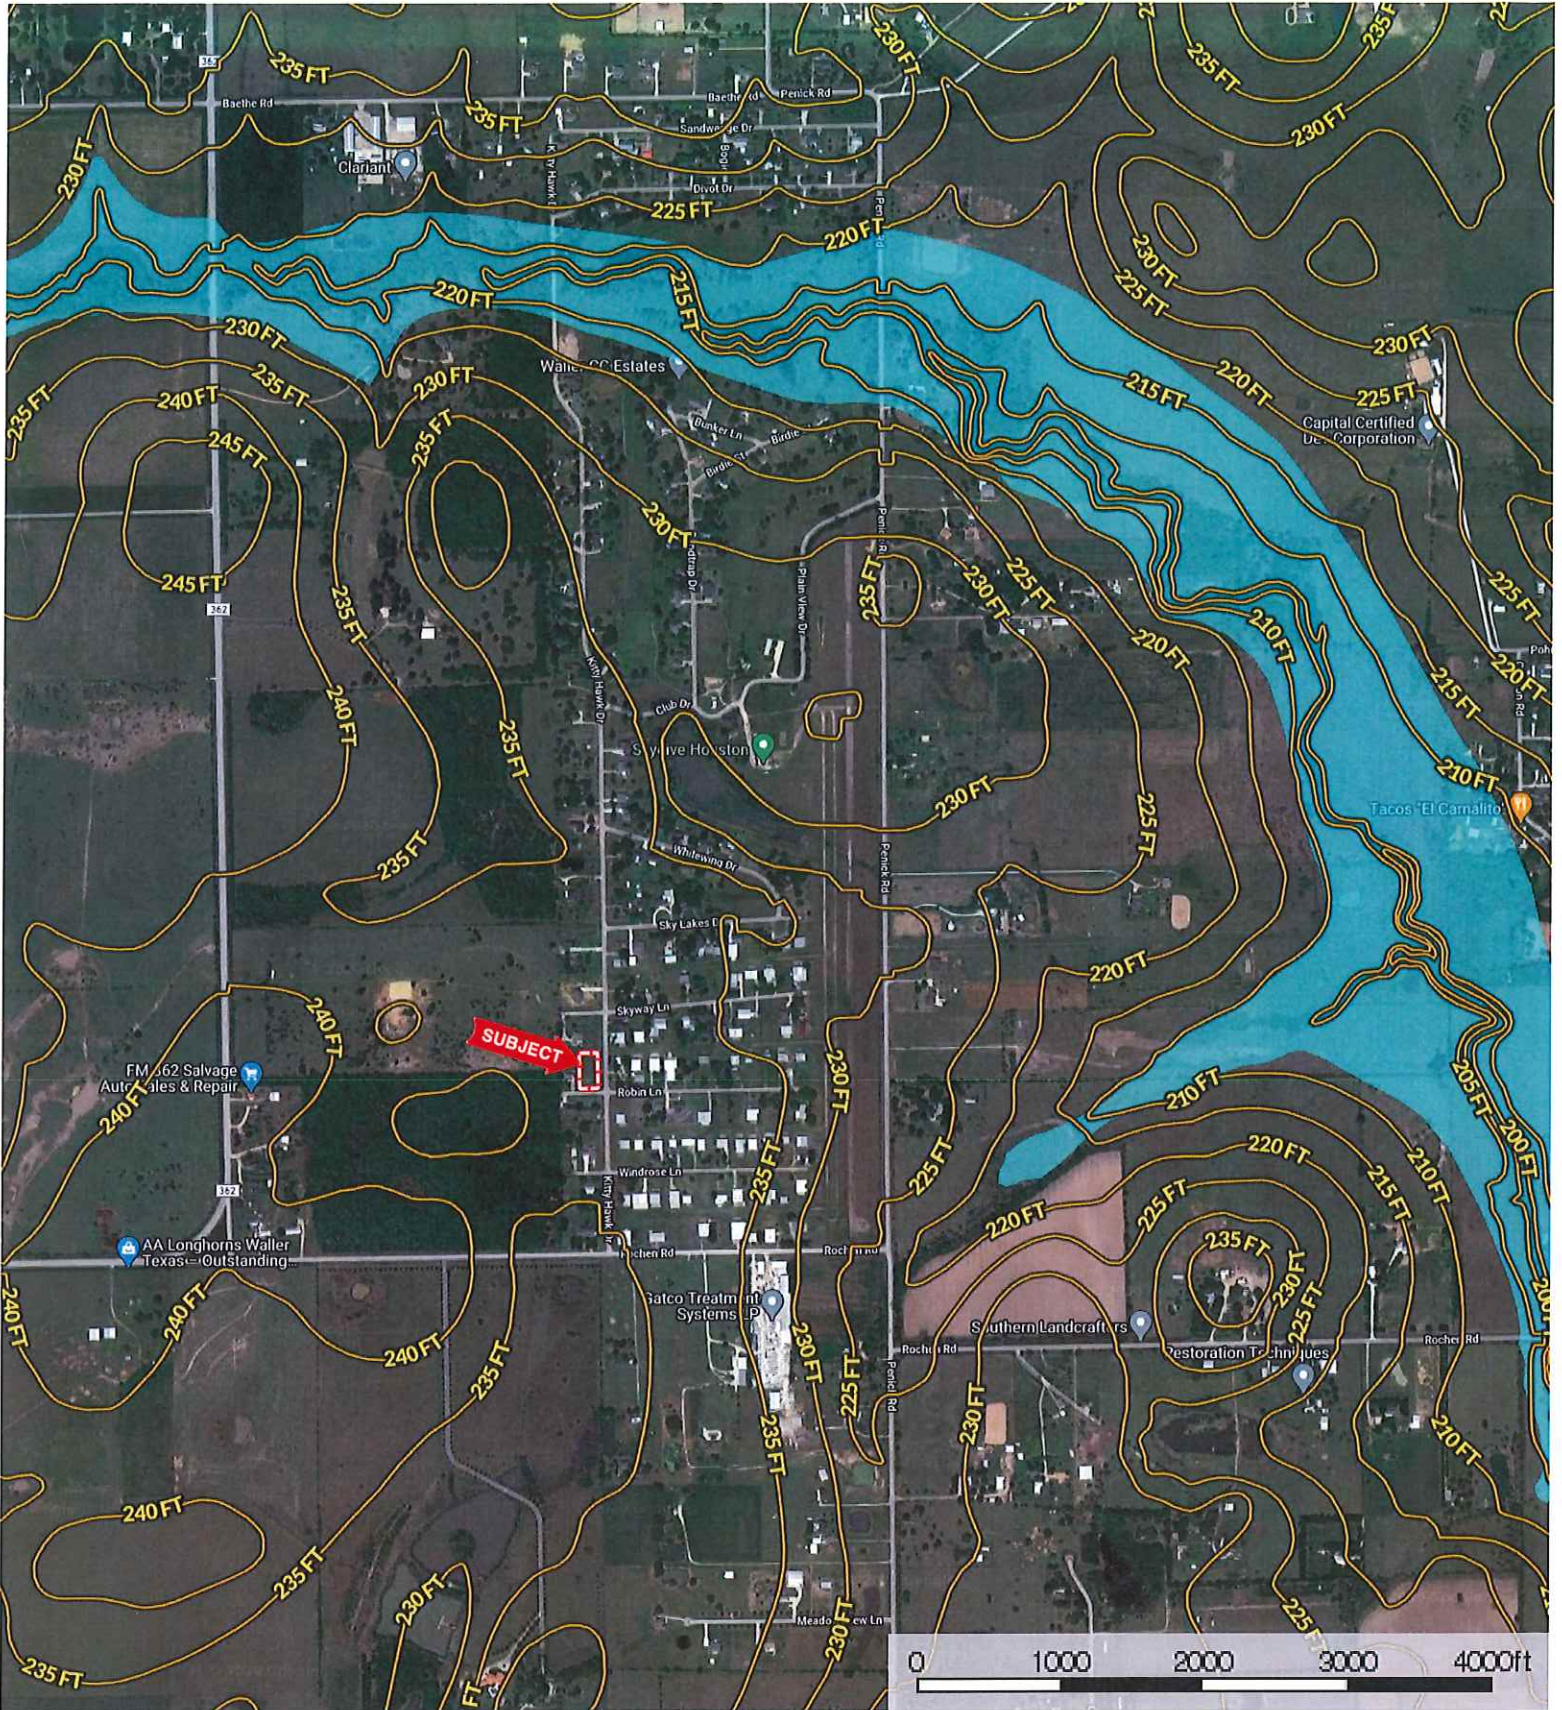

**SUBJECT**

0 Robin Ln.  
Waller County, Texas, AC +/-

 Boundary

0 Robin Ln.  
Waller County, Texas, AC +/-

 Boundary

0 Robin Ln.  
Waller County, Texas, AC +/-

- Boundary
- 100 Year Floodplain
- 500 Year Floodplain
- Floodway
- Special
- Unmapped/ Not Included