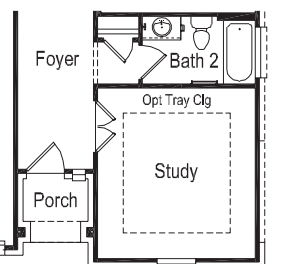

ELEVATION C

ELEVATION D

ELEVATION E

ELEVATION F

Opt Drop-in Corner Tub @ Owner's Bath

Opt Shower 2 @ Owner's Bath

Opt 9'x8' Sliding Glass Doors

Opt Bay Window @ Owner's Suite

Opt 4' Extension @ 2 Car - F

Opt 4' Extension @ 2 Car - CH

Opt 4' Extension @ 2 Car - BG

Opt 4' Extension @ 2 Car - AB

Opt Ext Owner's Suite / WIC

Opt Study ilo Dining

Opt Study ilo Bed 2

FIRST FLOOR/OPTIONS