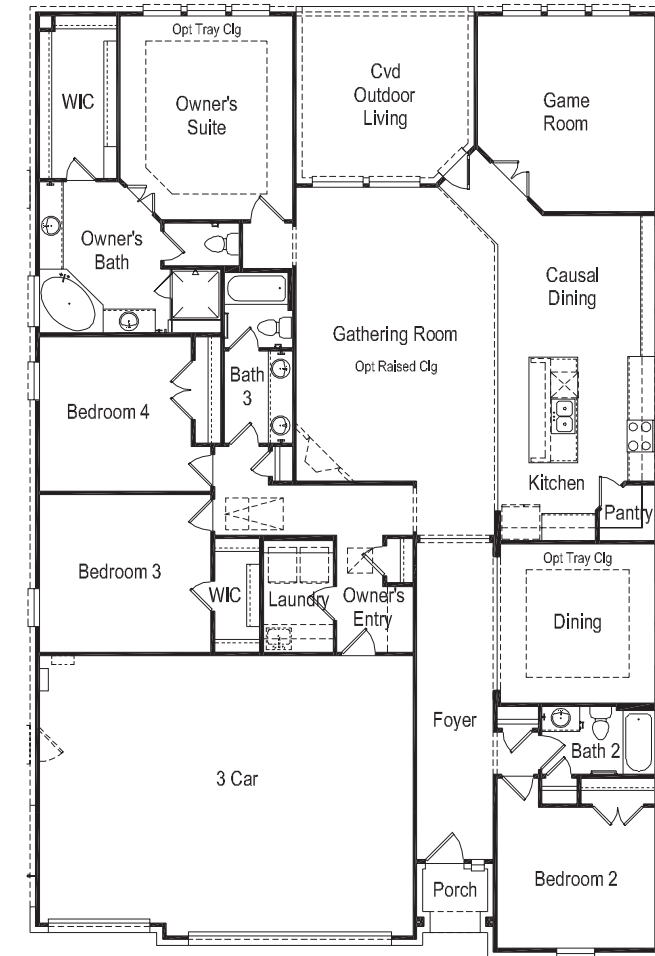

ELEVATION C

ELEVATION D

ELEVATION E

ELEVATION F

Opt Drop-in Corner Tub @ Owner's Bath

Opt Shower 2 @ Owner's Bath

Opt 9'x8' Sliding Glass Doors

Opt Bay Window @ Owner's Suite

Opt 4' Extension @ 2 Car - F

Opt 4' Extension @ 2 Car - CH

Opt 4' Extension @ 2 Car - BG

Opt 4' Extension @ 2 Car - AB

Opt Ext Owner's Suite / WIC

Opt Study ilo Dining

Opt Study ilo Bed 2

FIRST FLOOR/OPTIONS