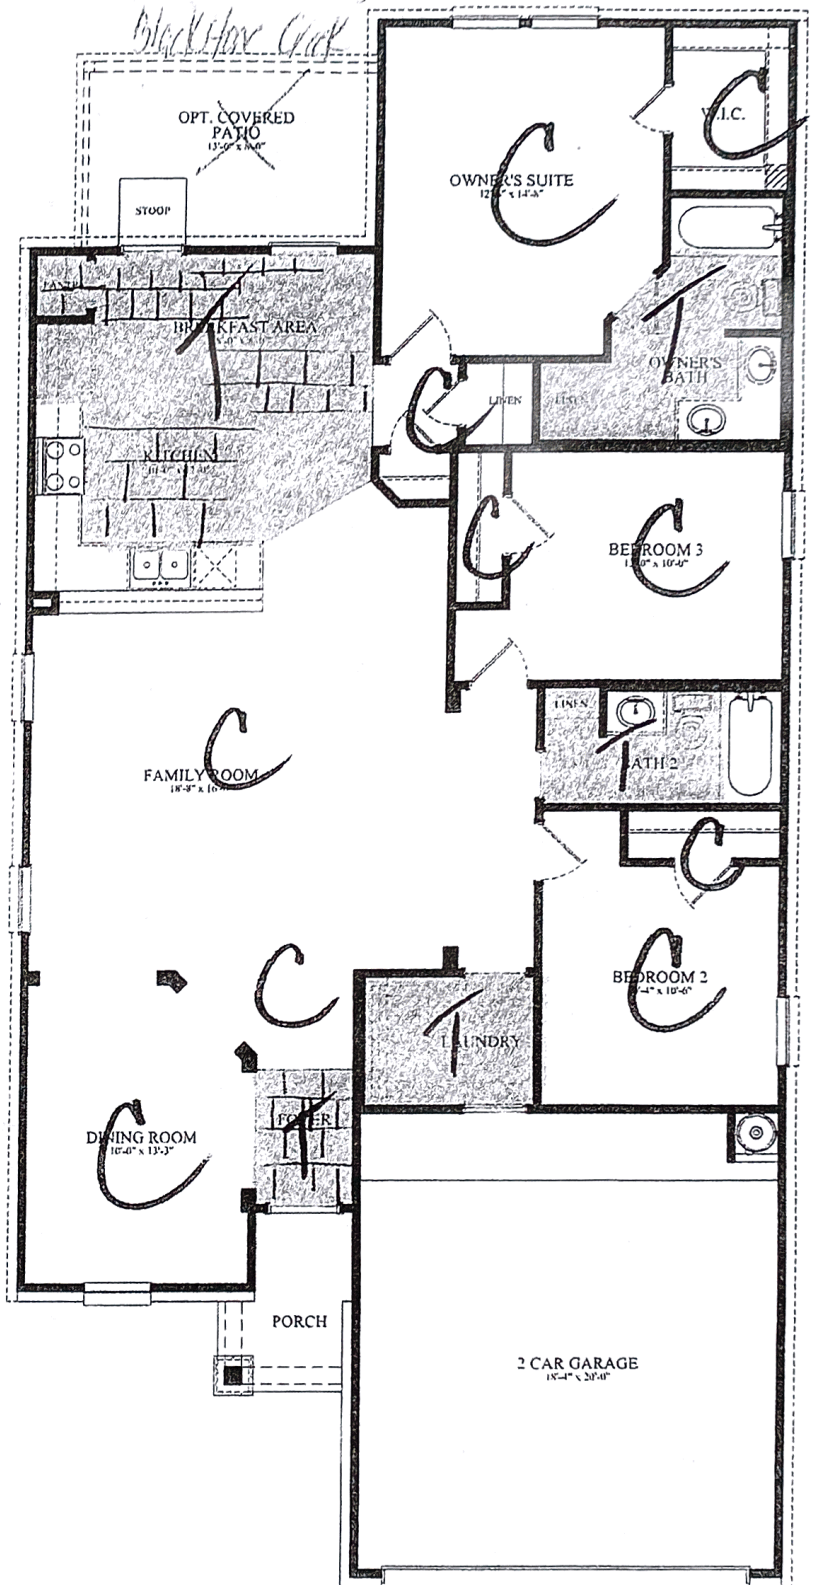

A.K. Amatori

*SPIC
3330 Barton Sky Drive
Black-Hole Creek*

COMAL 1604 FLOOR PLAN

Prices, features, dimensions and availability are subject to change without notice. Square footages and images are approximations.