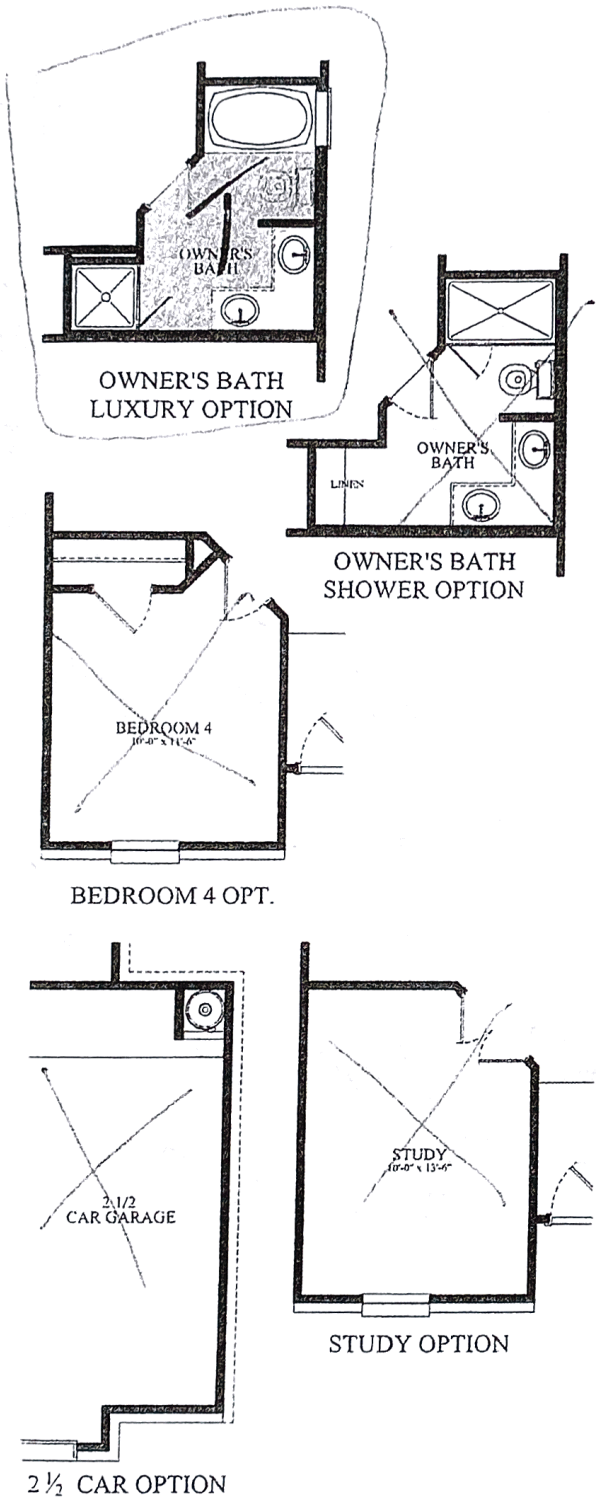

A.K. Amatori

*SPIC
3330 Barton Sky Drive
Black-Hole Creek*

COMAL 1604 FLOOR PLAN

Prices, features, dimensions and availability are subject to change without notice. Square footages and images are approximations.