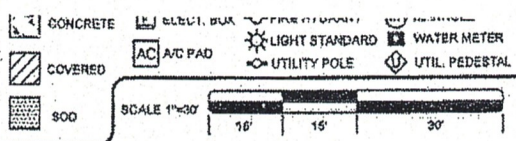

* CITY ORDINANCES
** RESTRICTIVE COVENANTS
*** BUILDER GUIDELINES

WIRE FENCE — X —
CHAIN LINK FENCE — 0 —
IRON FENCE — I —
WOOD FENCE — // —
OVERHEAD UTILITIES — U —

PL = PROPERTY LINE
UE = UTILITY BASEMENT
AE = AERIAL BASEMENT
MH = MANHOLE
FNC = FENCE
BUILDING LINE
ESMT LINE
AERIAL ESMT

LEGEND
I.P. = IRON PIPE
PUE = PUBLIC UTILITY ESMT.
PAE = PERMANENT ACCESS ESMT.
MUE = MUNICIPAL UTILITY ESMT.
SSE = SANITARY SEWER ESMT.
WLE = WATERLINE BASEMENT
ROW = RIGHT OF WAY
FND = FOUND