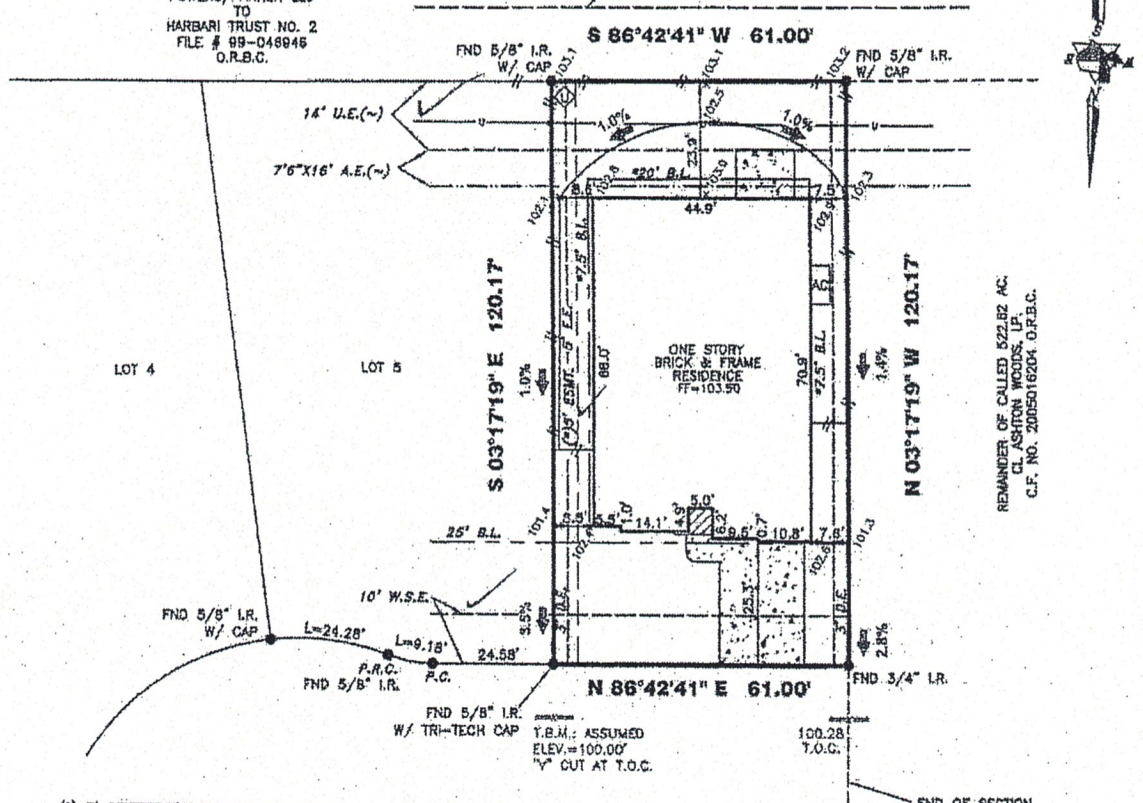

53.333 ACRES
POWERS/PARKER LLC
TO
HARBAJI TRUST NO. 2
FILE # 99-048946
O.R.B.C.

15' FILL AGREEMENT ESMT.
DOC. # 2007033545
O.R.B.C.