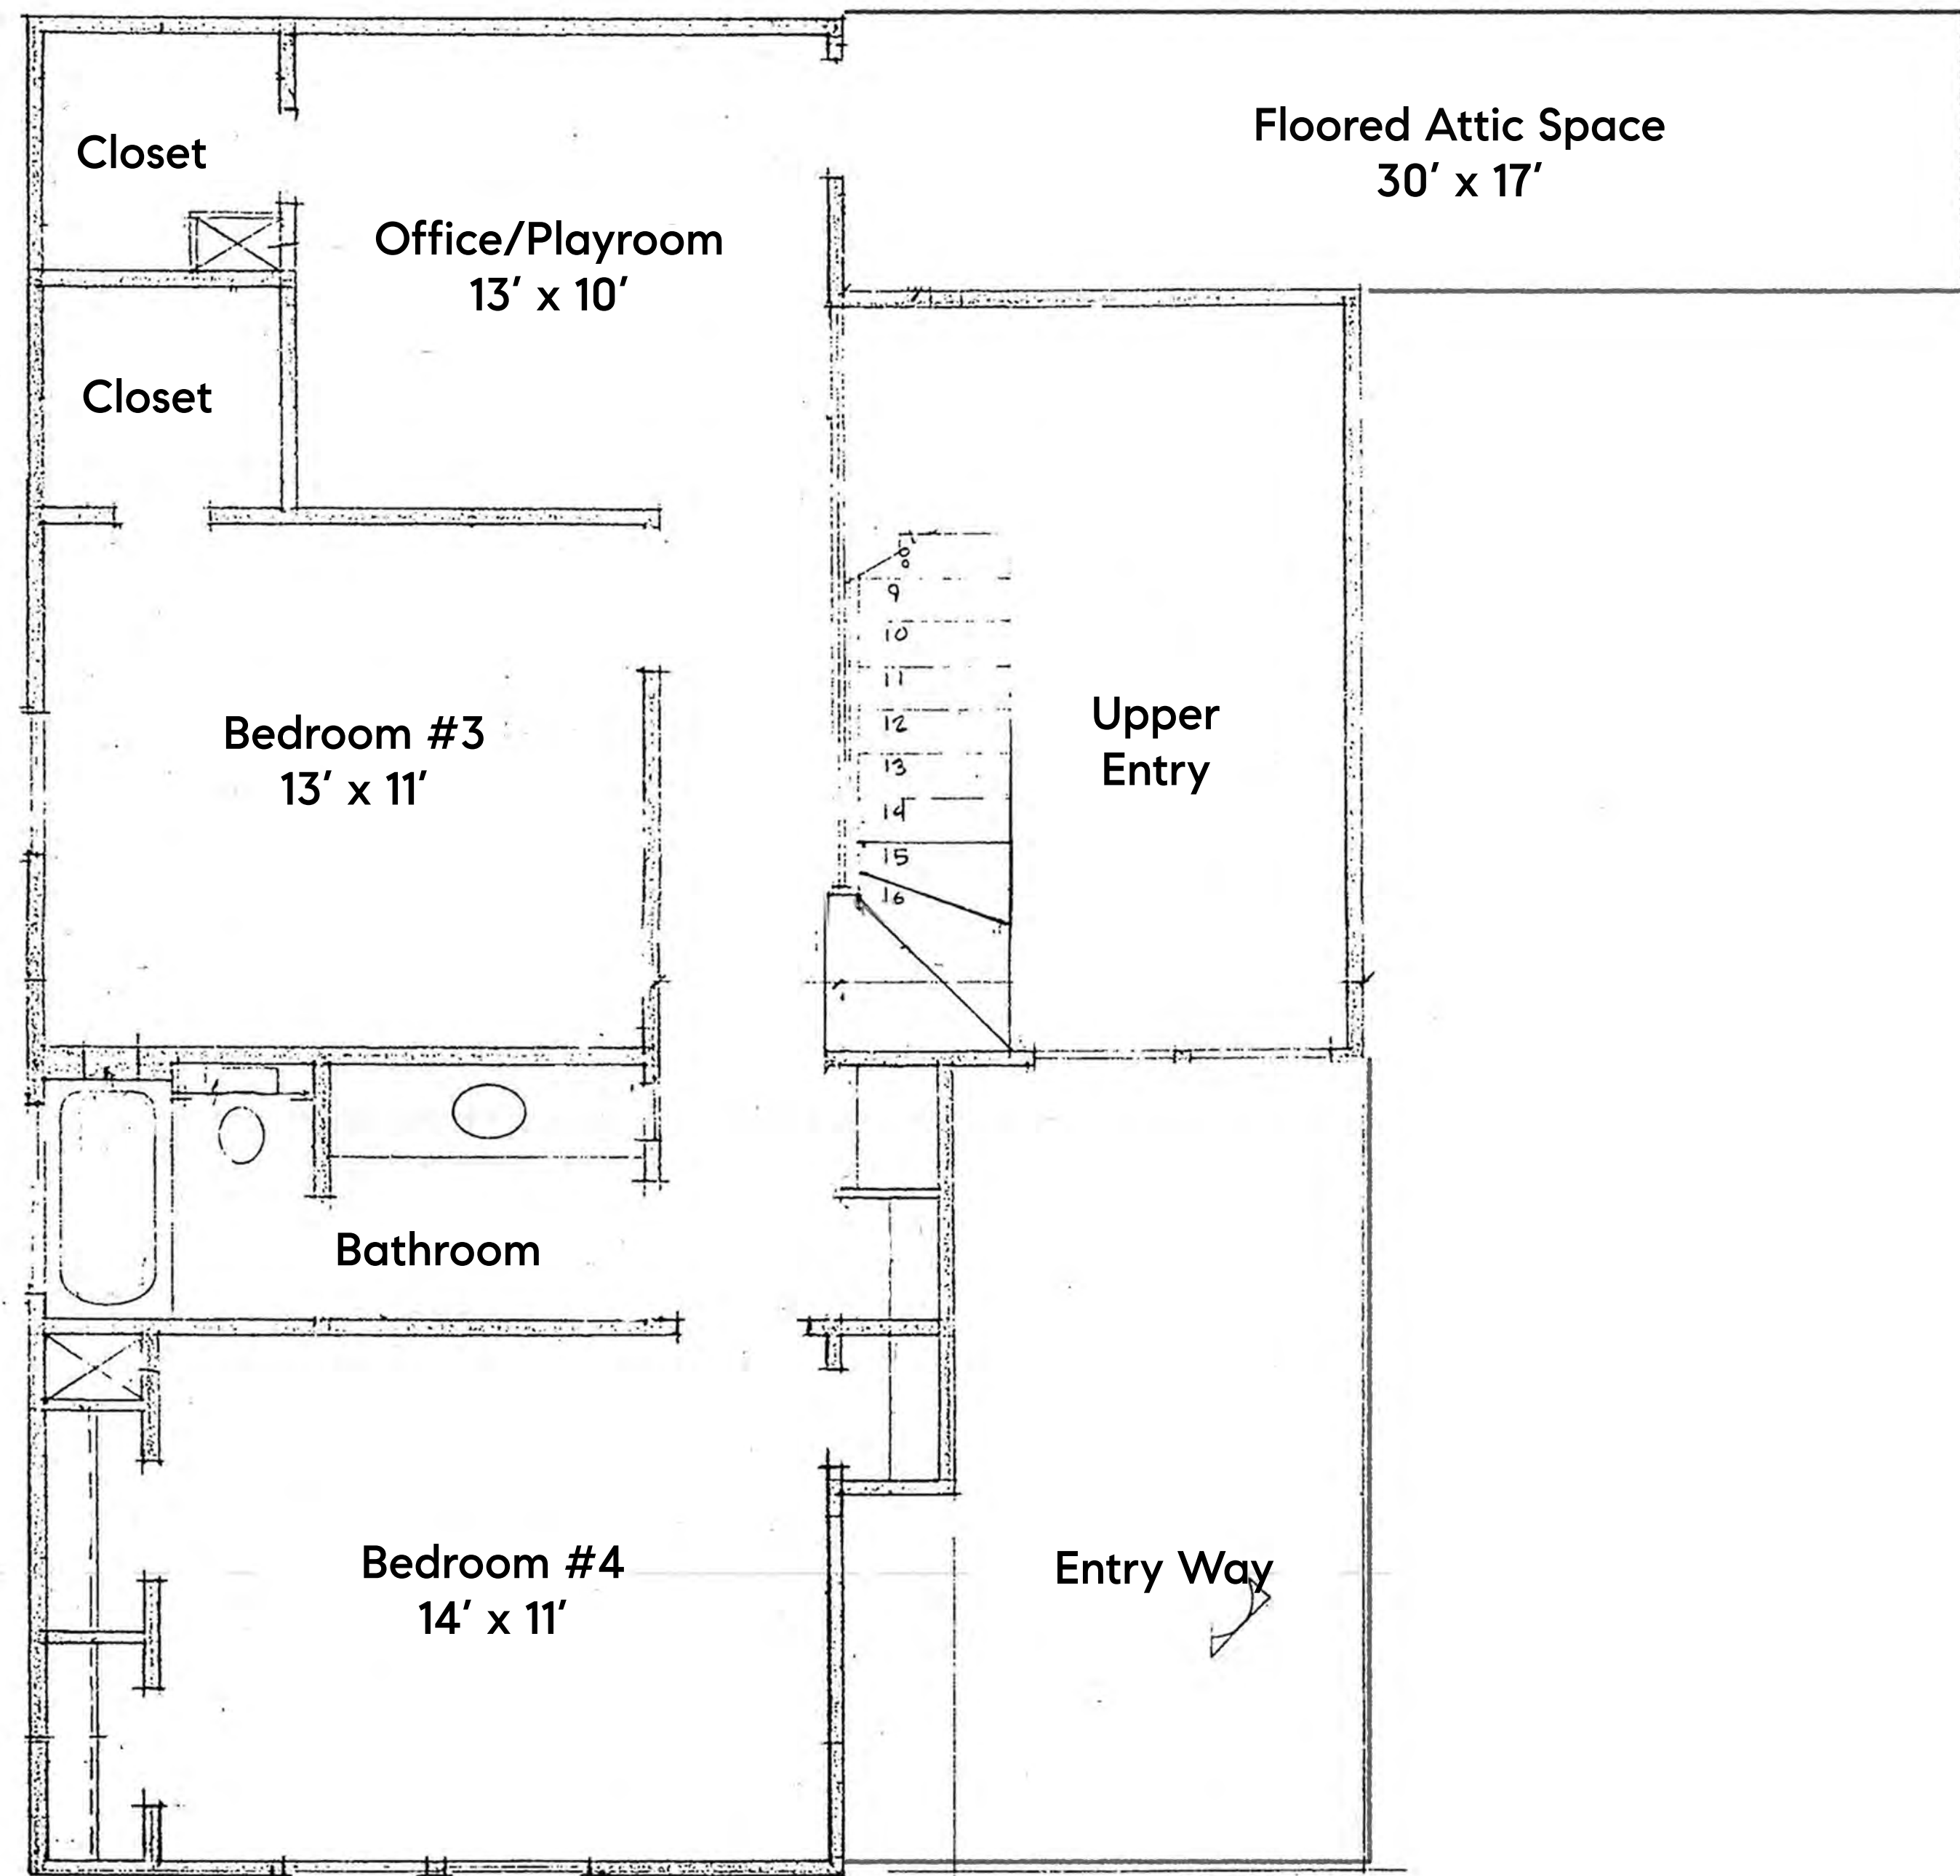

First Floor
(ceiling ht 10')

14110 River Forest Floor Plan
(total square footage = 3,602)

Second Floor
(ceiling ht 9')