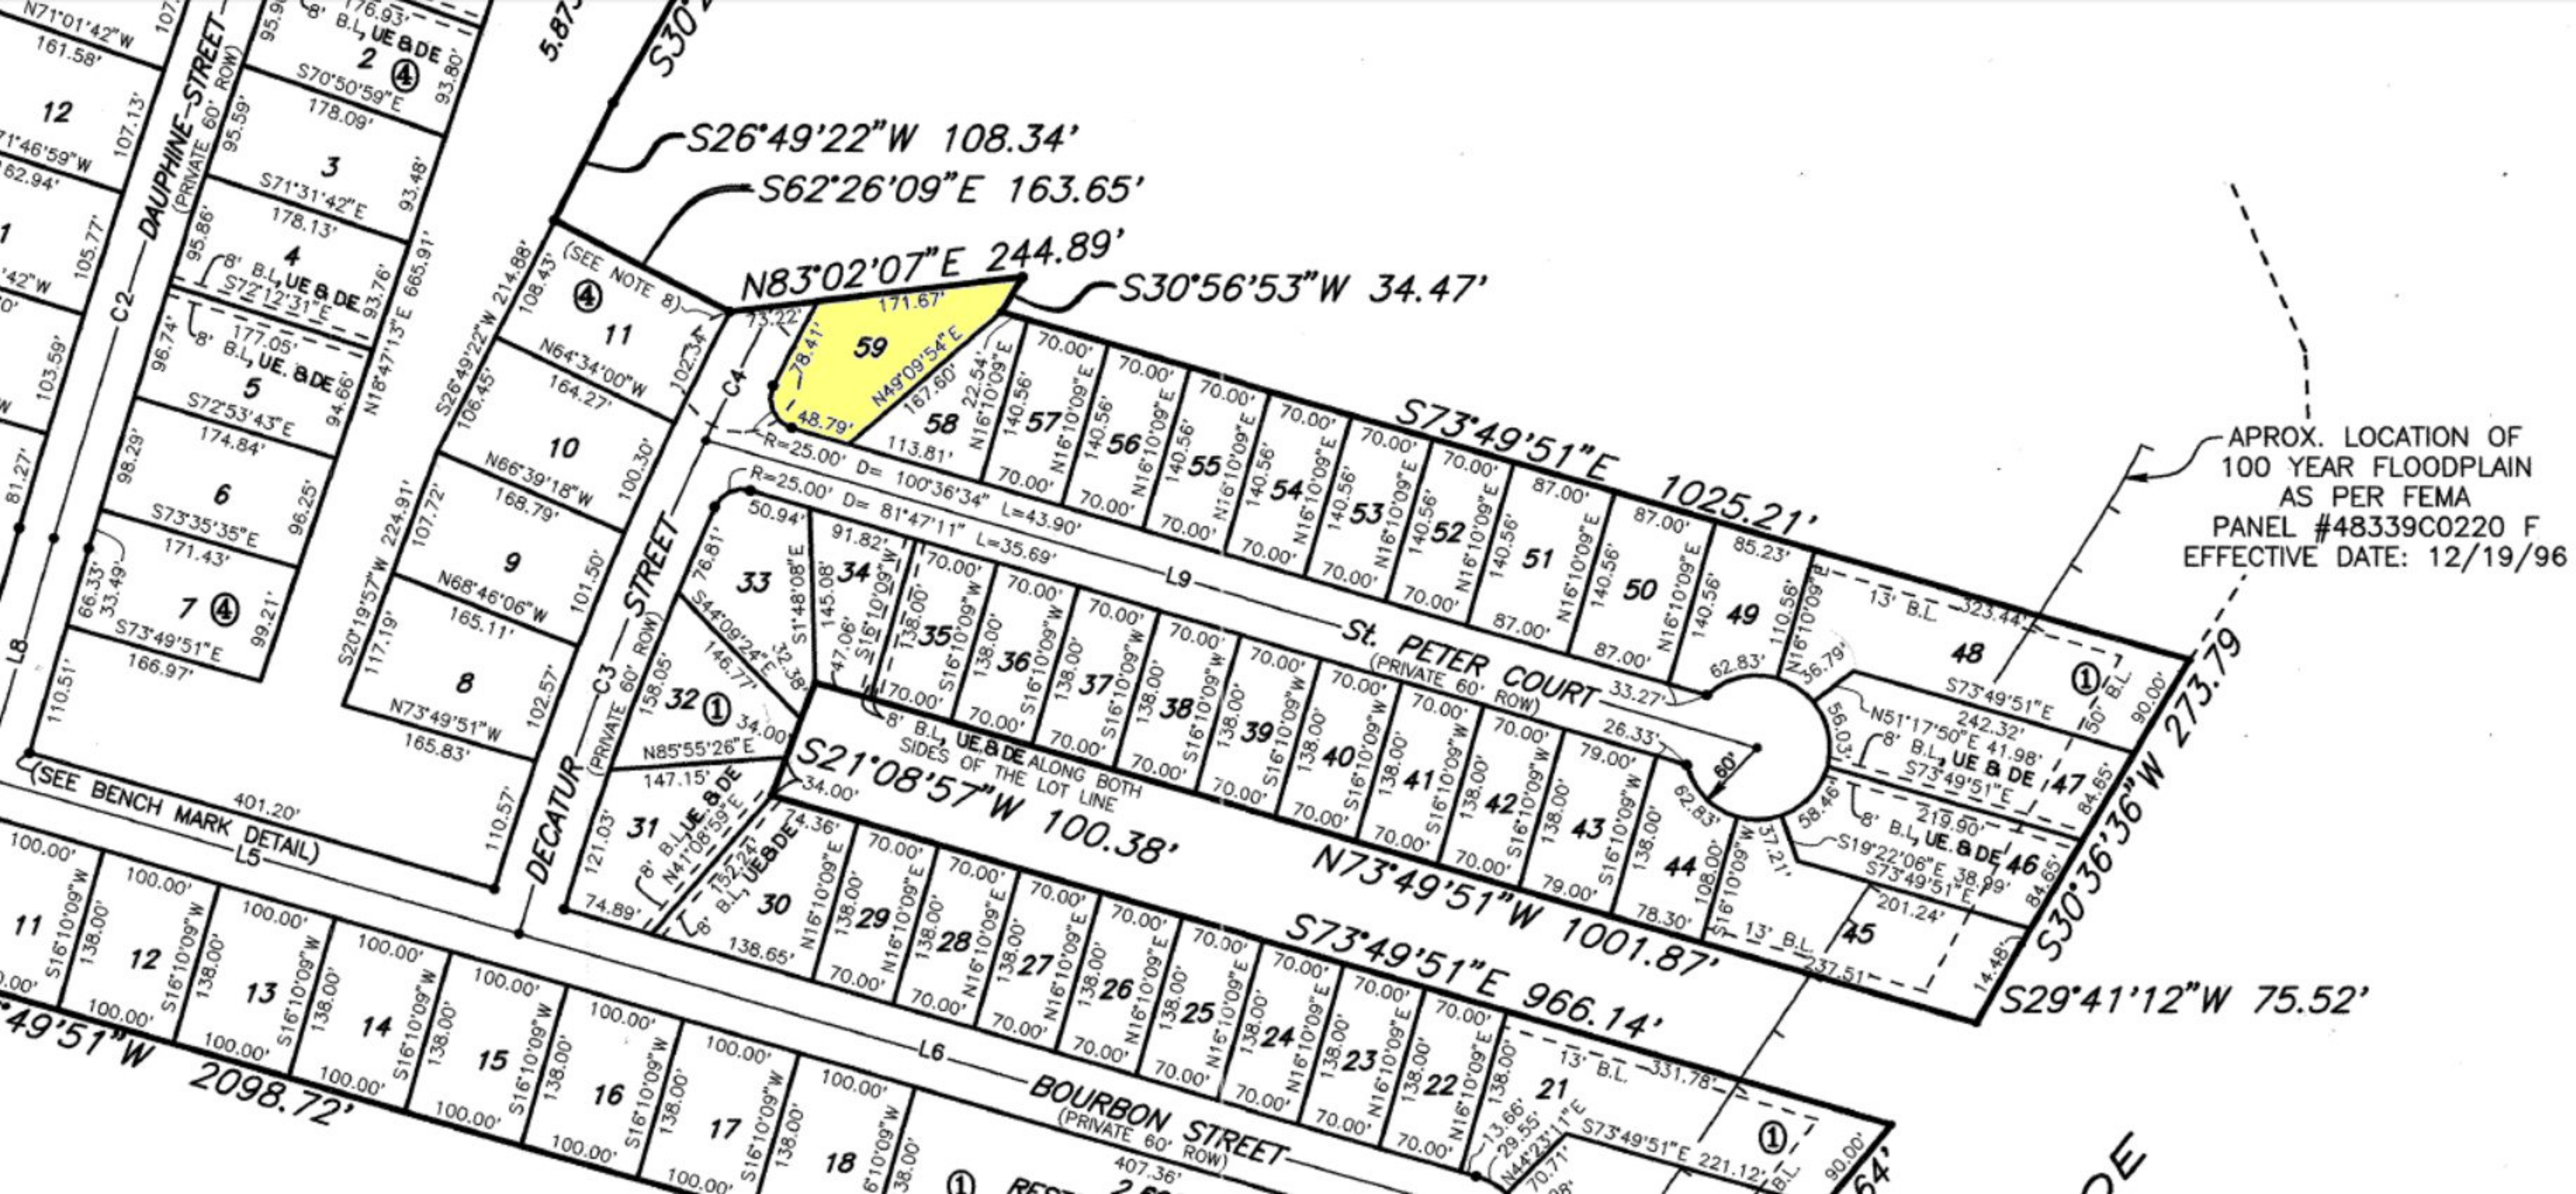

*** 1/3-ac CANAL WATERFRONT *** 12598 St Peter Ct ~ FRENCH QUARTER on Lake Conroe

St Ann Ct

St Ann Ct

Decatur St

Saint Peter Court

Saint Peter Court

Decatur St

Bourbon St

220FT

210FT

200FT

230FT

220FT

210FT

200FT

220FT

210FT

Decatur St

Decatur St

St Ann Ct

St Ann Ct

Saint Peter Court

Saint Peter Court

Saint Peter Court

Decatur St

220 FT

220 FT

230 FT

220 FT

230 FT