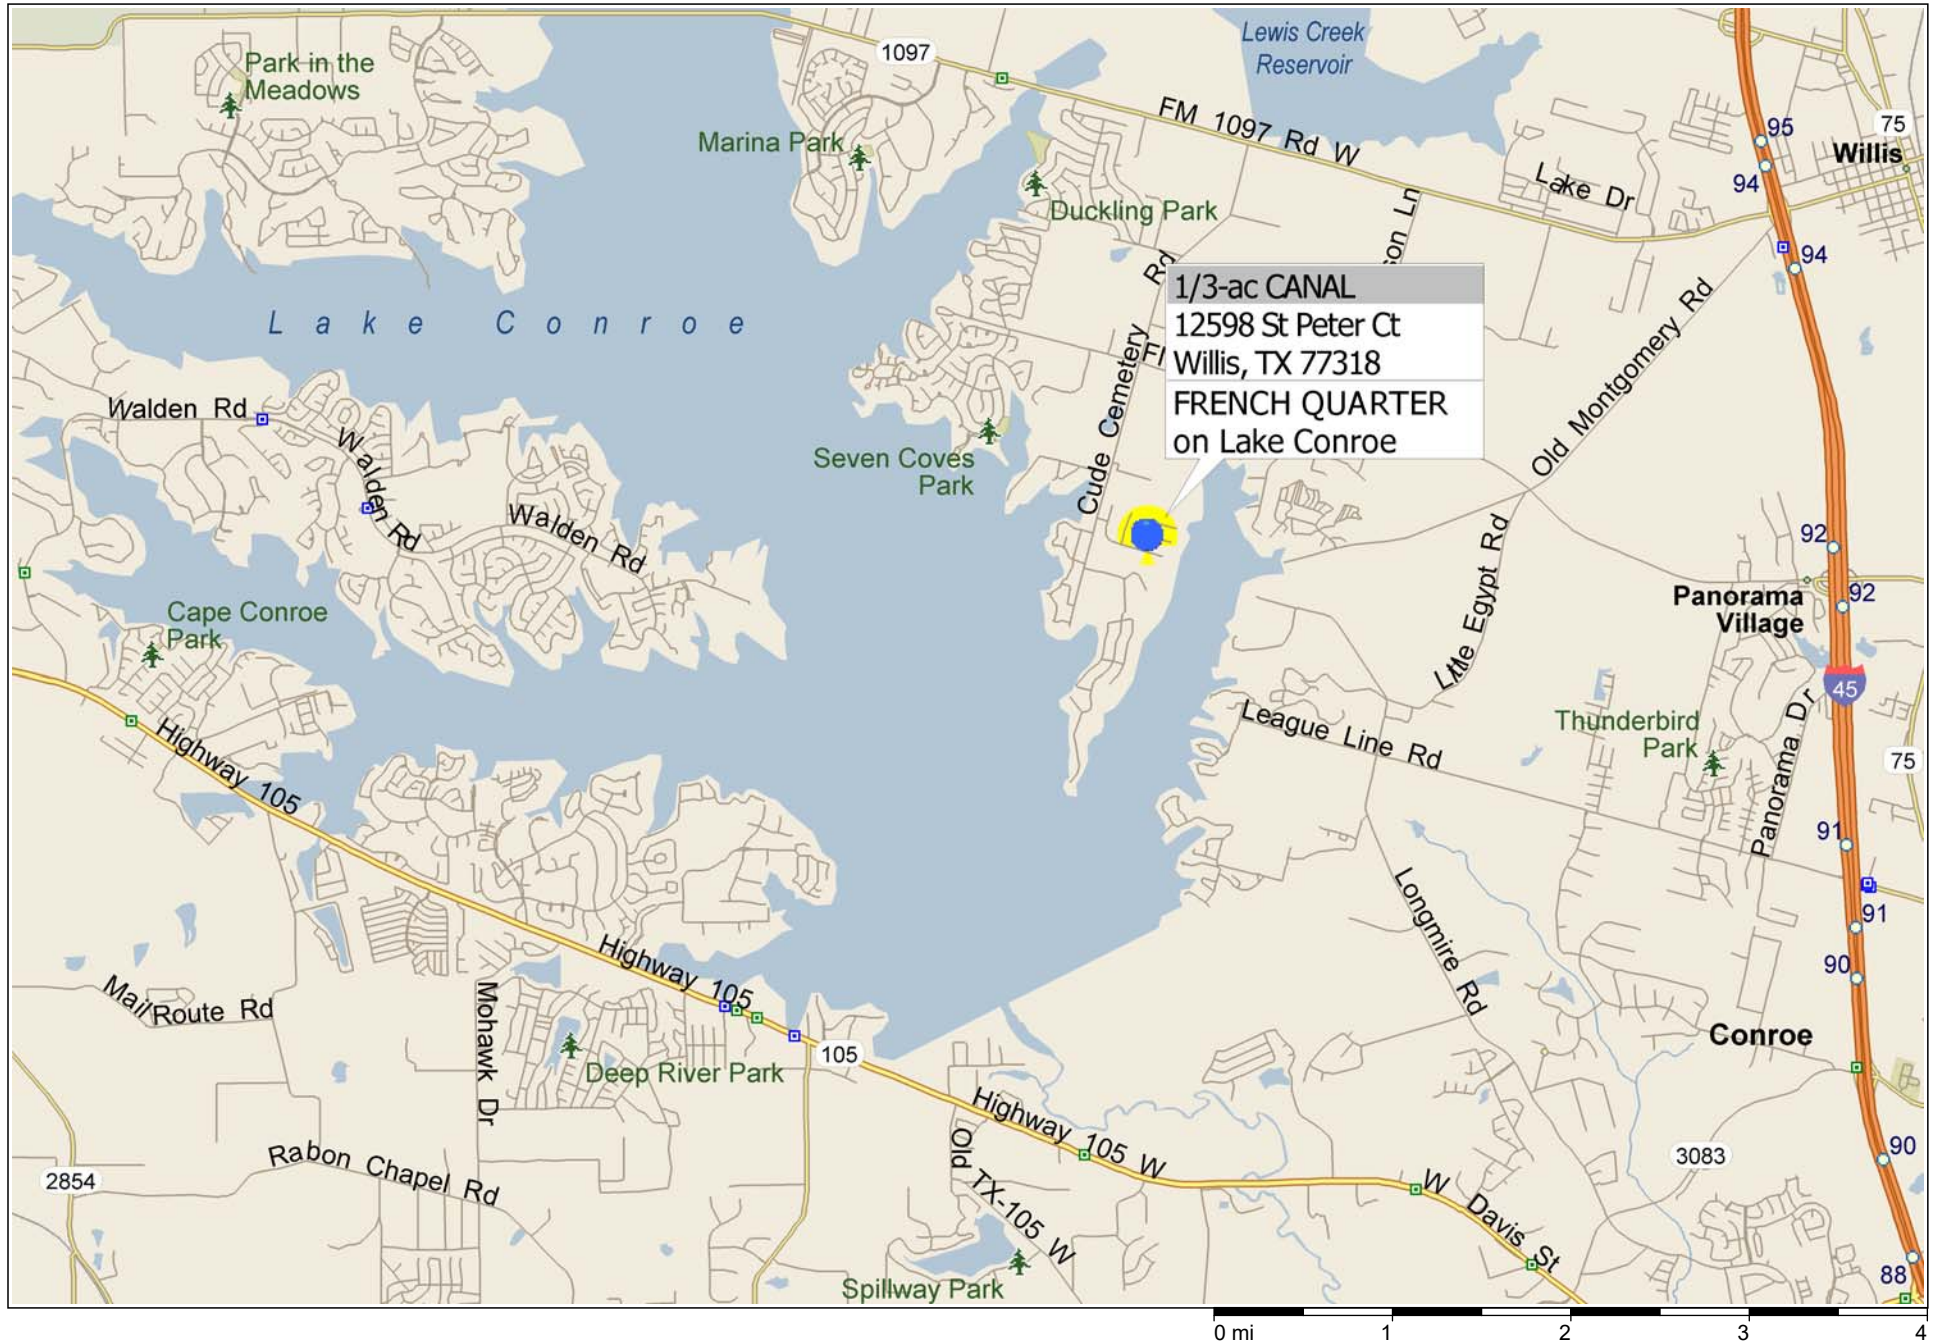

*** 1/3-ac CANAL WATERFRONT *** 12598 St Peter Ct ~ FRENCH QUARTER on Lake Conroe

St Ann Ct

St Ann Ct

Decatur St

Saint Peter Court

Saint Peter Court

Decatur St

Bourbon St

210FT

Decatur St

Decatur St

St Ann Ct

St Ann Ct

Saint Peter Court

Saint Peter Court

Saint Peter Court

Decatur St

220 FT

220 FT

230 FT

220 FT

230 FT