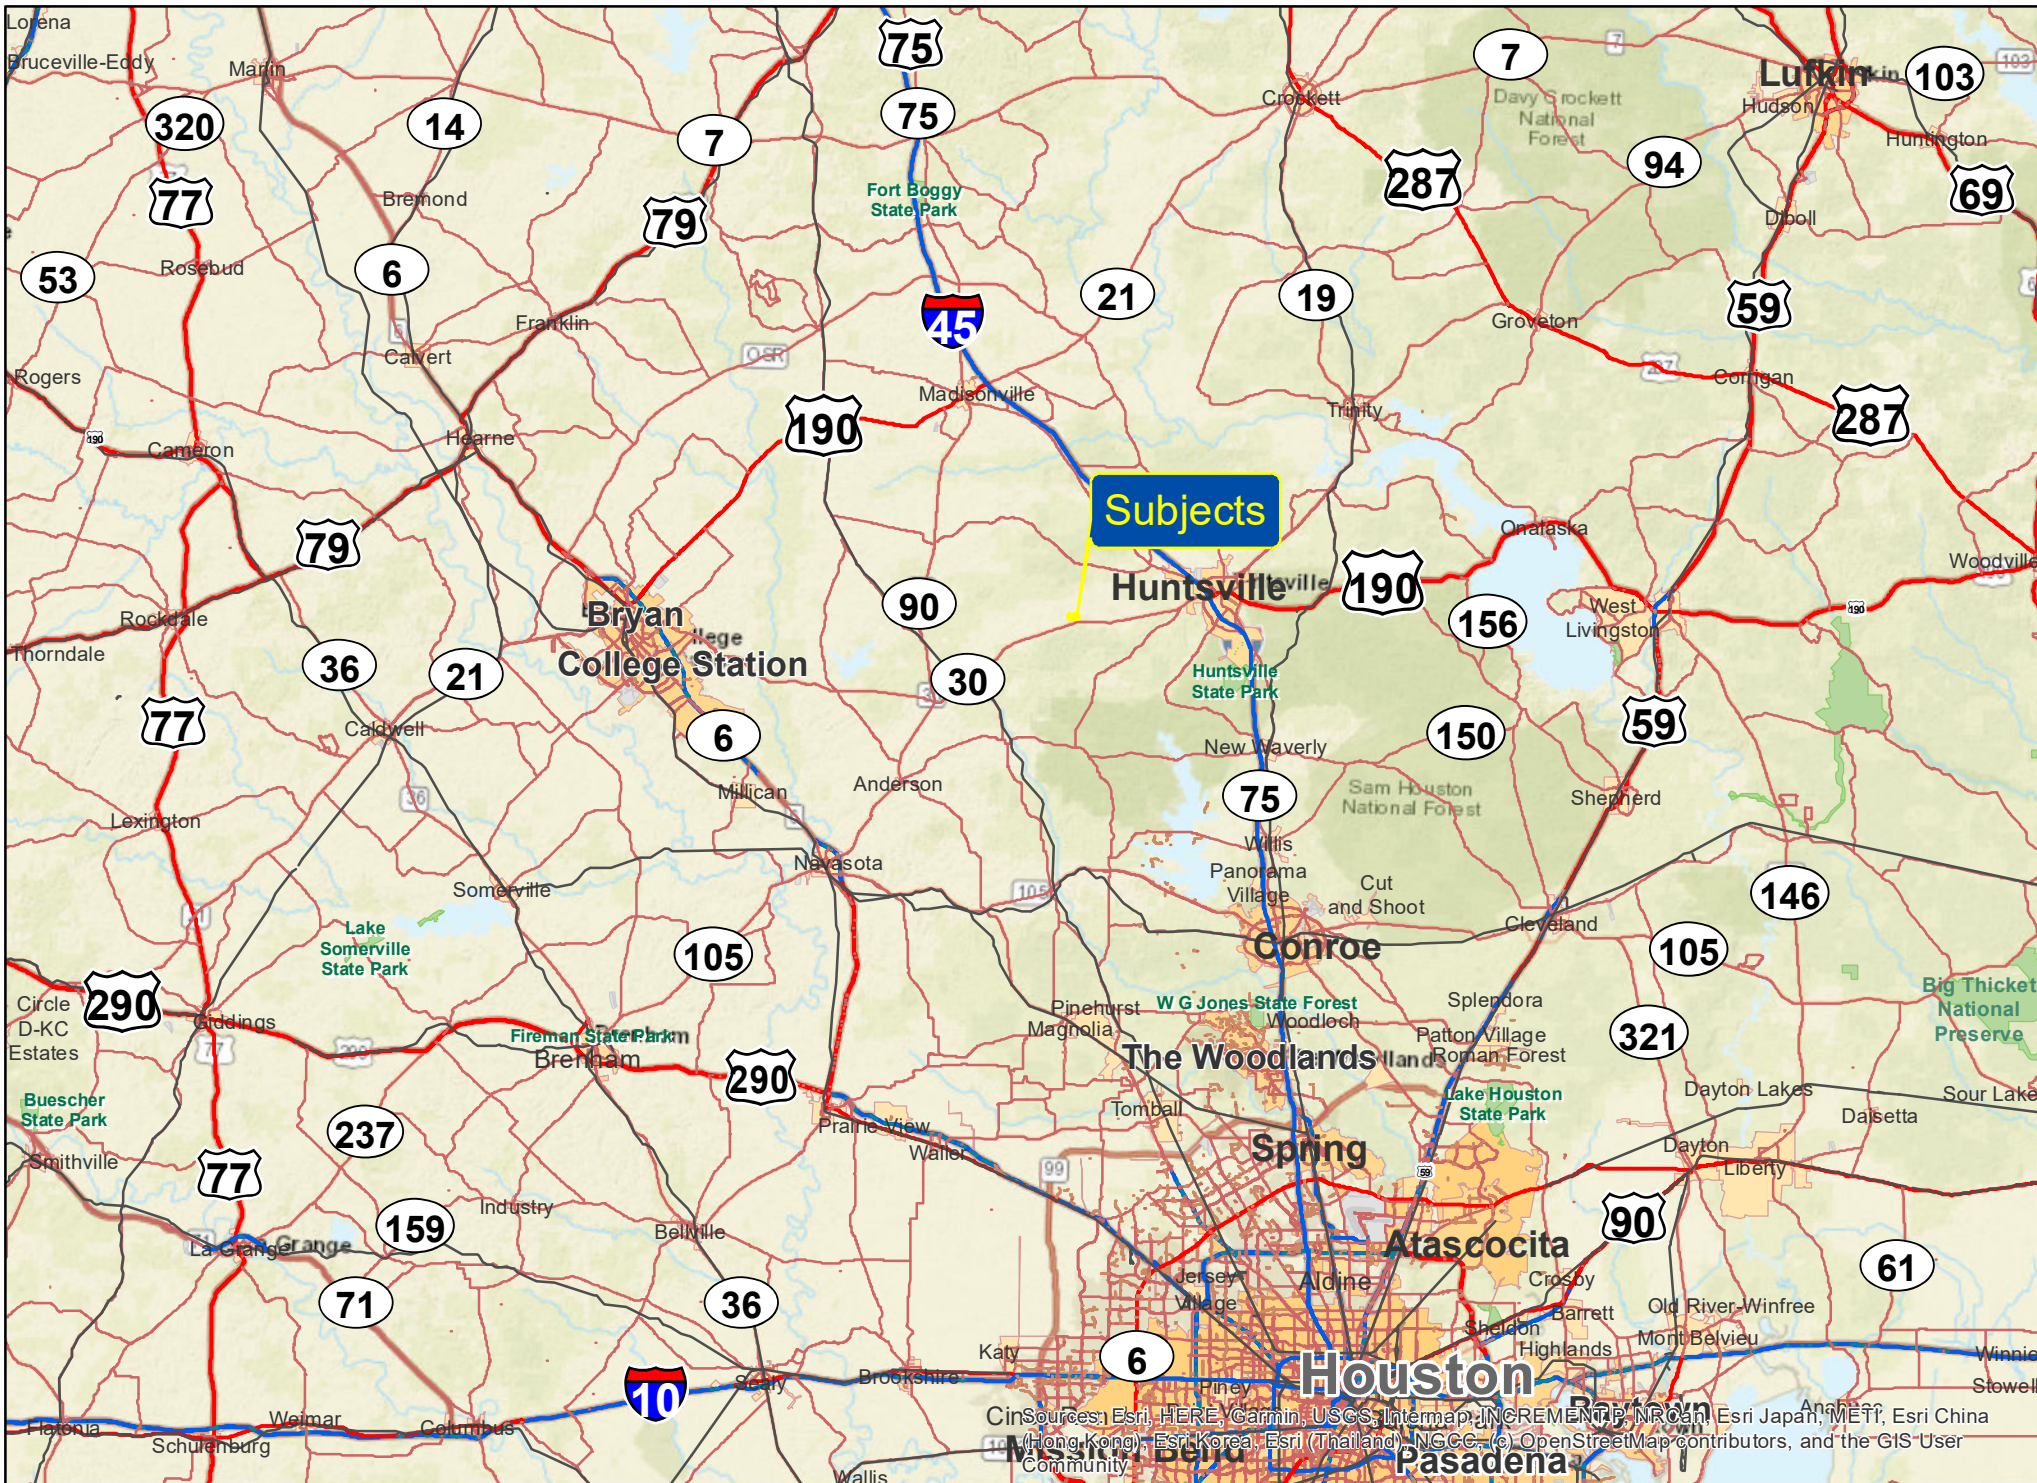

Morgan Spur Tracts | Huntsville, Walker Co., TX

For illustration purposes only.

Sources: Esri, HERE, Garmin, USGS, Intermap, INCREMENT P, NRCan, Esri Japan, METI, Esri China (Hong Kong), Esri Korea, Esri (Thailand), NGCC, (c) OpenStreetMap contributors, and the GIS User Community

Morgan Spur Tracts | Huntsville, Walker Co., TX

For illustration purposes only.

Map data sources: Esri, HERE, Garmin, USGS, Intermap, INCREMENT P, NRCan, Esri Japan, METI, Esri China (Hong Kong), Esri Korea, Esri (Thailand), NGCC, (c) OpenStreetMap contributors, and the GIS User Community

Morgan Spur Tracts | Huntsville, Walker Co., TX

For illustration purposes only.