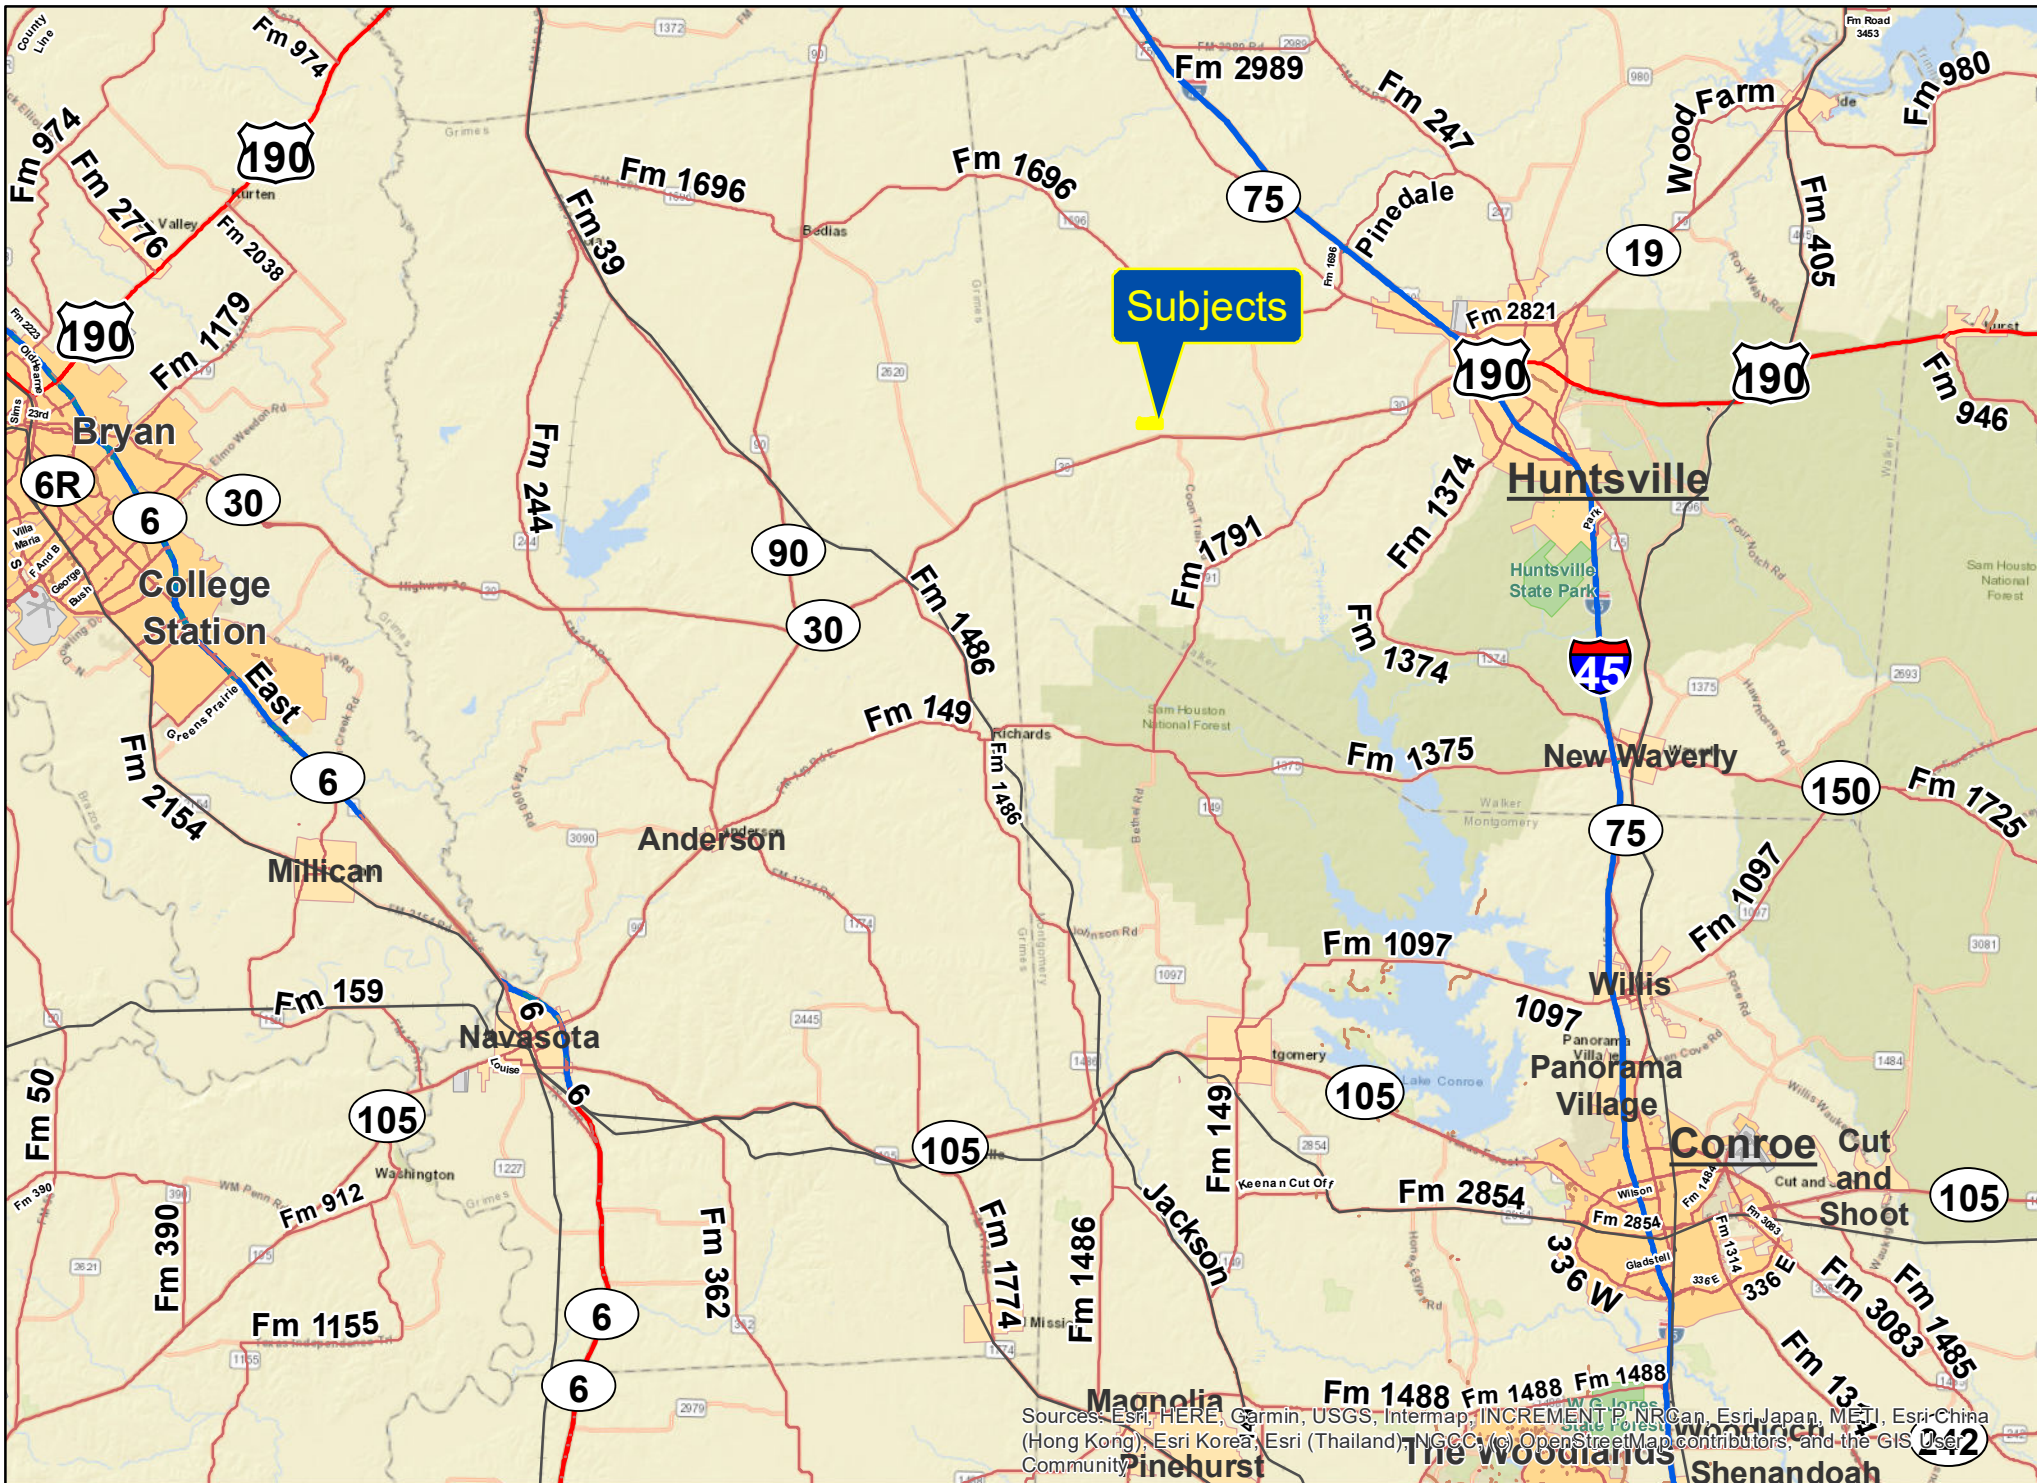

Morgan Spur Tracts | Huntsville, Walker Co., TX

For illustration purposes only.

Sources: Esri, HERE, Garmin, USGS, Intermap, INCREMENT P, NRCan, Esri Japan, METI, Esri China (Hong Kong), Esri Korea, Esri (Thailand), NGCC, (c) OpenStreetMap contributors, and the GIS User Community

Morgan Spur Tracts | Huntsville, Walker Co., TX

For illustration purposes only.

Map data sources: Esri, HERE, Garmin, USGS, Intermap, INCREMENT P, NRCan, Esri Japan, METI, Esri China (Hong Kong), Esri Korea, Esri (Thailand), NGCC, (c) OpenStreetMap contributors, and the GIS User Community

Morgan Spur Tracts | Huntsville, Walker Co., TX

For illustration purposes only.