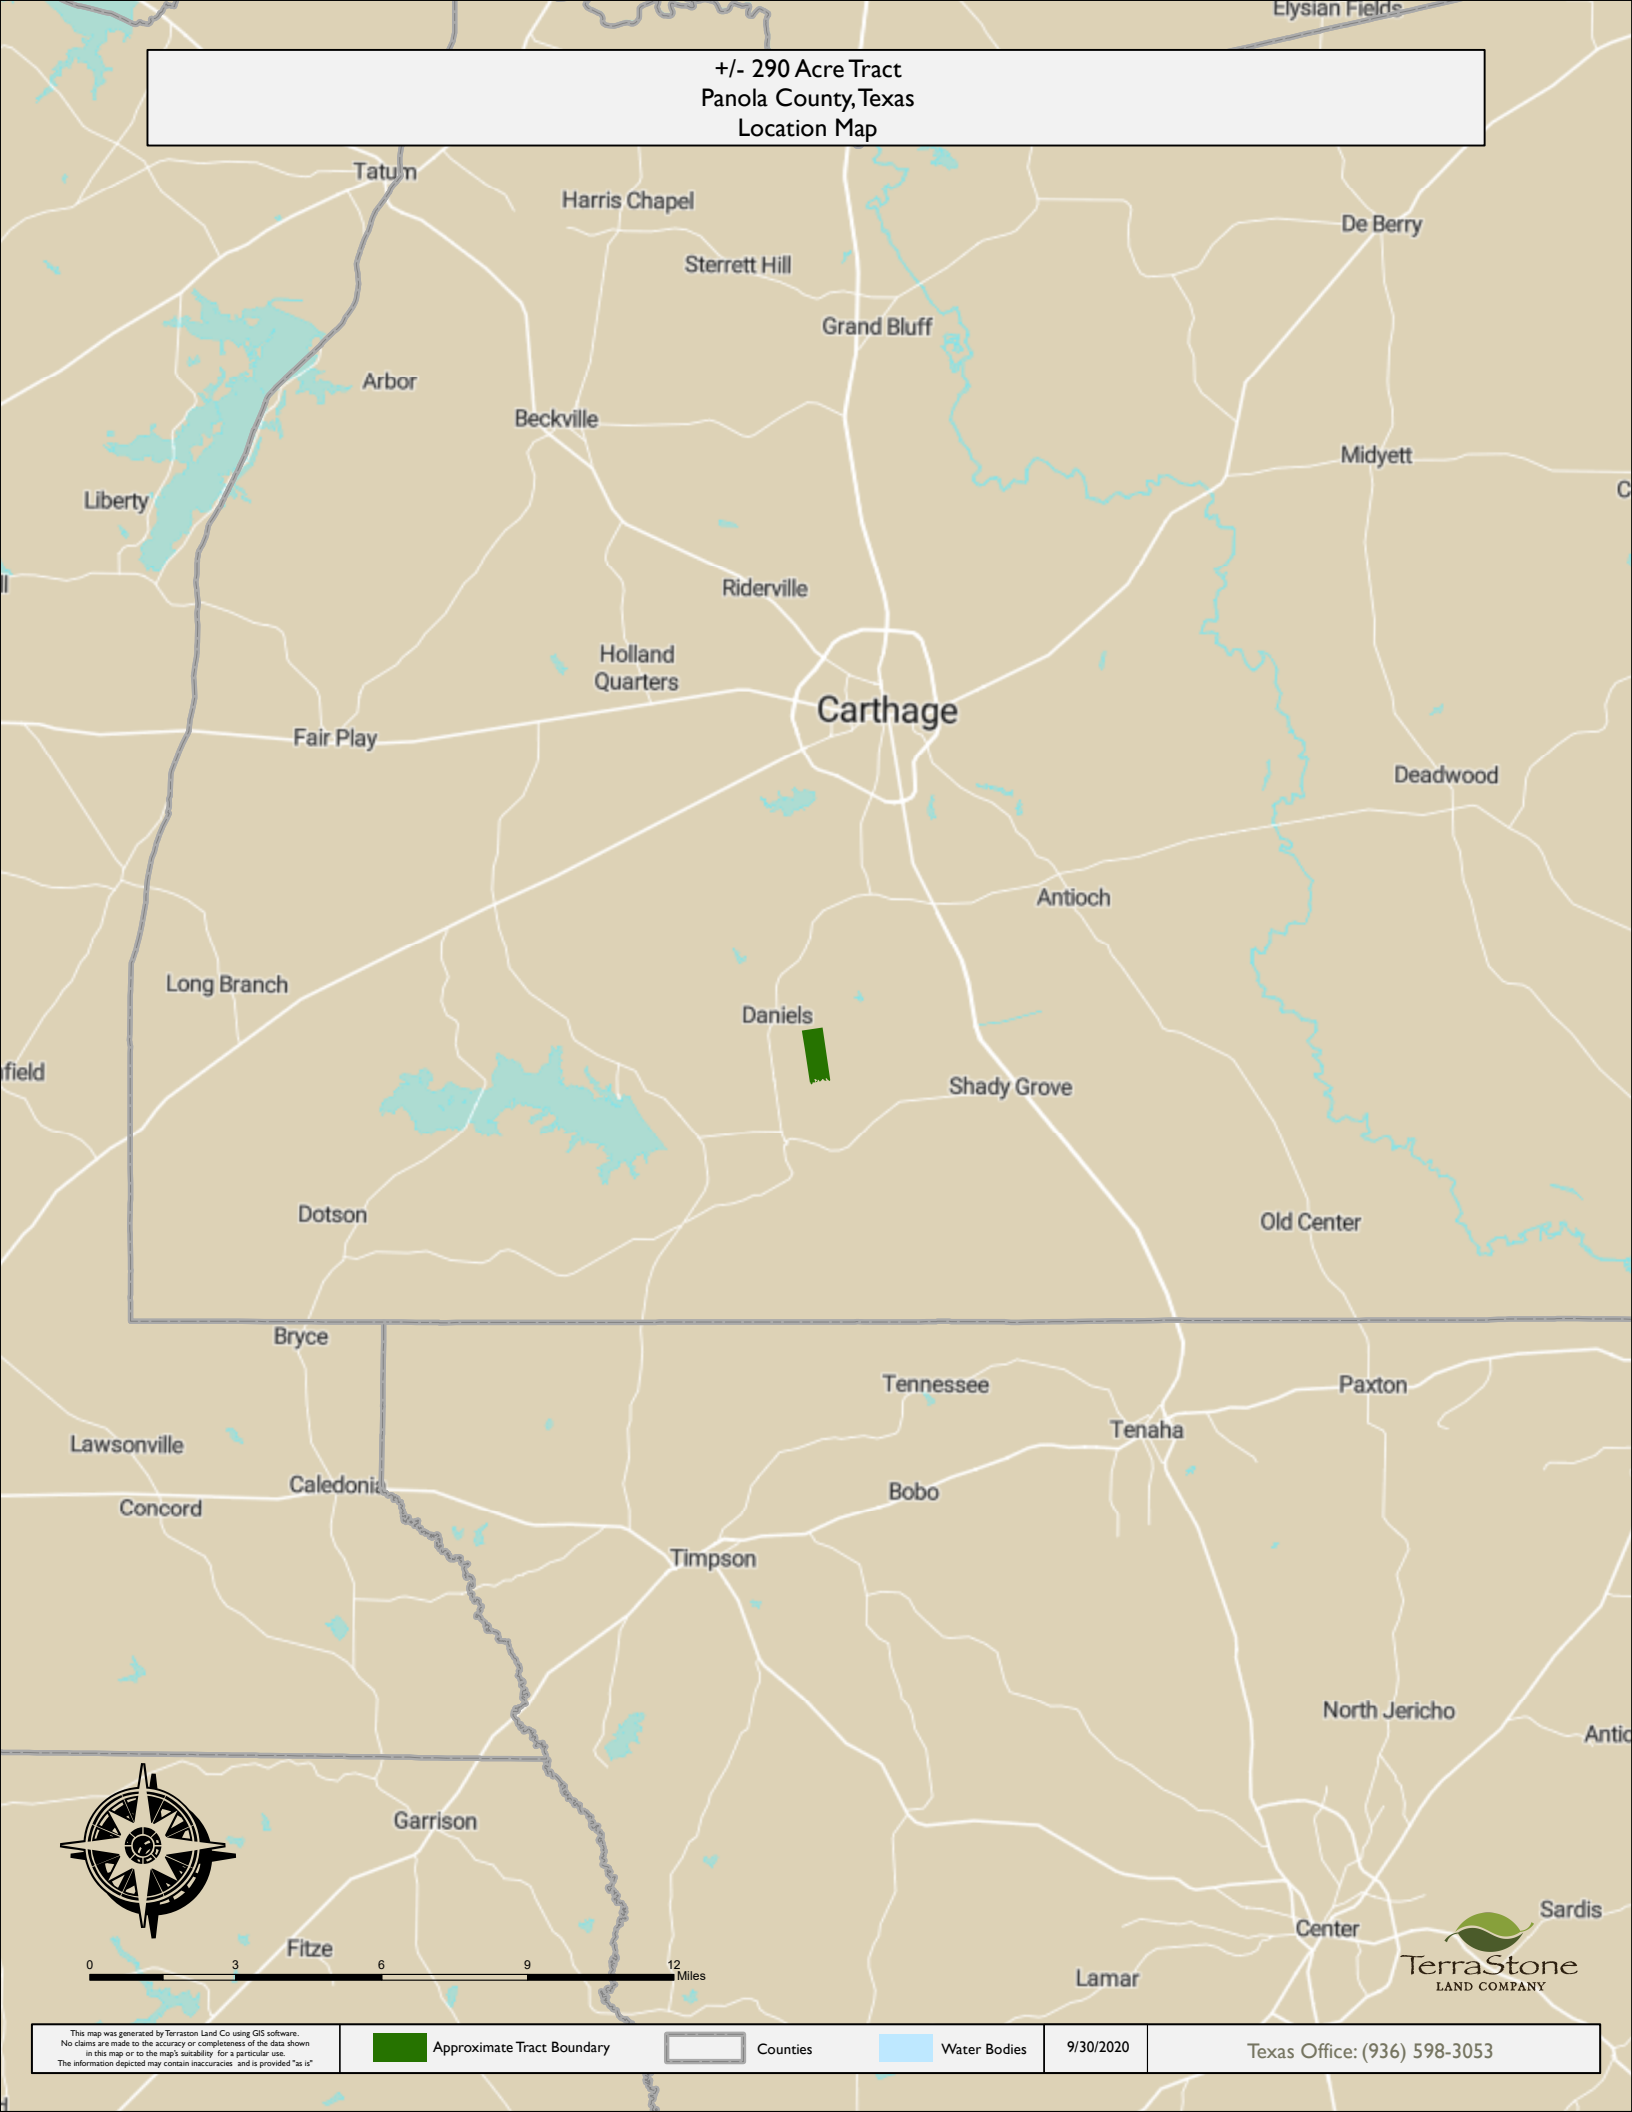

+/- 290 Acre Tract
Panola County, Texas
Location Map

Approximate Tract Boundary

Counties

Water Bodies

9/30/2020

Texas Office: (936) 598-3053