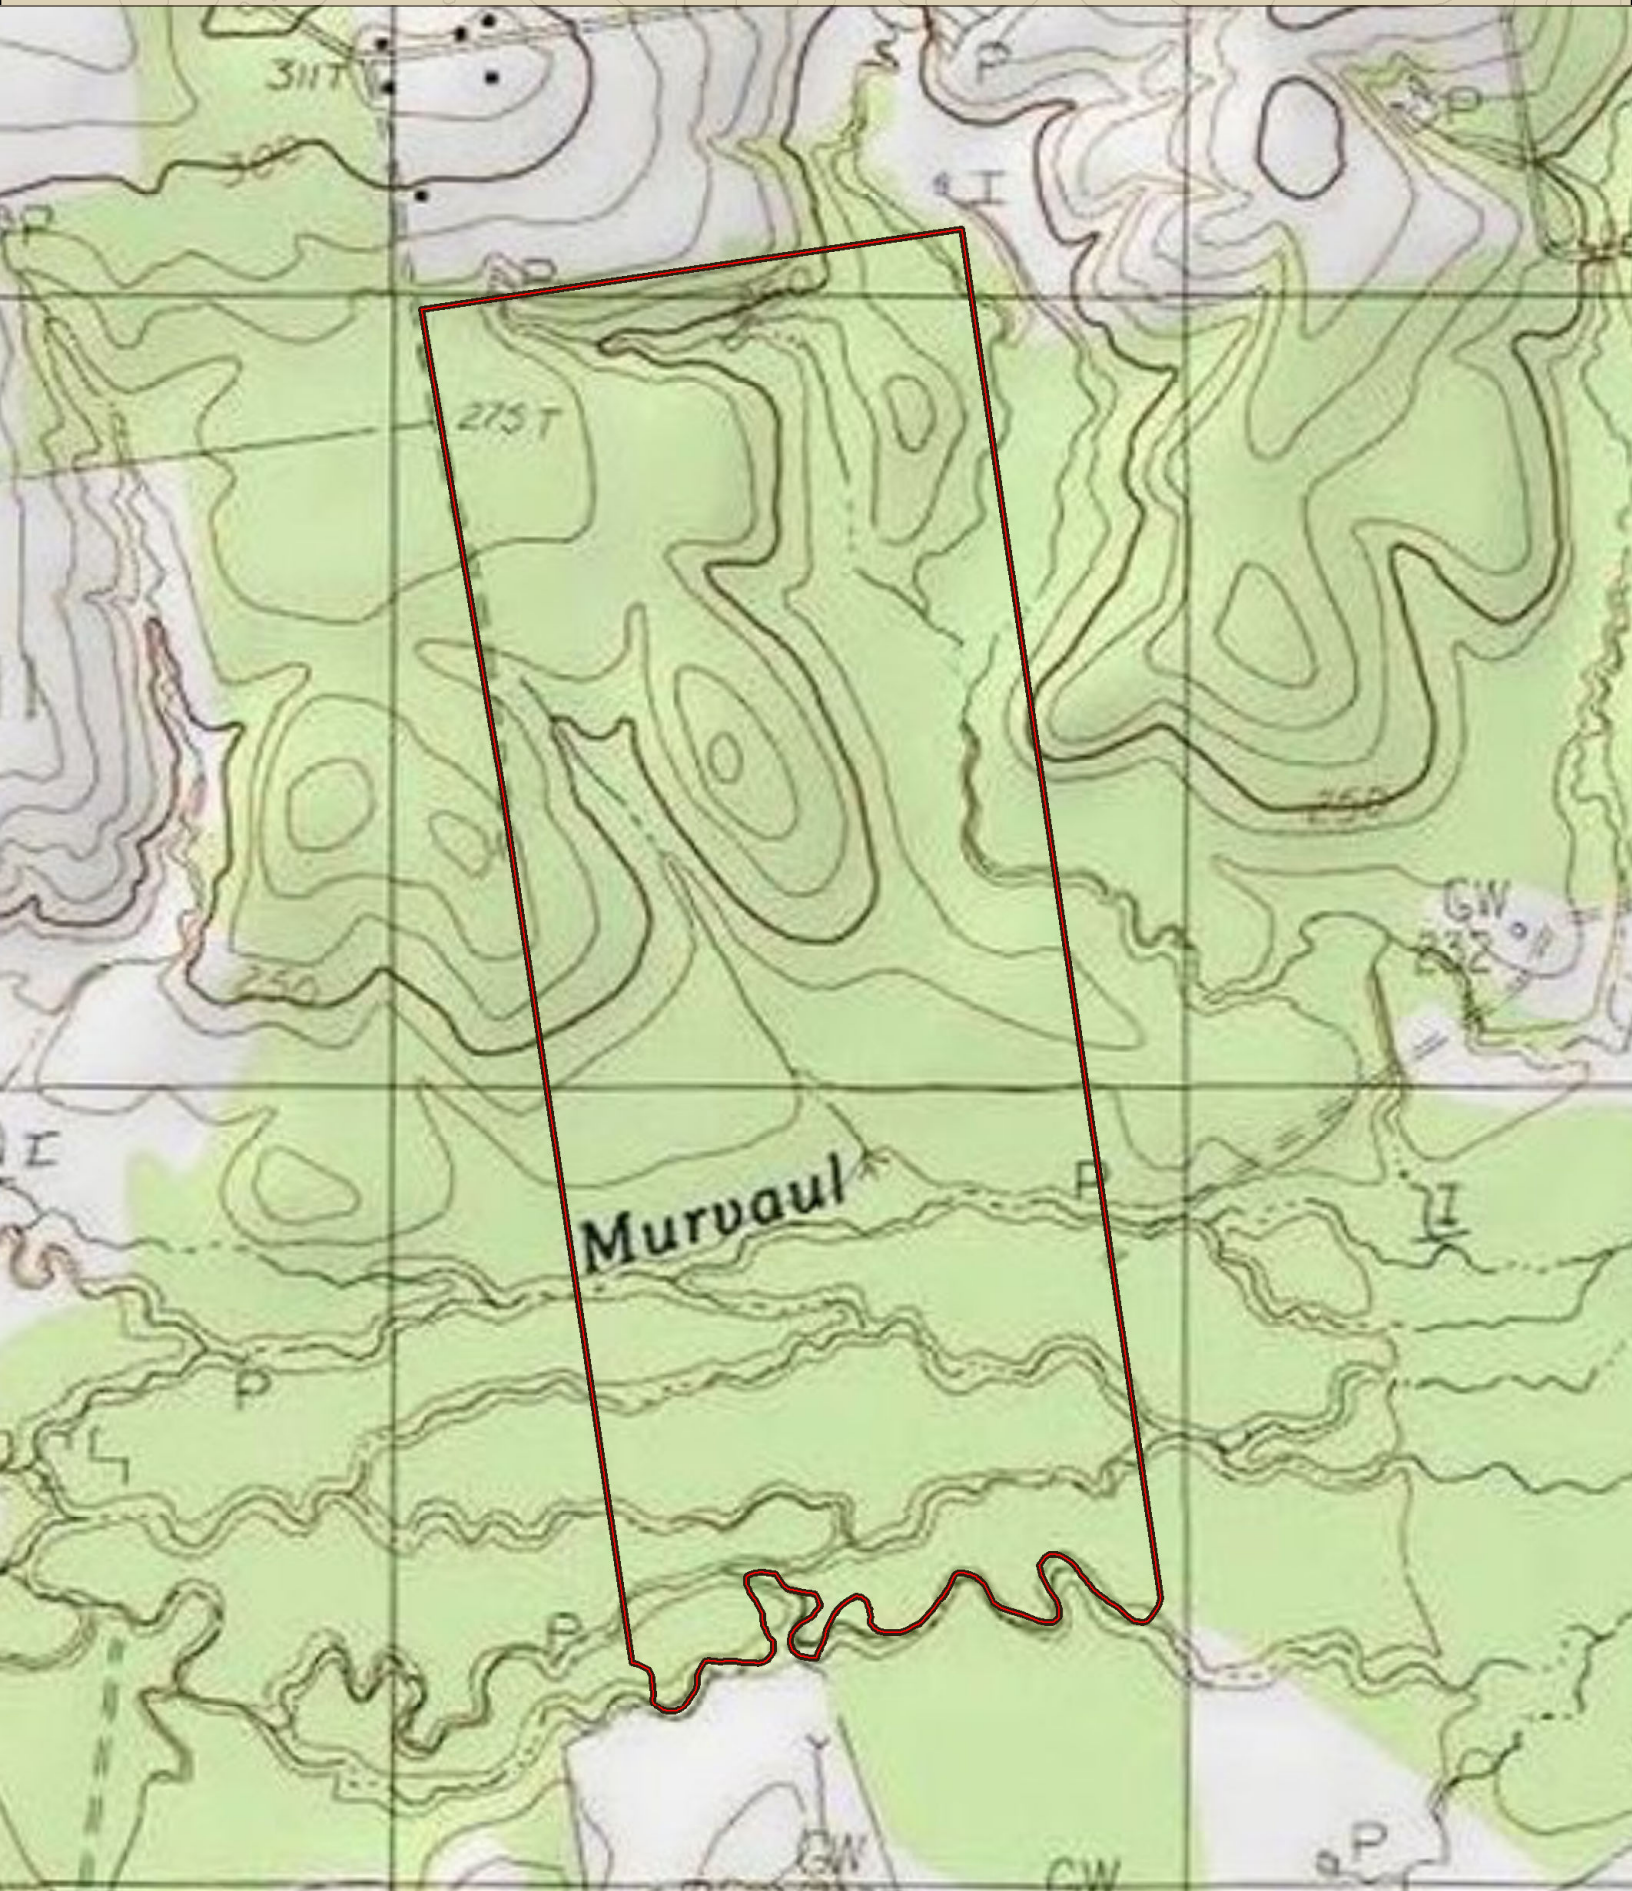

**+/- 290 Acre Tract  
Panola County, Texas**

9/30/2020

Imagery: Topo

0 670 1,340 2,010 2,680 Feet

1 Inch = 797 Feet

This map was generated by TerraStone Land Co.  
No claims are made to the accuracy  
or completeness of the data depicted in this  
map or to the map's suitability for a particular  
use. The information depicted may contain  
inaccuracies and is provided "as is".