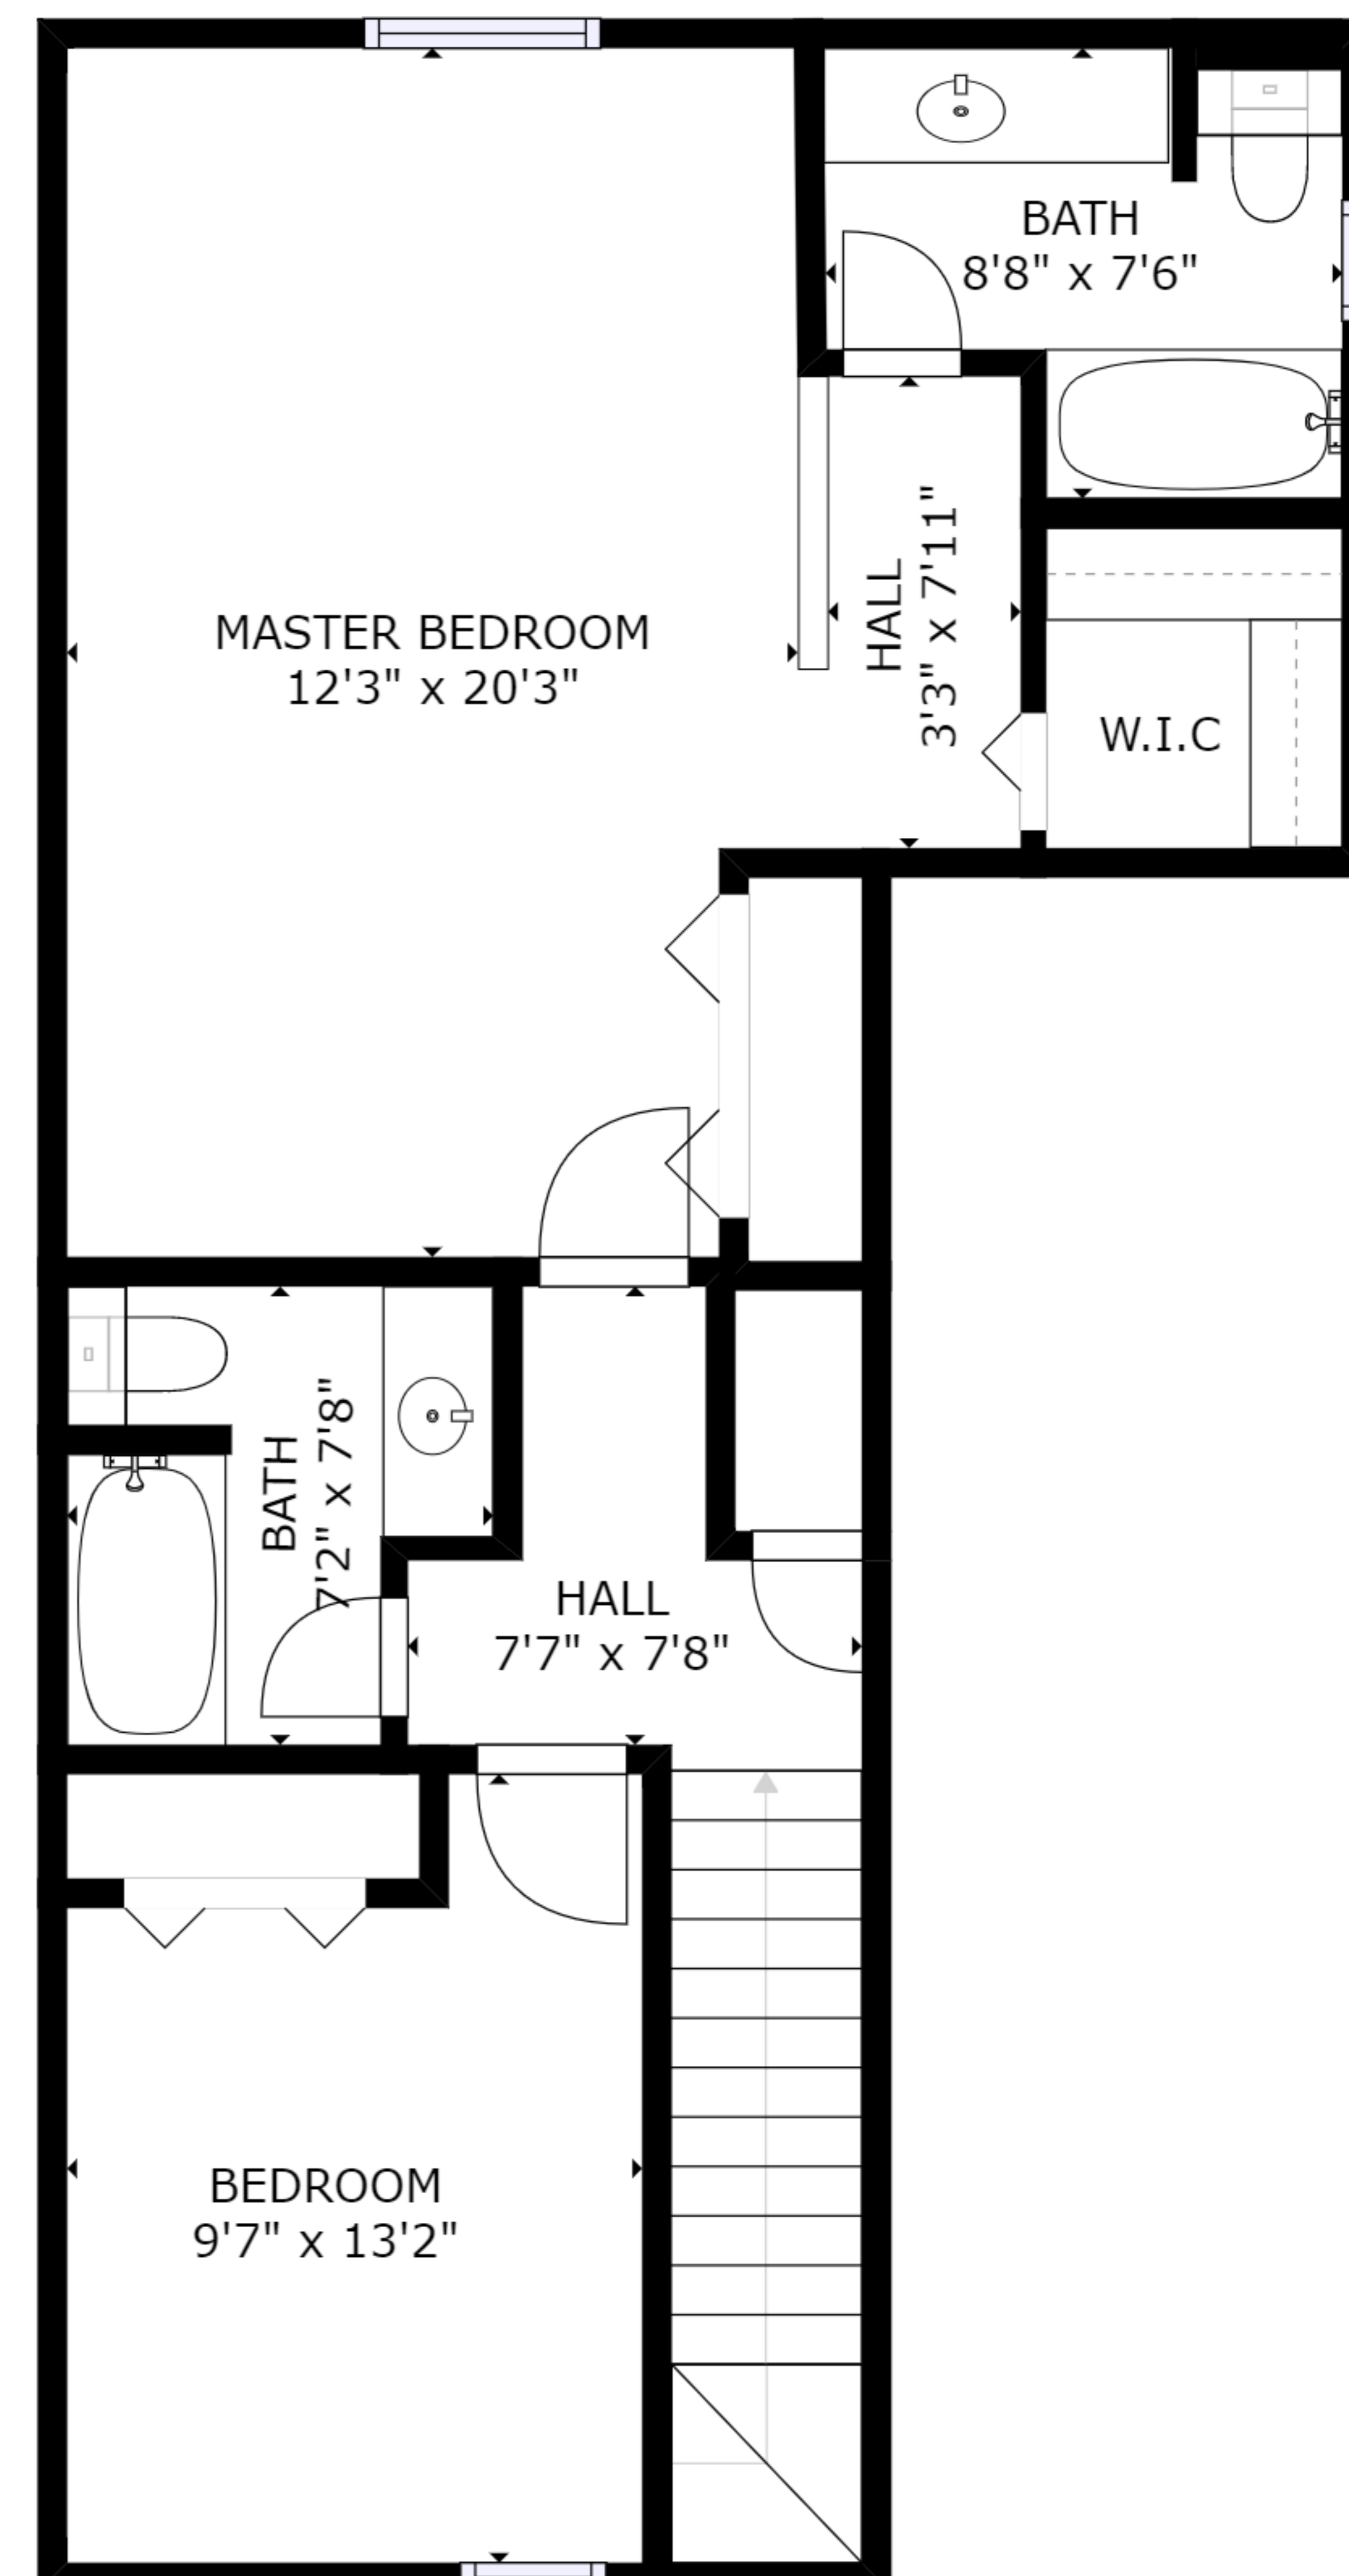

FLOOR 1

FLOOR 2

GROSS INTERNAL AREA  
 FLOOR 1: 663 sq ft, FLOOR 2: 666 sq ft  
 TOTAL: 1329 sq ft  
 SIZES AND DIMENSIONS ARE APPROXIMATE, ACTUAL MAY VARY.