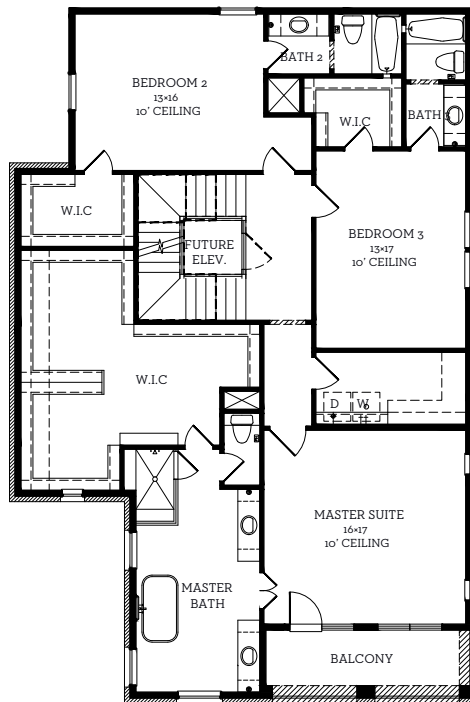

# INTOWN

— HOMES —

6102 Cottage Grove Lake Dr

4,009 sq.ft.

4 bedrooms / 4.5 baths

**First Floor**  
1349 sq.ft

**Second Floor**  
1884 sq.ft

**Third Floor**  
776 sq.ft

All prices, features and plans are subject to change without notice. Square footage is approximate. No representation or warranties either expressed or implied. Are made as to the accuracy of the information herein or with respect to the suitability, usability, merchantability or conditions of any property herein described. All rights Reserved. InTownHomes 2014