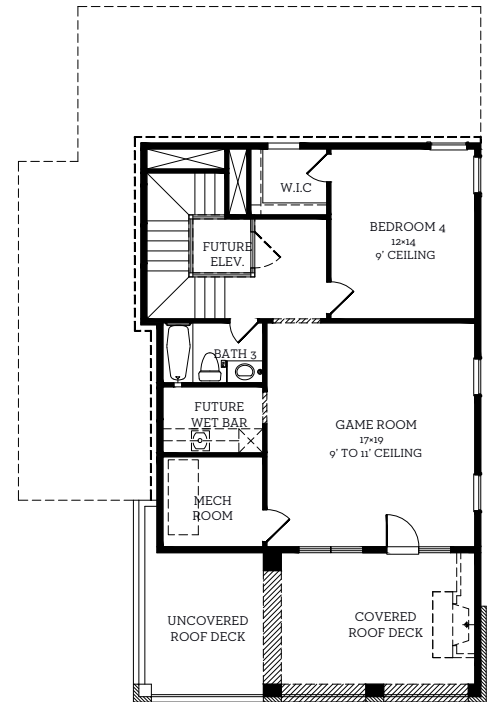

# INTOWN

— HOMES —

6102 Cottage Grove Lake Dr

4,009 sq.ft.

4 bedrooms / 4.5 baths

**First Floor**  
1349 sq.ft

**Second Floor**  
1884 sq.ft

**Third Floor**  
776 sq.ft

All prices, features and plans are subject to change without notice. Square footage is approximate. No representation or warranties either expressed or implied. Are made as to the accuracy of the information herein or with respect to the suitability, usability, merchantability or conditions of any property herein described. All rights Reserved. InTownHomes 2014