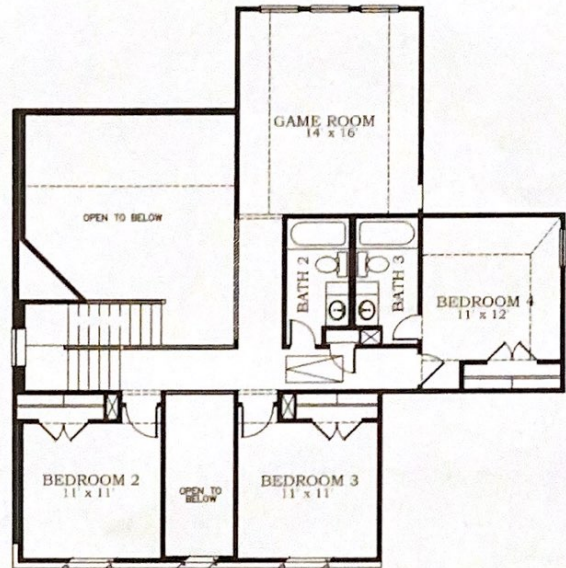

Juniper Ridge

4 Bedrooms | 3 Baths

2,934 Sq. Ft. Total

VISTA COLLECTION
PLAN #4944

LENNAR.COM

Quality homes since 1954

Plans and elevations are artist's renderings and may contain options, which are not standard on all models. Lennar reserves the right to make changes to these floor plans, specifications, dimensions and elevations without prior notice. Stated dimensions and square footage are approximate and should not be used as representation of the home's precise or actual size. Any statement, verbal or written, regarding "under air" or "finished area" or any other description or modifier of the square footage size of any home is a shorthand description of the manner in which the square footage was estimated and should not be construed to indicate certainty. Copyright © 2011 Lennar Corporation. Lennar and the Lennar logo are registered service marks of Lennar Corporation and/or its subsidiaries. 12/12