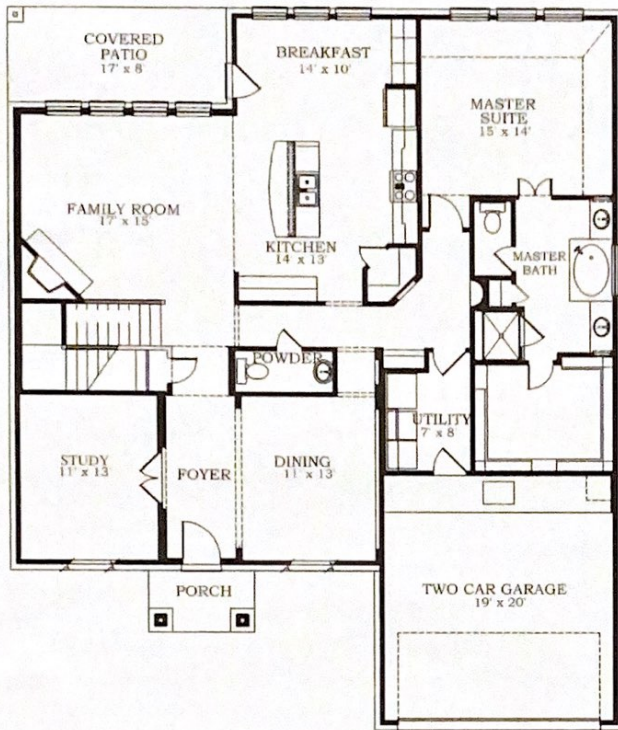

Juniper Ridge

4 Bedrooms | 3 Baths

2,934 Sq. Ft. Total

VISTA COLLECTION
PLAN #4944

LENNAR.COM

Quality homes since 1954

Plans and elevations are artist's renderings and may contain options, which are not standard on all models. Lennar reserves the right to make changes to these floor plans, specifications, dimensions and elevations without prior notice. Stated dimensions and square footage are approximate and should not be used as representation of the home's precise or actual size. Any statement, verbal or written, regarding "under air" or "finished area" or any other description or modifier of the square footage size of any home is a shorthand description of the manner in which the square footage was estimated and should not be construed to indicate certainty. Copyright © 2011 Lennar Corporation. Lennar and the Lennar logo are registered service marks of Lennar Corporation and/or its subsidiaries. 12/12