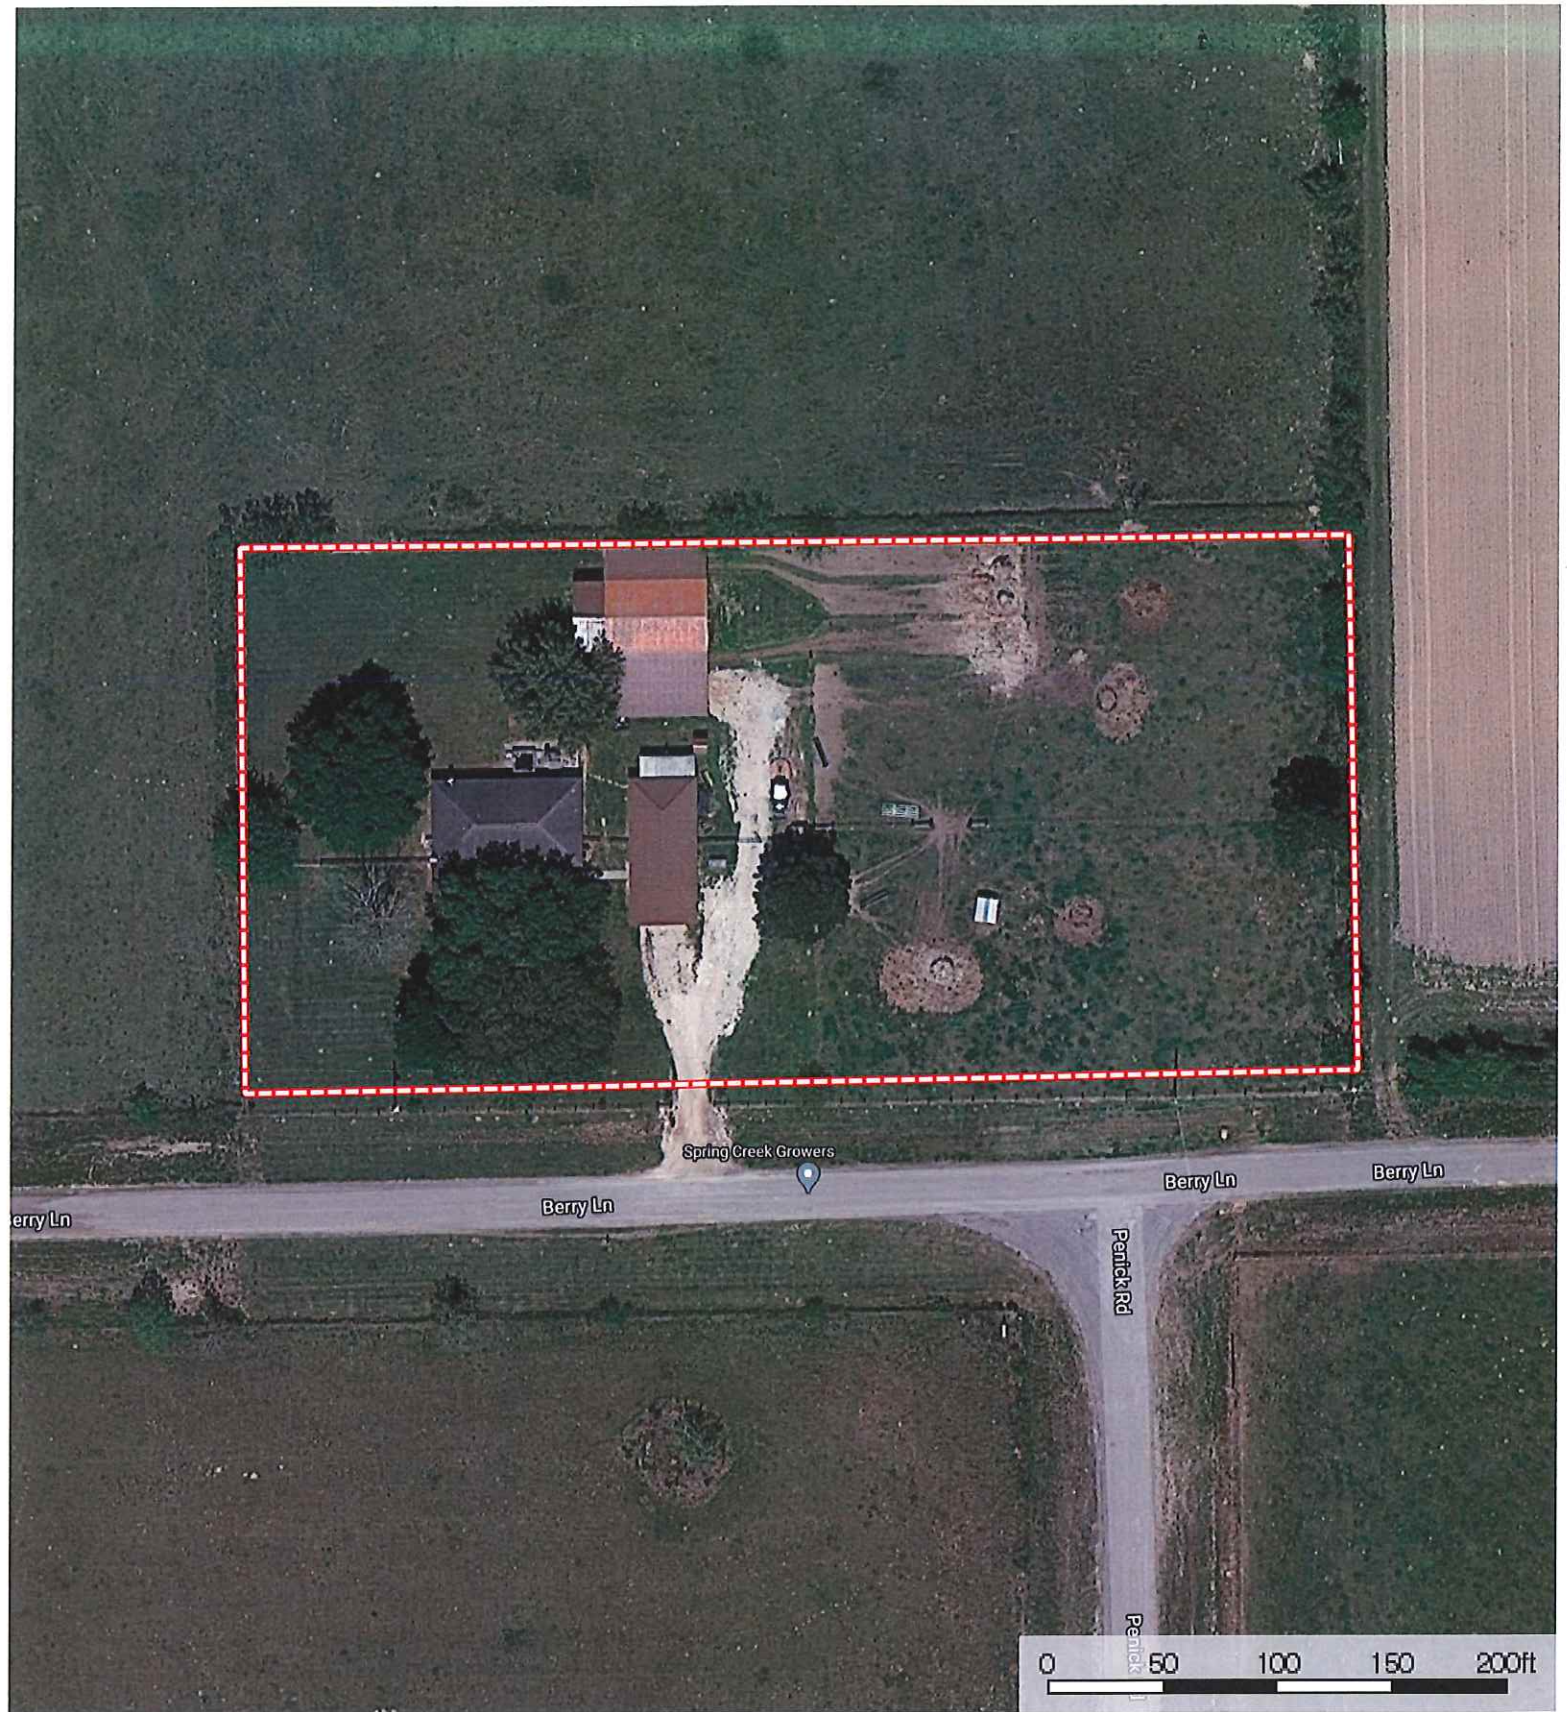

SUBJECT

31810 Berry Ln.
Waller County, Texas, AC +/-

 Boundary

31810 Berry Ln.
Waller County, Texas, AC +/-

 Boundary

 The information contained herein was obtained from sources deemed to be reliable. MapRight Services makes no warranties or guarantees as to the completeness or accuracy thereof.

31810 Berry Ln.
Waller County, Texas, AC +/-

- Boundary
- 100 Year Floodplain
- 500 Year Floodplain
- Floodway
- Special
- Unmapped/ Not Included