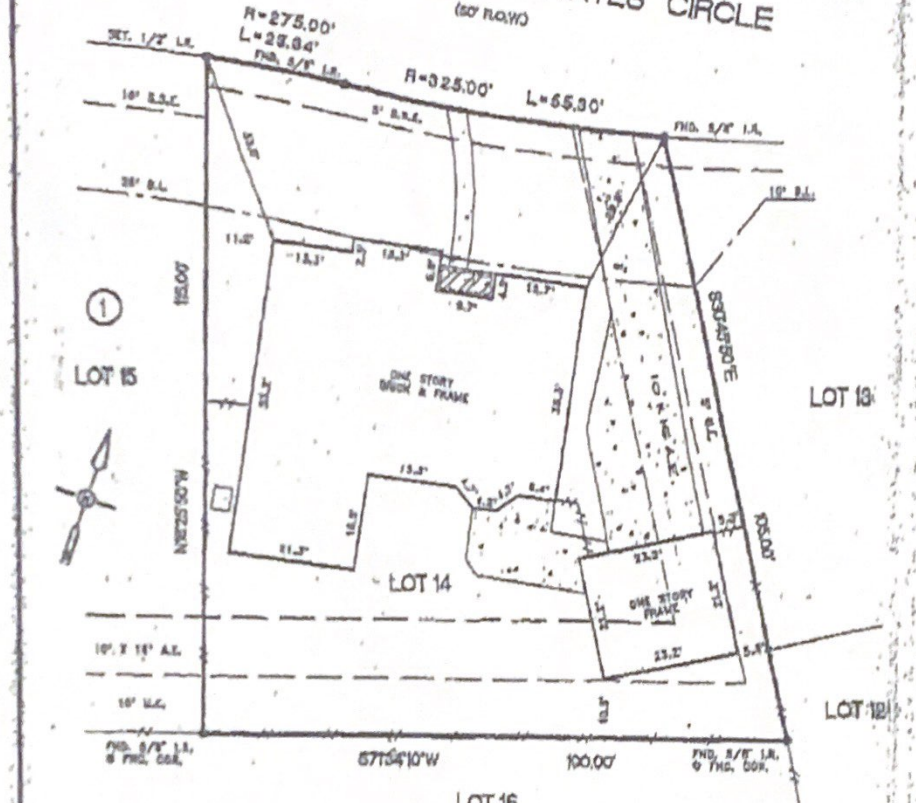

NORTH CYPRESS ESTATES CIRCLE

(50' R.O.W)

1. NOTES:
- 1.) SUBJECT TO APPLICABLE RESTRICTIVE COVENANTS IN VOL. 326, PG. 19 AND VOL. 333, PG. 33 H.C.M.R. AND IN O.P. NOS. H-699312, K-699611, M-799998, N-238042 & N-748807
  - 2.) GARAGE IS NOT WITHIN THE AIRIAL EASEMENT
  - 3.) HOUSE OVER THE 12' S.L. AS SHOWN.

THE SURVEYOR HAS NOT ABSTRACTED THE SUBJECT PROPERTY. SUBJECT PROPERTY IS BASED ON TITLE COMMITMENT LISTED BELOW. ALL BEARINGS SHOWN ARE REFERENCED PER RECORDED PLAT OF SAID SUBDIVISION.

LOT:	14	BLOCK:	1	SUBDIVISION:	CYPRESS FOREST PARK	SECTION:	8
COUNTY:	HARRIS	STATE:	TEXAS	RECORDATION:	VOL. 953, PG. 93 H.C.M.R.	SURVEY:	FIELD WORK 08-04-08/JC FINAL CHECK 08-07-08
PURCHASER:	FRAZER L. HANCOX AND WIFE, CYNTHIA A. HANCOX			DRAFTING:	08-05-08/EDBA	KEY MAP:	332.8
ADDRESS:	403 NORTH CYPRESS ESTATE CIRCLE, SPRING, TEXAS						

ALL-TEX REALTY SERVICES
REAL ESTATE SURVEY DIVISION
1000 WEST 17TH STREET, SUITE 400
HOUSTON, TEXAS 77058
TEL: (713) 499-7707
FAX: (713) 499-4668