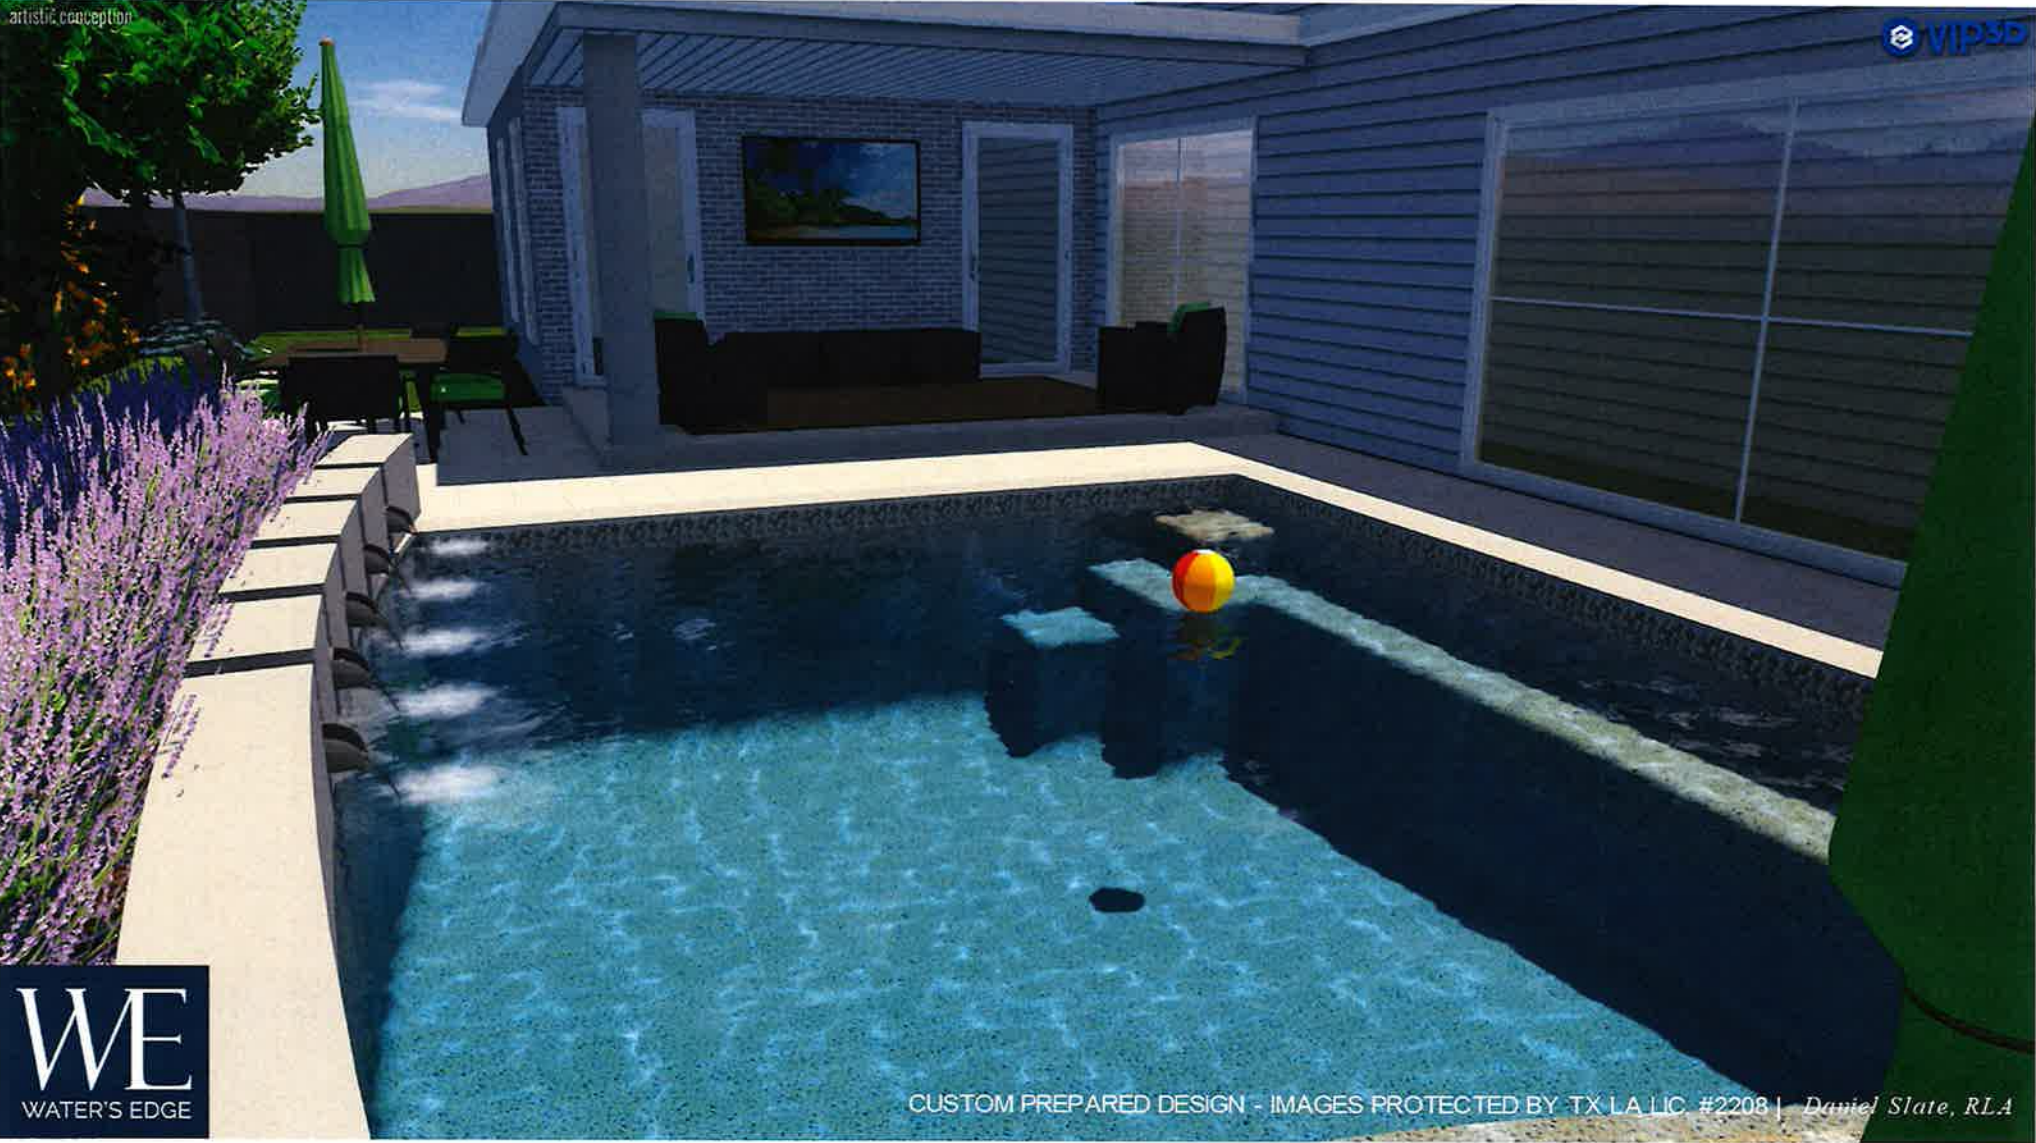

artistic conceptual

VIP3D

WE
WATER'S EDGE

CUSTOM PREPARED DESIGN - IMAGES PROTECTED BY TX LA LIC. #2208 | Daniel Slate, RLA

artistic conception

VIP3D

WE
WATER'S EDGE

CUSTOM PREPARED DESIGN - IMAGES PROTECTED BY TX LA LIC. #2208 | Daniel Slate, RLA

artistic conception

VIPSD

WE
WATER'S EDGE

CUSTOM PREPARED DESIGN - IMAGES PROTECTED BY TX LA LIC #2208 | *Daniel Slate, RLA*

Artistic conception

VIP36

WE
WATER'S EDGE

CUSTOM PREPARED DESIGN - IMAGES PROTECTED BY TX LA LIC. #2208 | Daniel Slate, RLA