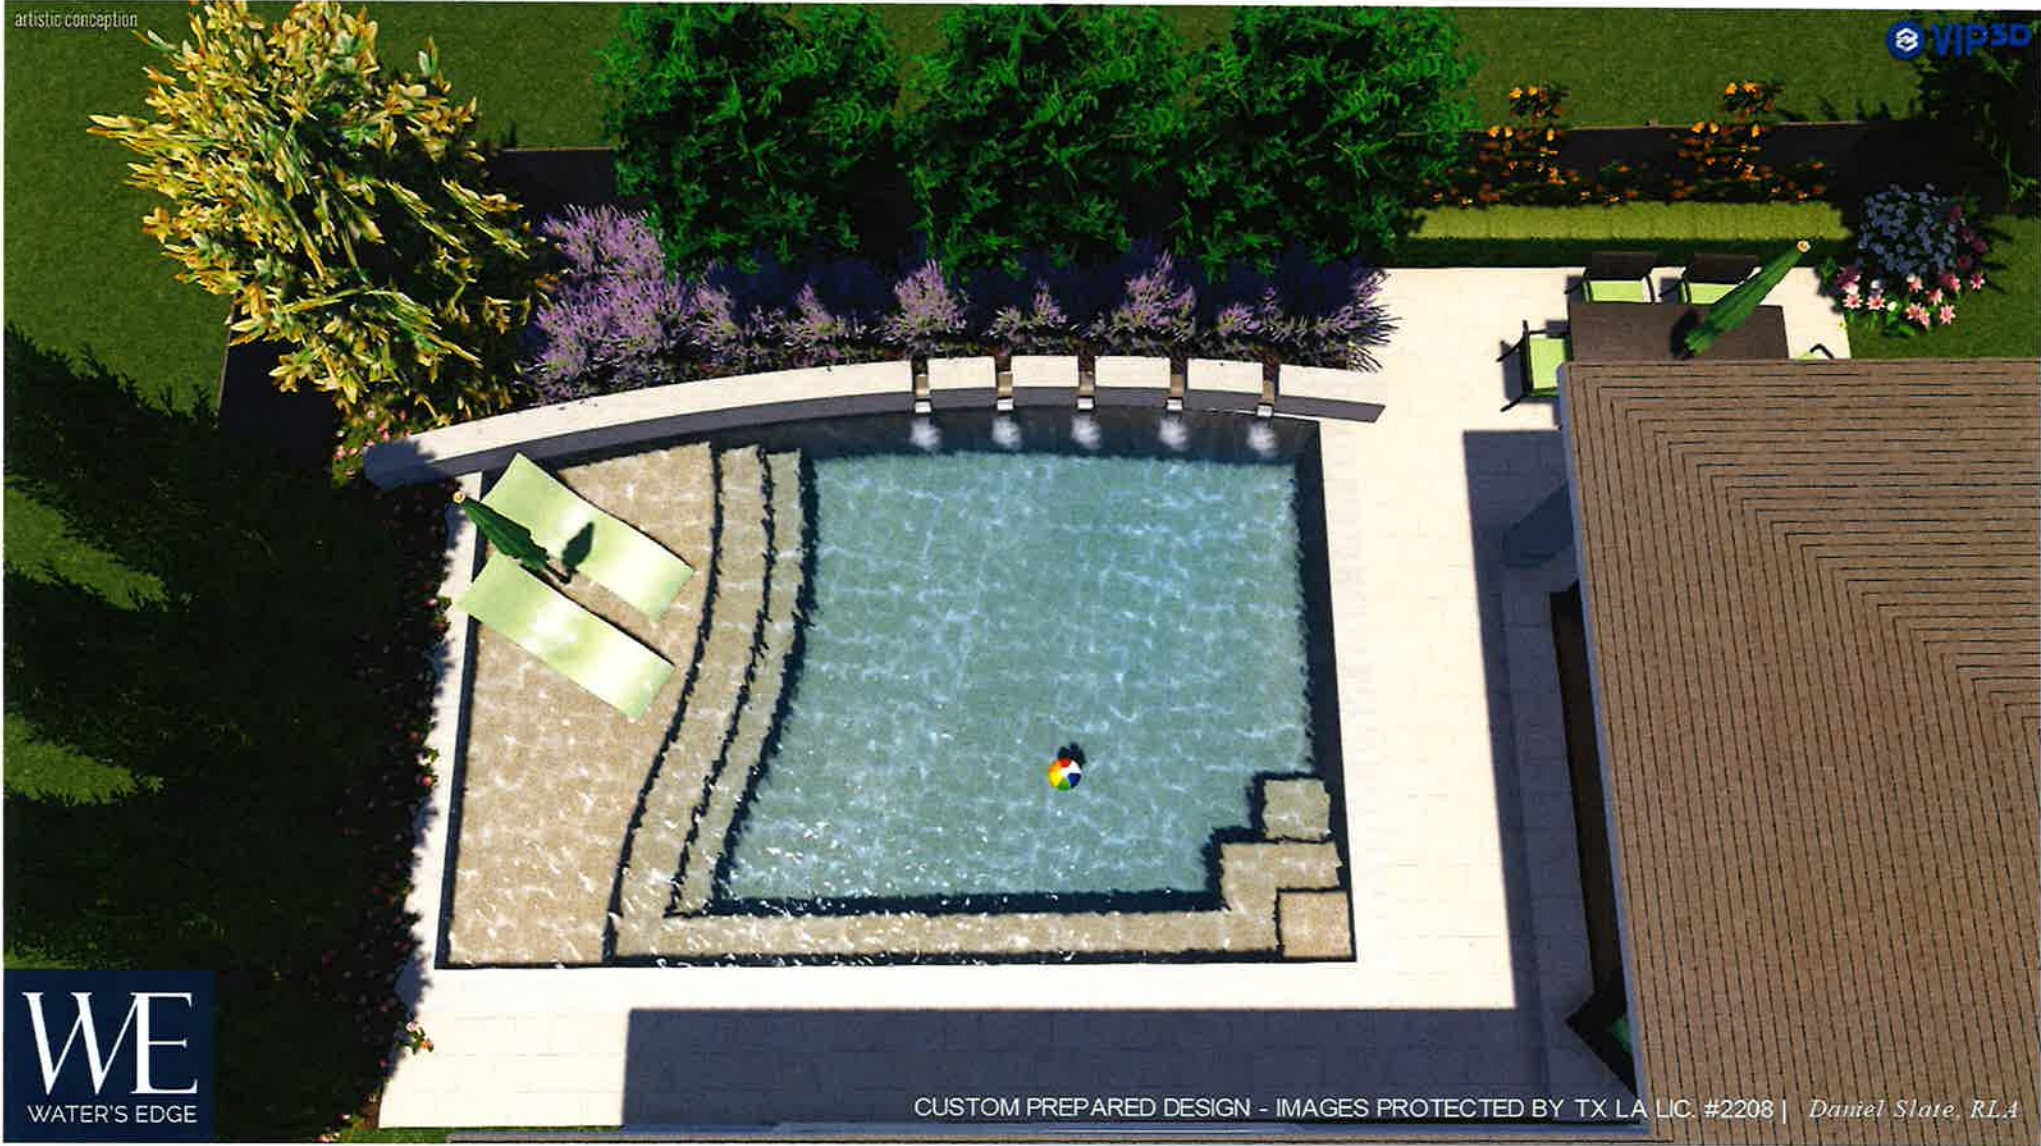

artistic conceptual

VIP3D

WE
WATER'S EDGE

CUSTOM PREPARED DESIGN - IMAGES PROTECTED BY TX LA LIC. #2208 | Daniel Slate, RLA

artistic conception

VIP3D

WE
WATER'S EDGE

CUSTOM PREPARED DESIGN - IMAGES PROTECTED BY TX LA LIC. #2208 | Daniel Slate, RLA

artistic conception

VIPSD

WE
WATER'S EDGE

CUSTOM PREPARED DESIGN - IMAGES PROTECTED BY TX LA LIC #2208 | *Daniel Slate, RLA*

Artistic conception

VIP36

WE
WATER'S EDGE

CUSTOM PREPARED DESIGN - IMAGES PROTECTED BY TX LA LIC. #2208 | Daniel Slate, RLA