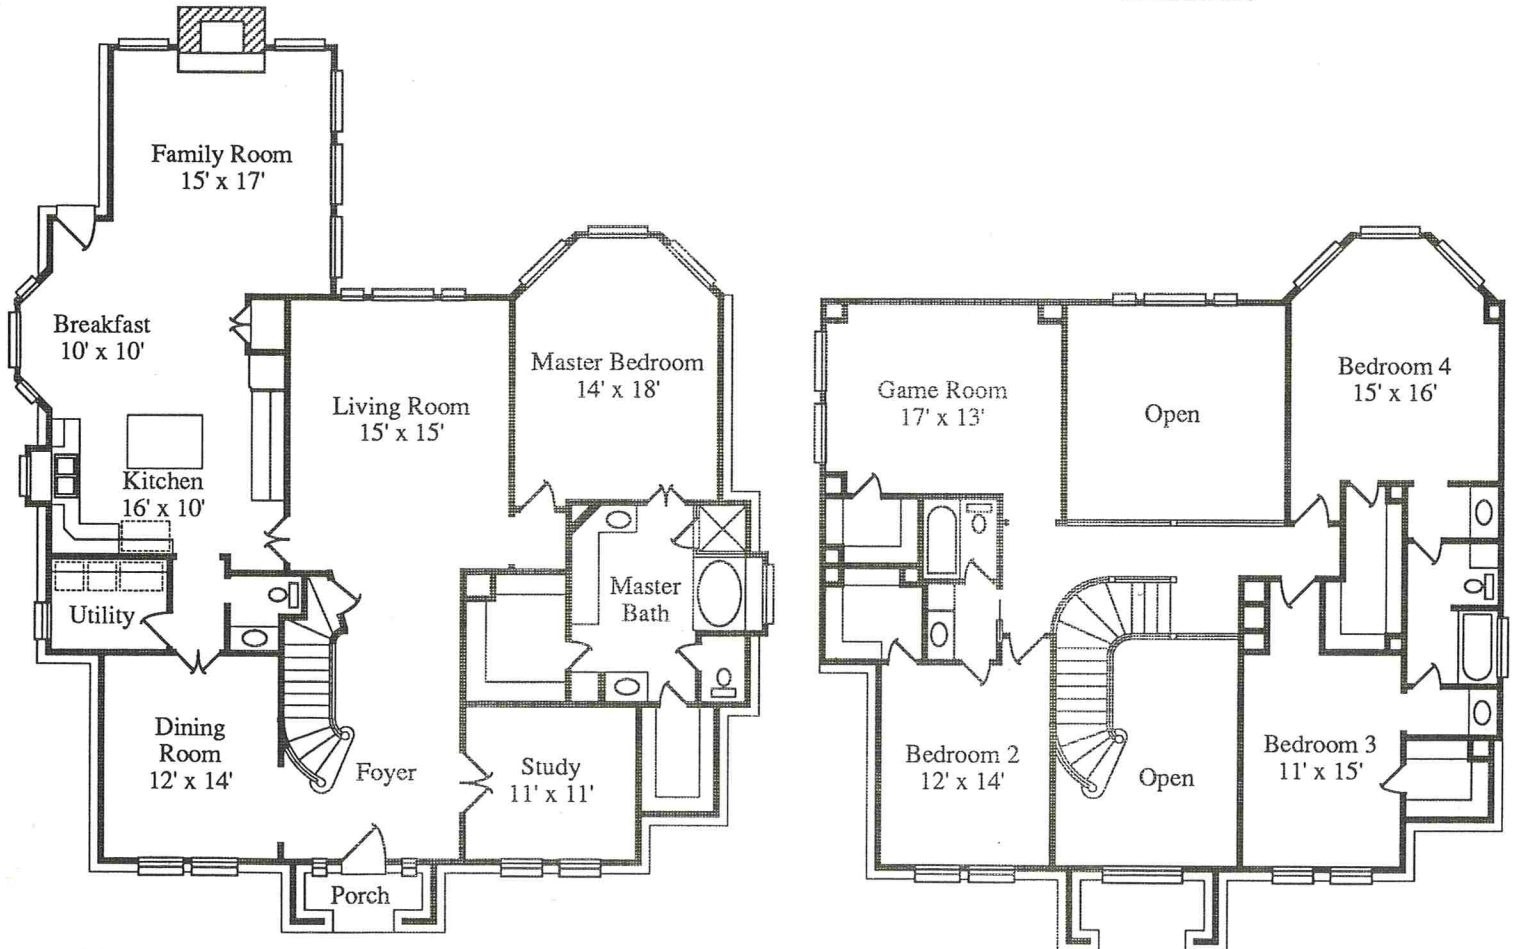

# The Woodlands Custom Homes

*presents*

**Ross Munger, Inc.**

14 Windmeadow Place  
Approx. 3378 Square Feet

**367-4550**