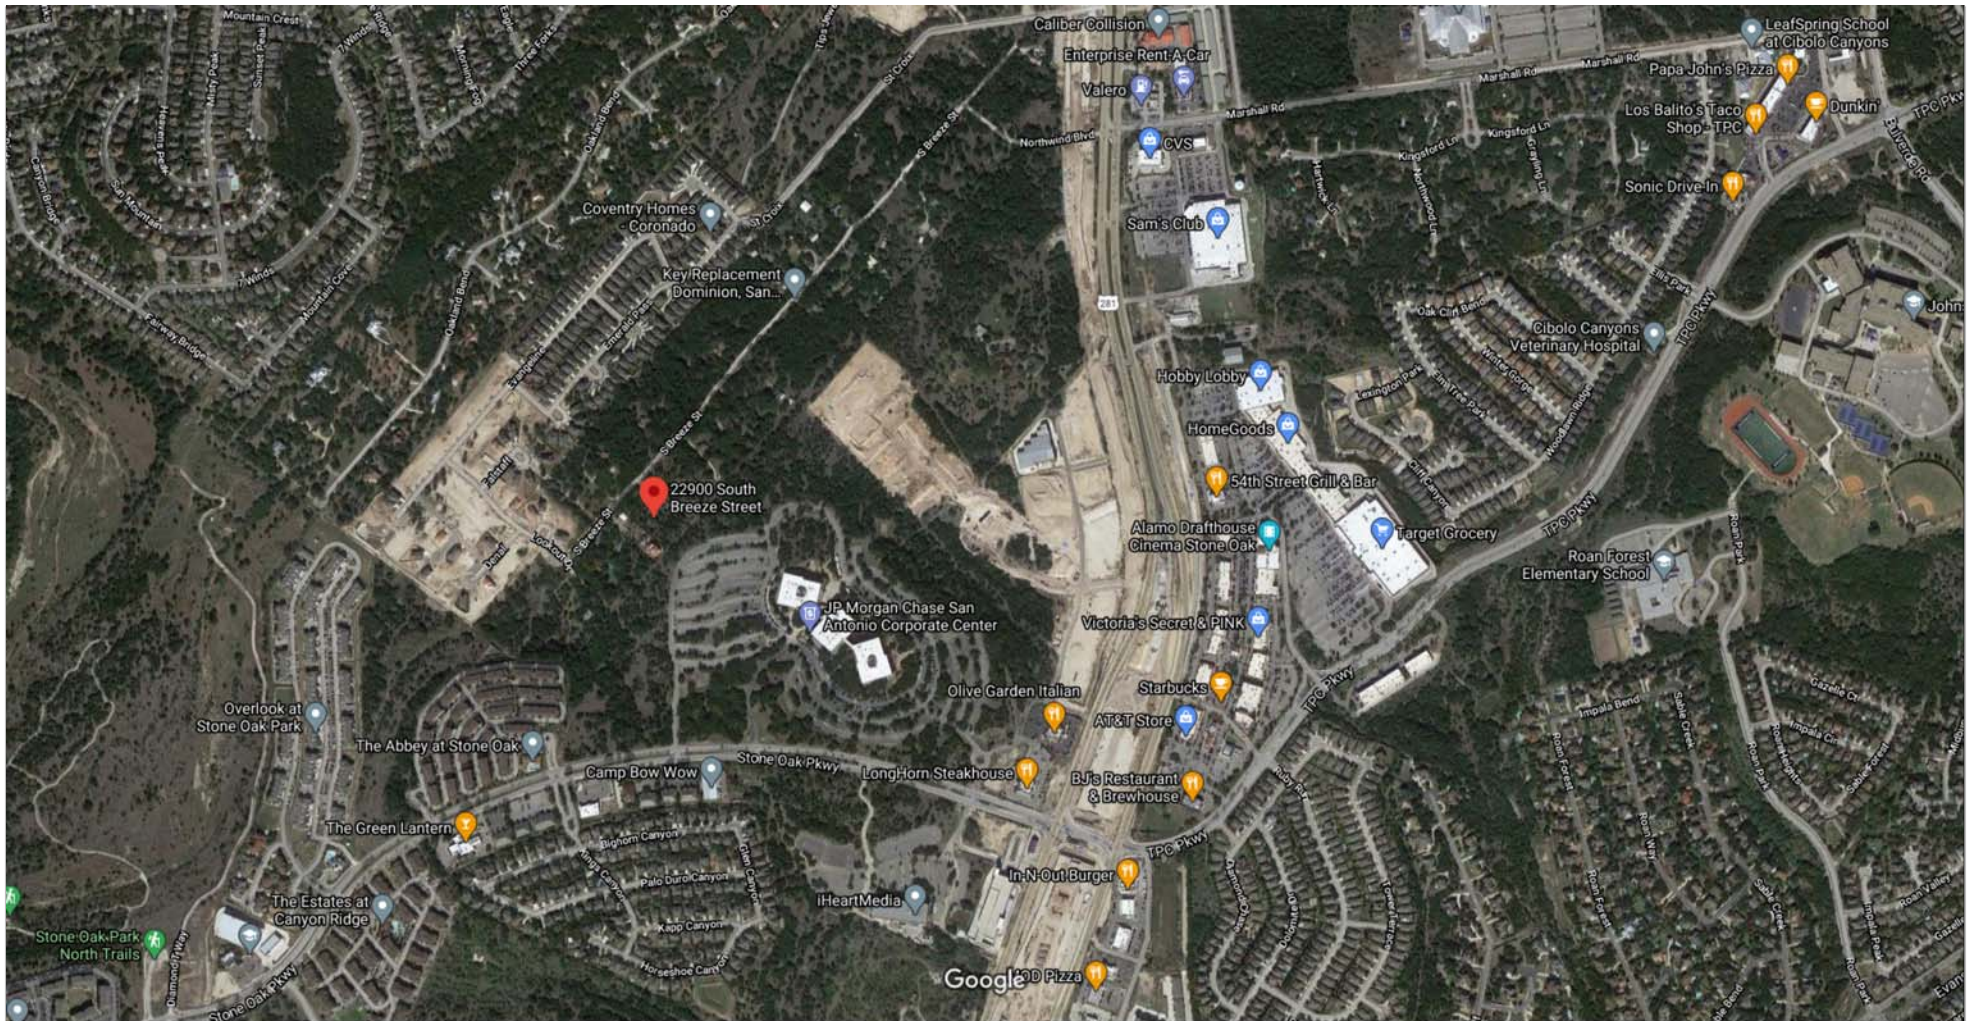

22900 S Breeze St

Lot 46 Northwind Estates, San Antonio, TX 78258

Imagery ©2020 CAPCOG, Maxar Technologies, USDA Farm Service Agency, Map data ©2020 Google 500 ft