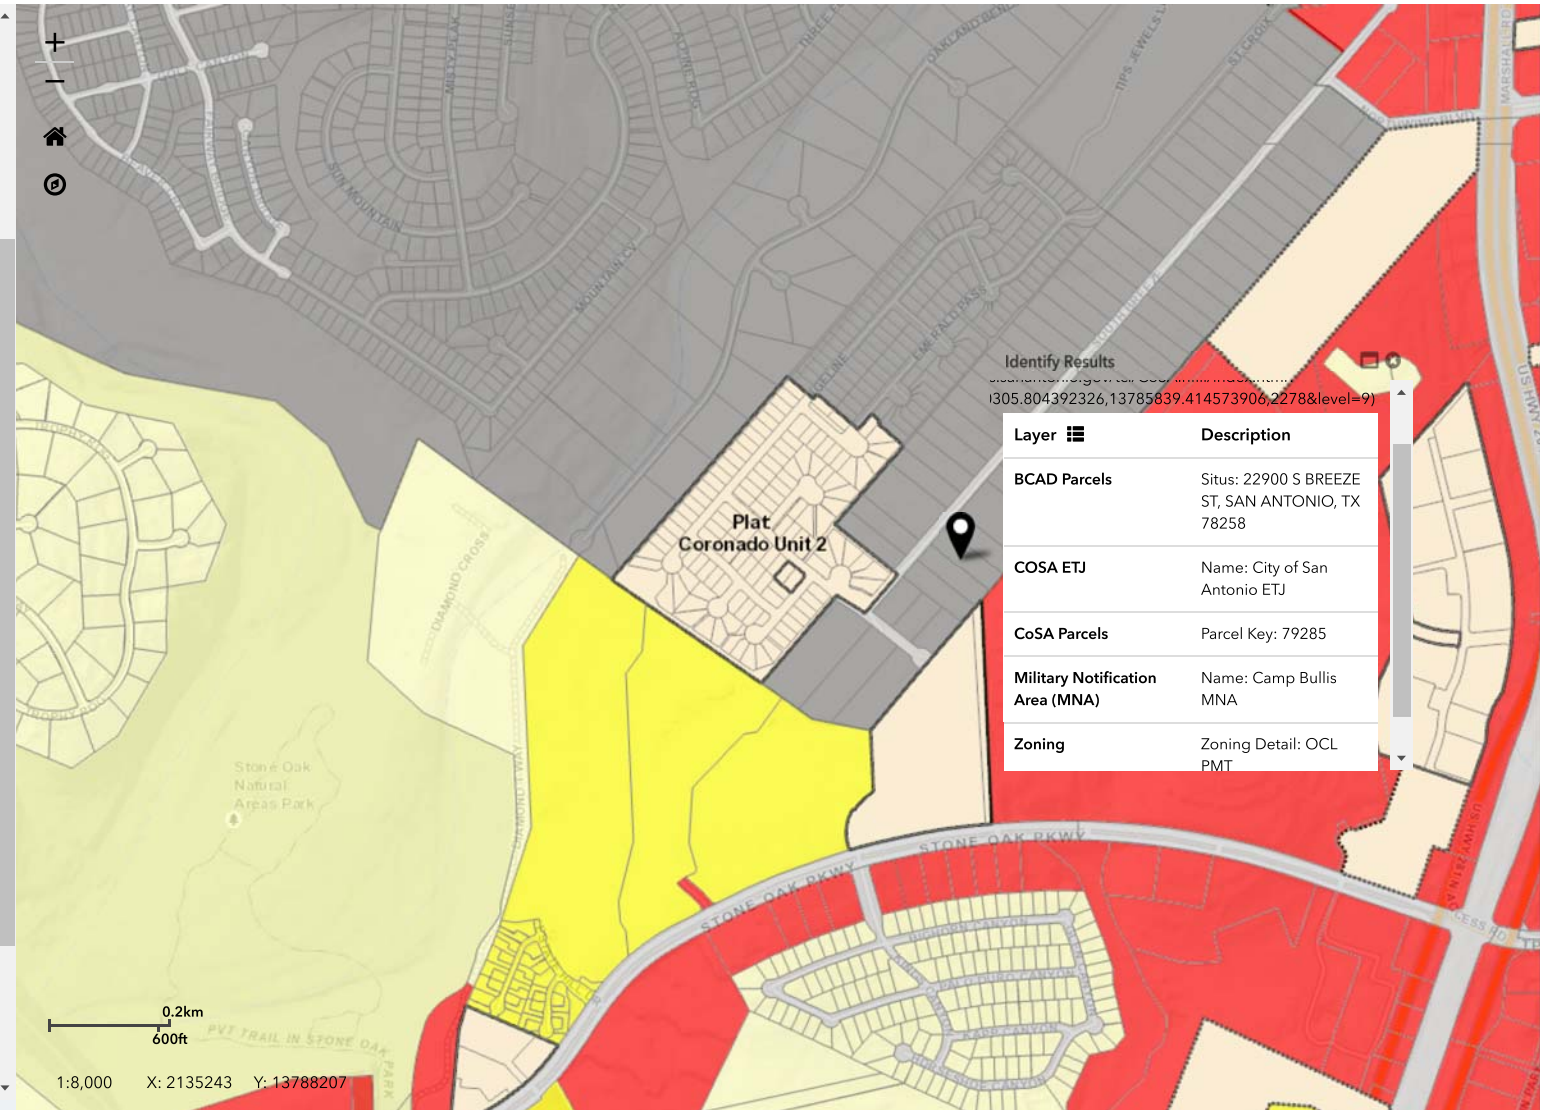

- Pre-K Sites
- CoSA Parcels
- Development
  - Recorded Plats
  - Preliminary Plats
- Zoning Data
  - Zoning
    - Arts & Entertainment, Entertainment District
    - Neighborhood Preservation, Residential
    - Multi-Family
    - Commercial
    - Industrial, Quarry, Sand/Gravel
    - Business Park, Office
    - Downtown, Form Based Zoning
    - Farm/Ranch, Golf, Resource Preservation
    - Special Districts
    - Military
    - Outside City Limits
    - Un-Zoned
- Political and Other Boundary Data
  - CoSA City Limit Boundary

Identify Results

305.804392326,13785839.414573906,2278&level=9)

Layer	Description
BCAD Parcels	Situs: 22900 S BREEZE ST, SAN ANTONIO, TX 78258
COSA ETJ	Name: City of San Antonio ETJ
CoSA Parcels	Parcel Key: 79285
Military Notification Area (MNA)	Name: Camp Bullis MNA
Zoning	Zoning Detail: OCL PMT