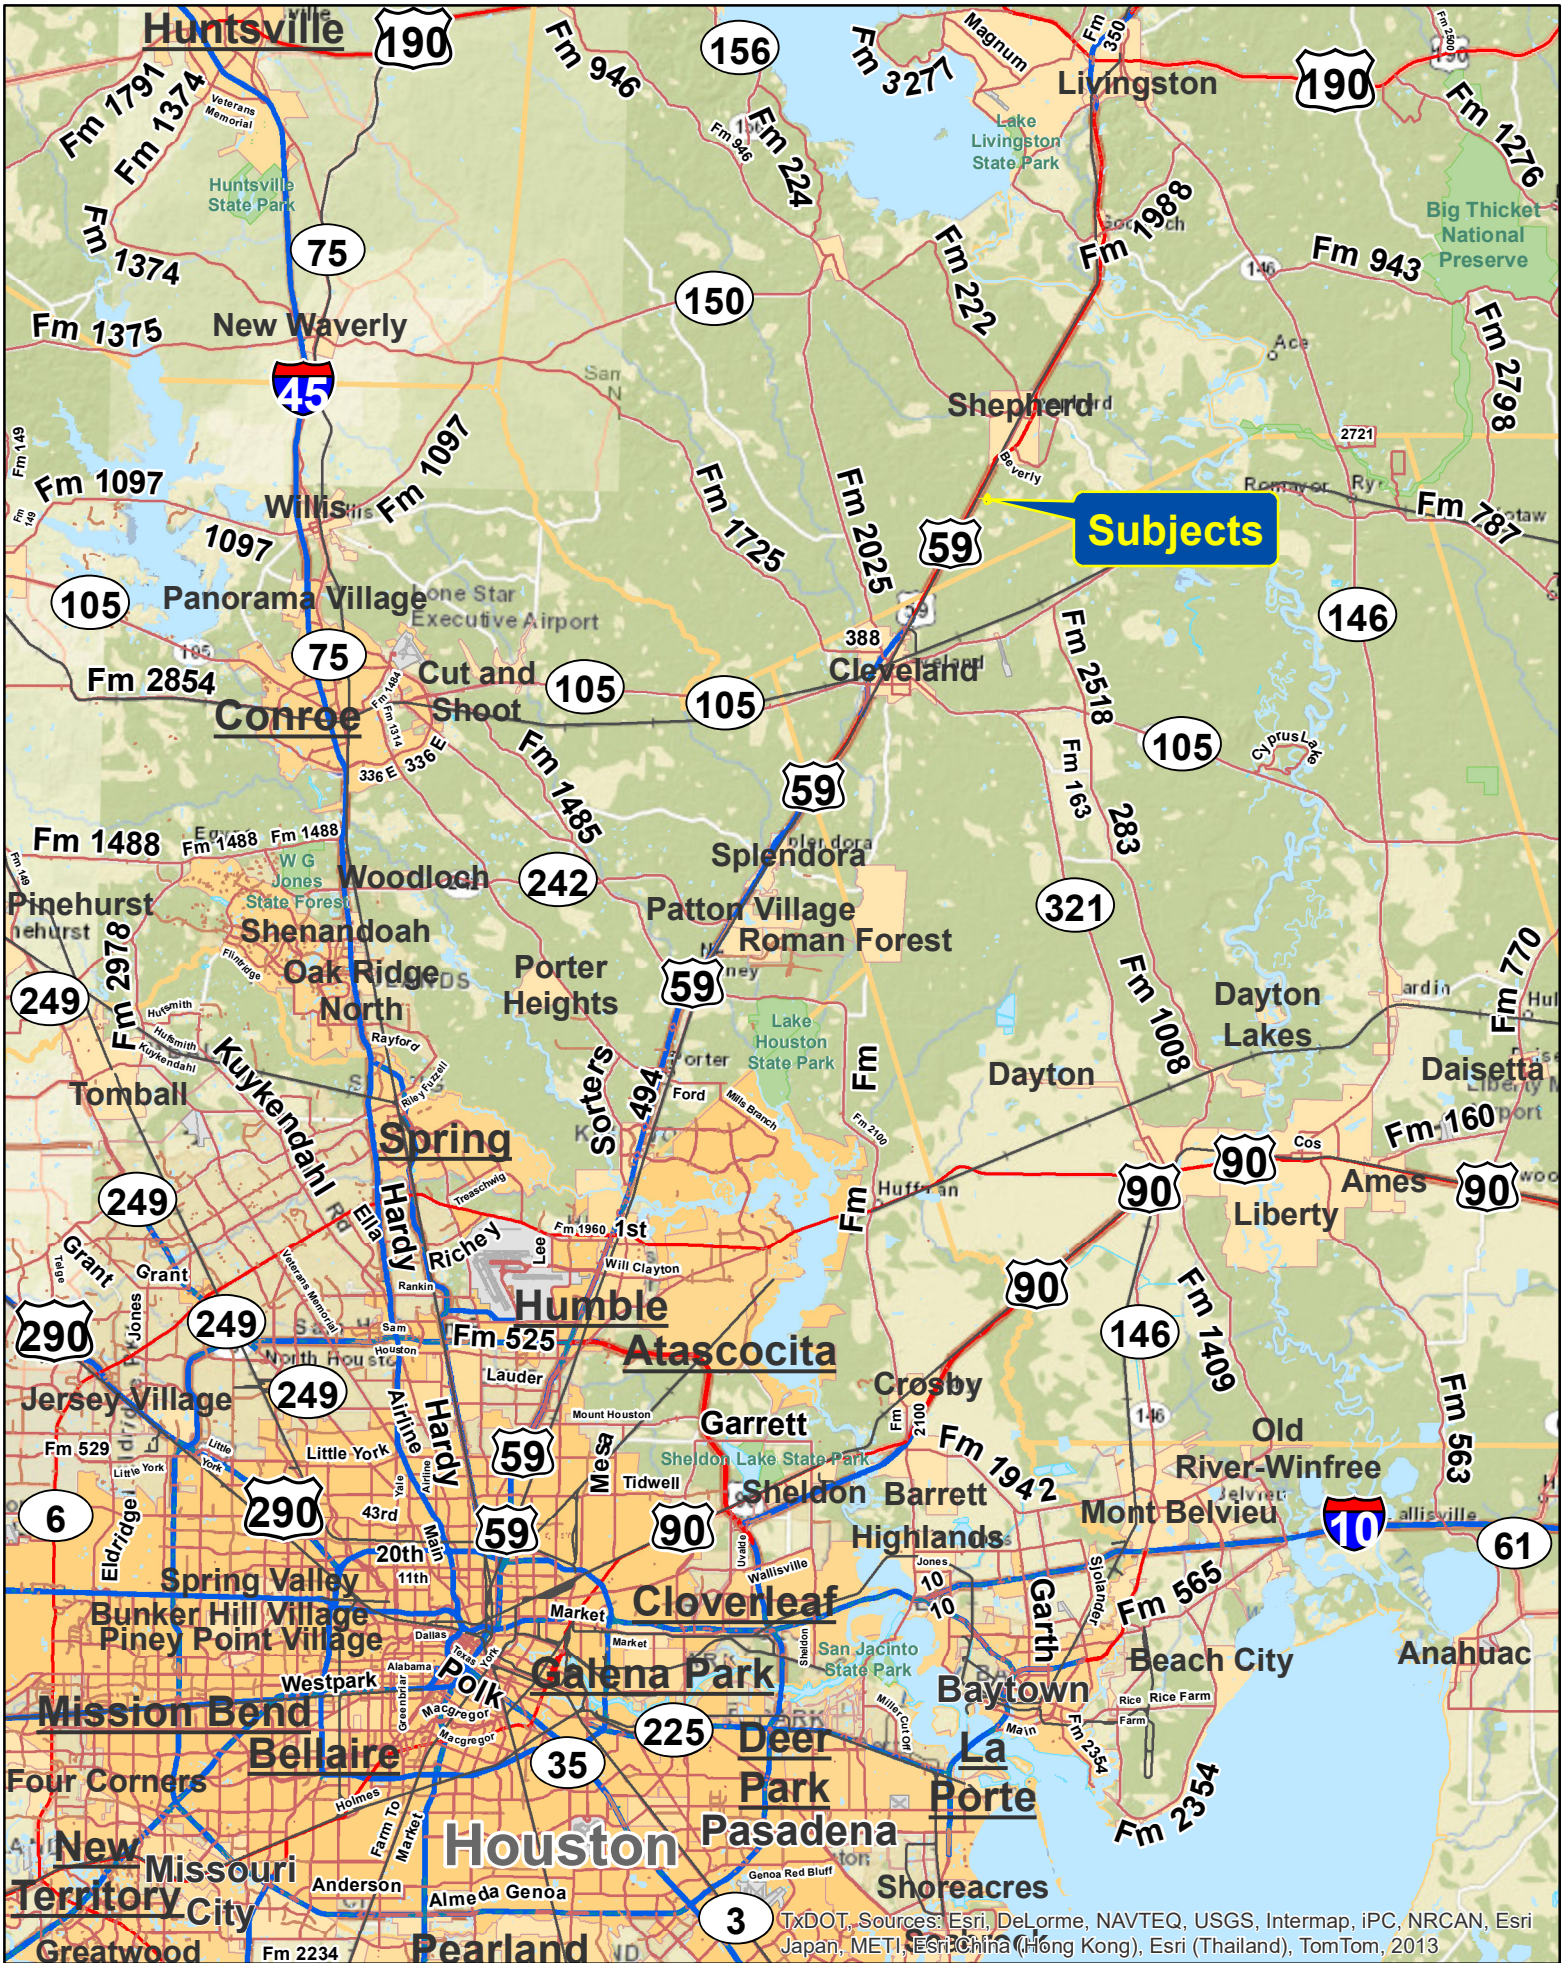

TxDOT, Sources: Esri, DeLorme, NAVTEQ, USGS, Intermap, iPC, NRCAN, Esri Japan, METI, Esri China (Hong Kong), Esri (Thailand), TomTom, 2013

Arbor Farms | Shephard, San Jacinto Co., TX

For illustration purposes only.

**Subjects**

TxDOT, Sources: Esri, DeLorme, NAVTEQ, USGS, Intermap, iPC, NRCAN, Esri Japan, METI, Esri China (Hong Kong), Esri (Thailand), TomTom, 2013

Arbor Farms | Shephard, San Jacinto Co., TX

For illustration purposes only.