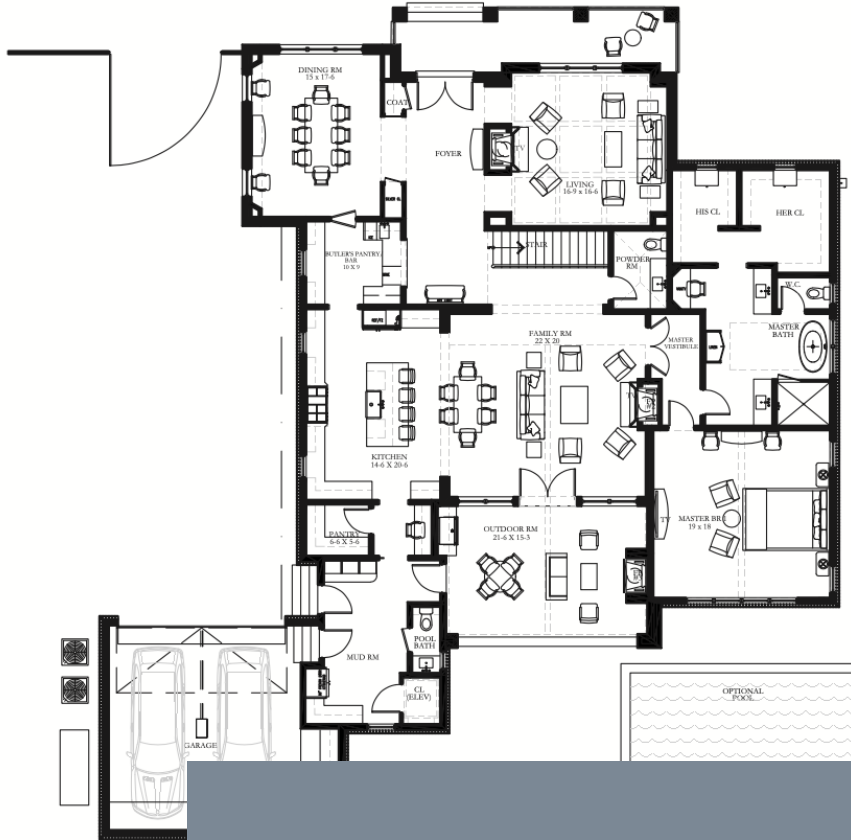

7807 EDGEWAY

Stunning new construction by
Renaudin Builders, designed
by Ryan Gordon. Presented by
Del Monte Realty.

BRYKERWOODS

1st Floor

2nd Floor

7807 EDGEWAY

Home Features:

- 5,473 square feet; option to finish out attic space and add additional bedrooms.
- 12,650 square foot lot.
- Spacious living room, kitchen and outdoor space.
- Large backyard with space for a pool.

FIRST FLOOR

SECOND FLOOR

FEATURES

- **5,473 Square Feet**
 - Option to finish out additional spaces.
- **12,600 Square Foot Lot**
 - Plenty of green space.
 - Room for a pool.
- **5 Bedrooms**
 - Option to finish out an additional bedroom.
 - Primary bedroom downstairs; Dual closets.
 - 4 bedrooms upstairs.
- **5 Full Bathrooms; 2 Half Bathrooms**
 - All bedrooms have en suite bathrooms.
 - Powder bath and pool/mudroom bath.
- **Designer Kitchen**
 - Eat-in Island.
 - Quartzite countertops (Taj Mahal).
 - Large walk-in pantry and Butler's passthrough pantry to dining room.
 - Open to Family Room.
- **Backyard Retreat**
 - Outdoor kitchen.
 - Living and dining areas
 - Outdoor fireplace.
- **Option for Formal Living Room or a Private Office**
- **Separate Playroom (Upstairs)**
- **Large Laundry Room**
- **Mudroom with Built-ins**