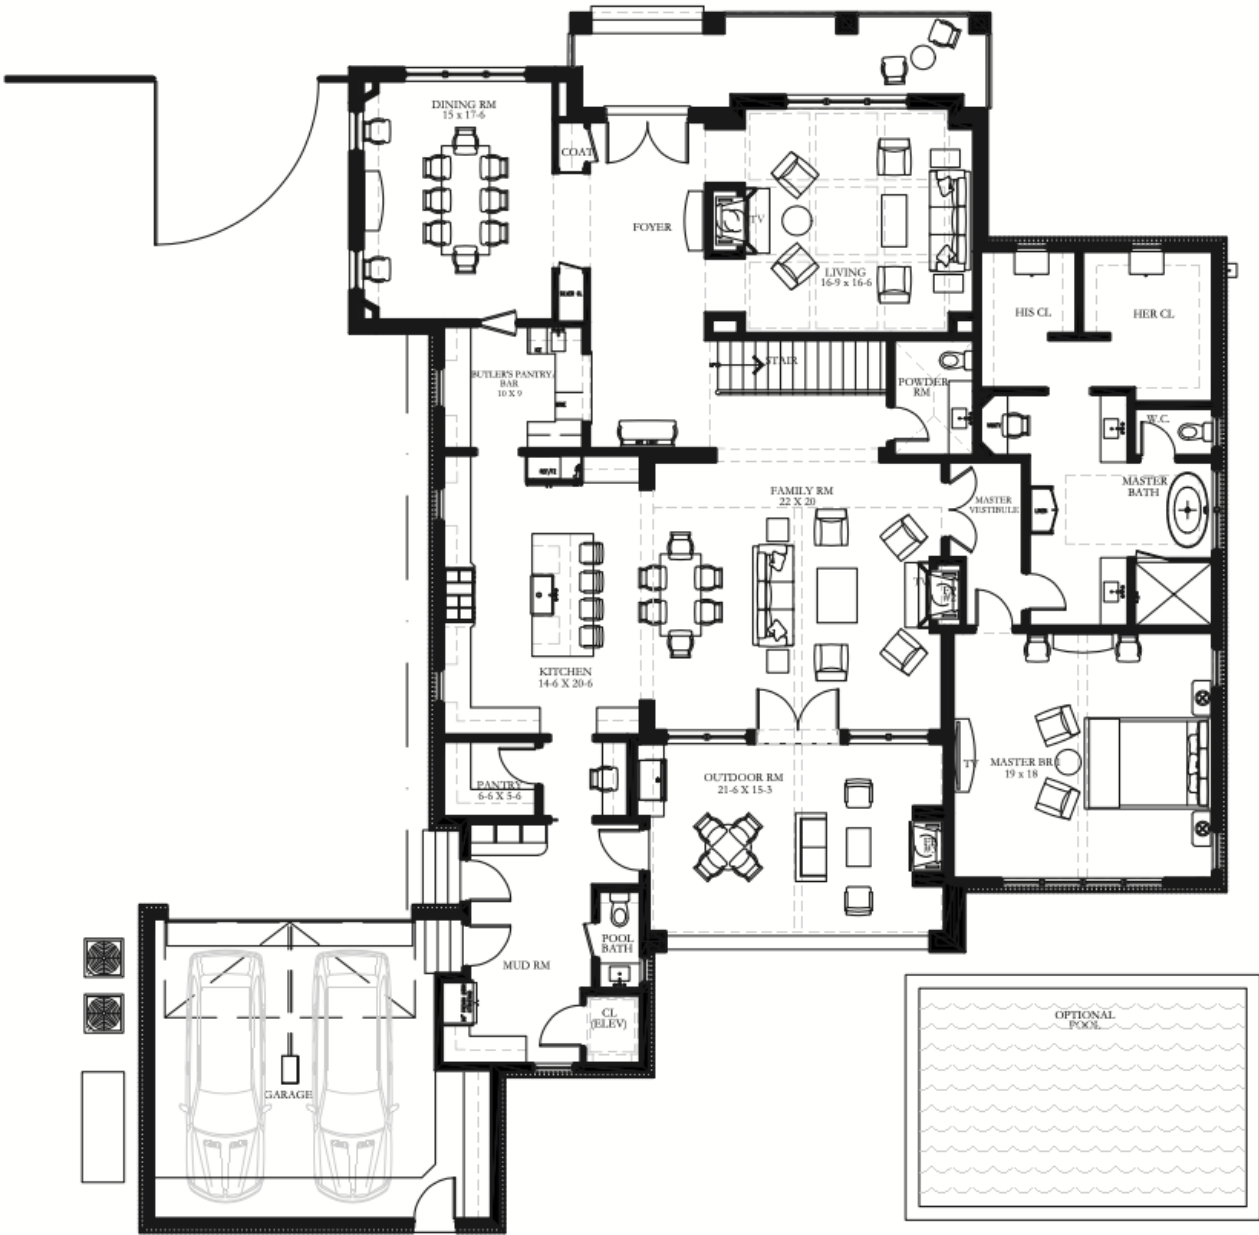

7807 EDGEWAY

Stunning new construction by
Renaudin Builders, designed
by Ryan Gordon. Presented by
Del Monte Realty.

BRYKERWOODS

1st Floor

2nd Floor

7807 EDGEWAY

Home Features:

- 5,473 square feet; option to finish out attic space and add additional bedrooms.
- 12,650 square foot lot.
- Spacious living room, kitchen and outdoor space.
- Large backyard with space for a pool.

FIRST FLOOR

SECOND FLOOR

FEATURES

- **5,473 Square Feet**
 - Option to finish out additional spaces.
- **12,600 Square Foot Lot**
 - Plenty of green space.
 - Room for a pool.
- **5 Bedrooms**
 - Option to finish out an additional bedroom.
 - Primary bedroom downstairs; Dual closets.
 - 4 bedrooms upstairs.
- **5 Full Bathrooms; 2 Half Bathrooms**
 - All bedrooms have en suite bathrooms.
 - Powder bath and pool/mudroom bath.
- **Designer Kitchen**
 - Eat-in Island.
 - Quartzite countertops (Taj Mahal).
 - Large walk-in pantry and Butler's passthrough pantry to dining room.
 - Open to Family Room.
- **Backyard Retreat**
 - Outdoor kitchen.
 - Living and dining areas
 - Outdoor fireplace.
- **Option for Formal Living Room or a Private Office**
- **Separate Playroom (Upstairs)**
- **Large Laundry Room**
- **Mudroom with Built-ins**