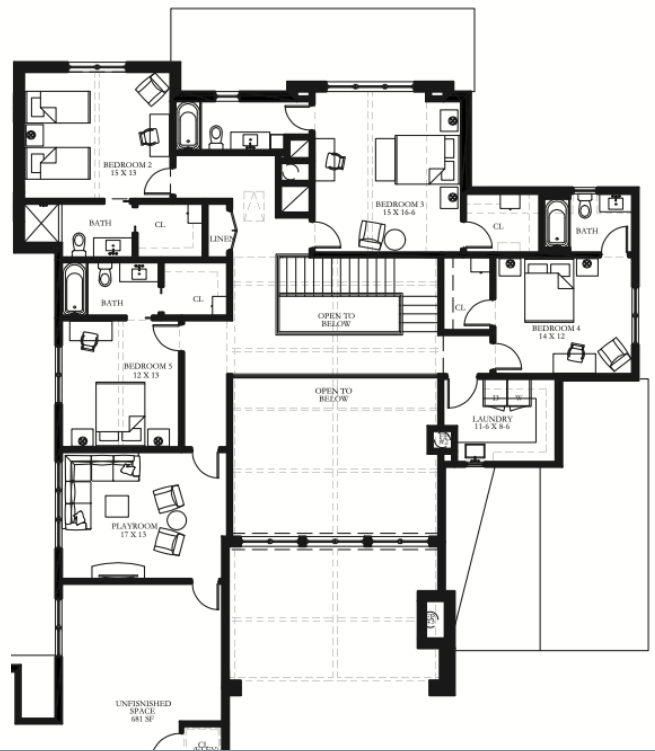

7807 EDGEWAY

Stunning new construction by
Renaudin Builders, designed
by Ryan Gordon. Presented by
Del Monte Realty.

BRYKERWOODS

1st Floor

2nd Floor

7807 EDGEWAY

Home Features:

- 5,473 square feet; option to finish out attic space and add additional bedrooms.
- 12,650 square foot lot.
- Spacious living room, kitchen and outdoor space.
- Large backyard with space for a pool.

FIRST FLOOR

SECOND FLOOR

FEATURES

- **5,473 Square Feet**
 - Option to finish out additional spaces.
- **12,600 Square Foot Lot**
 - Plenty of green space.
 - Room for a pool.
- **5 Bedrooms**
 - Option to finish out an additional bedroom.
 - Primary bedroom downstairs; Dual closets.
 - 4 bedrooms upstairs.
- **5 Full Bathrooms; 2 Half Bathrooms**
 - All bedrooms have en suite bathrooms.
 - Powder bath and pool/mudroom bath.
- **Designer Kitchen**
 - Eat-in Island.
 - Quartzite countertops (Taj Mahal).
 - Large walk-in pantry and Butler's passthrough pantry to dining room.
 - Open to Family Room.
- **Backyard Retreat**
 - Outdoor kitchen.
 - Living and dining areas
 - Outdoor fireplace.
- **Option for Formal Living Room or a Private Office**
- **Separate Playroom (Upstairs)**
- **Large Laundry Room**
- **Mudroom with Built-ins**