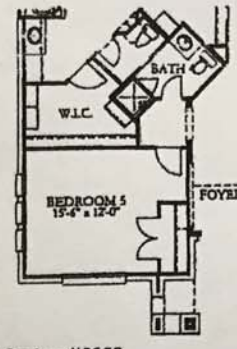

TRENDMAKER HOMES.COM SMART FLOOR PLANS

PLAN F350 - 4060 sq.ft.

*ant table
red couch
desk computer
playroom*

Options
Block media table

FIRST FLOOR

In an effort to constantly improve our plans, homes started in the future and some recently started homes under construction may have substantial differences from existing Trendmaker homes, including models, that may already be built in communities. Square footage is approximate and may vary per elevation.