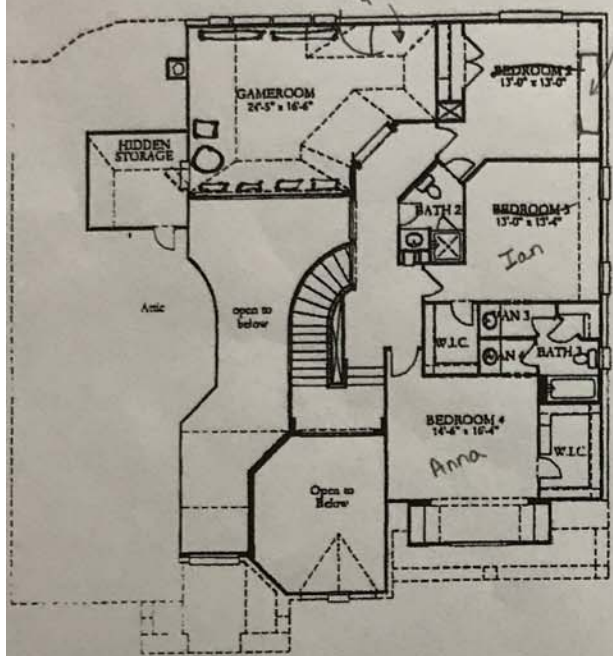

TRENDMAKER HOMES.COM SMART FLOOR PLANS

PLAN F350 - 4060 sq.ft.

*ant table
red couch
desk computer
playroom*

Options
Block media table

FIRST FLOOR

In an effort to constantly improve our plans, homes started in the future and some recently started homes under construction may have substantial differences from existing Trendmaker homes, including models, that may already be built in communities. Square footage is approximate and may vary per elevation.