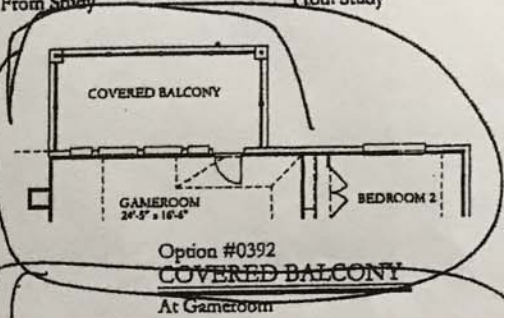

TRENDMAKER HOMES.COM SMART FLOOR PLANS

PLAN F350 - 4060 sq.ft.

*ant table
red couch
desk computer
playroom*

Options
Block media table

FIRST FLOOR

In an effort to constantly improve our plans, homes started in the future and some recently started homes under construction may have substantial differences from existing Trendmaker homes, including models, that may already be built in communities. Square footage is approximate and may vary per elevation.