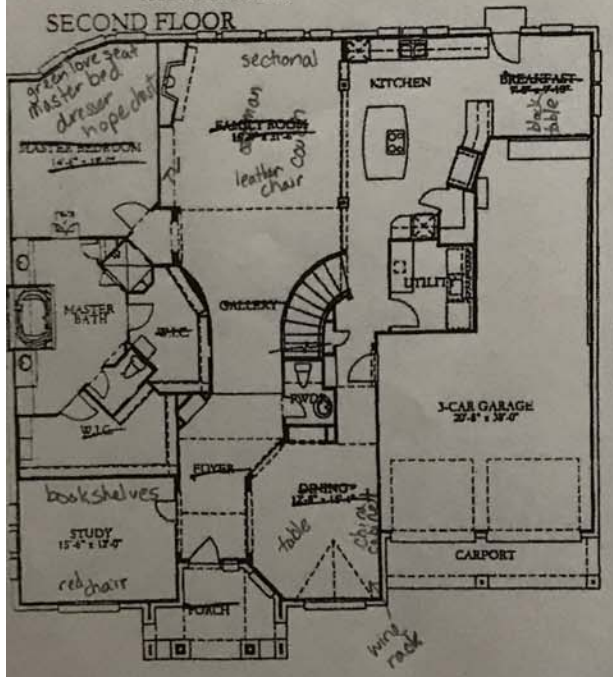

TRENDMAKER HOMES.COM SMART FLOOR PLANS

PLAN F350 - 4060 sq.ft.

*ant table
red couch
desk computer
playroom*

Options
Block media table

FIRST FLOOR

In an effort to constantly improve our plans, homes started in the future and some recently started homes under construction may have substantial differences from existing Trendmaker homes, including models, that may already be built in communities. Square footage is approximate and may vary per elevation.