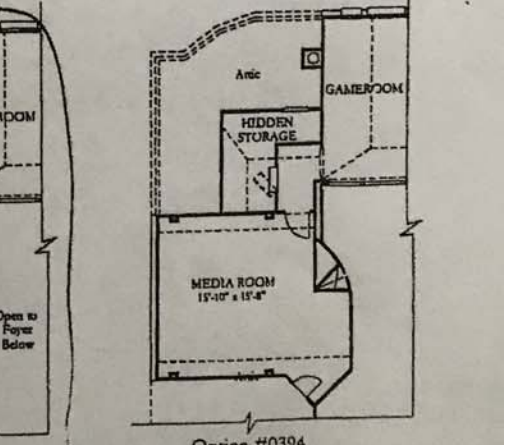

TRENDMAKER HOMES.COM SMART FLOOR PLANS

PLAN F350 - 4060 sq.ft.

*ant table
red couch
desk computer
playroom*

Options
Block media table

FIRST FLOOR

In an effort to constantly improve our plans, homes started in the future and some recently started homes under construction may have substantial differences from existing Trendmaker homes, including models, that may already be built in communities. Square footage is approximate and may vary per elevation.