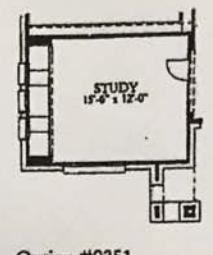

TRENDMAKER HOMES.COM SMART FLOOR PLANS

PLAN F350 - 4060 sq.ft.

*ant table
red couch
desk computer
playroom*

Options
Block media table

FIRST FLOOR

In an effort to constantly improve our plans, homes started in the future and some recently started homes under construction may have substantial differences from existing Trendmaker homes, including models, that may already be built in communities. Square footage is approximate and may vary per elevation.