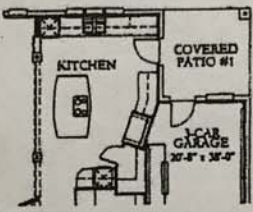

TRENDMAKER HOMES.COM SMART FLOOR PLANS

PLAN F350 - 4060 sq.ft.

*ant table
red couch
desk computer
playroom*

Options
Block media table

FIRST FLOOR

In an effort to constantly improve our plans, homes started in the future and some recently started homes under construction may have substantial differences from existing Trendmaker homes, including models, that may already be built in communities. Square footage is approximate and may vary per elevation.