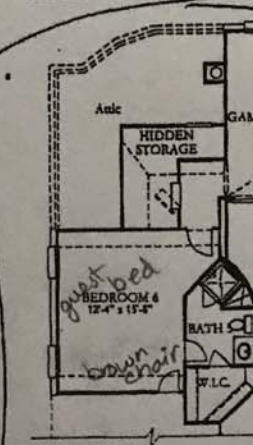

TRENDMAKER HOMES.COM SMART FLOOR PLANS

PLAN F350 - 4060 sq.ft.

*ant table
red couch
desk computer
playroom*

Options
Block media table

FIRST FLOOR

In an effort to constantly improve our plans, homes started in the future and some recently started homes under construction may have substantial differences from existing Trendmaker homes, including models, that may already be built in communities. Square footage is approximate and may vary per elevation.