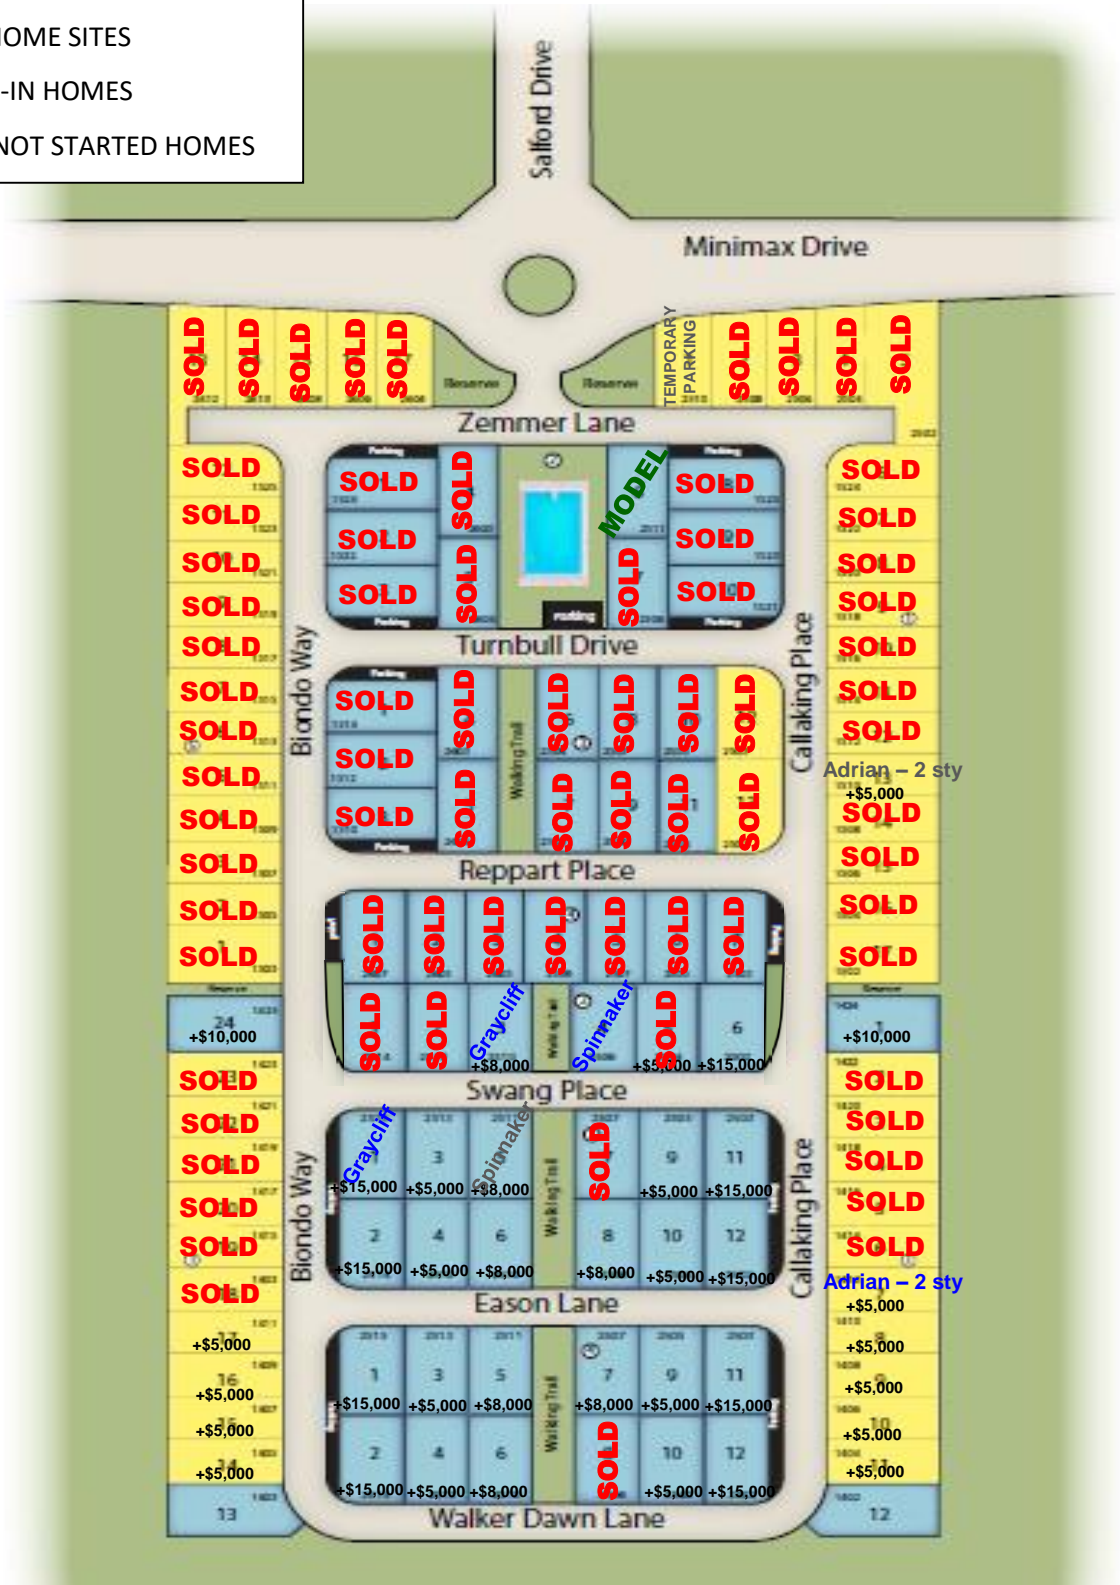

TIMBERGROVE VILLAGE

- 40 FT WIDE HOME SITES
- 31 FT WIDE HOME SITES
- QUICK MOVE-IN HOMES
- PERMITTED/NOT STARTED HOMES

CENTRAL LIVING
by David Weekley Homes