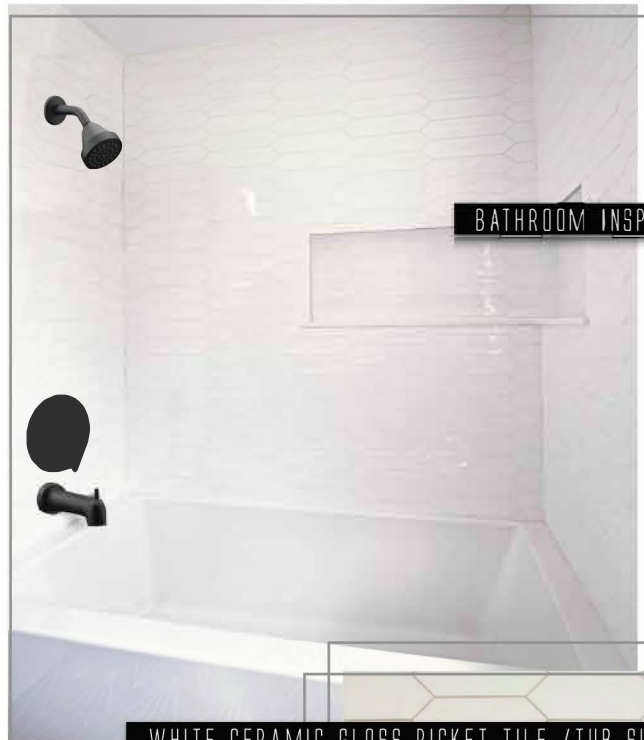

Buck Street

SECONDARY BATHROOMS

SW 7647
Crushed Ice

SW 7005
Pure White

BRASS & MATTE BLACK VINTAGE FIXTURES

BRASS FRAMED MIRRORS

MATTE BLACK MODERN HARDWARE & FIXTURES

ARCTIC WHITE QUARTZ COUNTERTOPS

BATHROOM INSPIRATION

SLEEK SHAKER VANITY IN ANTIQUED GREY

WHITE CERAMIC GLOSS PICKET TILE / TUB SURROUND

JETT IRON CERAMIC TILE FLOORING 6X36