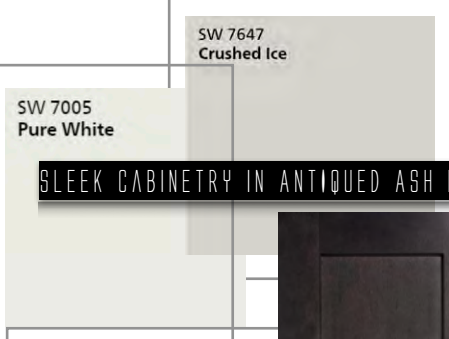

SW 7005
Pure White

BRASS & MATTE BLACK VINTAGE FIXTURES

BRASS FRAMED MIRRORS

MATTE BLACK MODERN HARDWARE & FIXTURES

ARCTIC WHITE QUARTZ COUNTERTOPS

BATHROOM INSPIRATION

SLEEK SHAKER VANITY IN ANTIQUED GREY

WHITE CERAMIC GLOSS PICKET TILE / TUB SURROUND

JETT IRON CERAMIC TILE FLOORING 6X36

Buck Street

PRIMARY BATHROOM SUITE

SLEEK CABINETS IN ANTIQUED ASH BLACK

GOLDEN CALCUTTA QUARTZ COUNTERS

BRASS KNOBS FOR CABINETS

JACUZZI DESIGNER MATTE BLACK FAUCETS

VINTAGE BRASS SCONCES