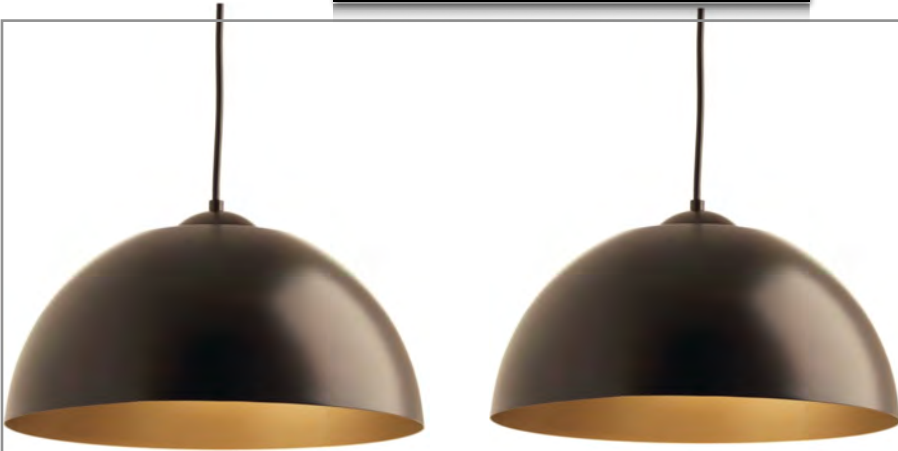

Buck Street

KITCHEN SELECTIONS

17' OVERSIZED MATTE BLACK ISLAND PENDANTS

8FT LONG 3' GOLDEN CALCUTTA QUARTZ WATERFALL ISLAND

VIGO BRANT MATTE GOLD PULL DOWN FAUCET

SW 7005
Pure White

SW 7647
Crushed Ice

SLEEK SHAKER 48IN UPPER CABINETS IN

MATTE BLACK HARDWARE

LOWER CABINETS IN ANTIQUE DOVE GREY

BEDROSIAN CHLOE BACKSPLASH 2.5X8 OPAL GREY

ARTIKA CLYDE CHANDELIER/ DINING ROOM

WIDE PLANK WOOD FLOORS/ DETAILS TBA

Buck Street

SECONDARY BATHROOMS

SW 7647
Crushed Ice

SW 7005
Pure White

BRASS & MATTE BLACK VINTAGE FIXTURES

BRASS FRAMED MIRRORS

MATTE BLACK MODERN HARDWARE & FIXTURES

ARCTIC WHITE QUARTZ COUNTERTOPS

BATHROOM INSPIRATION

SLEEK SHAKER VANITY IN ANTIQUED GREY

WHITE CERAMIC GLOSS PICKET TILE / TUB SURROUND

KESMA PERLA SHOWER & TUB TILE SURROUND

59" DEEP SOAKING TUB

KINGSTON BRASS MATTE BLACK TUB FAUCET

KESMA PERLA SHOWER TILE

RAINSHOWER & HANDHELD SYSTEM

JETT IRON CERAMIC FLOORING

NATURE ALOR BLACK PEBBLE MOSAIC SHOWER FLOOR