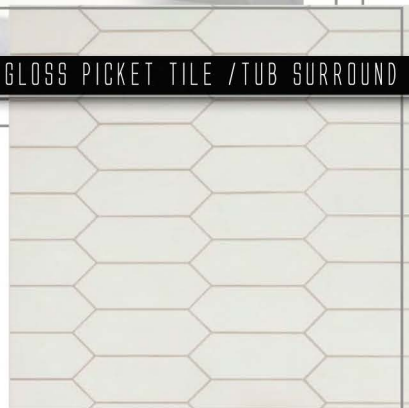

MATTE BLACK HARDWARE

LOWER CABINETS IN ANTIQUE DOVE GREY

BEDROSIAN CHLOE BACKSPLASH 2.5X8 OPAL GREY

ARTIKA CLYDE CHANDELIER/ DINING ROOM

WIDE PLANK WOOD FLOORS/ DETAILS TBA

Buck Street

SECONDARY BATHROOMS

SW 7647
Crushed Ice

SW 7005
Pure White

BRASS & MATTE BLACK VINTAGE FIXTURES

BRASS FRAMED MIRRORS

MATTE BLACK MODERN HARDWARE & FIXTURES

ARCTIC WHITE QUARTZ COUNTERTOPS

BATHROOM INSPIRATION

SLEEK SHAKER VANITY IN ANTIQUED GREY

WHITE CERAMIC GLOSS PICKET TILE / TUB SURROUND

JETT IRON CERAMIC TILE FLOORING 6X36

Buck Street

PRIMARY BATHROOM SUITE

SLEEK CABINETS IN ANTIQUED ASH BLACK

GOLDEN CALCUTTA QUARTZ COUNTERS

BRASS KNOBS FOR CABINETS

JACUZZI DESIGNER MATTE BLACK FAUCETS

VINTAGE BRASS SCONCES

KESMA PERLA SHOWER & TUB TILE SURROUND

59" DEEP SOAKING TUB

KINGSTON BRASS MATTE BLACK TUB FAUCET

KESMA PERLA SHOWER TILE

RAINSHOWER & HANDHELD SYSTEM

JETT IRON CERAMIC FLOORING

NATURE ALOR BLACK PEBBLE MOSAIC SHOWER FLOOR