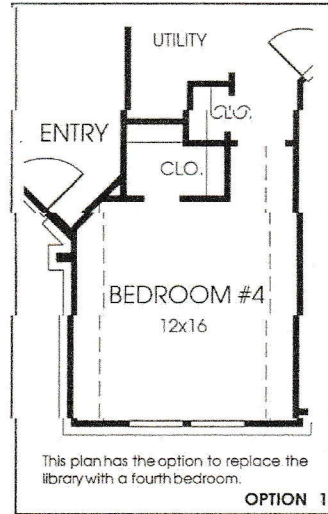

DESIGNS

Plan 2099W

This home contains approximately 2,099 square feet and includes three bedrooms and two baths.

Note: The options shown on this brochure are available at an additional cost.

PERRY HOMES