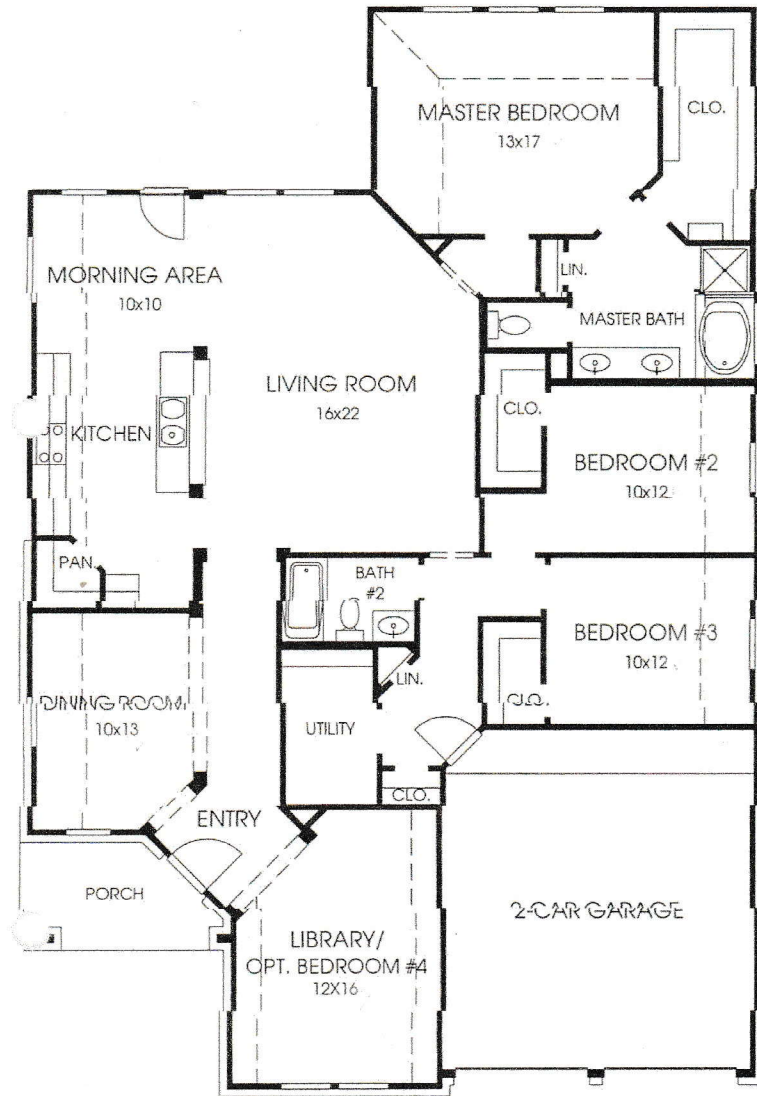

DESIGNS

Plan 2099W

This home contains approximately 2,099 square feet and includes three bedrooms and two baths.

Note: The options shown on this brochure are available at an additional cost.

PERRY HOMES