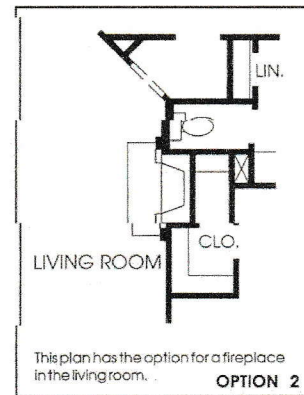

DESIGNS

Plan 2099W

This home contains approximately 2,099 square feet and includes three bedrooms and two baths.

Note: The options shown on this brochure are available at an additional cost.

PERRY HOMES