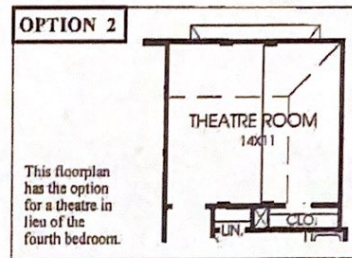

DESIGNS

Plan 2626W

This home contains approximately 2,626 square feet and includes four bedrooms and two and a half baths.

Note: The options shown on this brochure are available at an additional cost.

PERRY HOMES