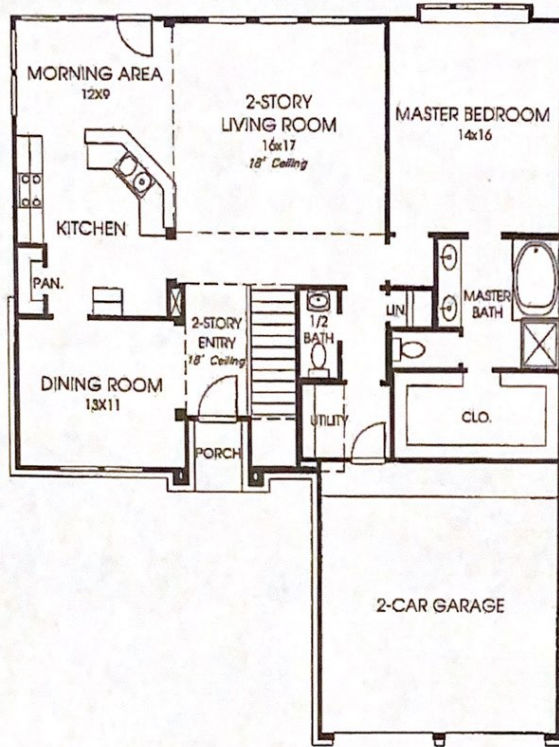

DESIGNS

Plan 2626W

This home contains approximately 2,626 square feet and includes four bedrooms and two and a half baths.

Note: The options shown on this brochure are available at an additional cost.

PERRY HOMES