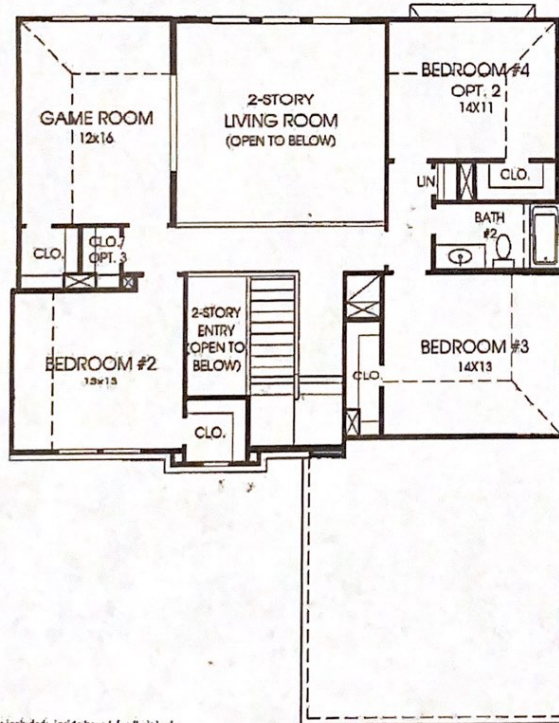

DESIGNS

Plan 2626W

This home contains approximately 2,626 square feet and includes four bedrooms and two and a half baths.

Note: The options shown on this brochure are available at an additional cost.

PERRY HOMES