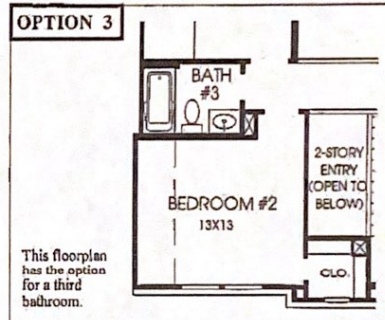

DESIGNS

Plan 2626W

This home contains approximately 2,626 square feet and includes four bedrooms and two and a half baths.

Note: The options shown on this brochure are available at an additional cost.

PERRY HOMES