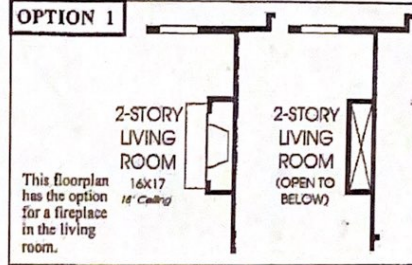

DESIGNS

Plan 2626W

This home contains approximately 2,626 square feet and includes four bedrooms and two and a half baths.

Note: The options shown on this brochure are available at an additional cost.

PERRY HOMES