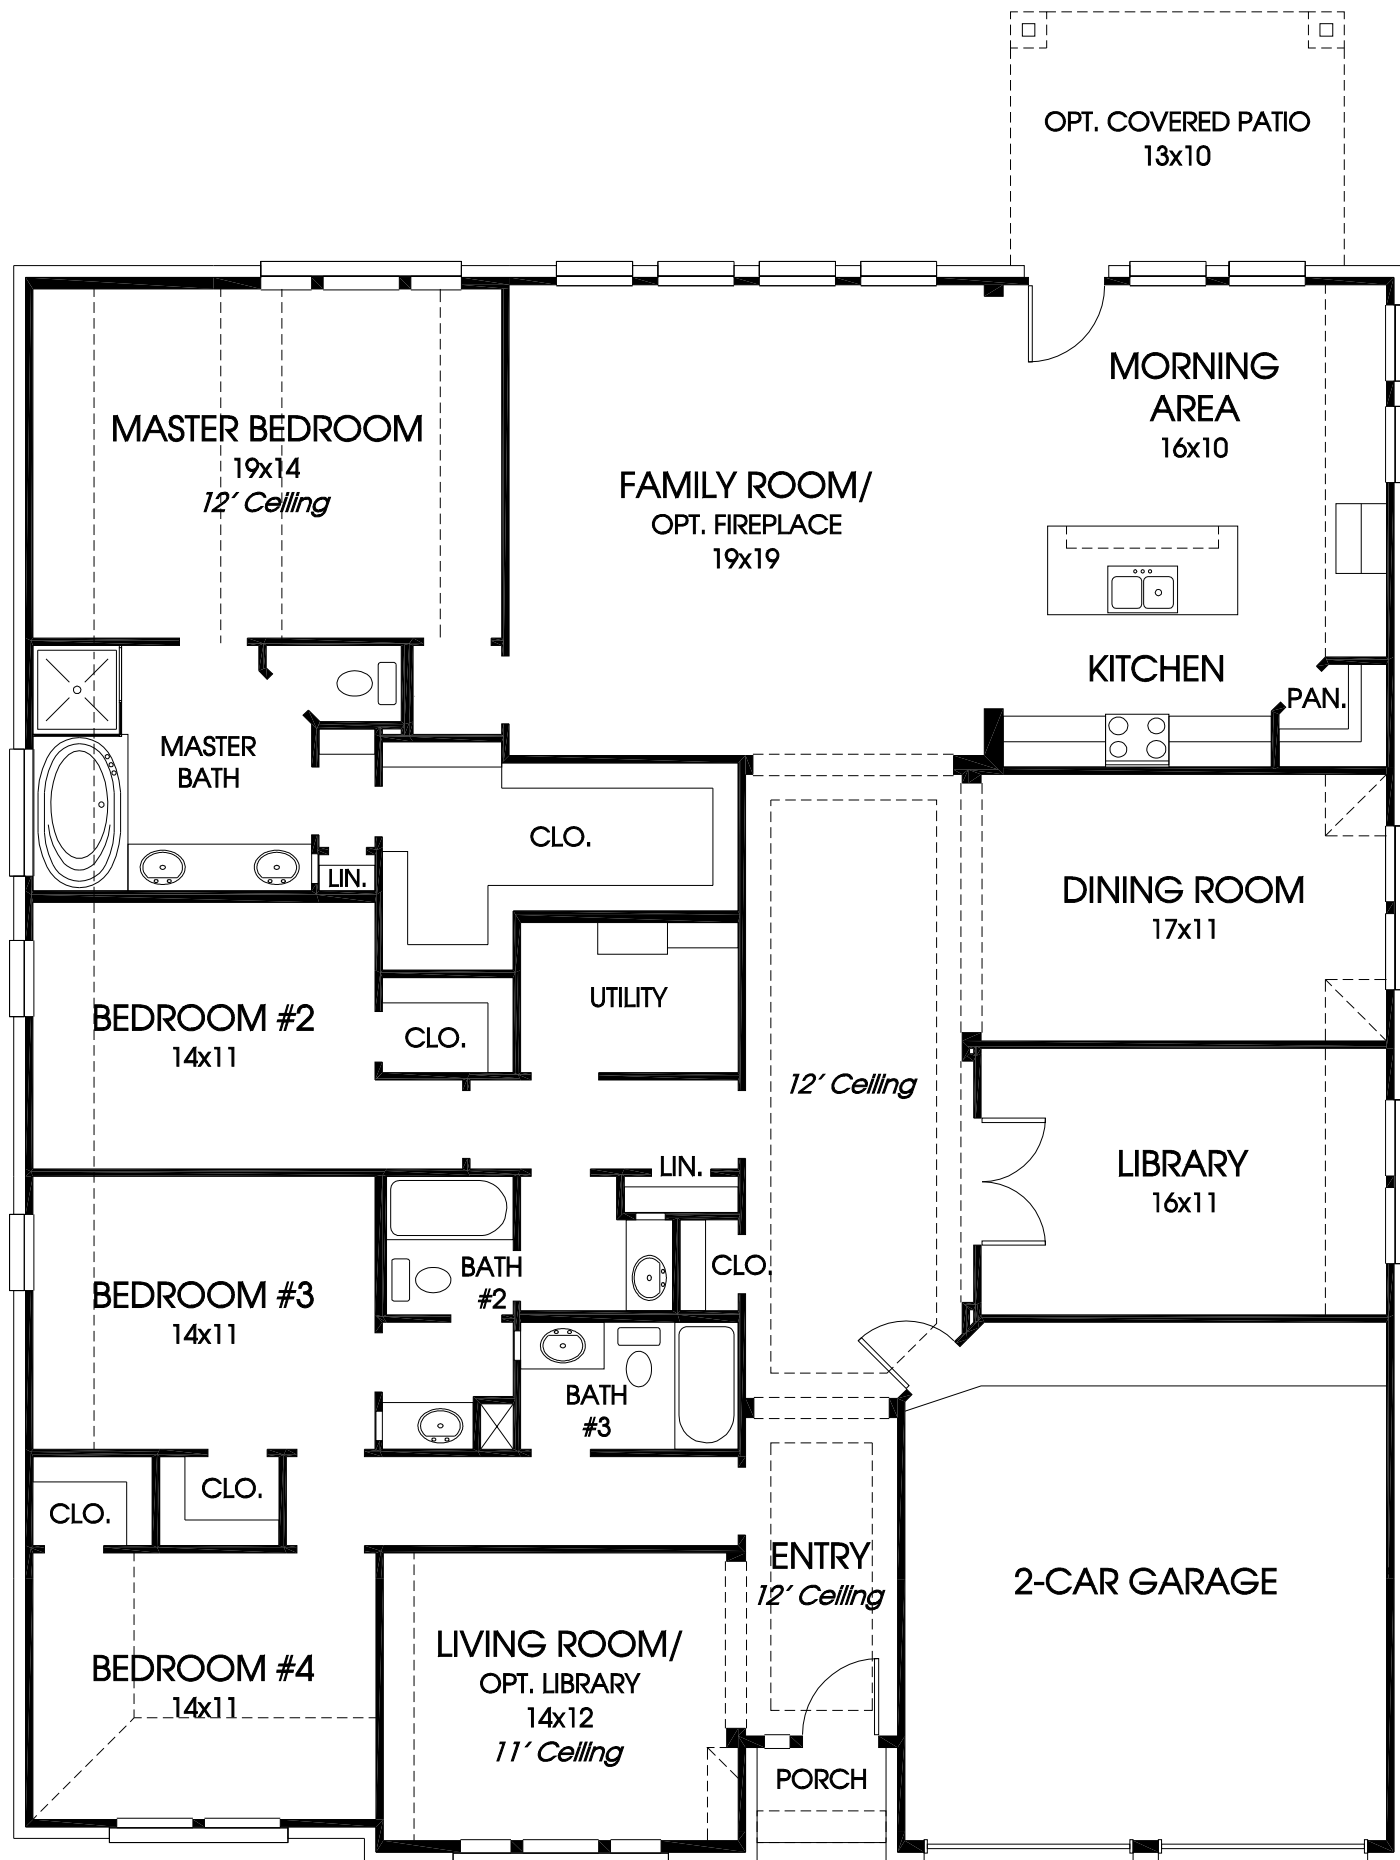

# DESIGNS

## Plan 2938W

This home contains approximately 2,938 square feet and includes four bedrooms and three baths.

Note: Any options listed on this brochure are available at an additional cost.

Not included: inside keyed deadbolt locks, refrigerators, furnishings, drapery, plants, decorator items and all other personal property being used in model homes. Builder reserves the right to make changes in the plans and specifications, and to substitute material of similar quality. Room dimensions indicate approximate inside area measurements.

02/28/2011 - Perry Homes  
(65' CL)