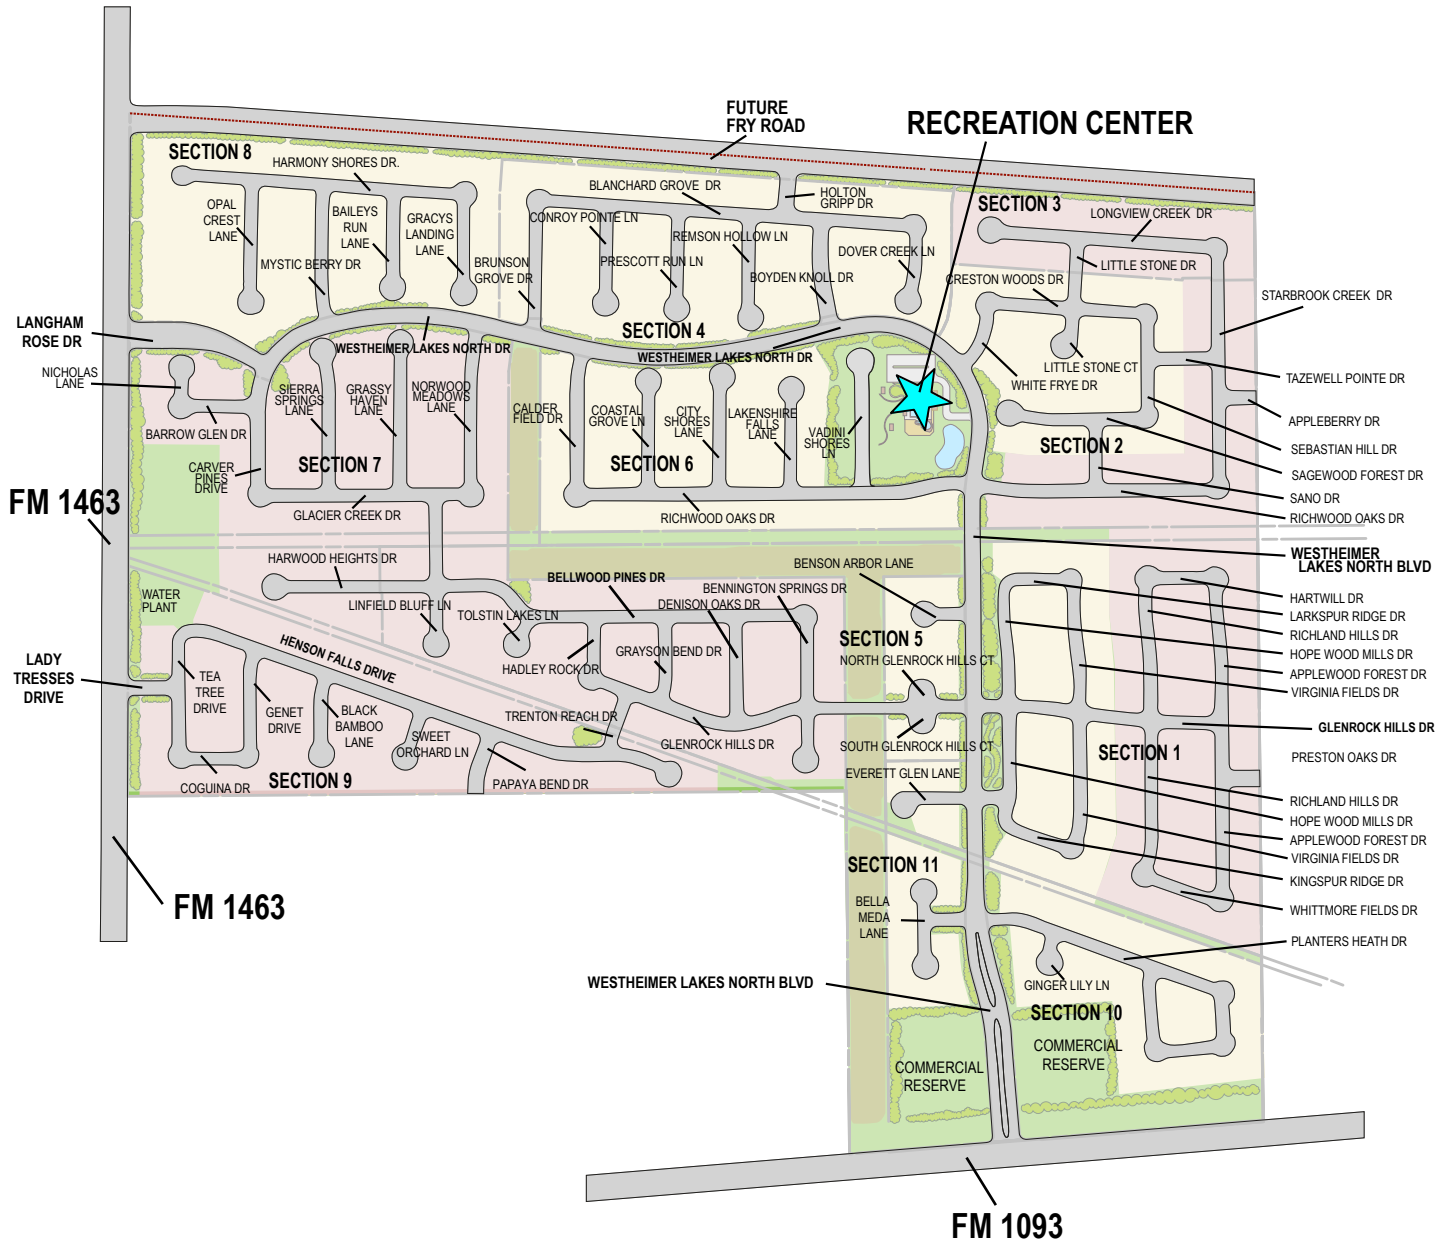

WESTHEIMER LAKES NORTH

Copyright
©2005 Land Tejas Companies. All rights reserved.

Equal Housing Opportunity.

1,139 TOTAL LOTS

	45' X 110'
	55' X 110'
	TOTAL

TOTAL	SECT. I	SECT. II	SECT. III	SECT. IV	SECT. V	SECT. VI
622 LOTS	115 LOTS	67 LOTS	45 LOTS	-	127 LOTS	268 LOTS
517 LOTS	66 LOTS	56 LOTS	-	113 LOTS	16 LOTS	266 LOTS
1139 LOTS	181 LOTS	123 LOTS	45 LOTS	113 LOTS	143 LOTS	534 LOTS