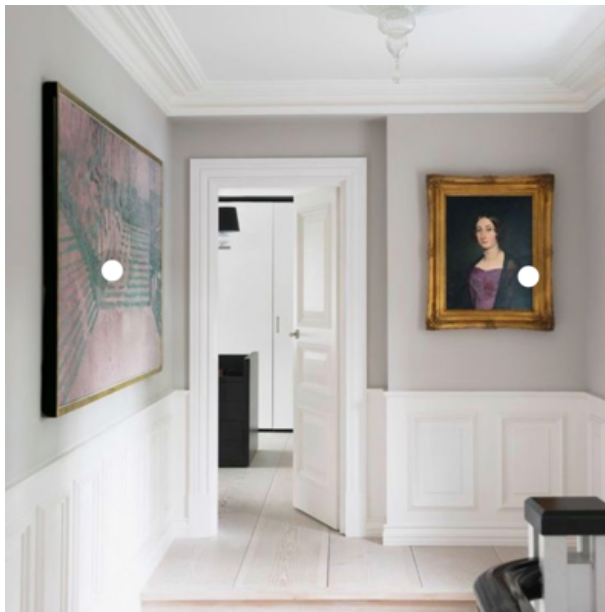

STUDY LOOK -
PANELING+PAINTED WALL ABOVE